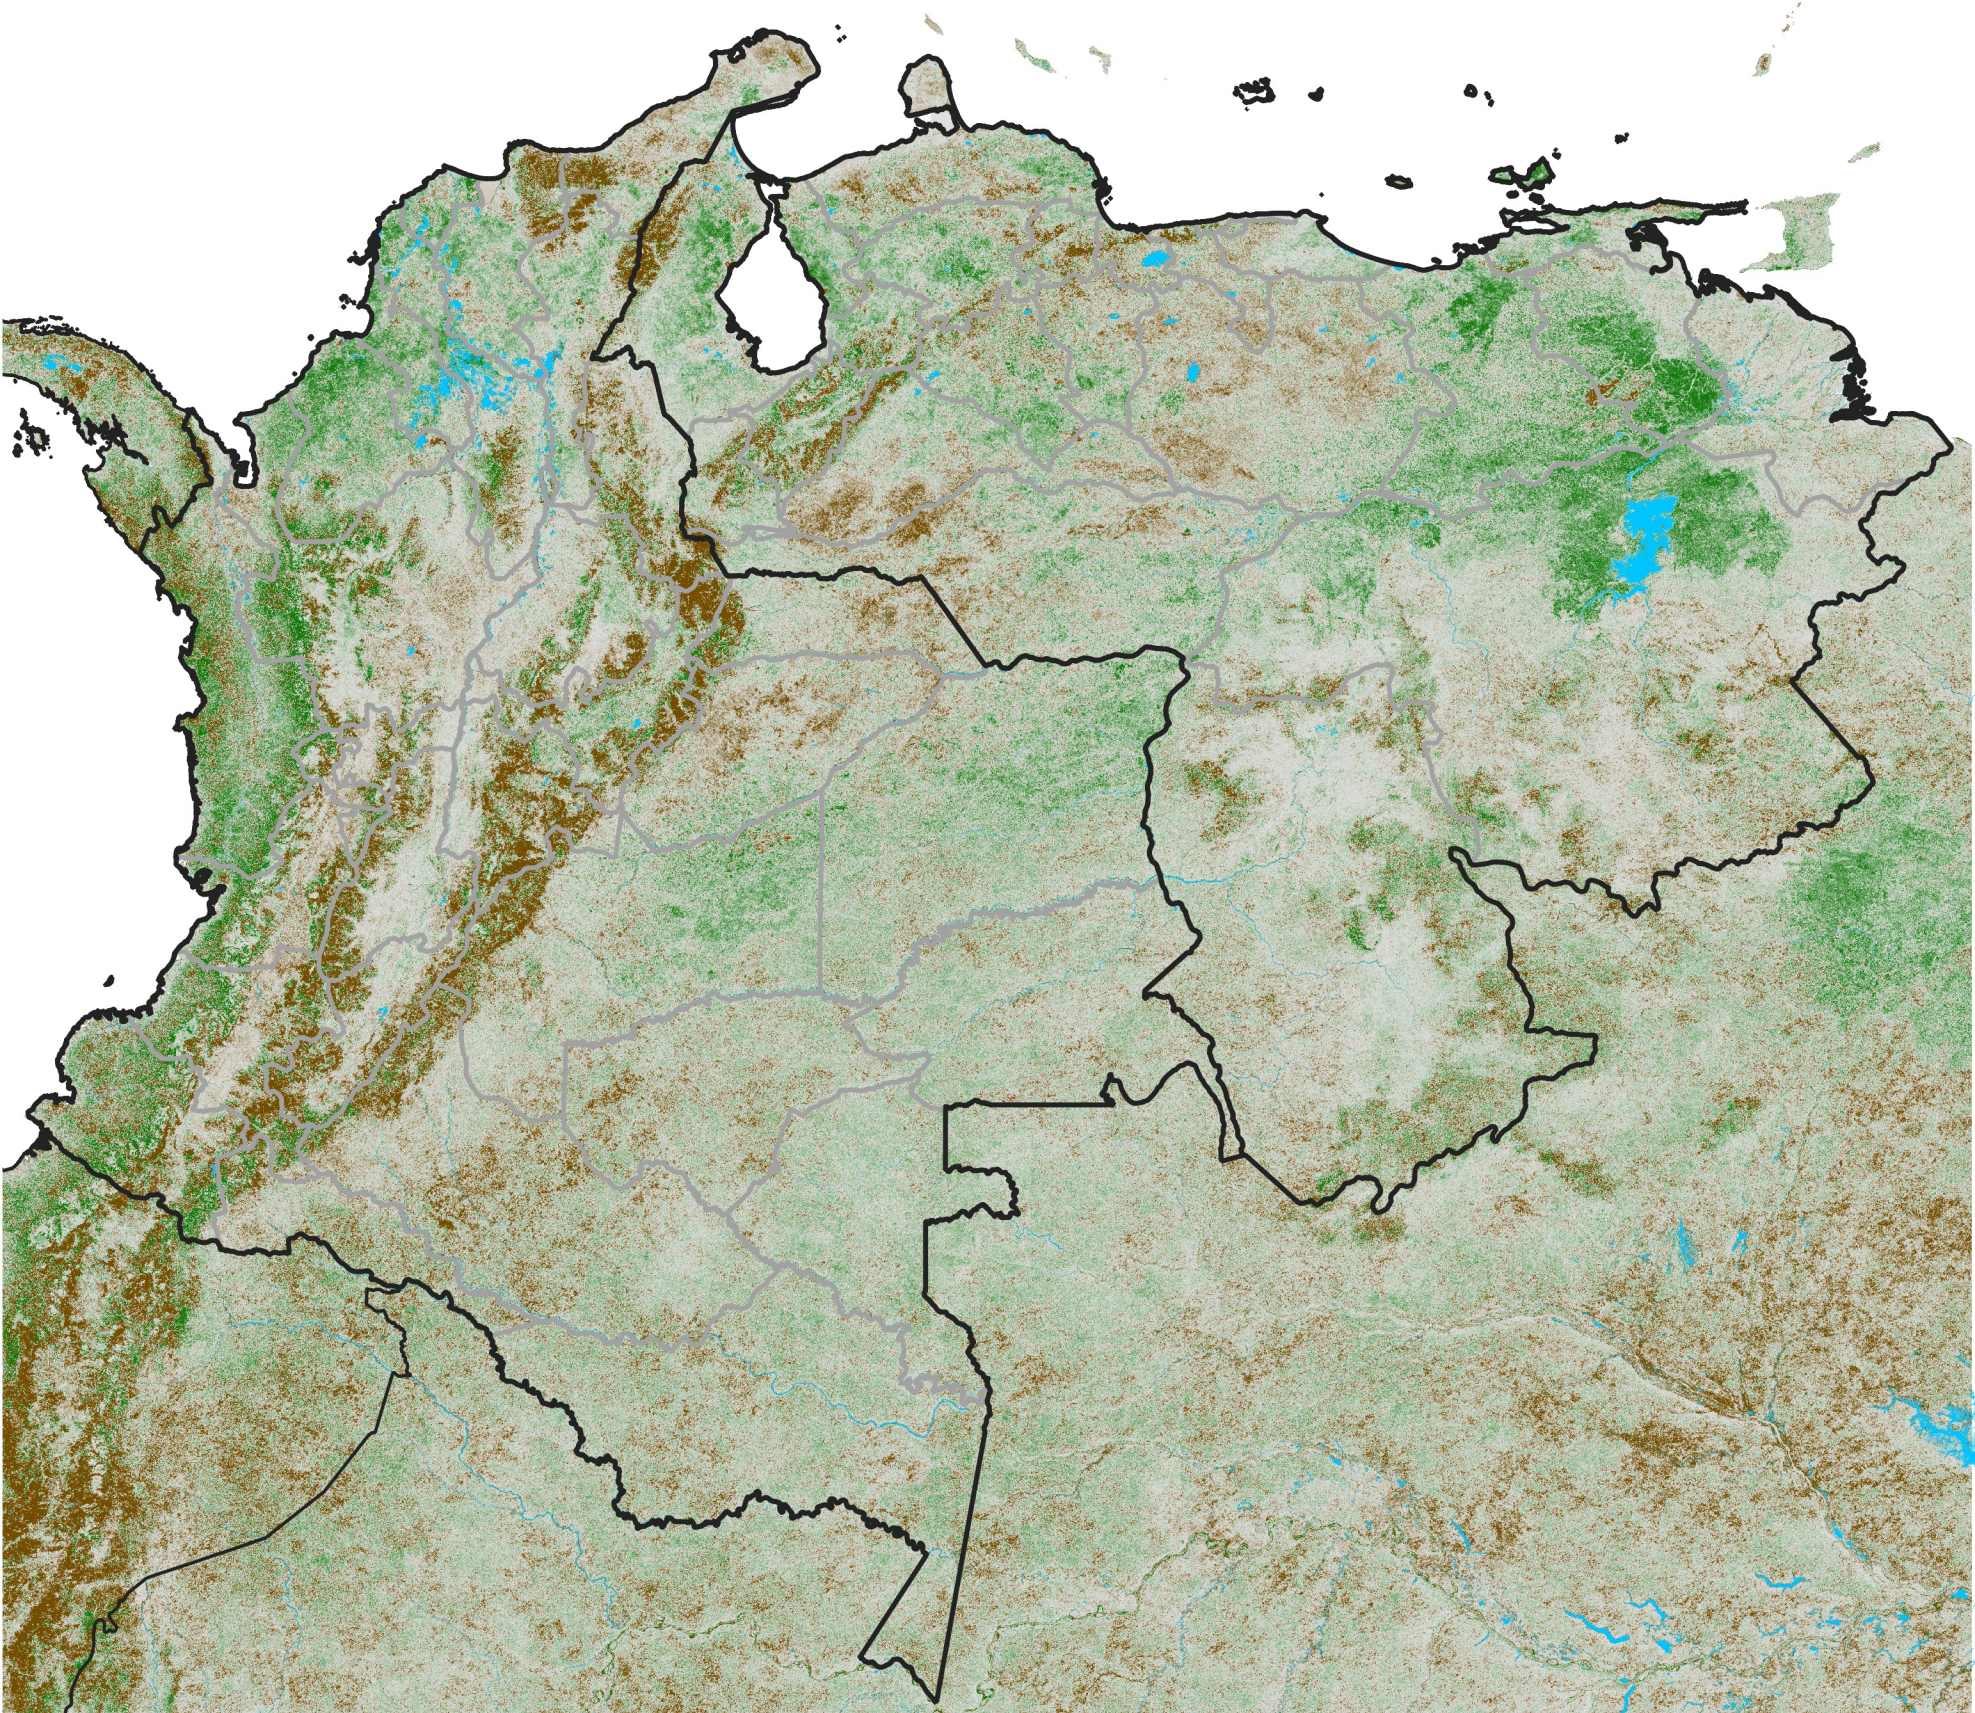

Colombia Venezuela NDVI Anomaly

2022 minus mean (2003 - 2022)

Period 12 / April 21 - 30, 2022

NDVI Anomaly

< -0.3 -0.2 -0.1 -0.05 0.05 0.1 0.2 > 0.3

Negative

No Difference

Positive