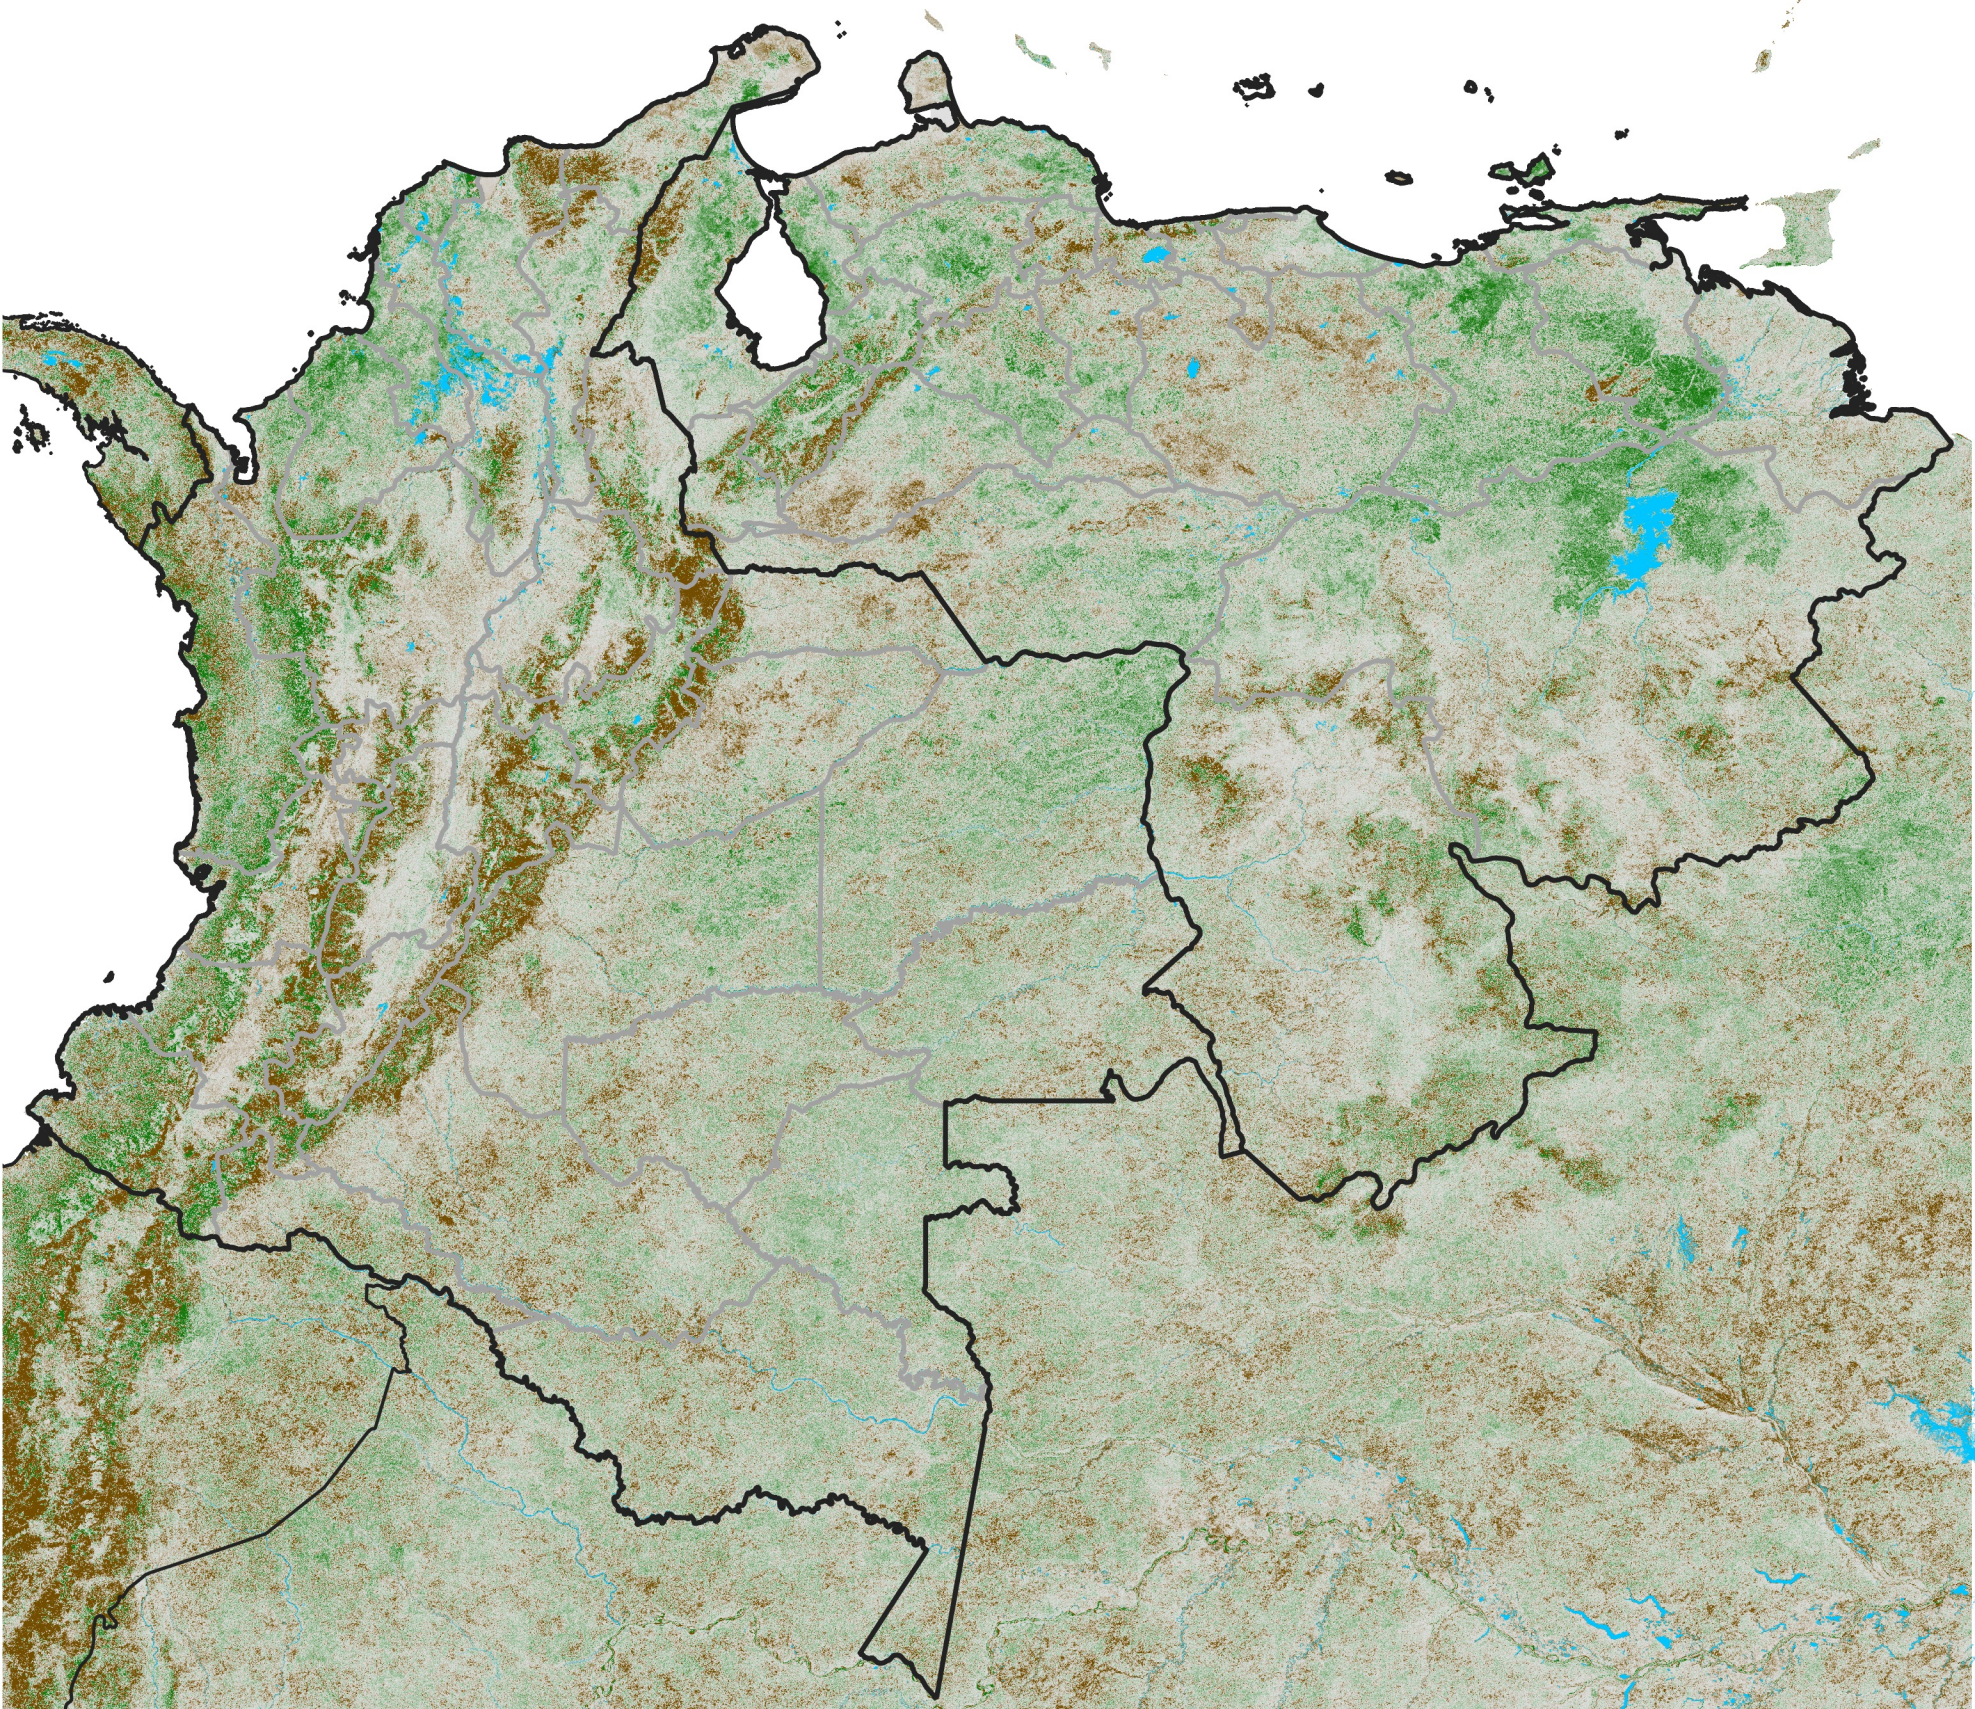

Colombia Venezuela NDVI Anomaly

2022 minus mean (2003 - 2022)

Period 13 / May 01 - 10, 2022

NDVI Anomaly

< -0.3 -0.2 -0.1 -0.05 0.05 0.1 0.2 > 0.3

Negative

No Difference

Positive