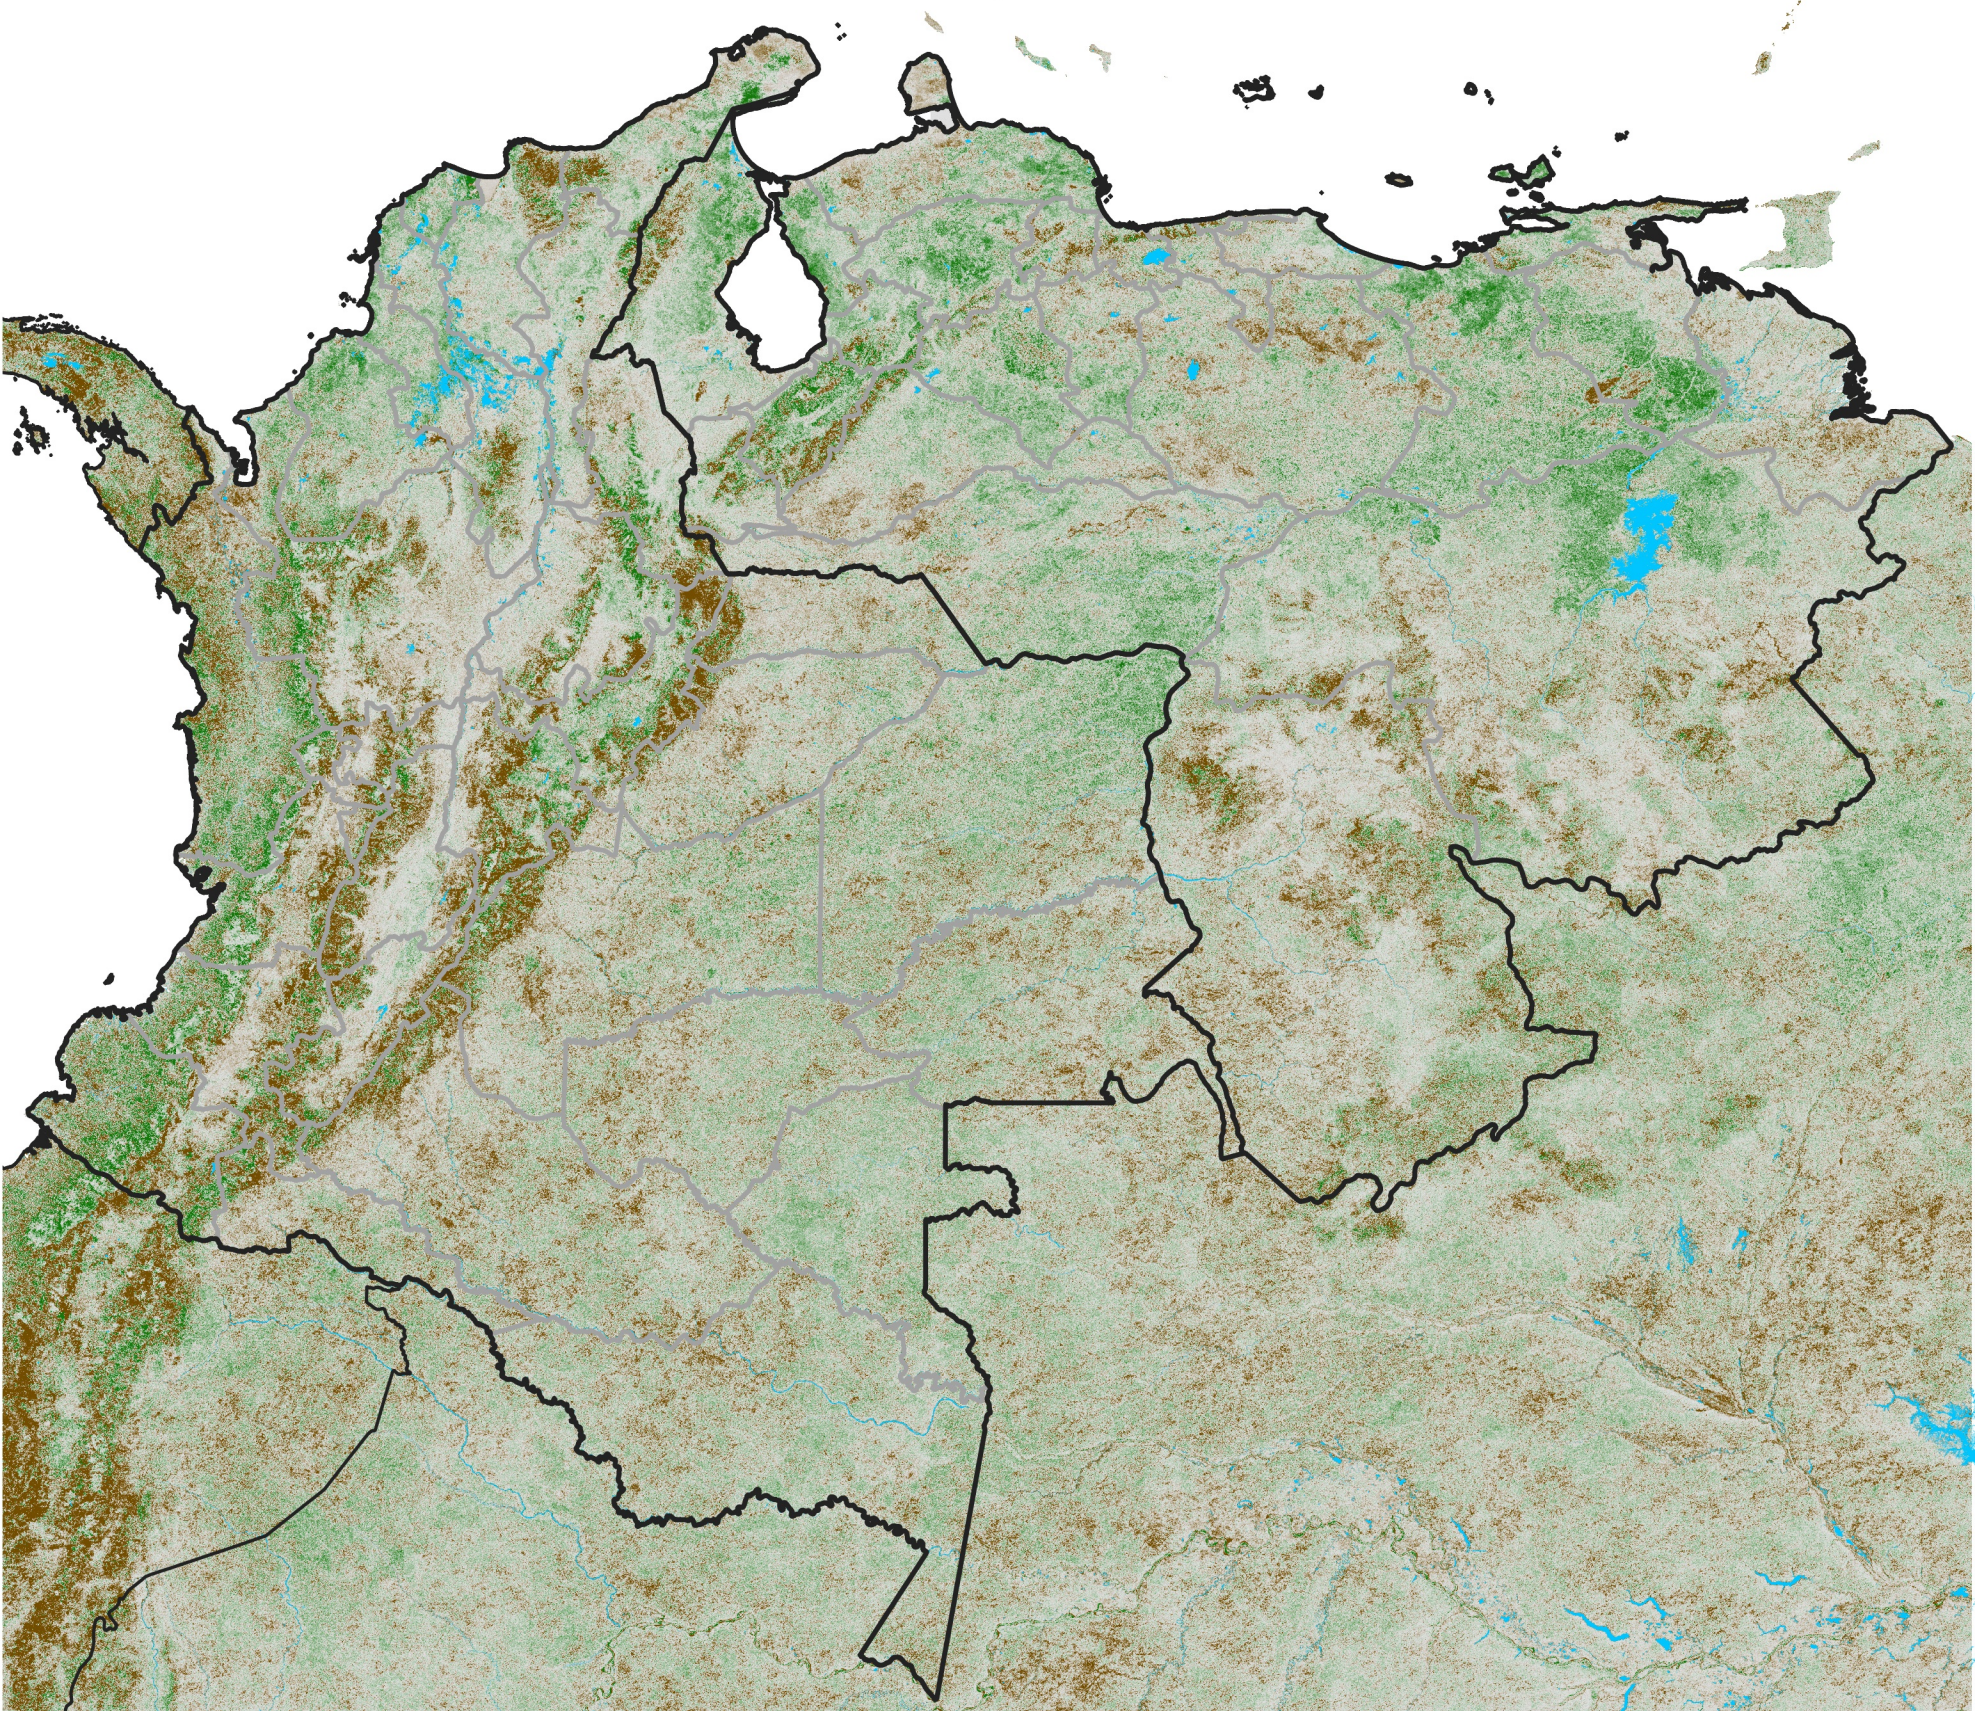

Colombia Venezuela NDVI Anomaly

2022 minus mean (2003 - 2022)

Period 14 / May 11 - 20, 2022

NDVI Anomaly

< -0.3 -0.2 -0.1 -0.05 0.05 0.1 0.2 > 0.3

Negative

No Difference

Positive