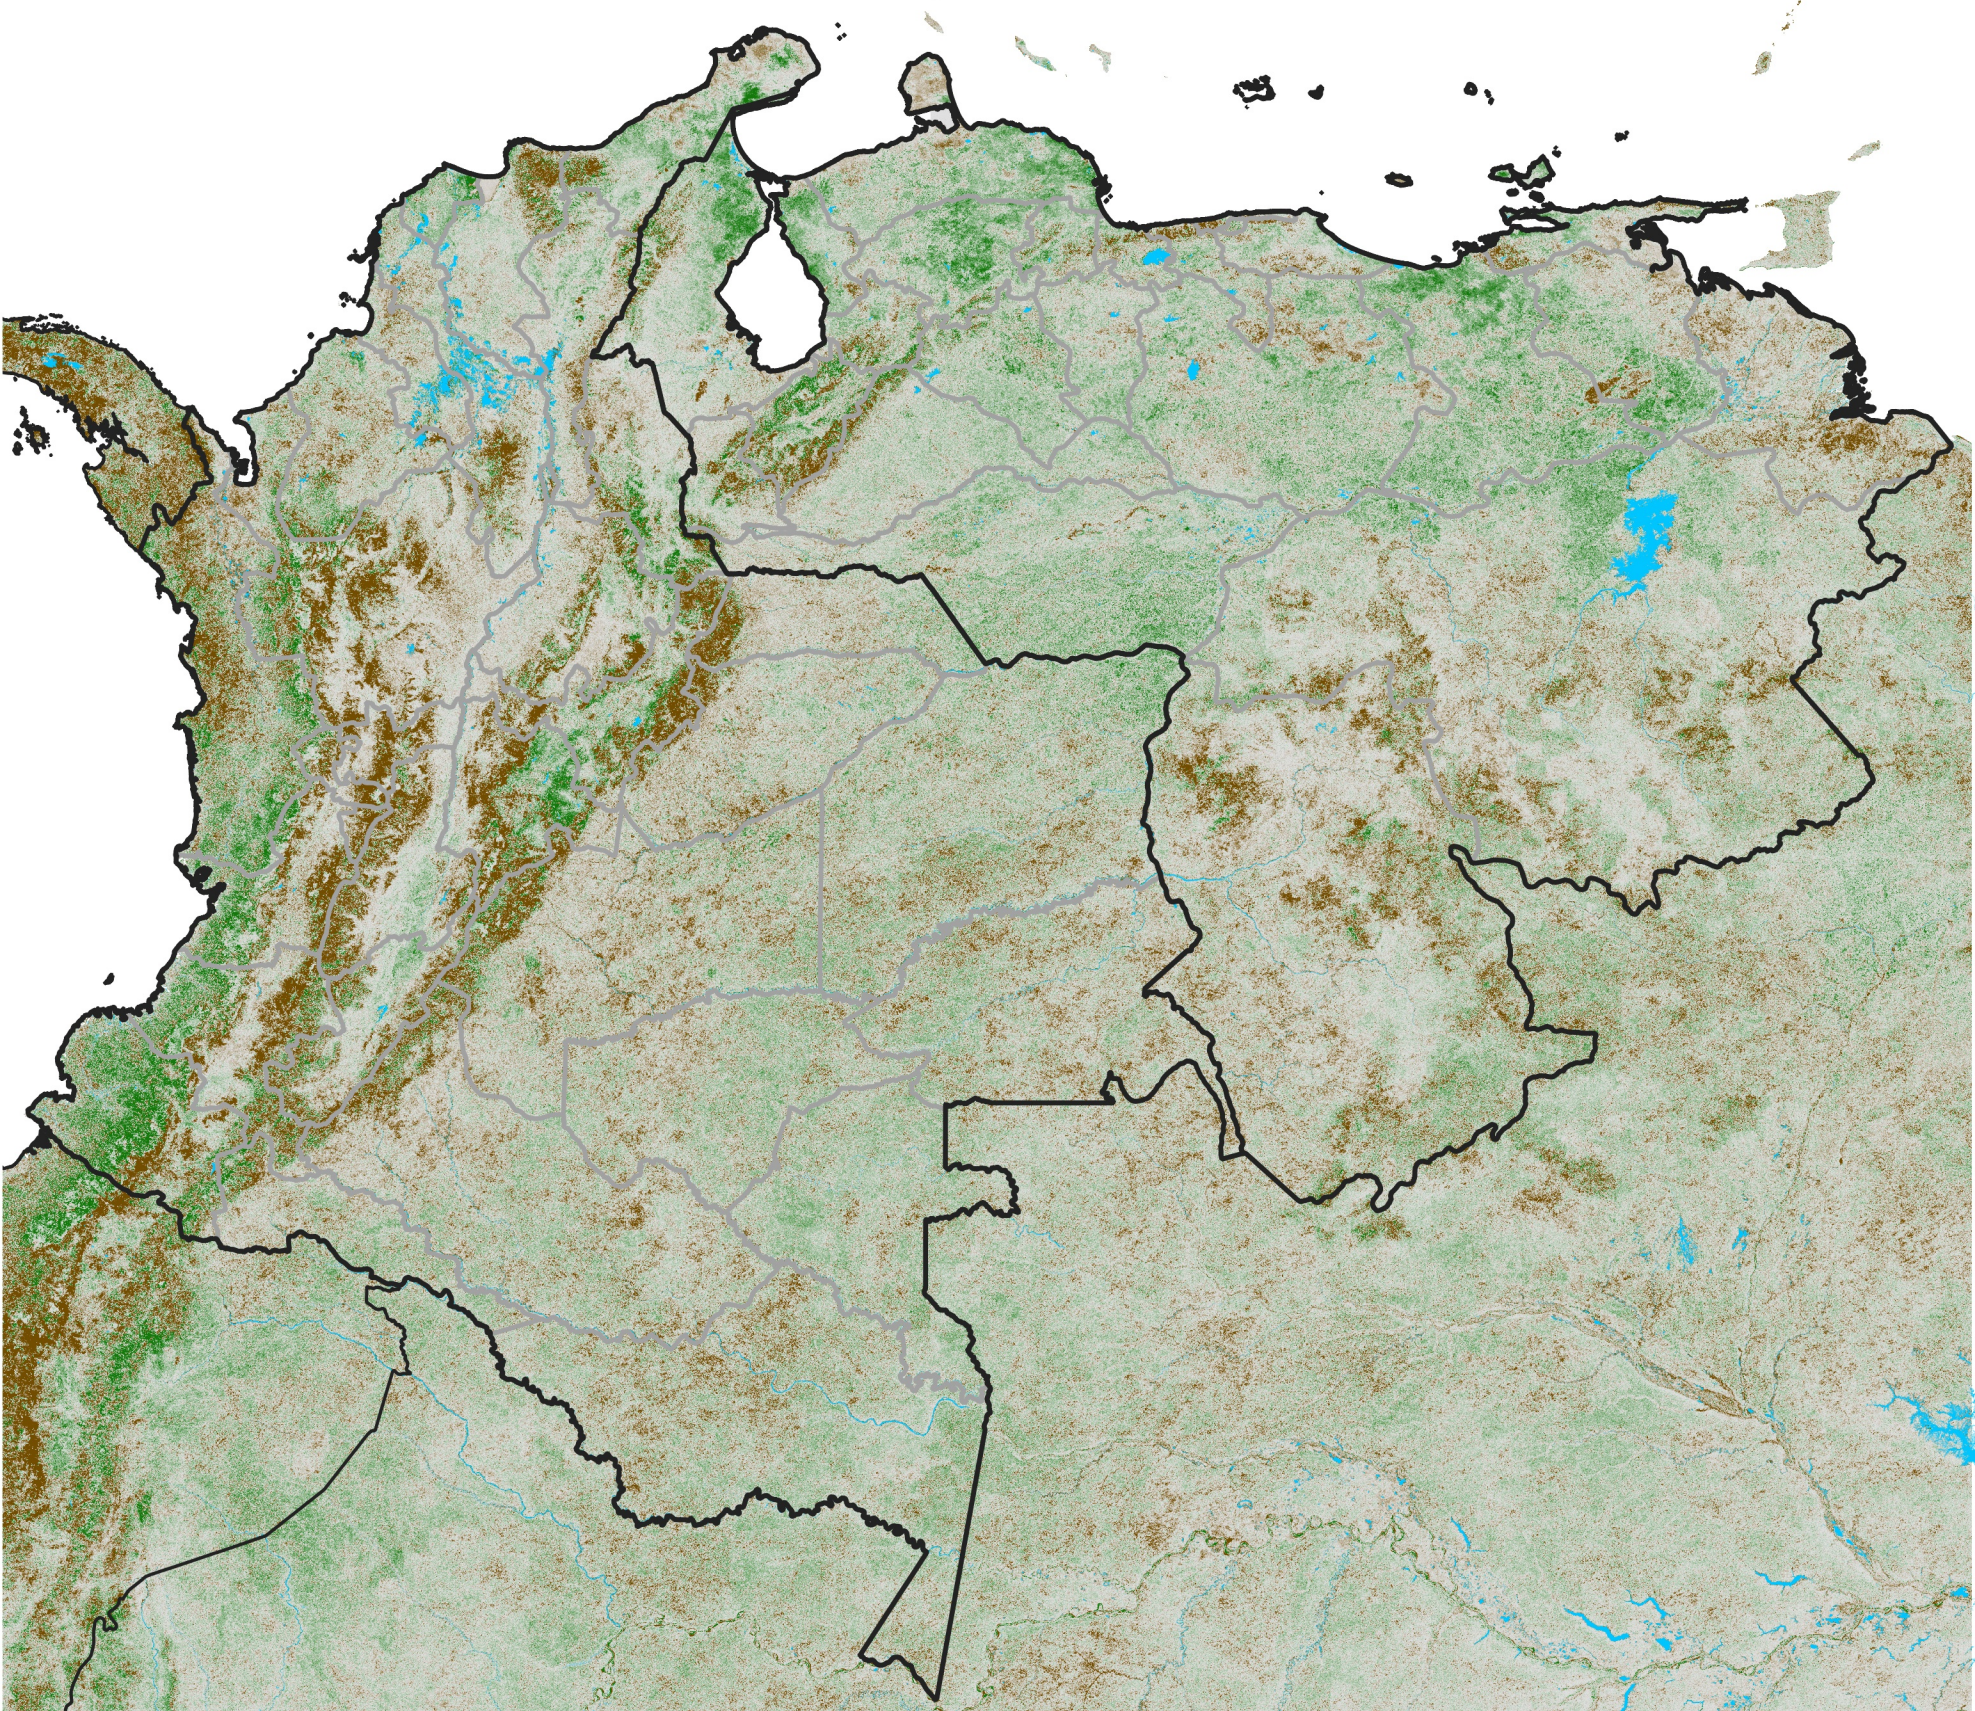

Colombia Venezuela NDVI Anomaly

2022 minus mean (2003 - 2022)

Period 16 / June 01 - 10, 2022

NDVI Anomaly

< -0.3 -0.2 -0.1 -0.05 0.05 0.1 0.2 > 0.3

Negative

No Difference

Positive