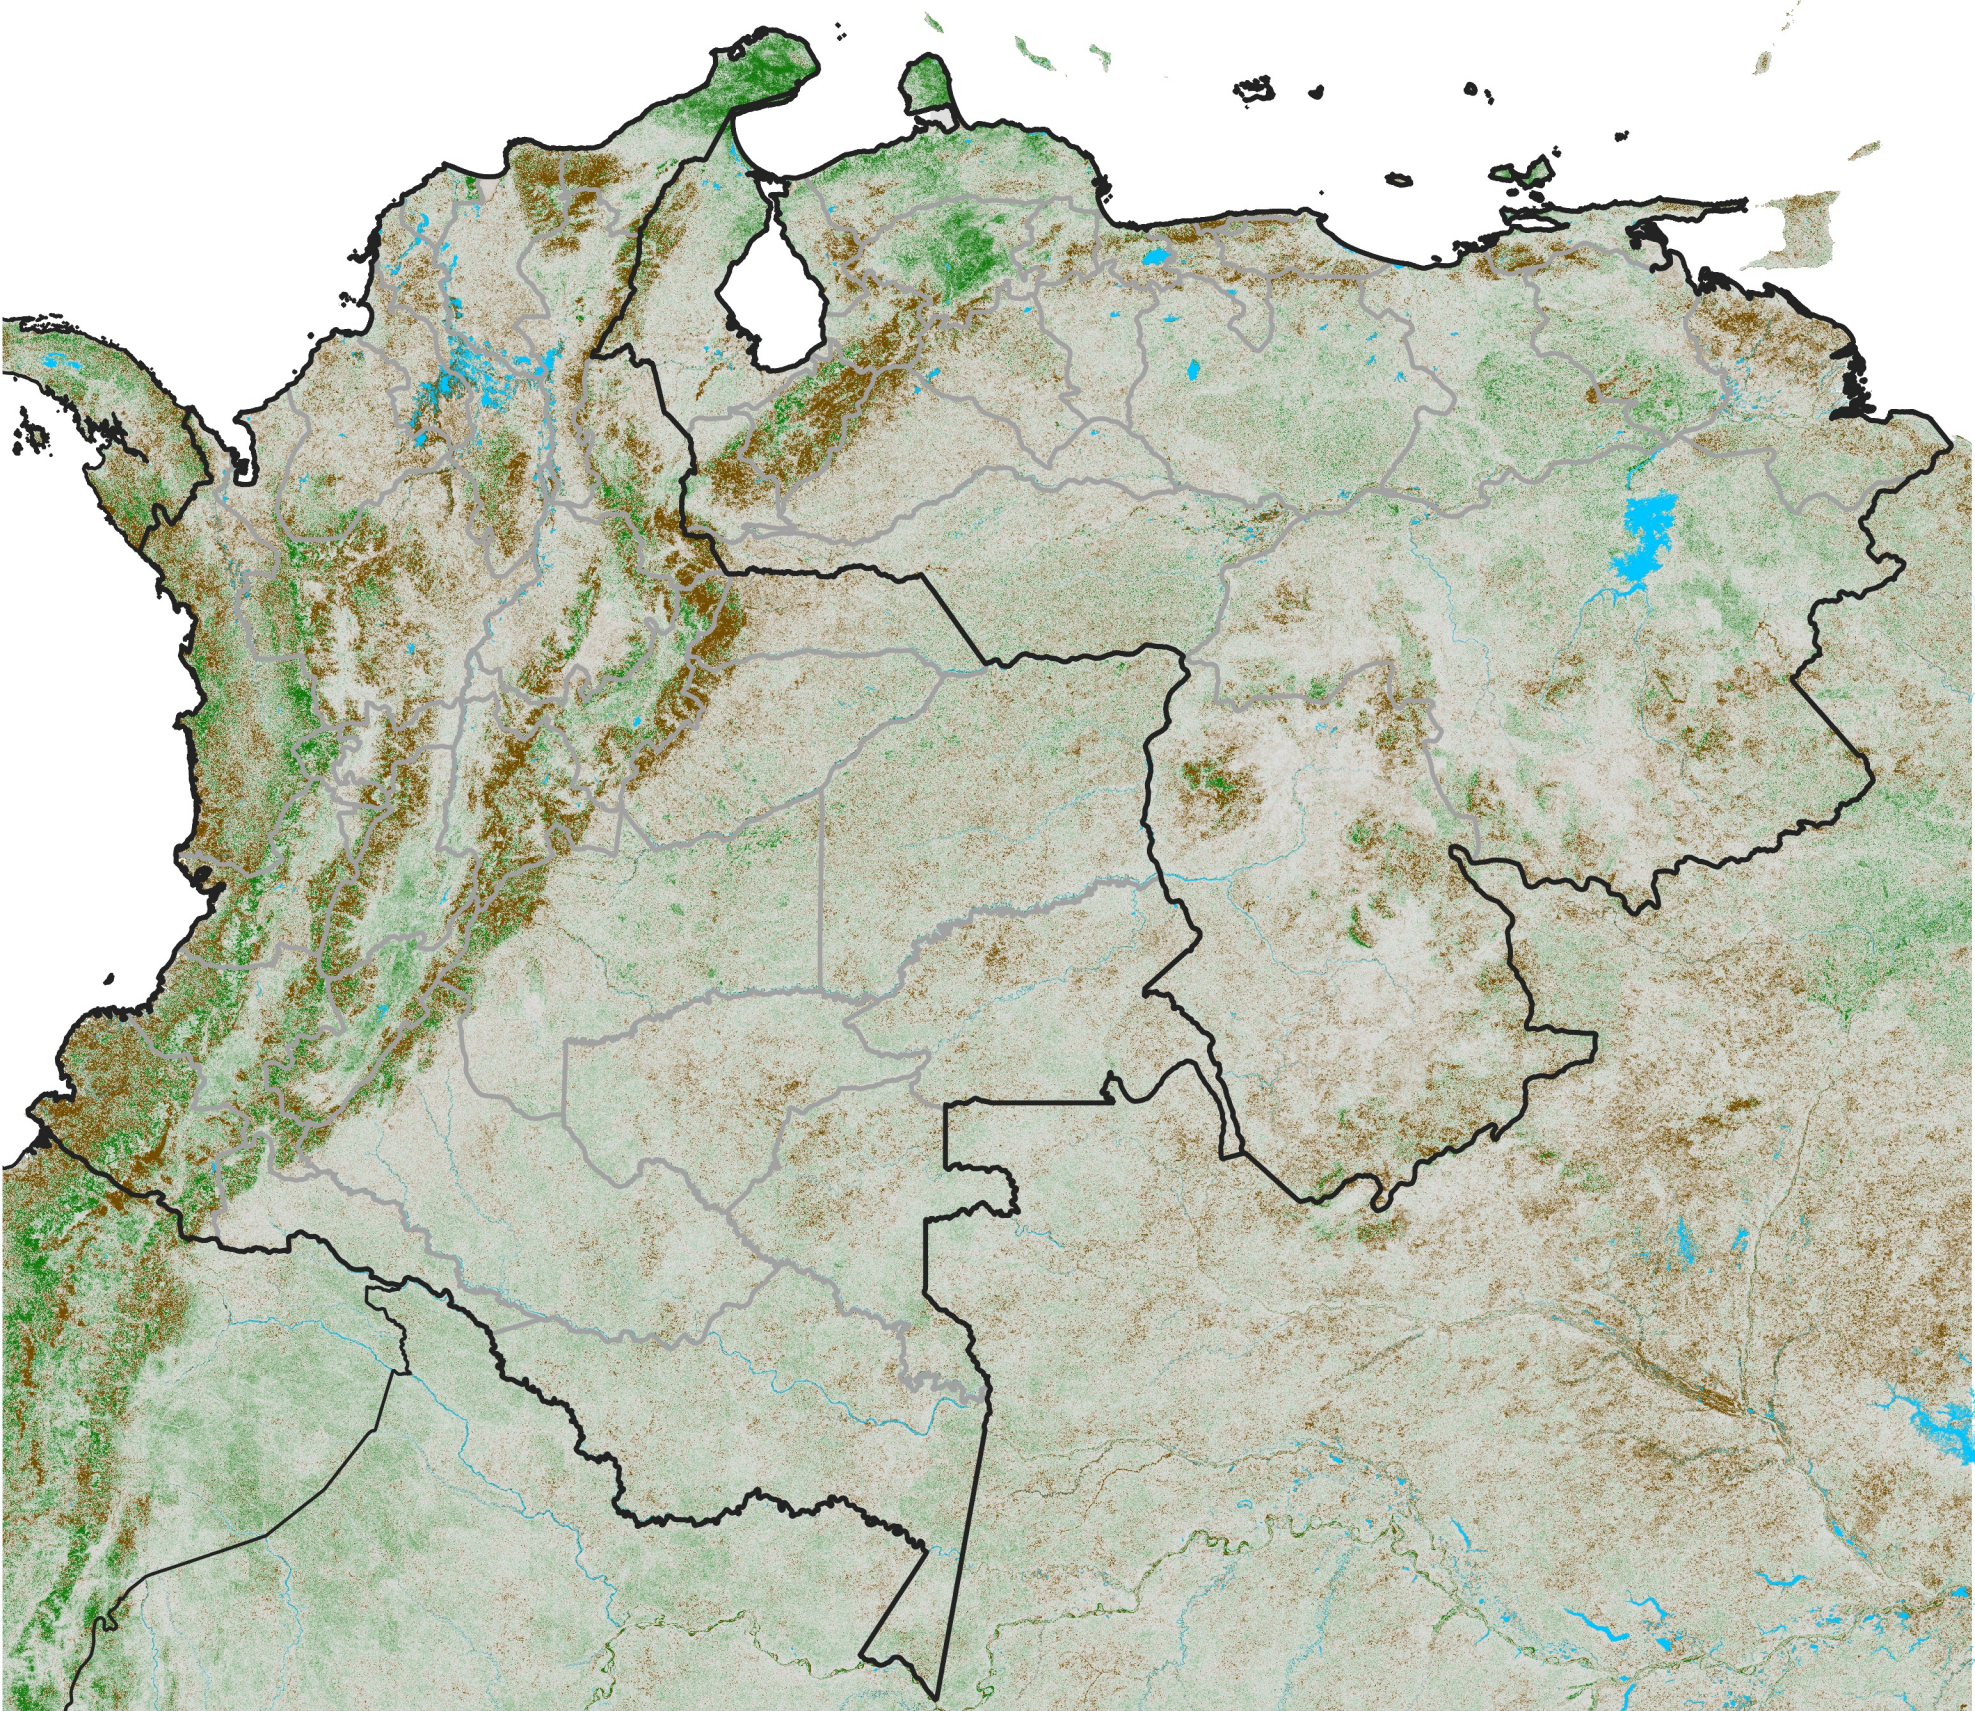

# Colombia Venezuela NDVI Anomaly

2022 minus mean (2003 - 2022)  
Period 29 / October 11 - 20, 2022

## NDVI Anomaly

< -0.3   -0.2   -0.1   -0.05   0.05   0.1   0.2   > 0.3

Negative

No Difference

Positive