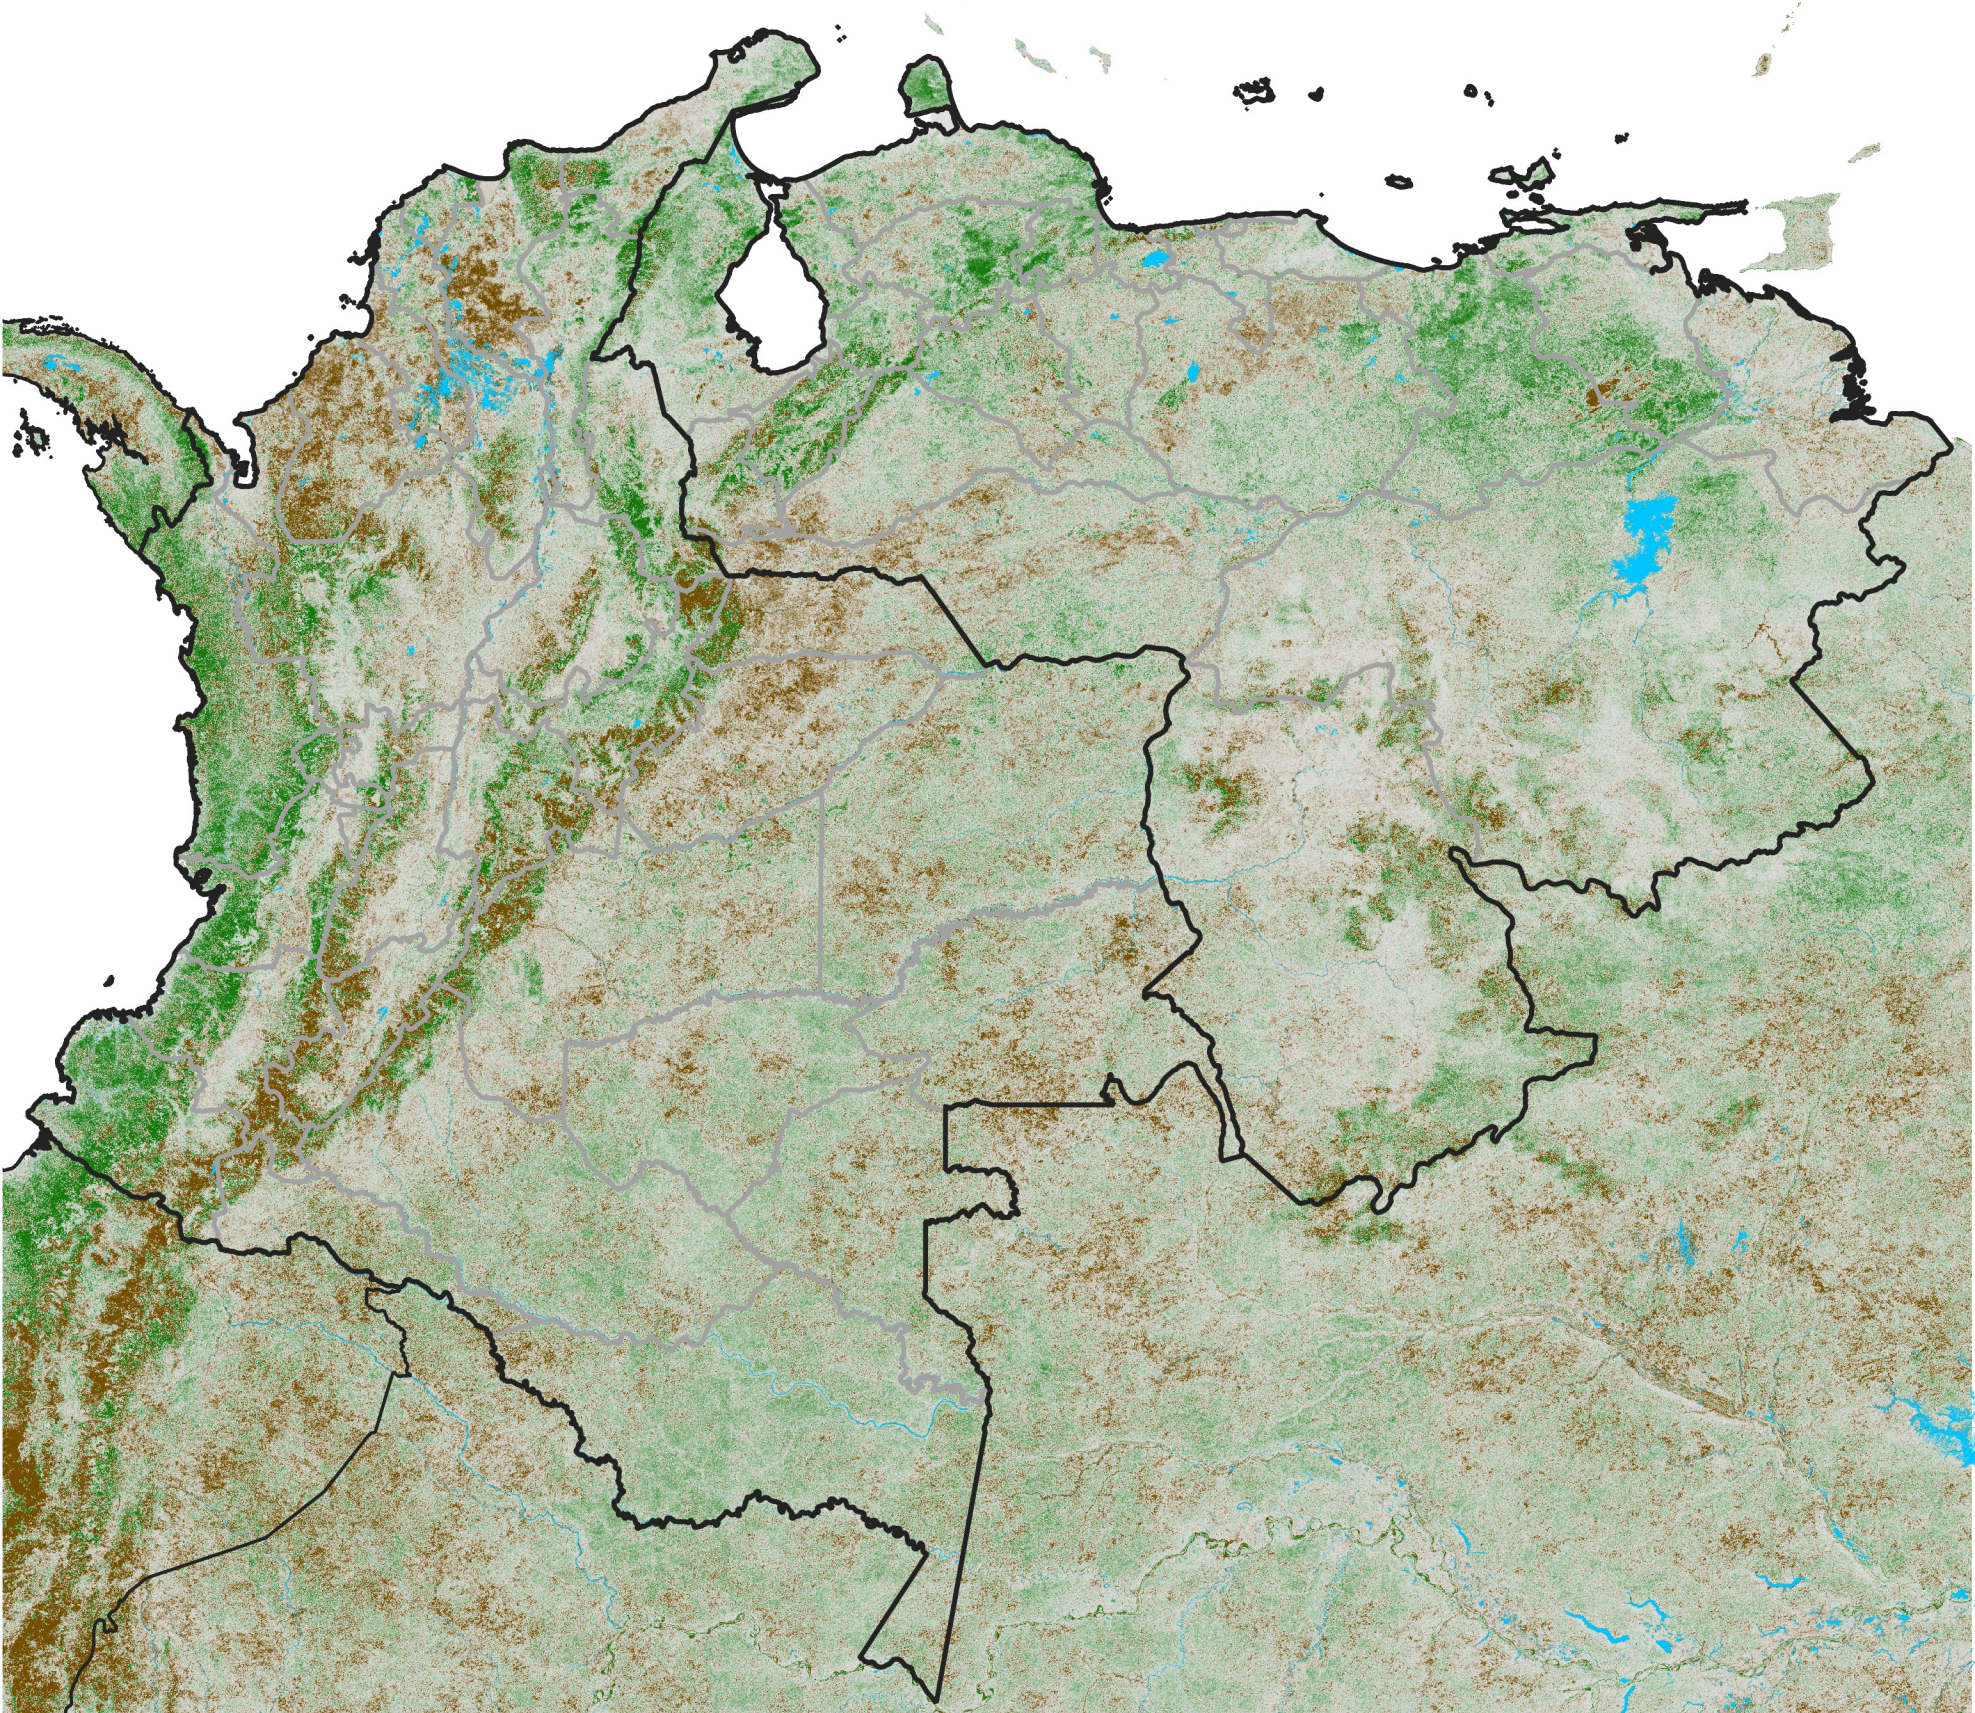

Colombia Venezuela NDVI Anomaly

2023 minus mean (2003 - 2022)

Period 12 / April 21 - 30, 2023

NDVI Anomaly

< -0.3 -0.2 -0.1 -0.05 0.05 0.1 0.2 > 0.3

Negative

No Difference

Positive