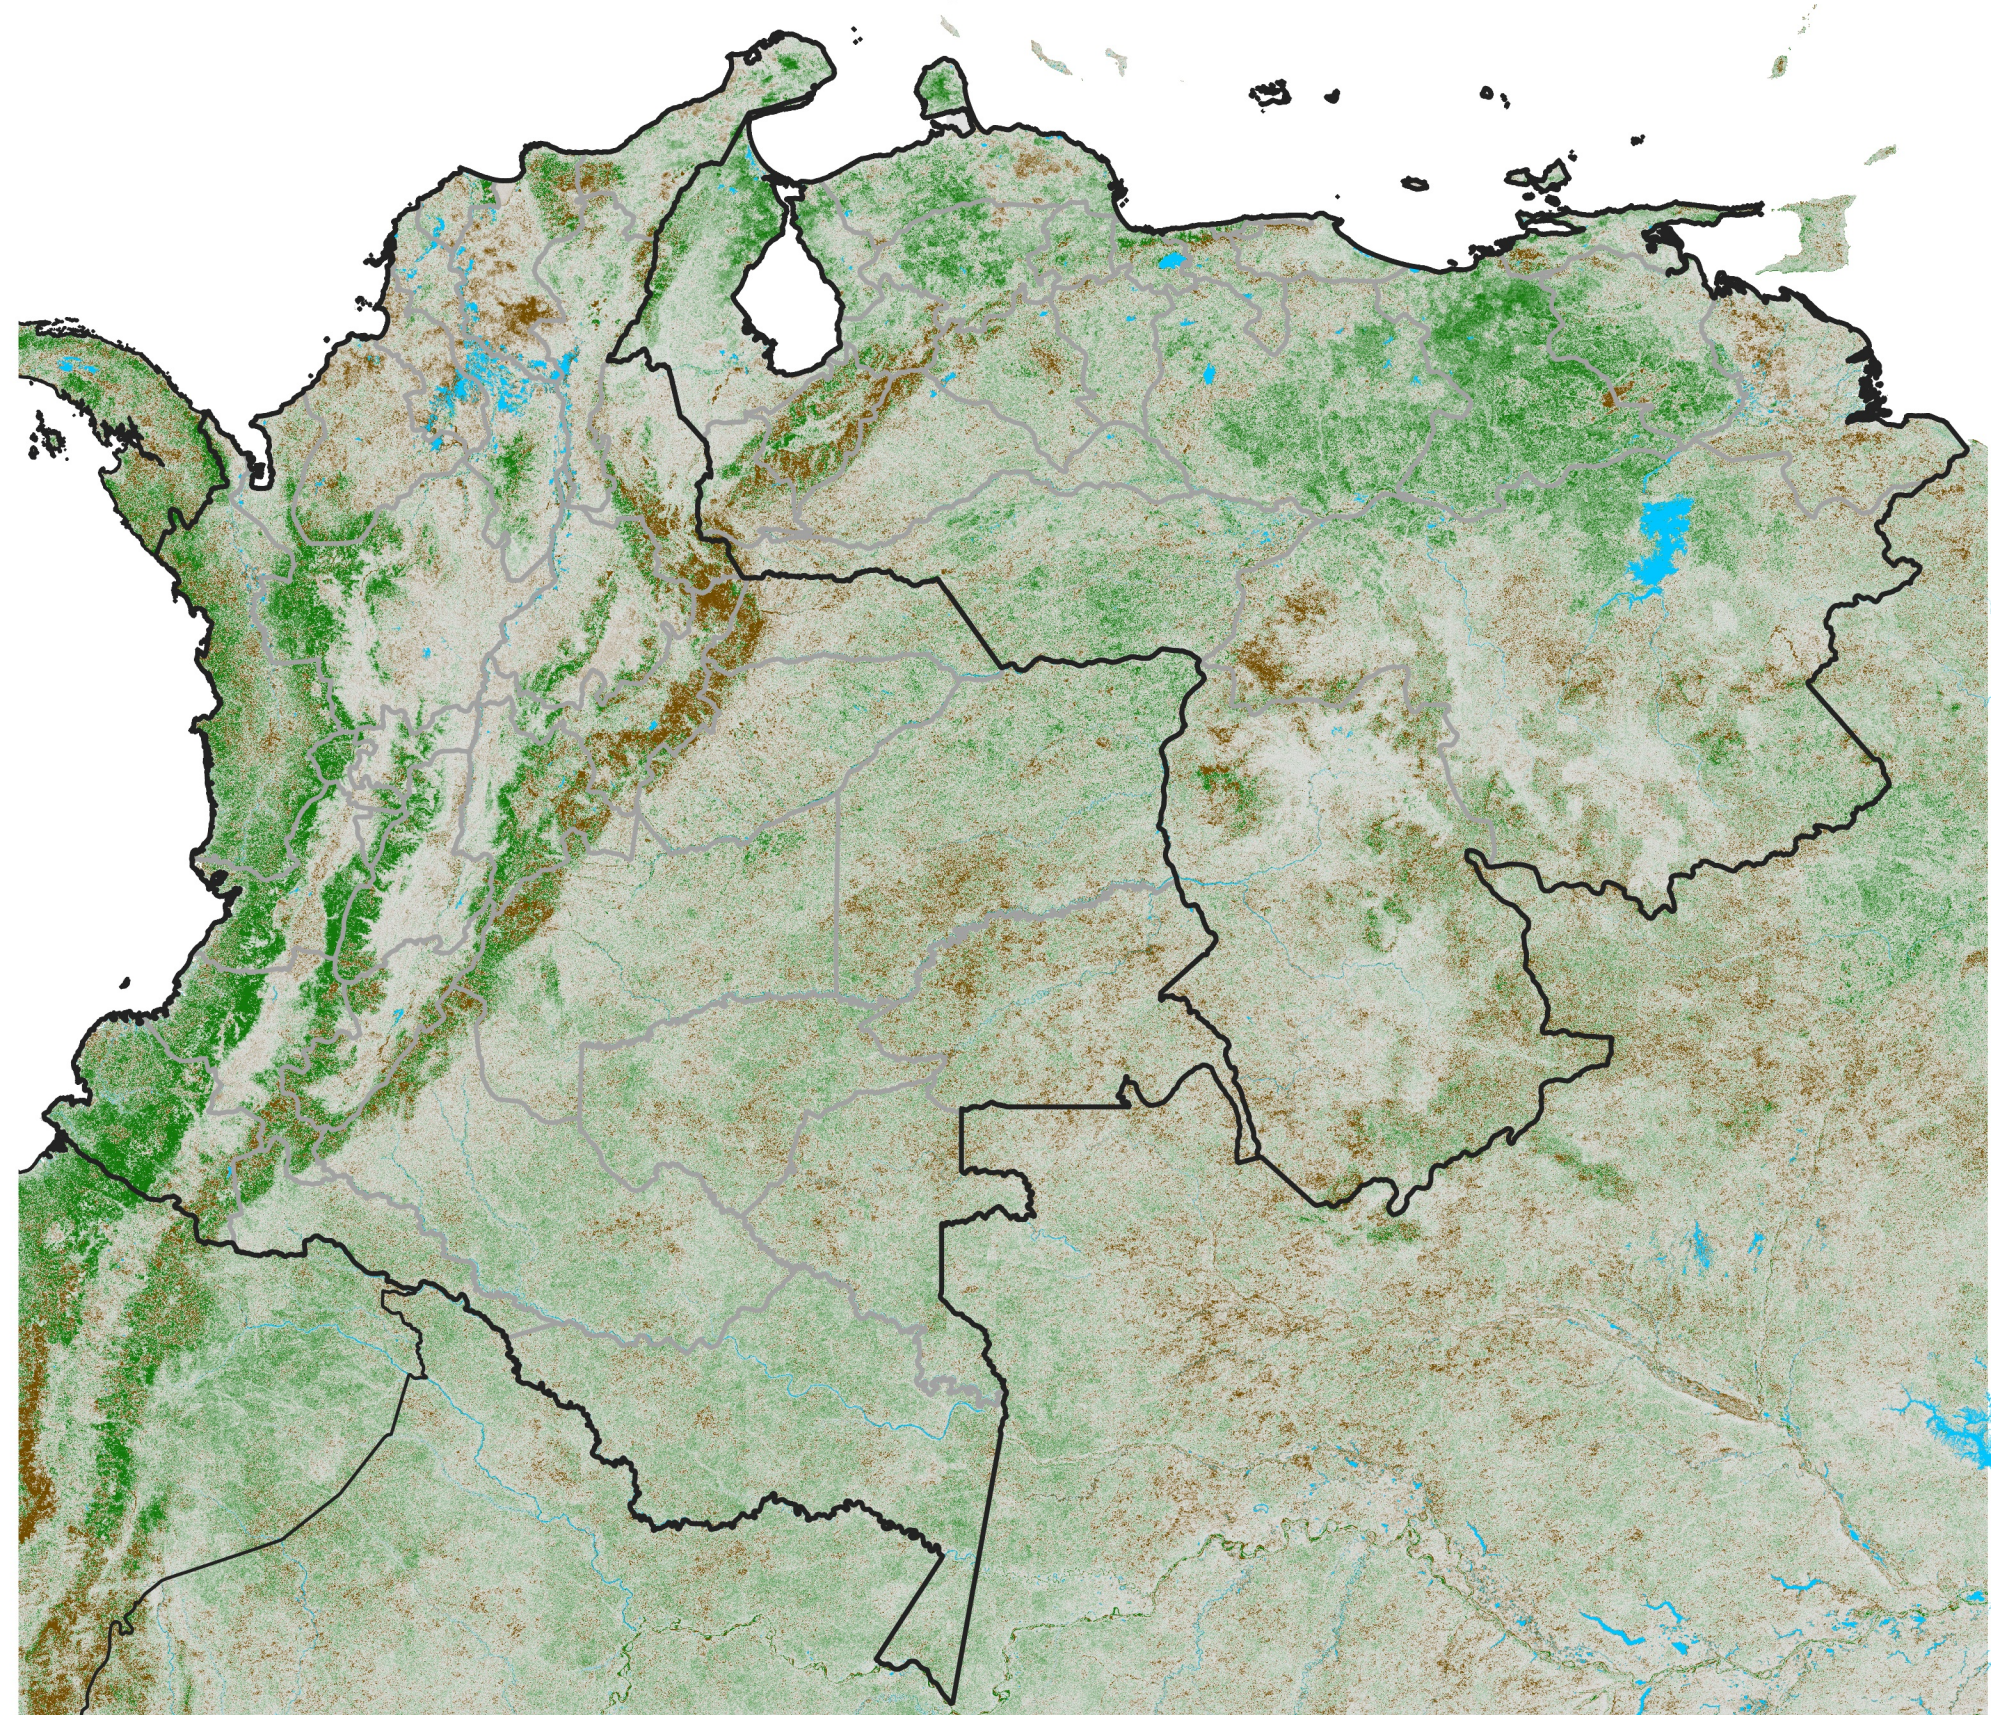

Colombia Venezuela NDVI Anomaly

2023 minus mean (2003 - 2022)

Period 16 / June 01 - 10, 2023

NDVI Anomaly

< -0.3 -0.2 -0.1 -0.05 0.05 0.1 0.2 > 0.3

Negative

No Difference

Positive