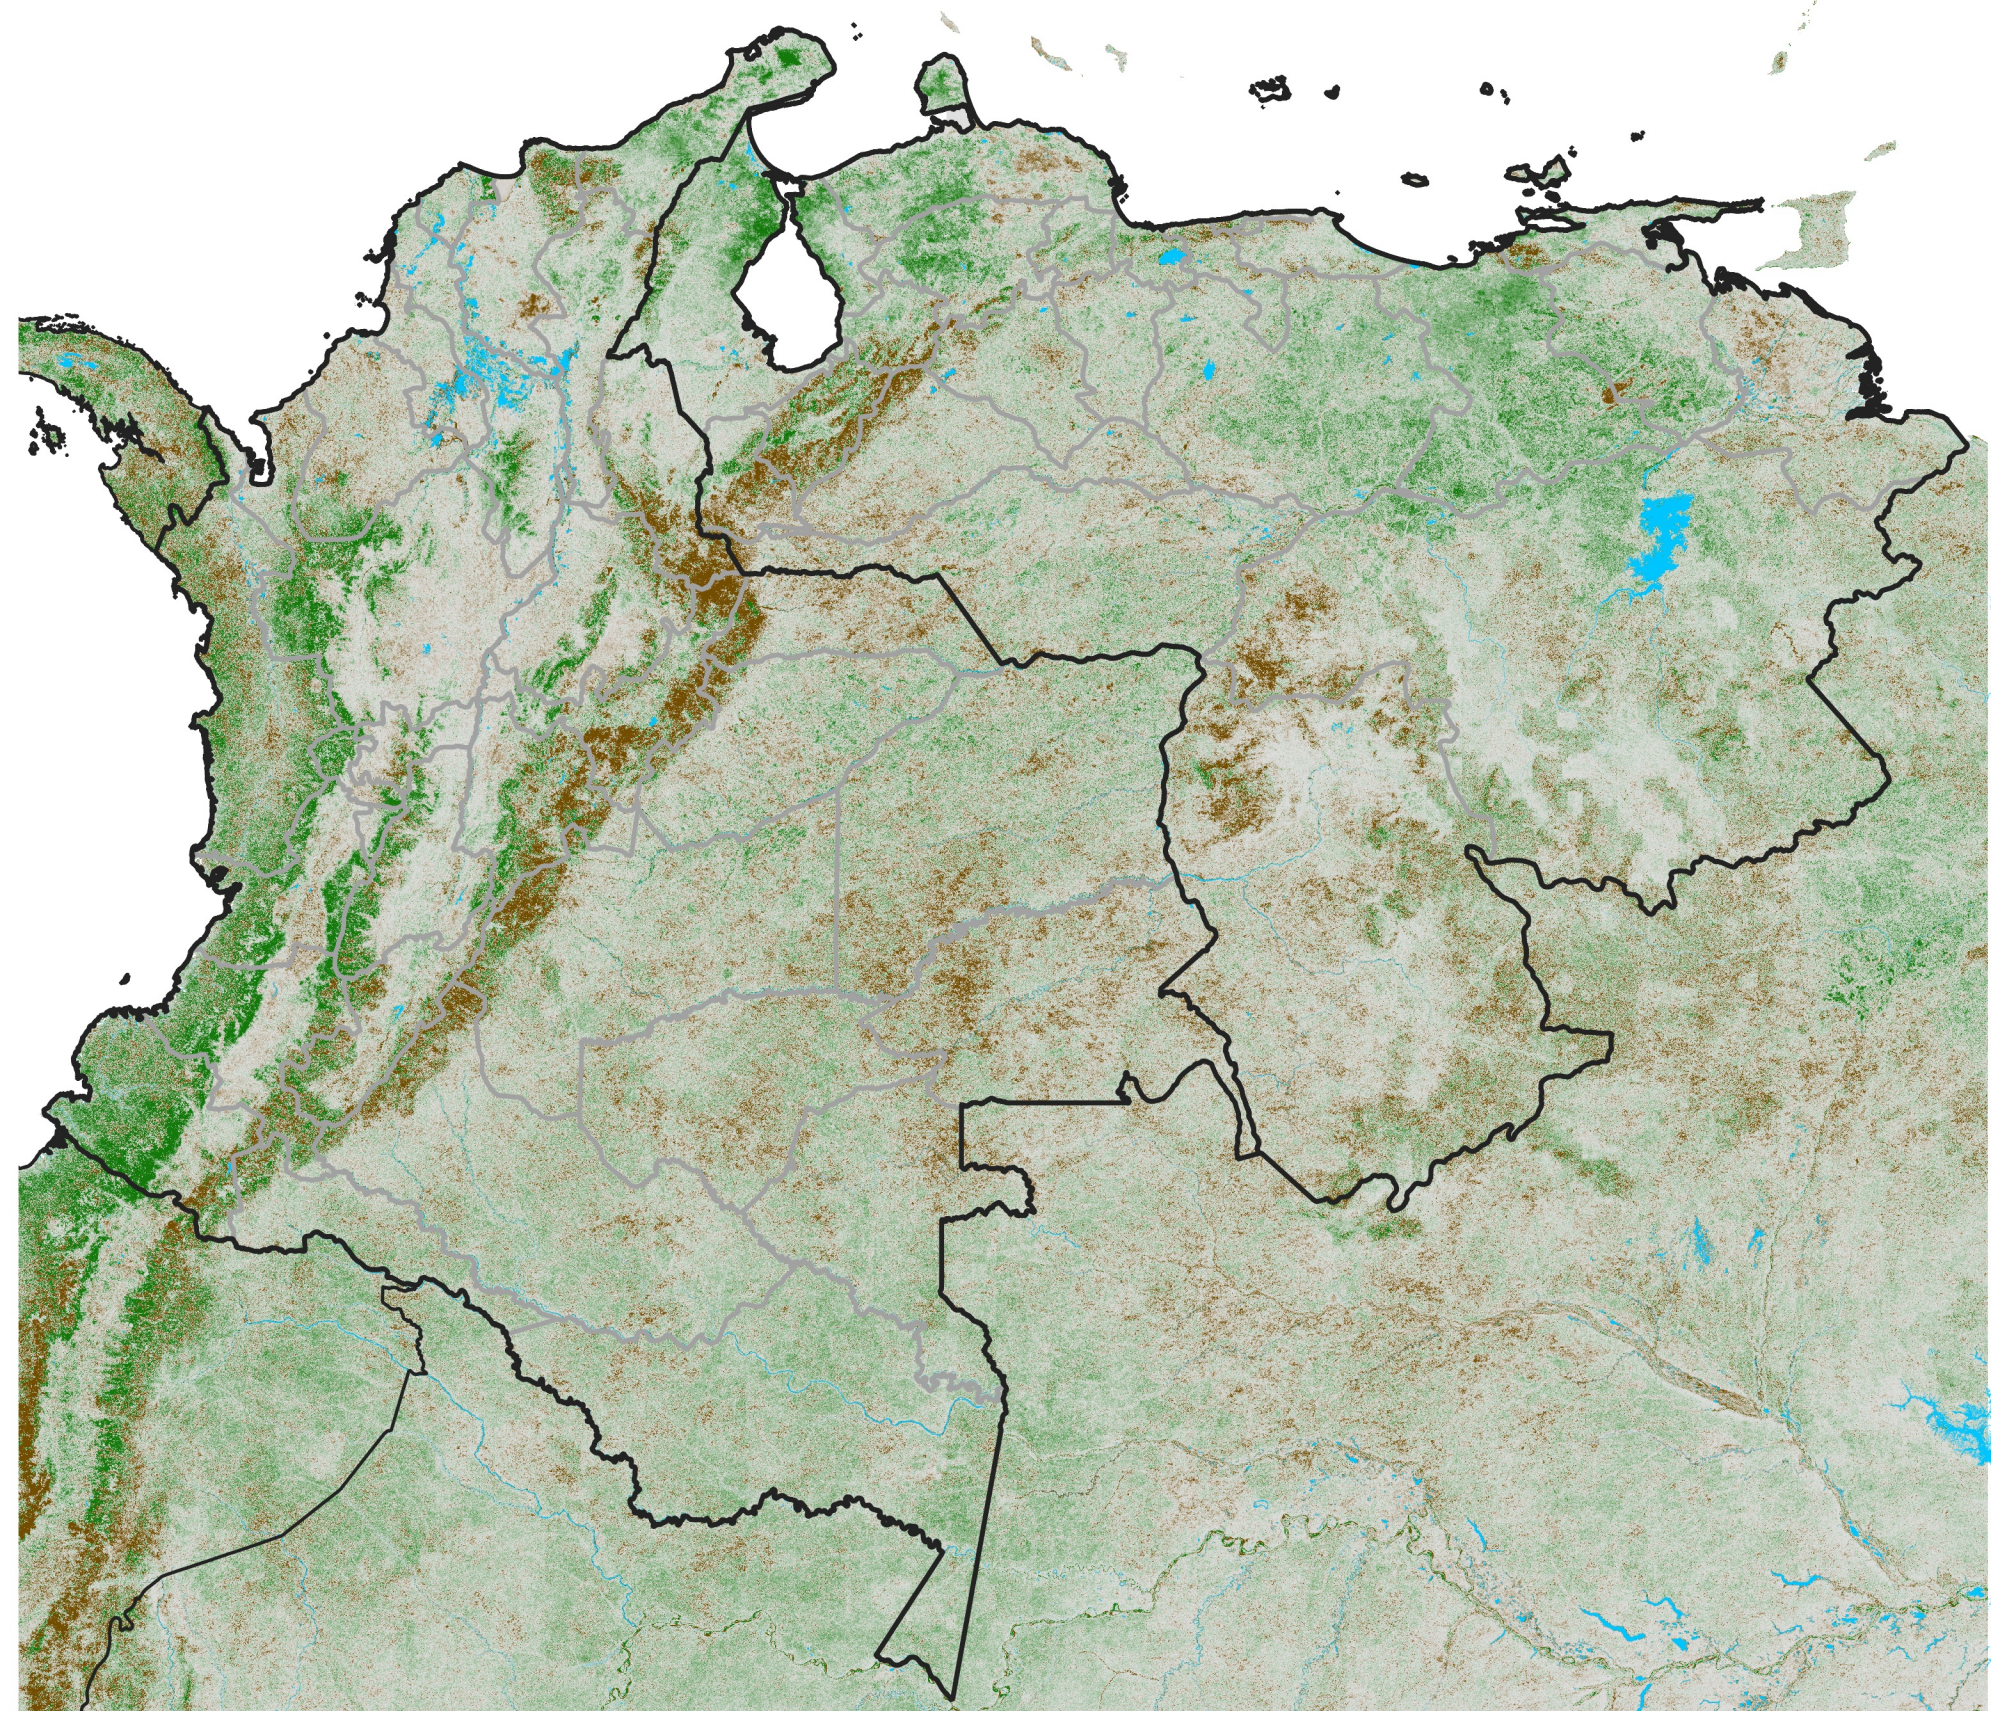

# Colombia Venezuela NDVI Anomaly

2023 minus mean (2003 - 2022)

Period 18 / June 21 - 30, 2023

## NDVI Anomaly

< -0.3   -0.2   -0.1   -0.05   0.05   0.1   0.2   > 0.3

Negative

No Difference

Positive