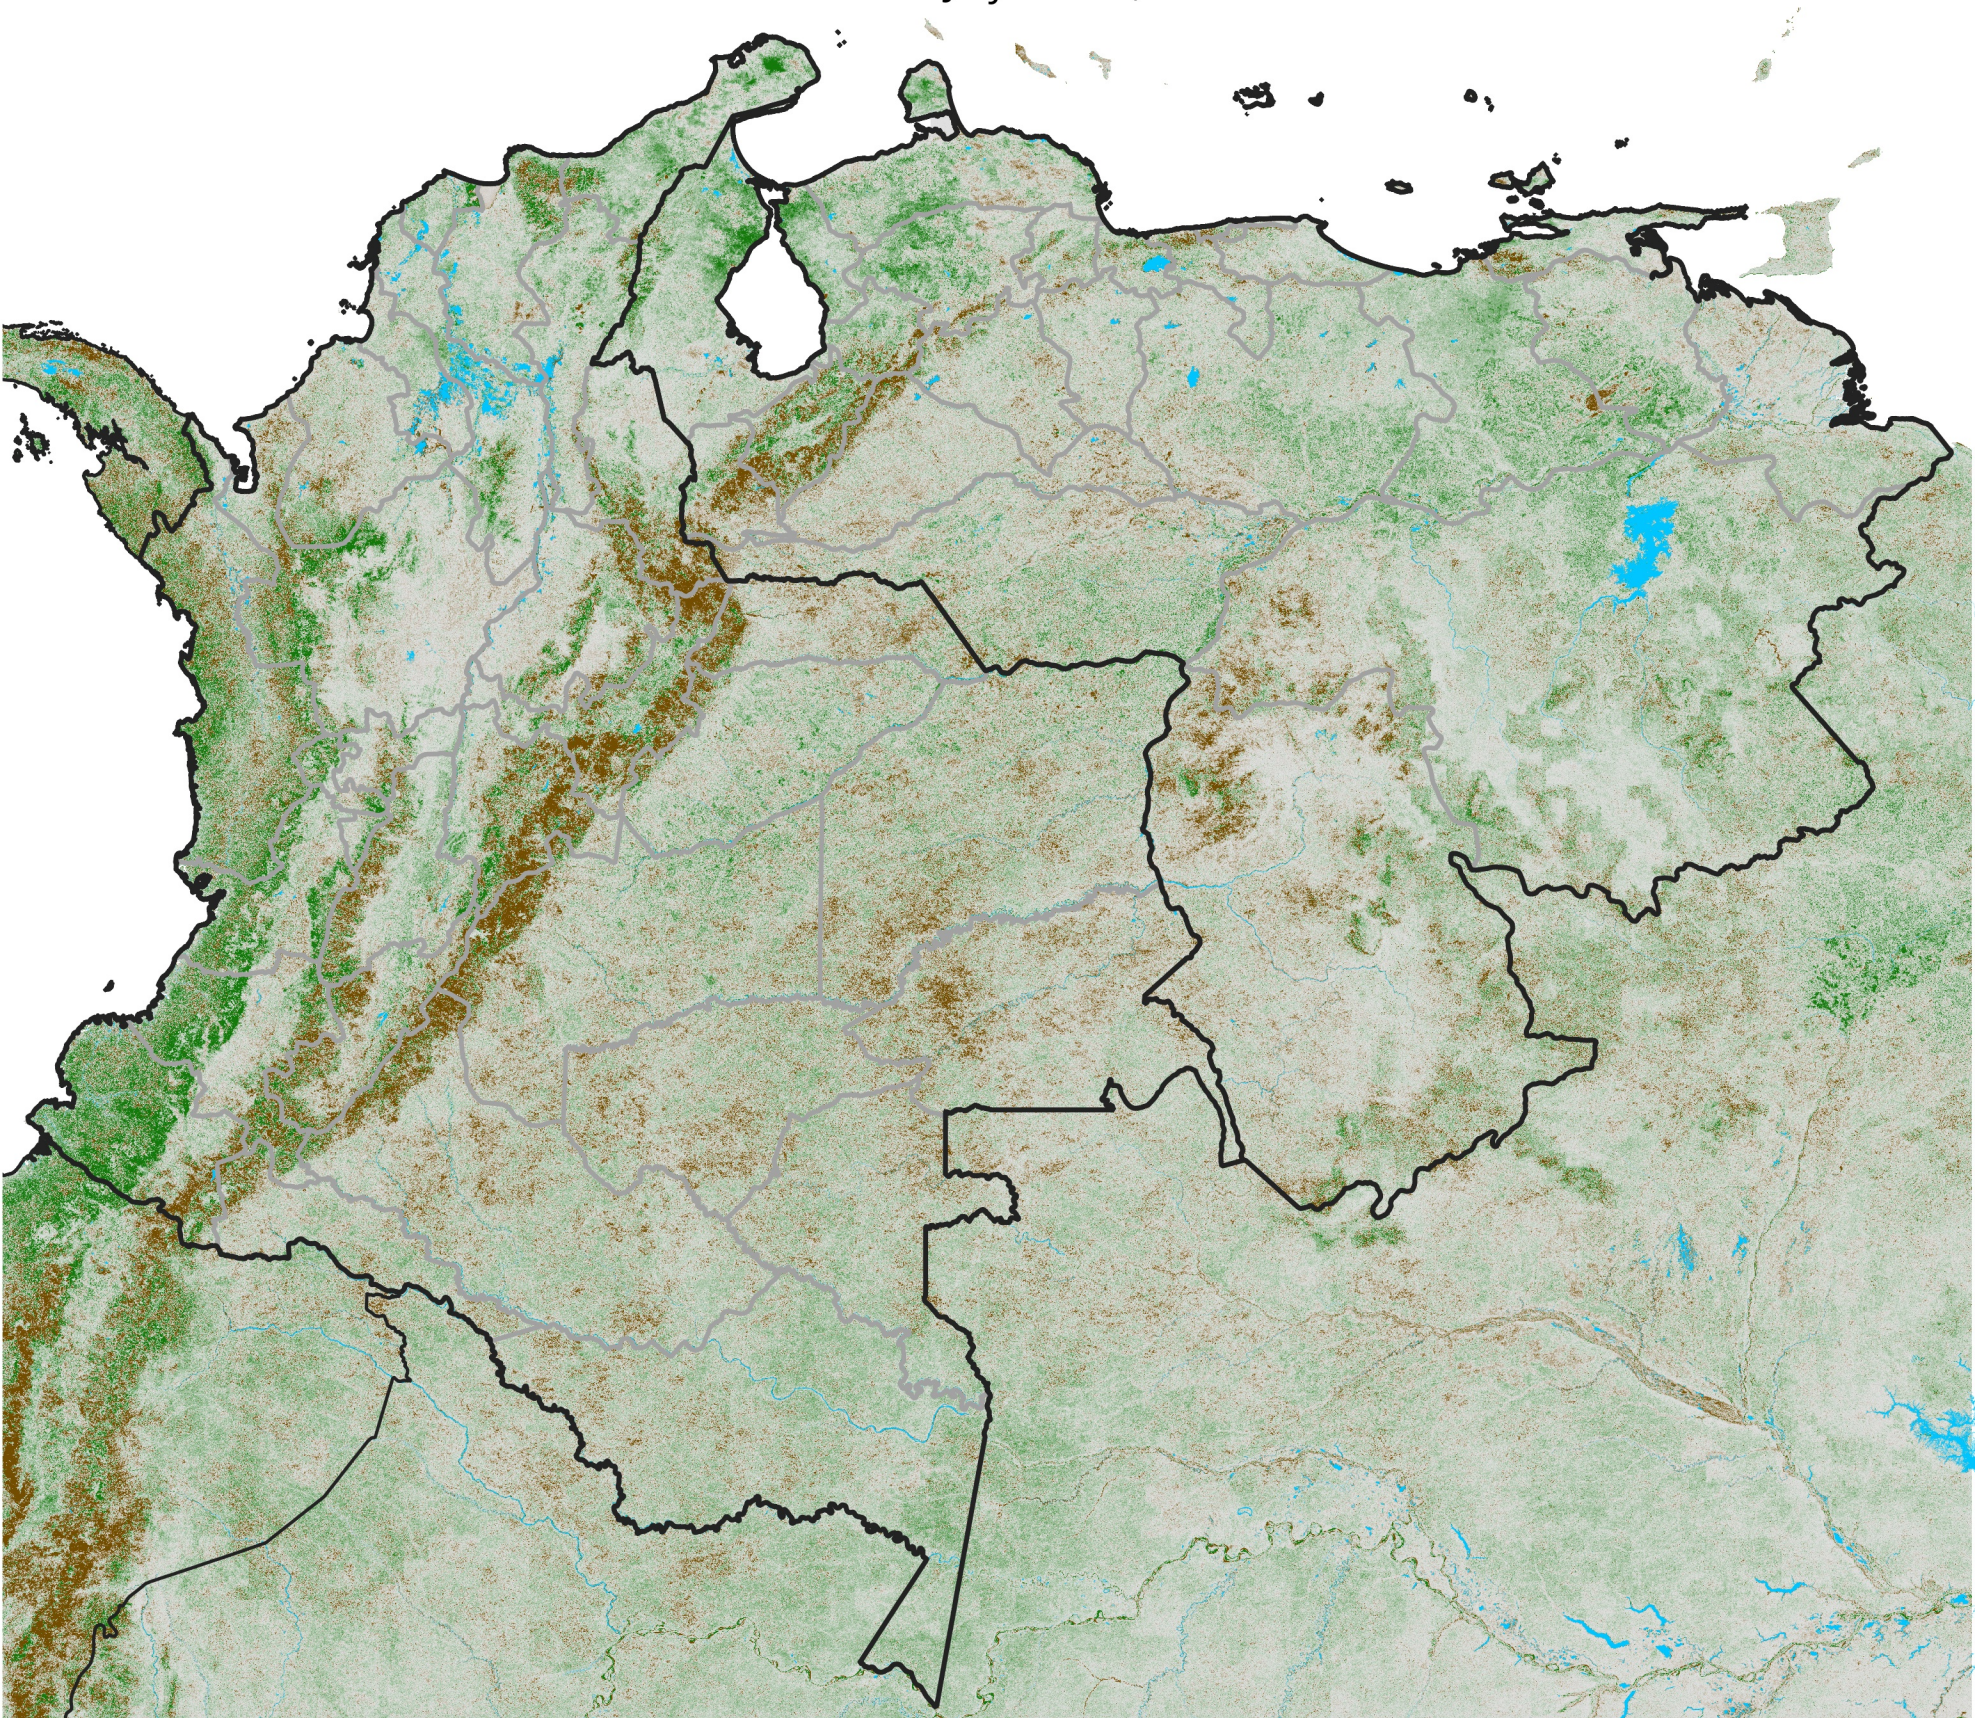

# Colombia Venezuela NDVI Anomaly

2023 minus mean (2003 - 2022)

Period 20 / July 11 - 20, 2023

## NDVI Anomaly

< -0.3   -0.2   -0.1   -0.05   0.05   0.1   0.2   > 0.3

Negative

No Difference

Positive