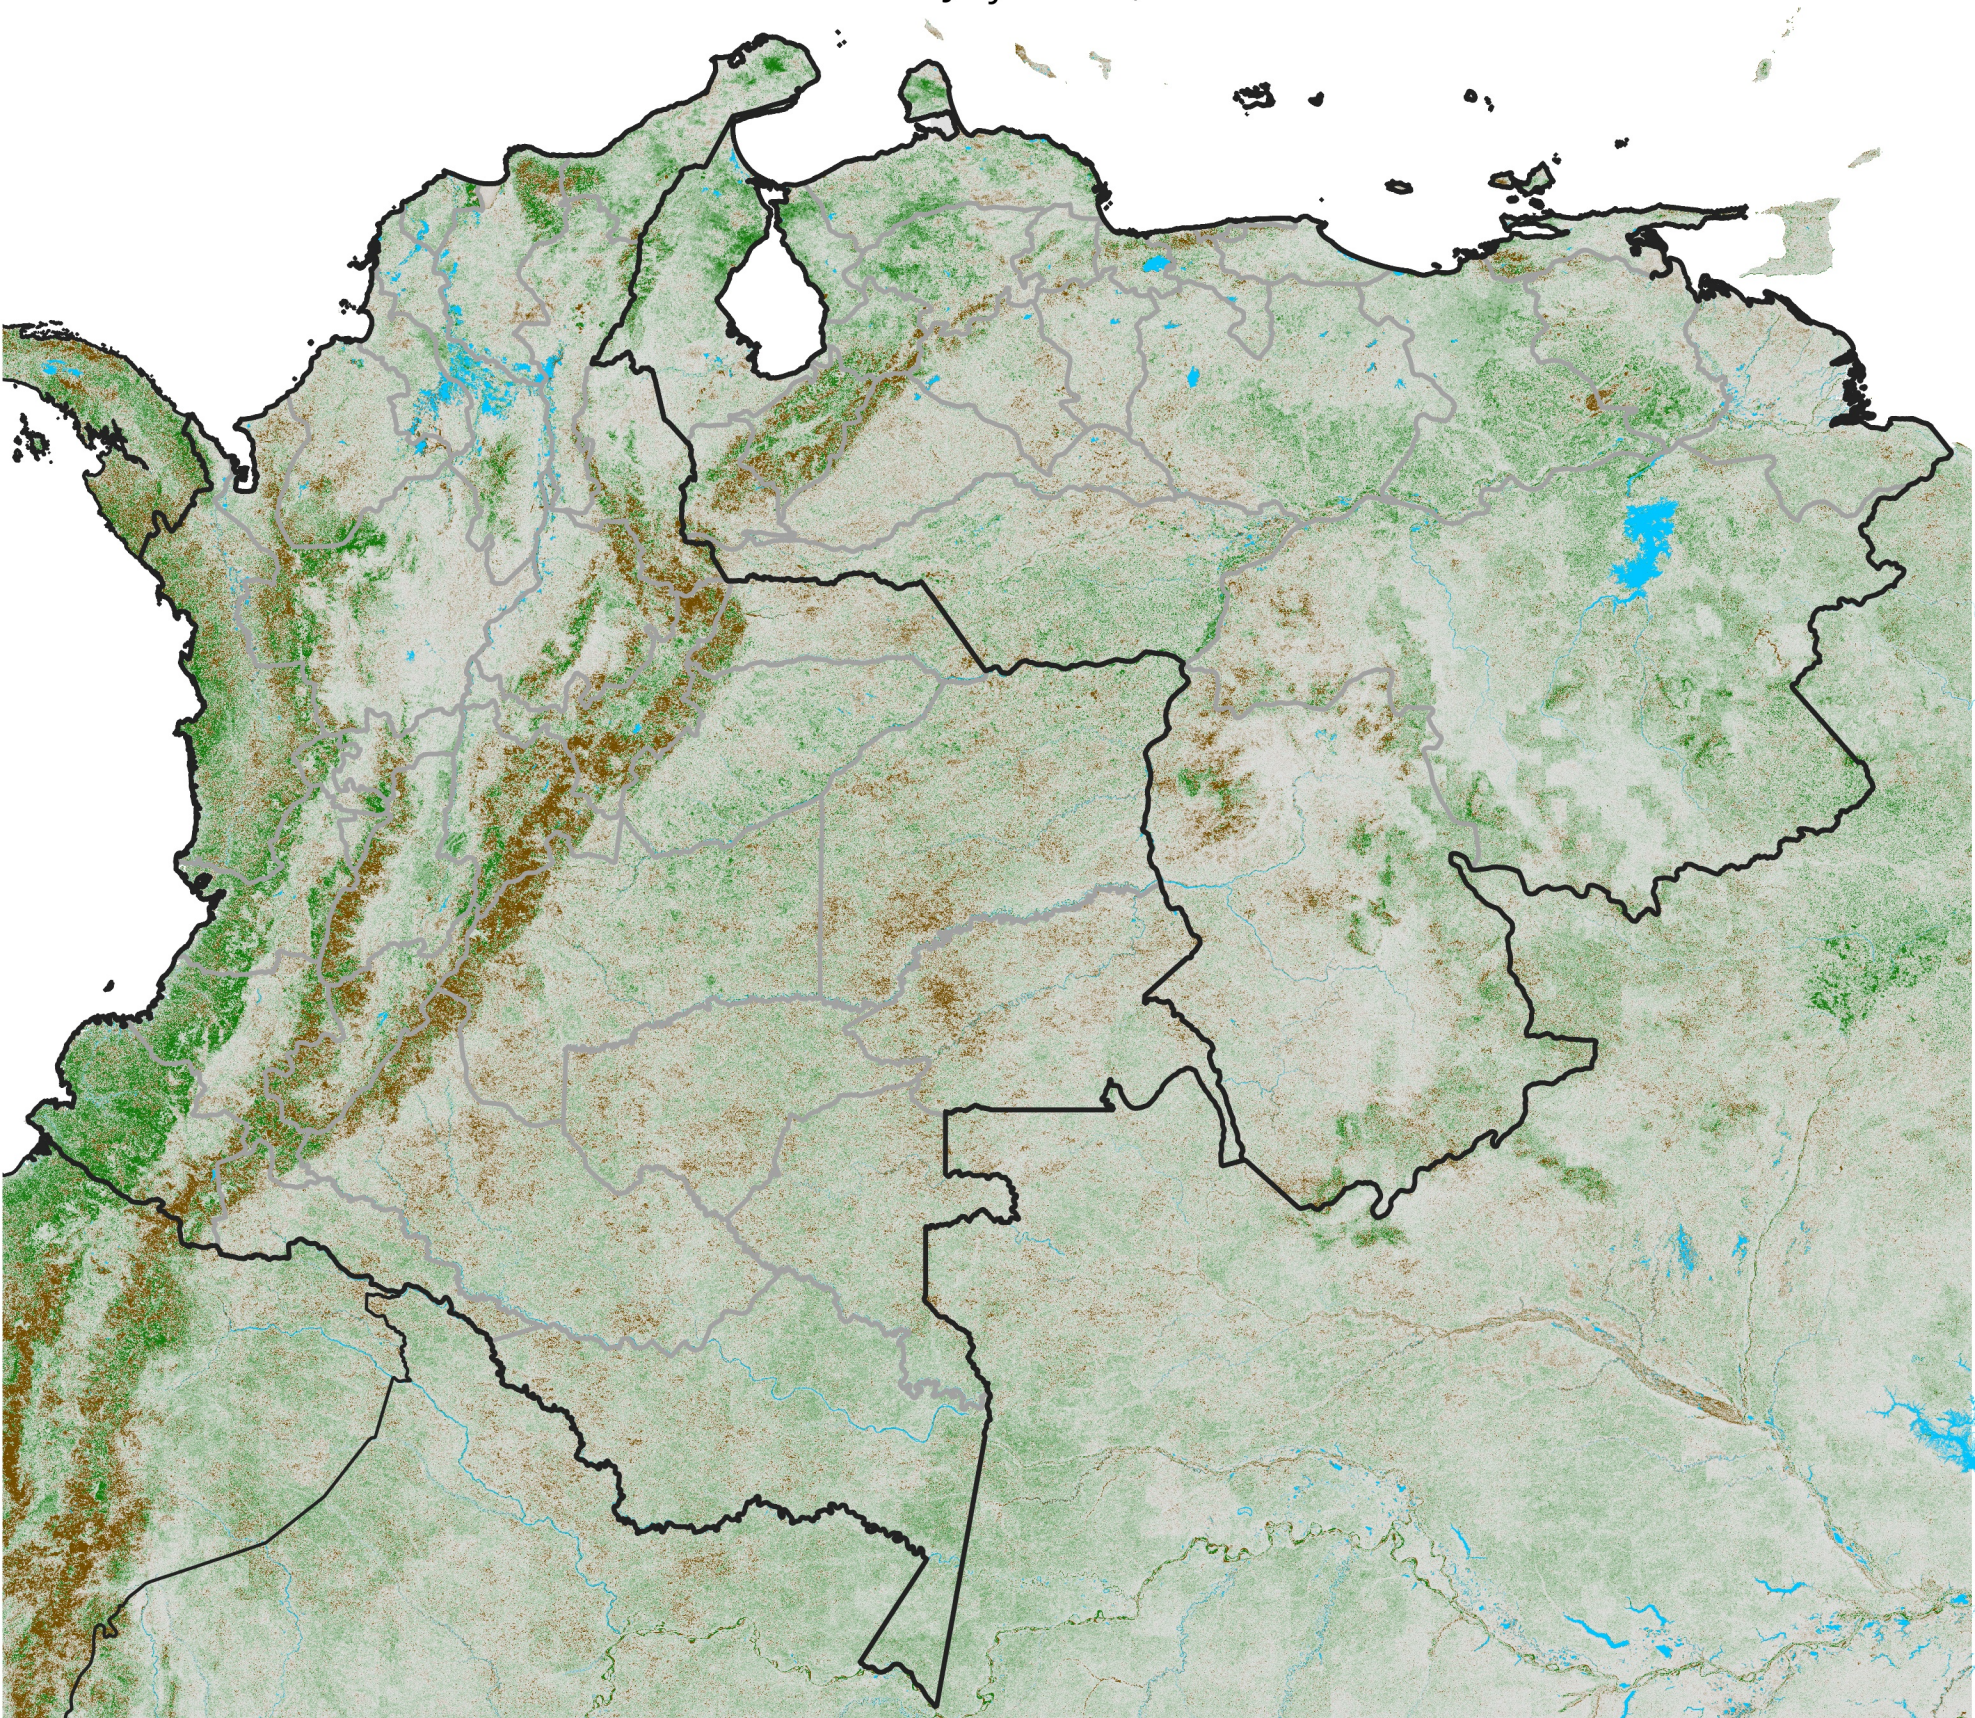

# Colombia Venezuela NDVI Anomaly

2023 minus mean (2003 - 2022)

Period 21 / July 21 - 31, 2023

## NDVI Anomaly

< -0.3   -0.2   -0.1   -0.05   0.05   0.1   0.2   > 0.3

Negative

No Difference

Positive