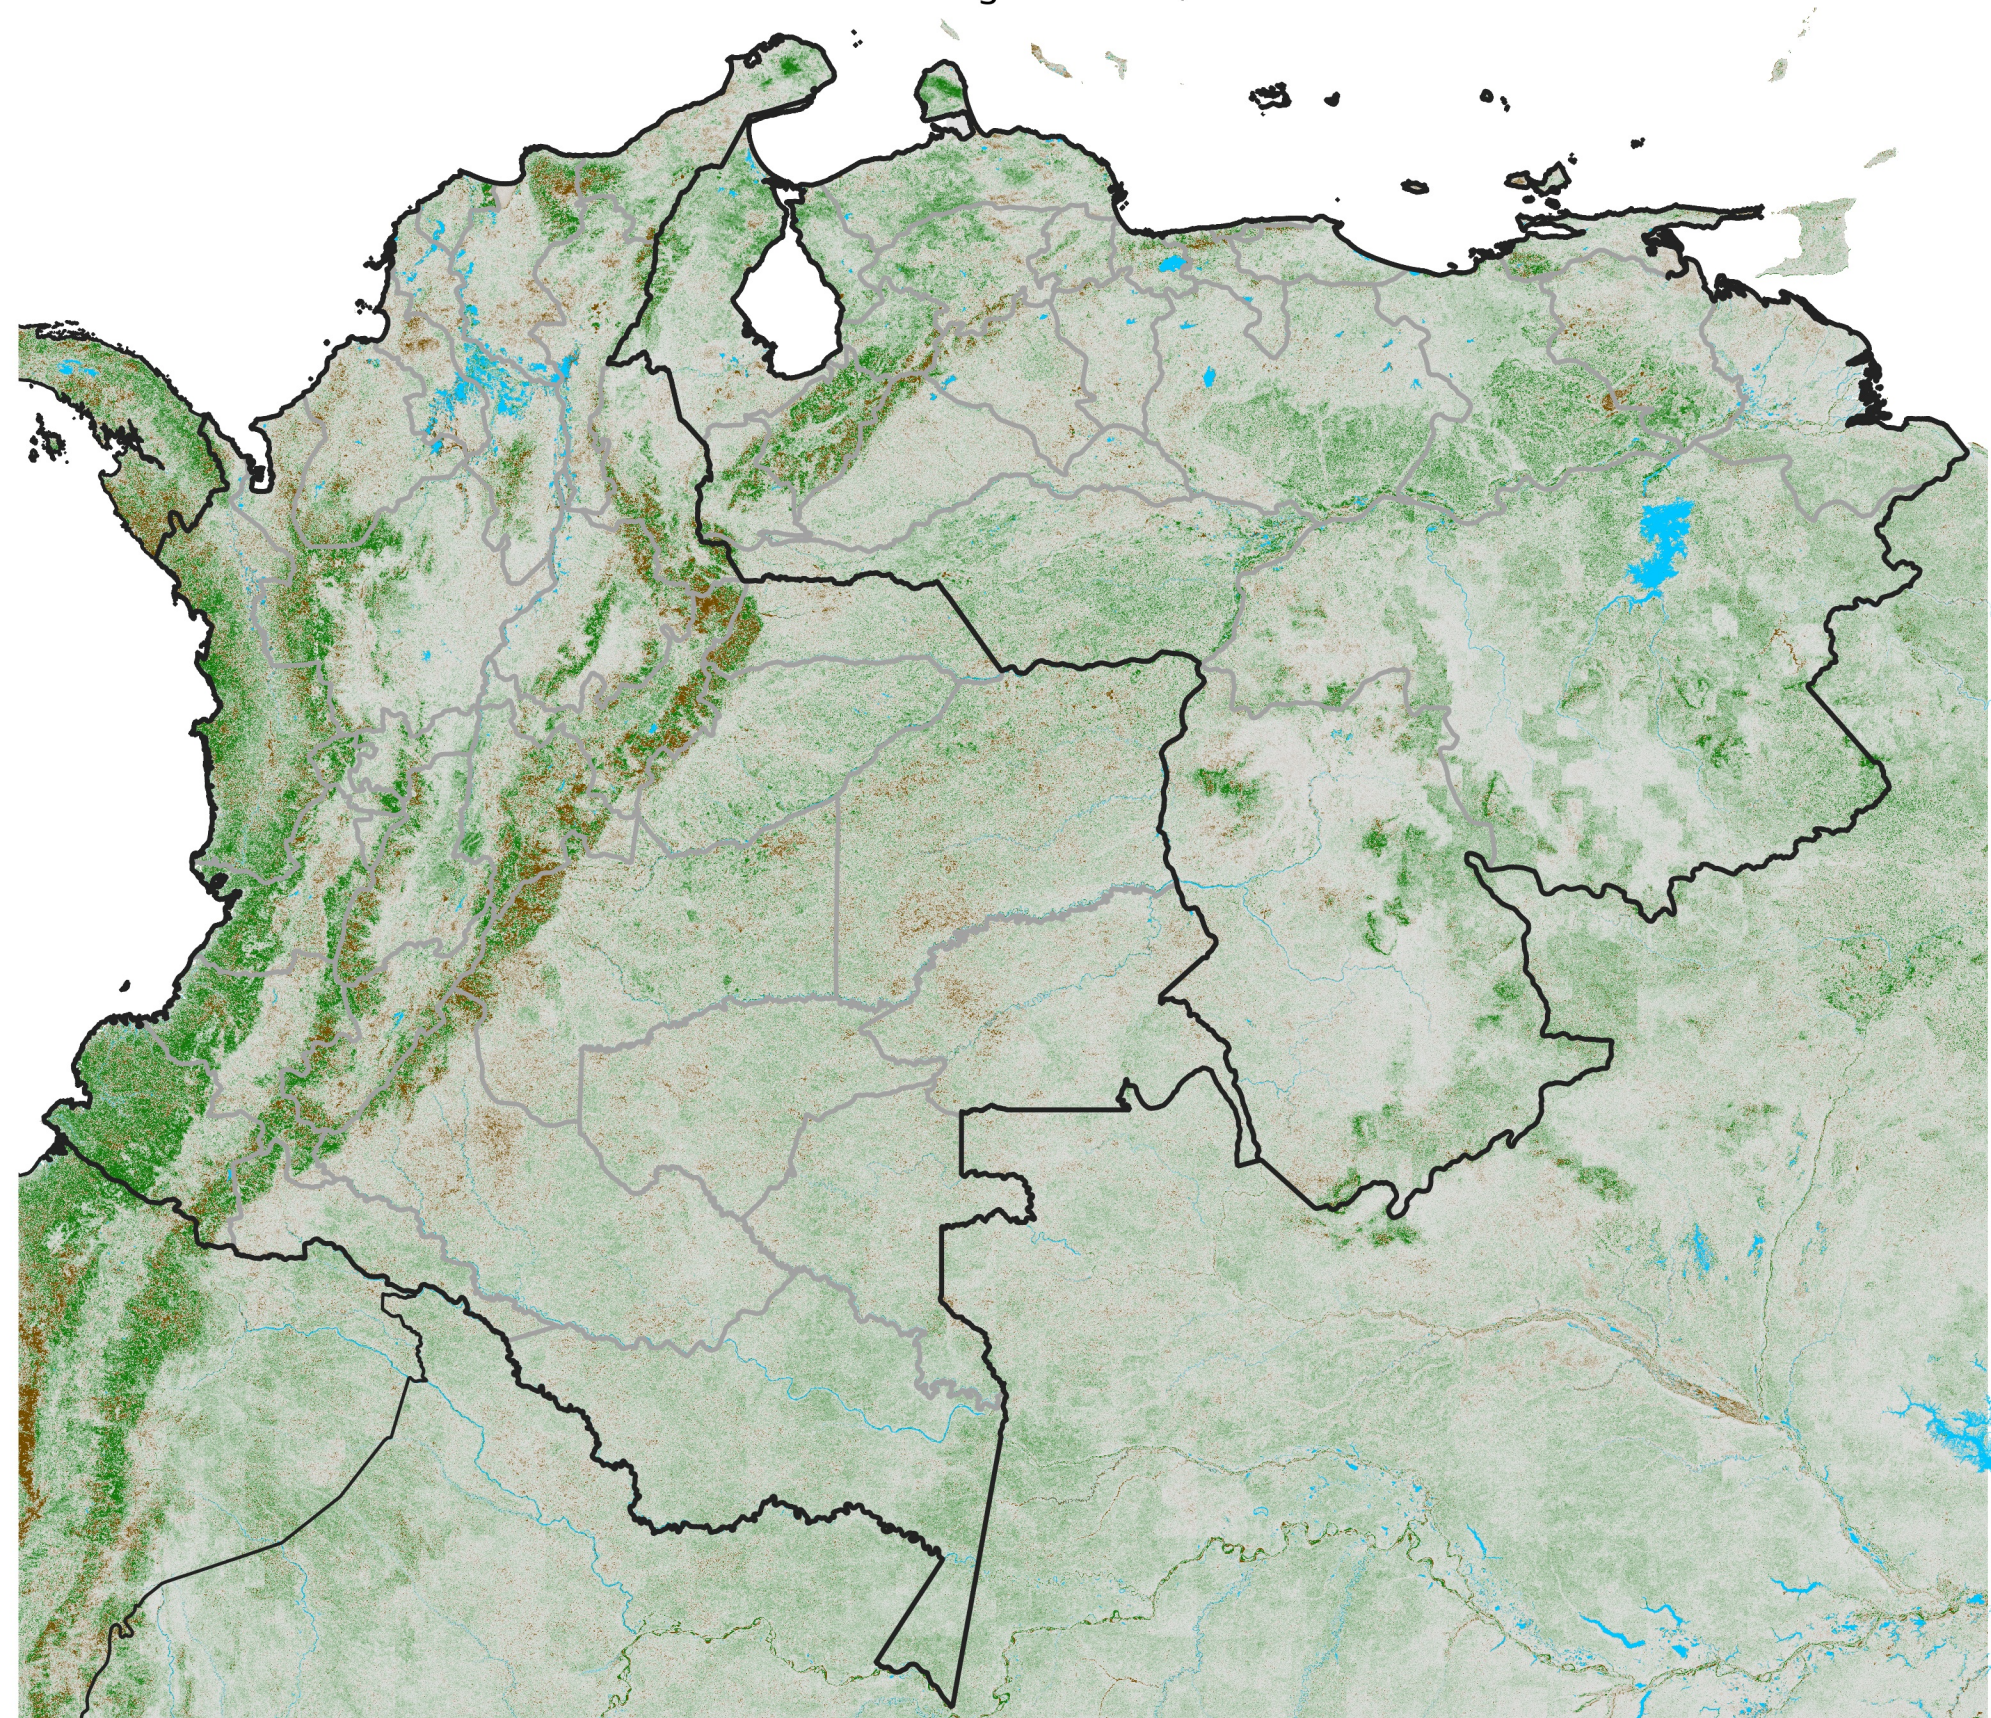

Colombia Venezuela NDVI Anomaly

2023 minus mean (2003 - 2022)

Period 23 / August 11 - 20, 2023

NDVI Anomaly

< -0.3 -0.2 -0.1 -0.05 0.05 0.1 0.2 > 0.3

Negative

No Difference

Positive