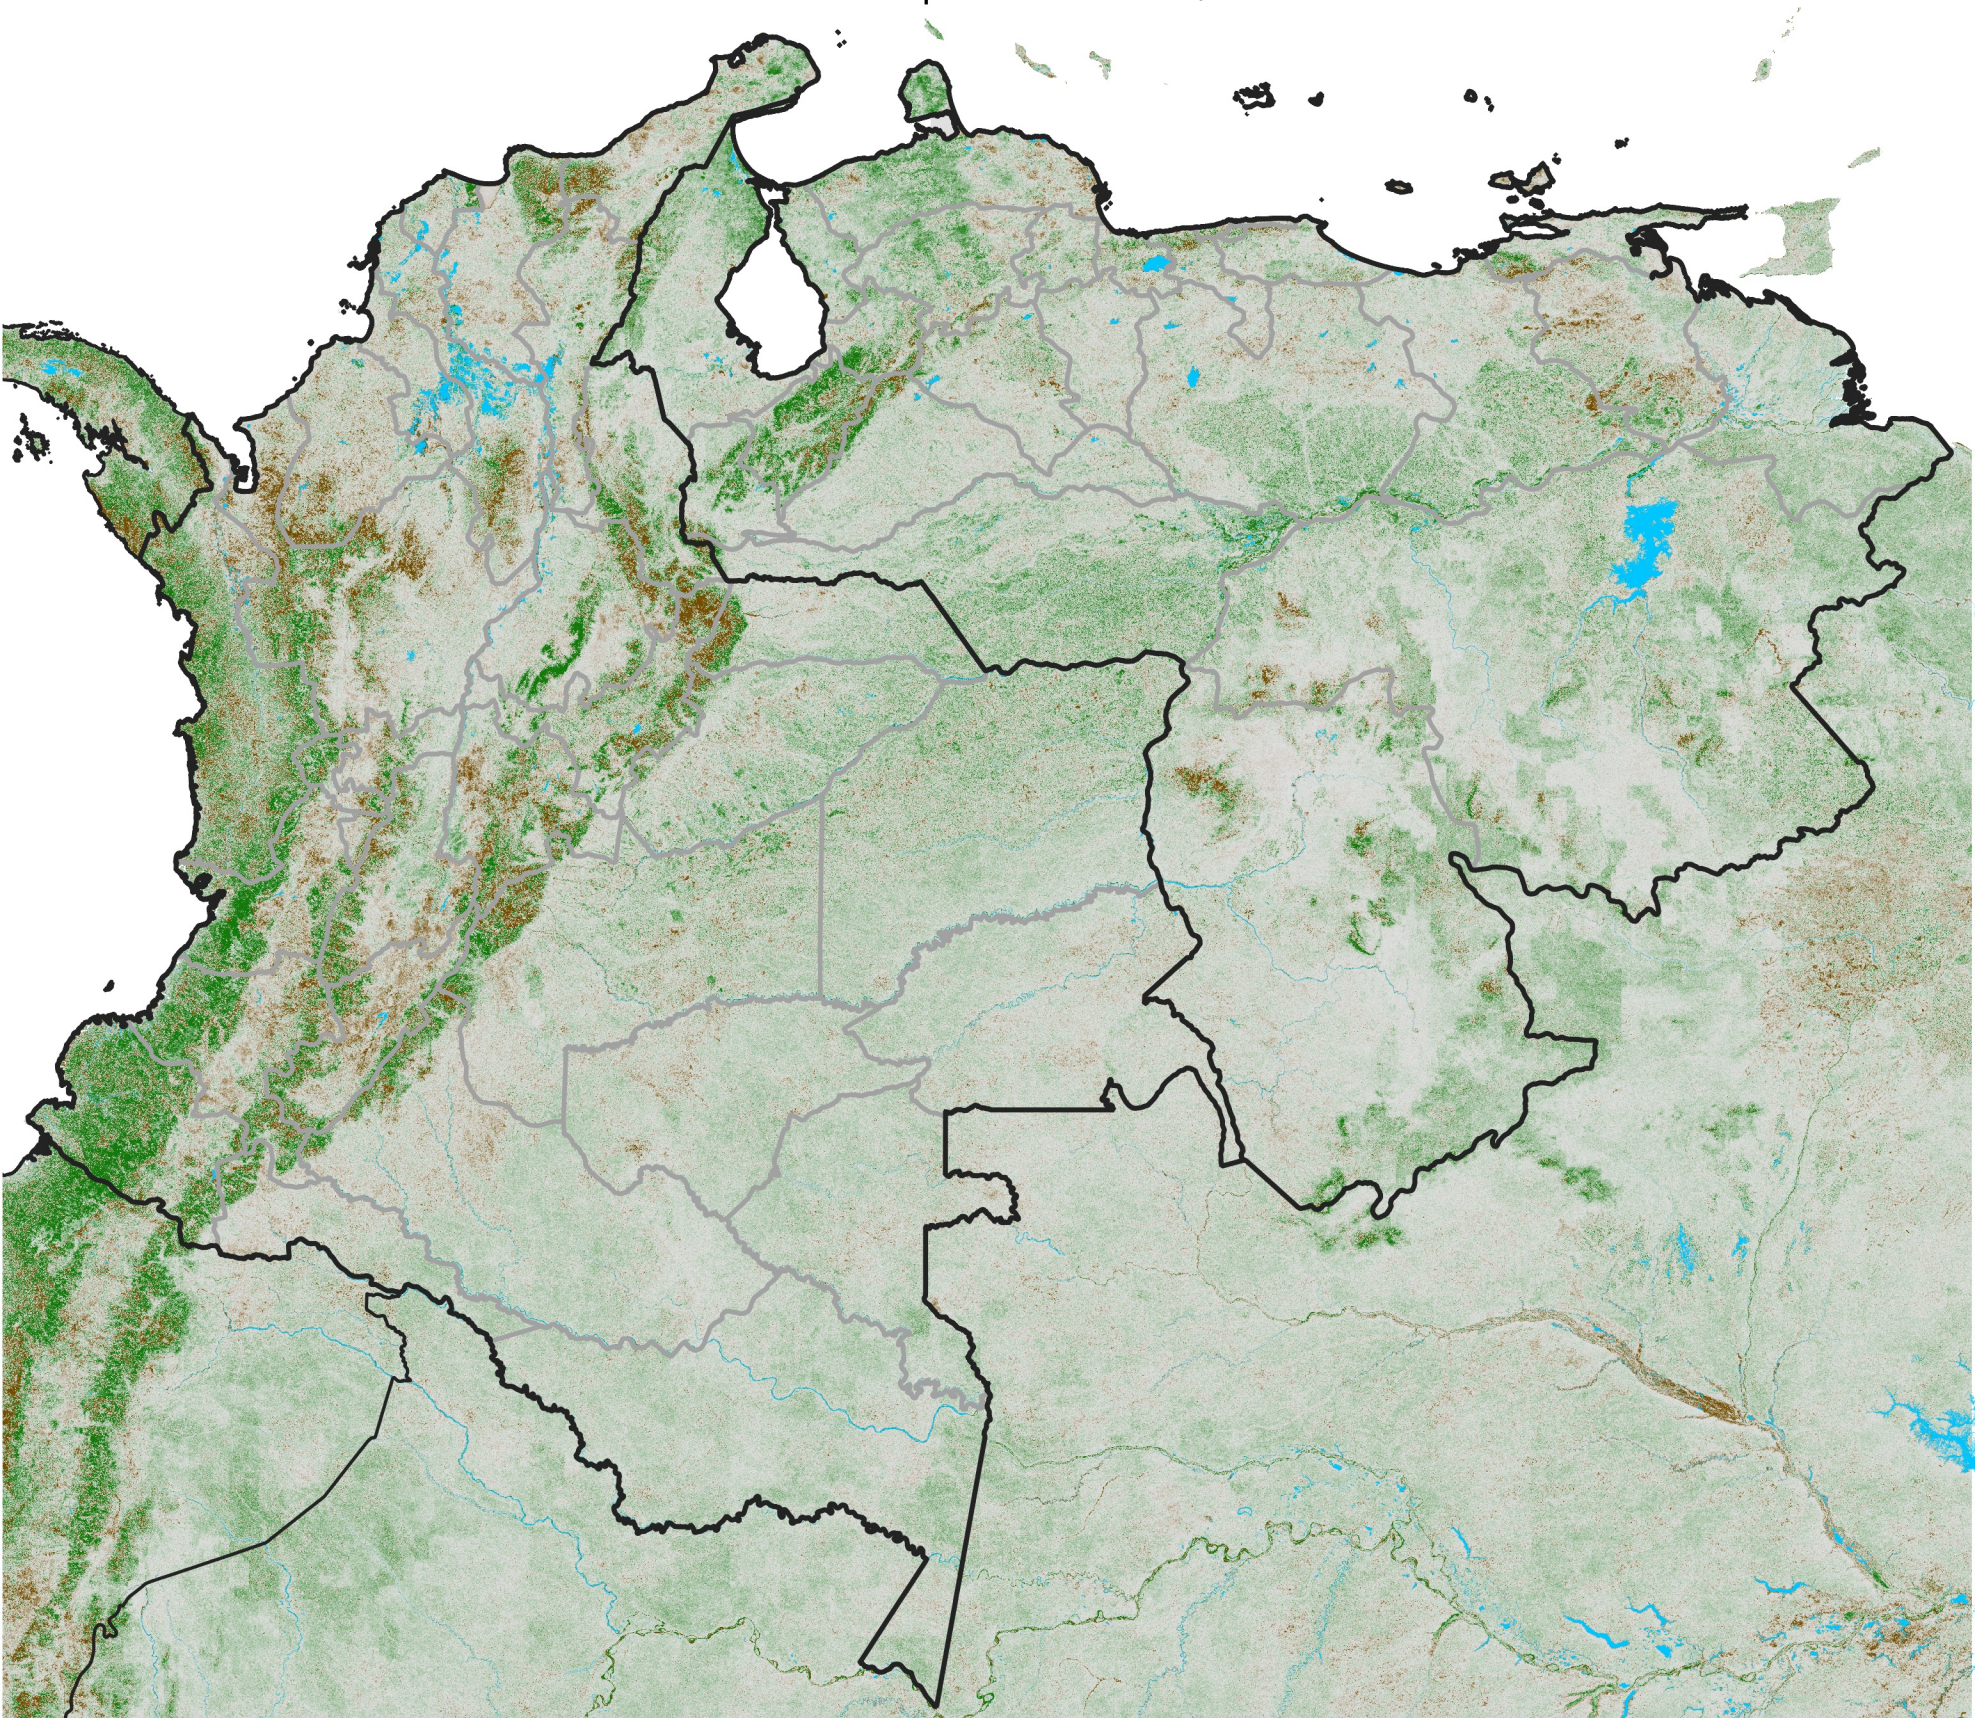

Colombia Venezuela NDVI Anomaly

2023 minus mean (2003 - 2022)
Period 27 / September 21 - 30, 2023

NDVI Anomaly

< -0.3 -0.2 -0.1 -0.05 0.05 0.1 0.2 > 0.3

Negative

No Difference

Positive