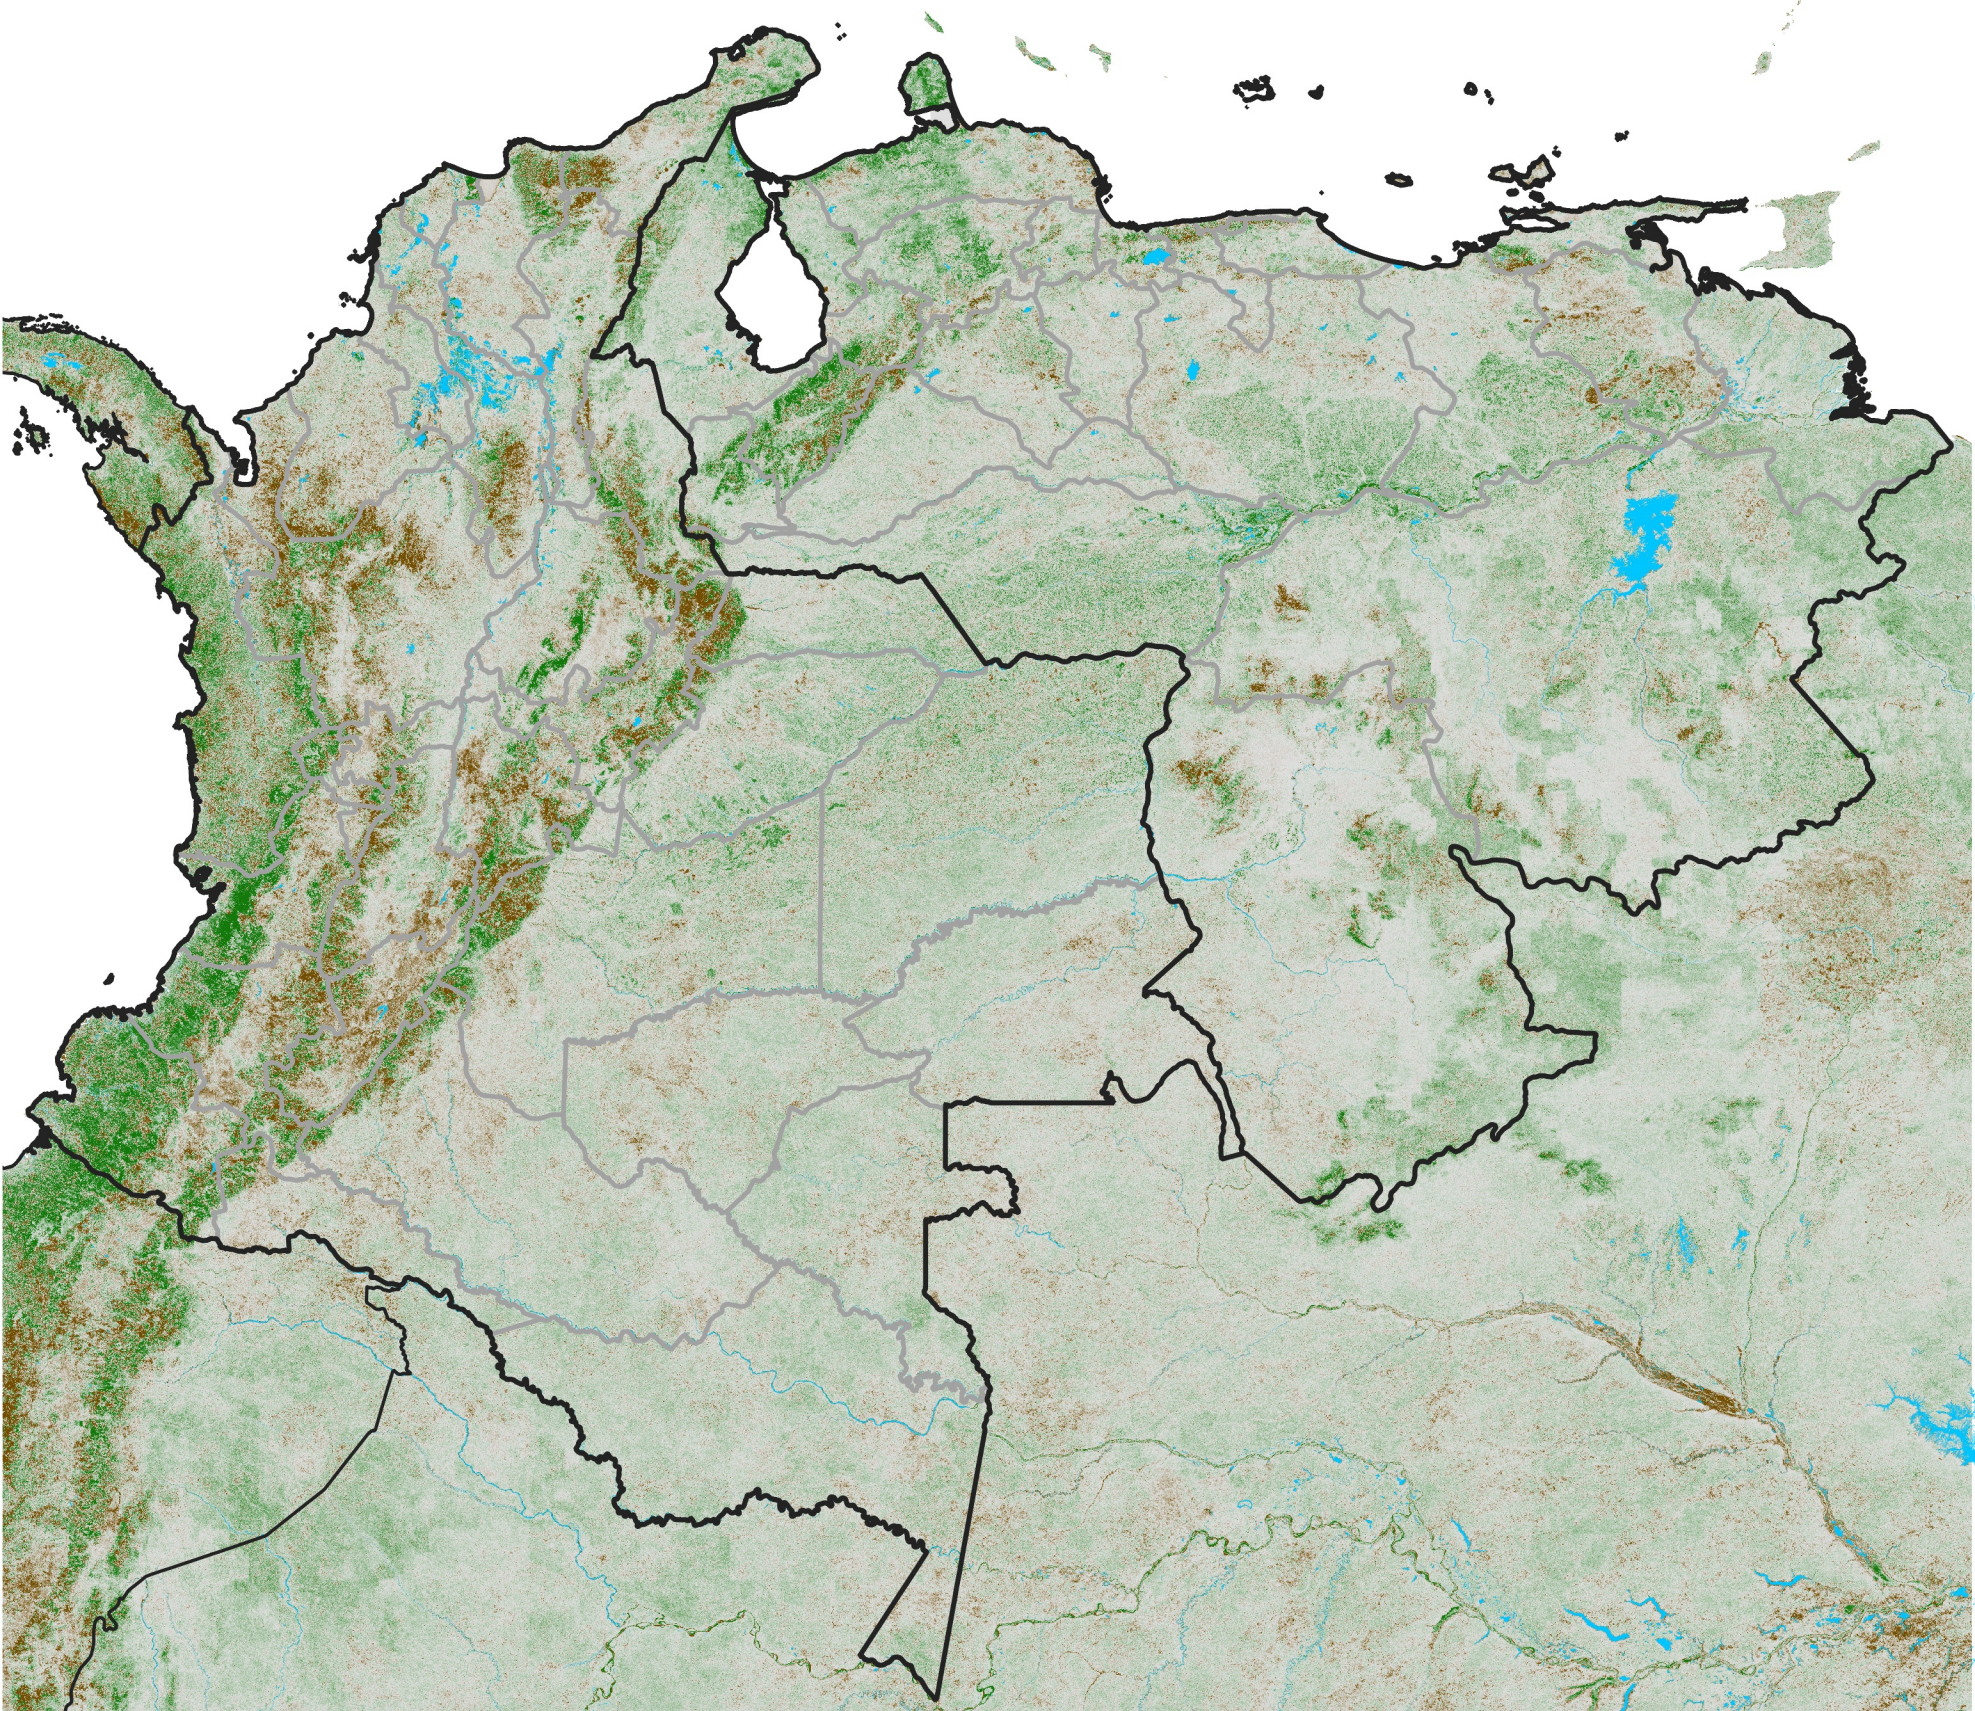

# Colombia Venezuela NDVI Anomaly

2023 minus mean (2003 - 2022)  
Period 28 / October 01 - 10, 2023

## NDVI Anomaly

< -0.3   -0.2   -0.1   -0.05   0.05   0.1   0.2   > 0.3

Negative

No Difference

Positive