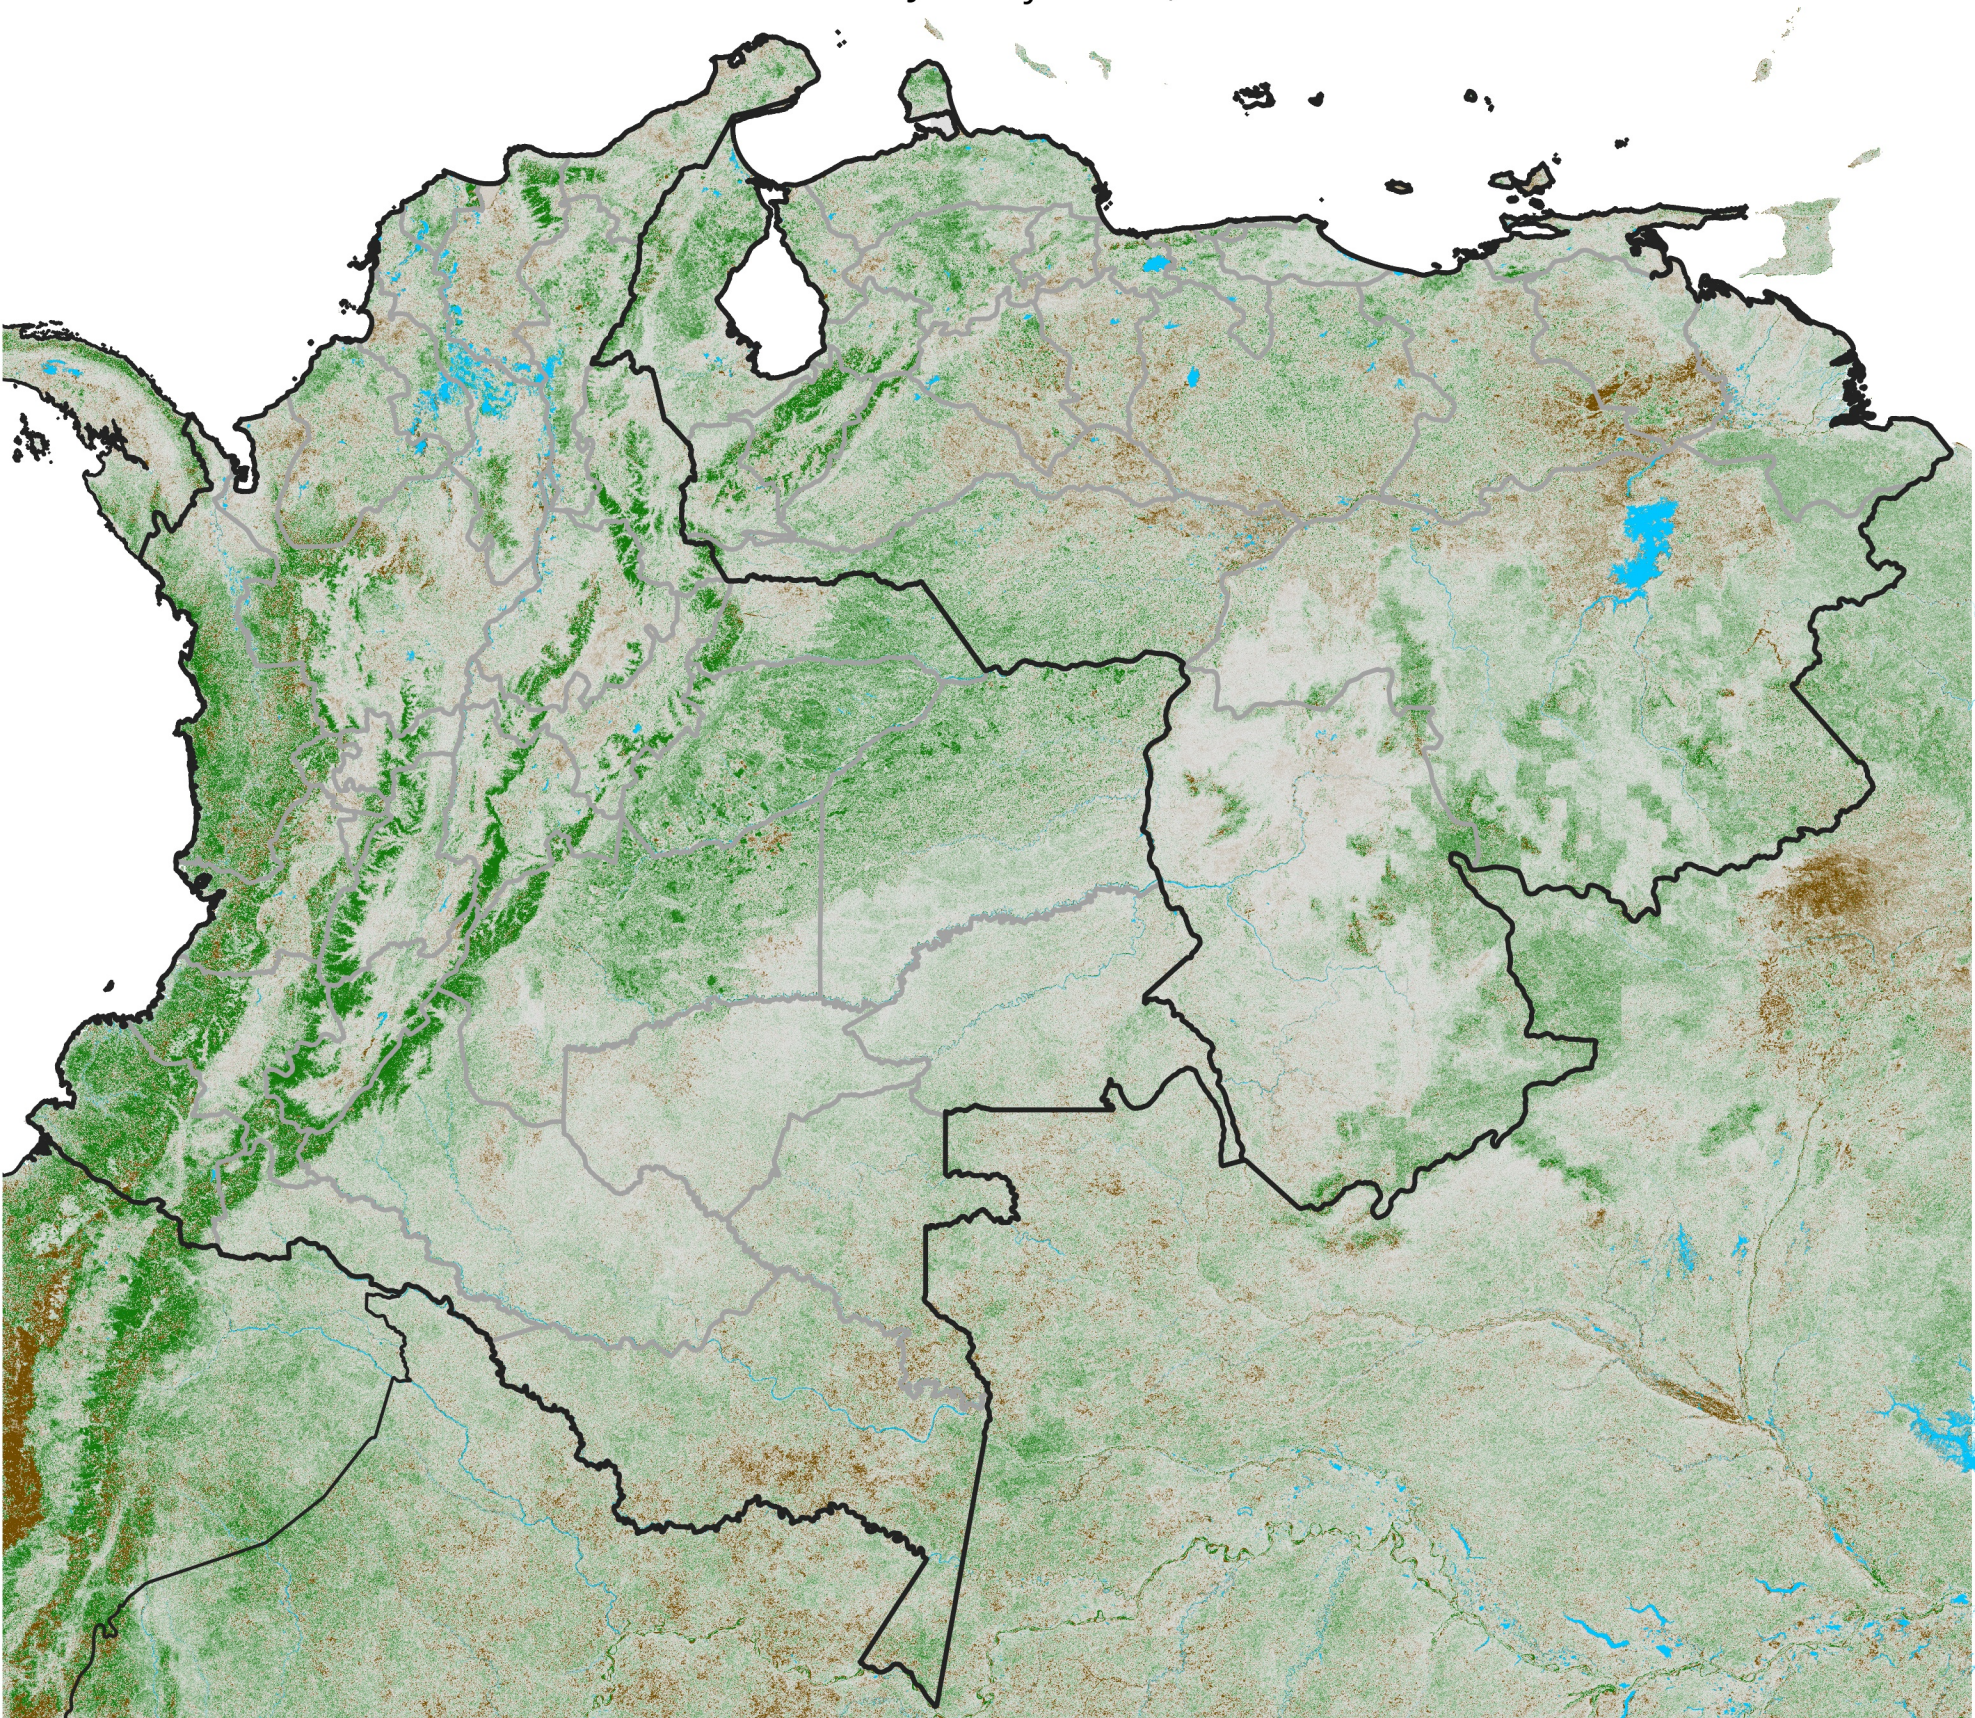

# Colombia Venezuela NDVI Anomaly

2024 minus mean (2003 - 2022)

Period 03 / January 21 - 31, 2024

## NDVI Anomaly

< -0.3   -0.2   -0.1   -0.05   0.05   0.1   0.2   >0.3

Negative

No Difference

Positive