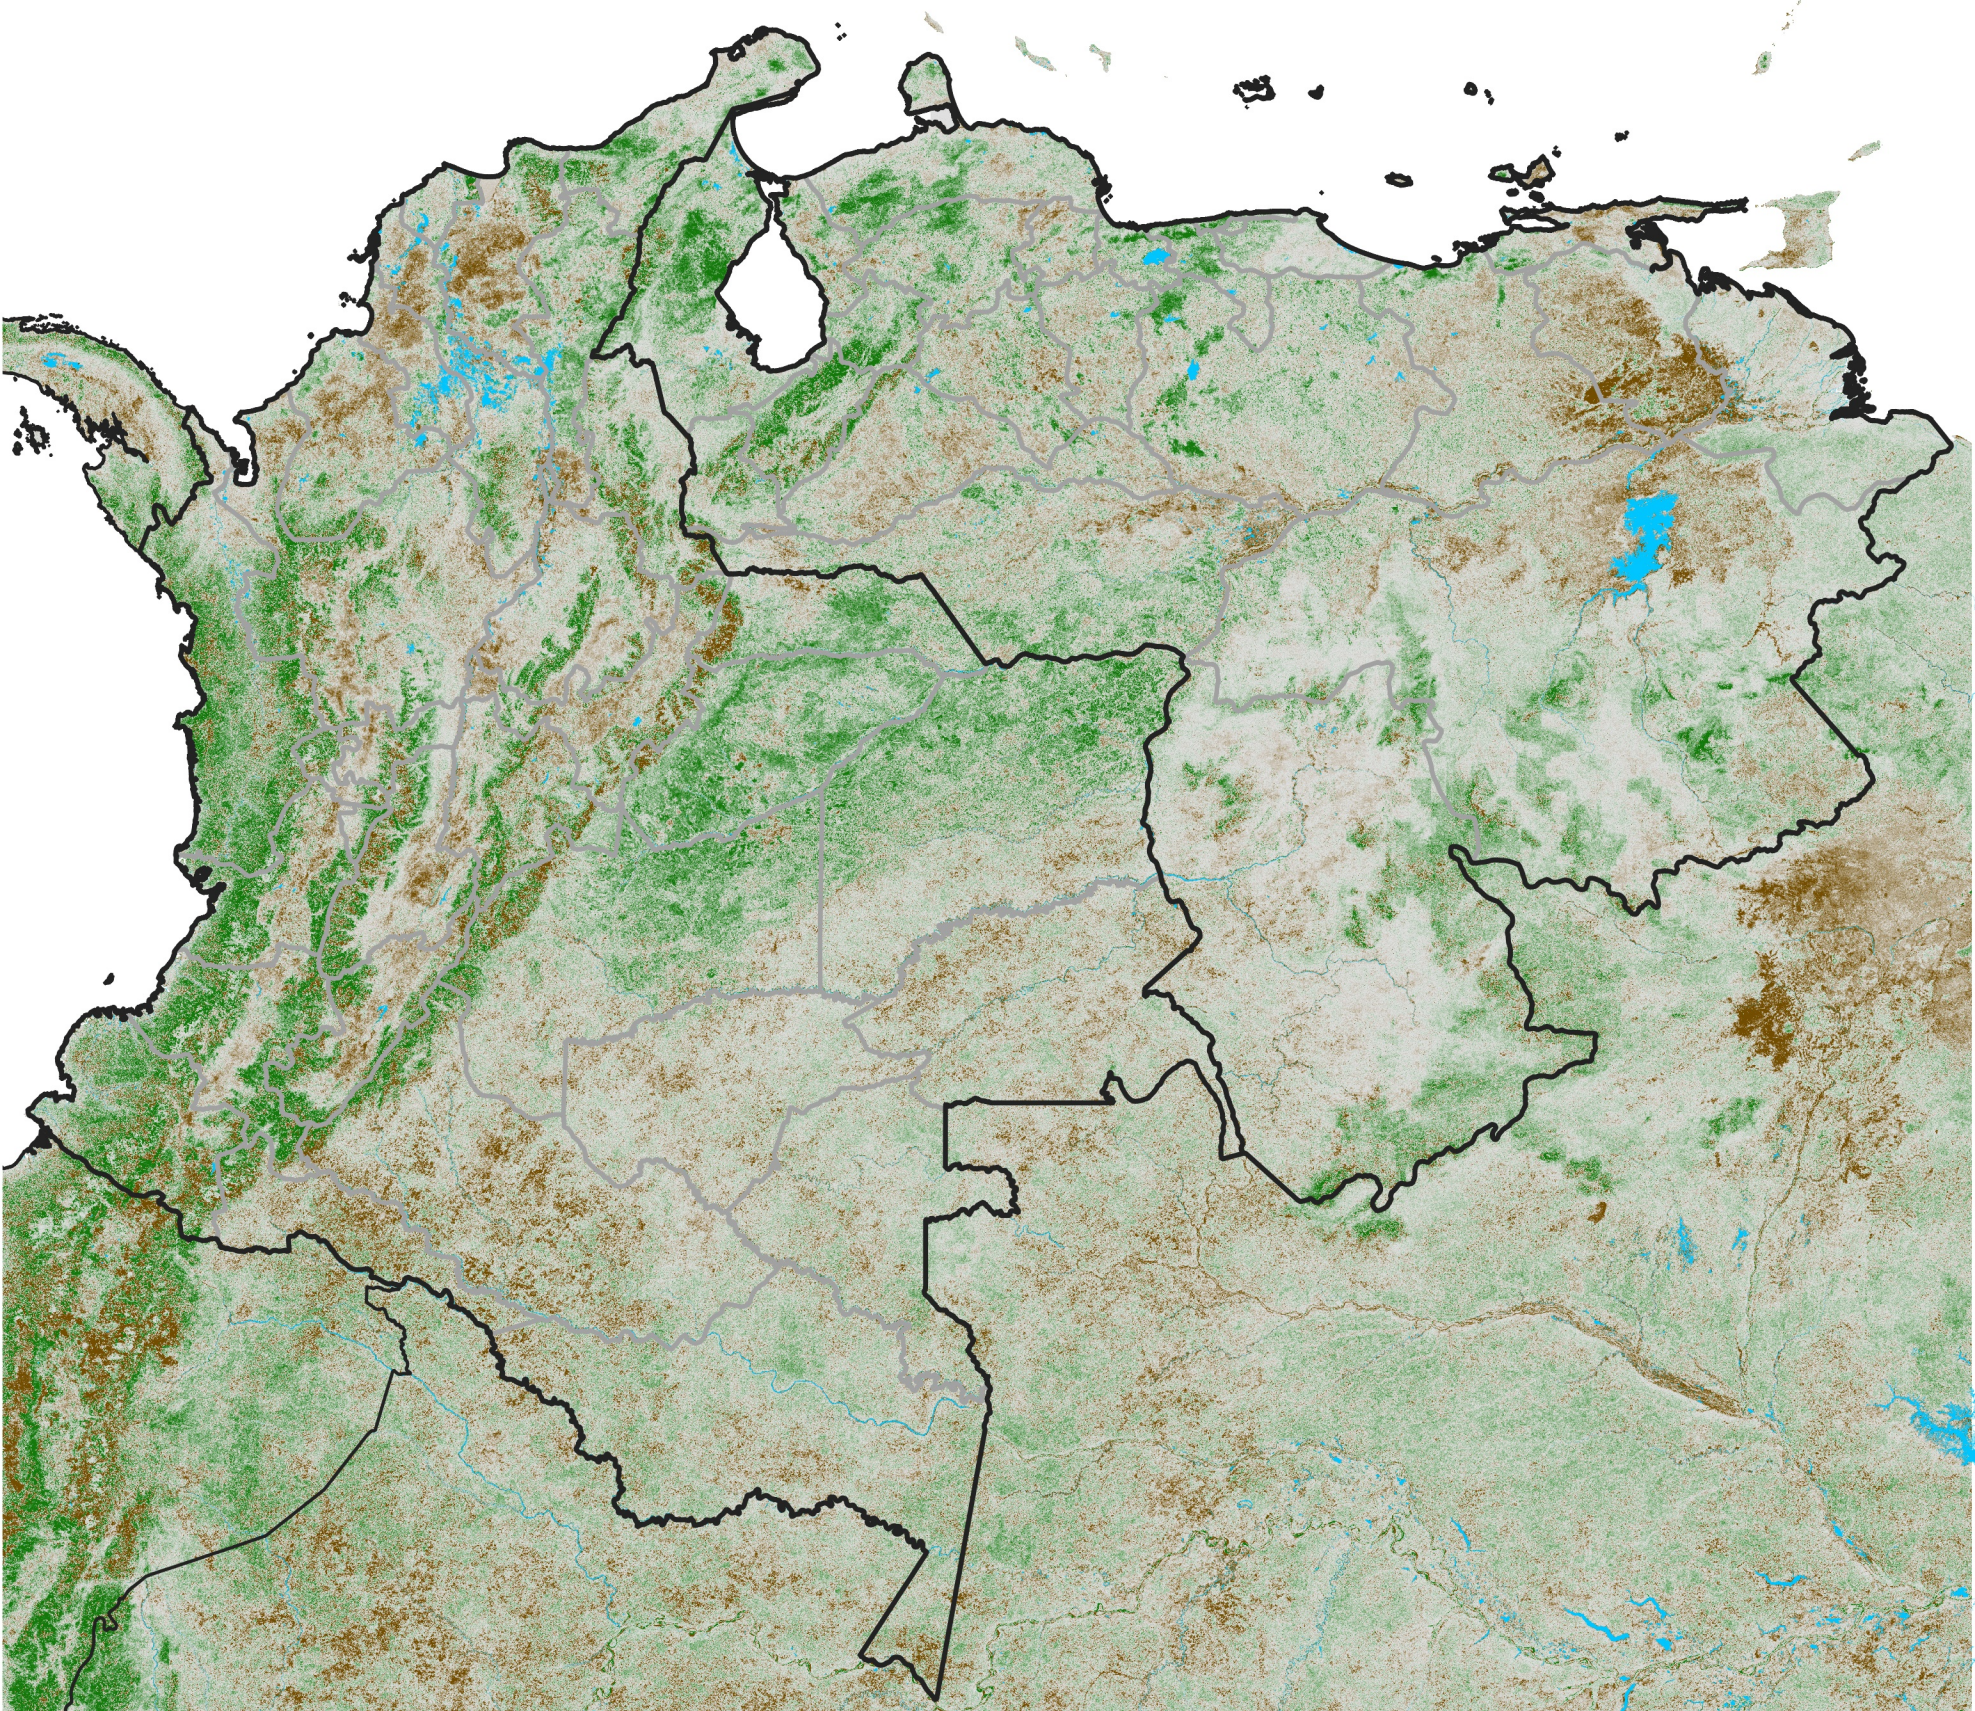

Colombia Venezuela NDVI Anomaly

2024 minus mean (2003 - 2022)

Period 08 / March 11 - 20, 2024

NDVI Anomaly

< -0.3 -0.2 -0.1 -0.05 0.05 0.1 0.2 > 0.3

Negative

No Difference

Positive