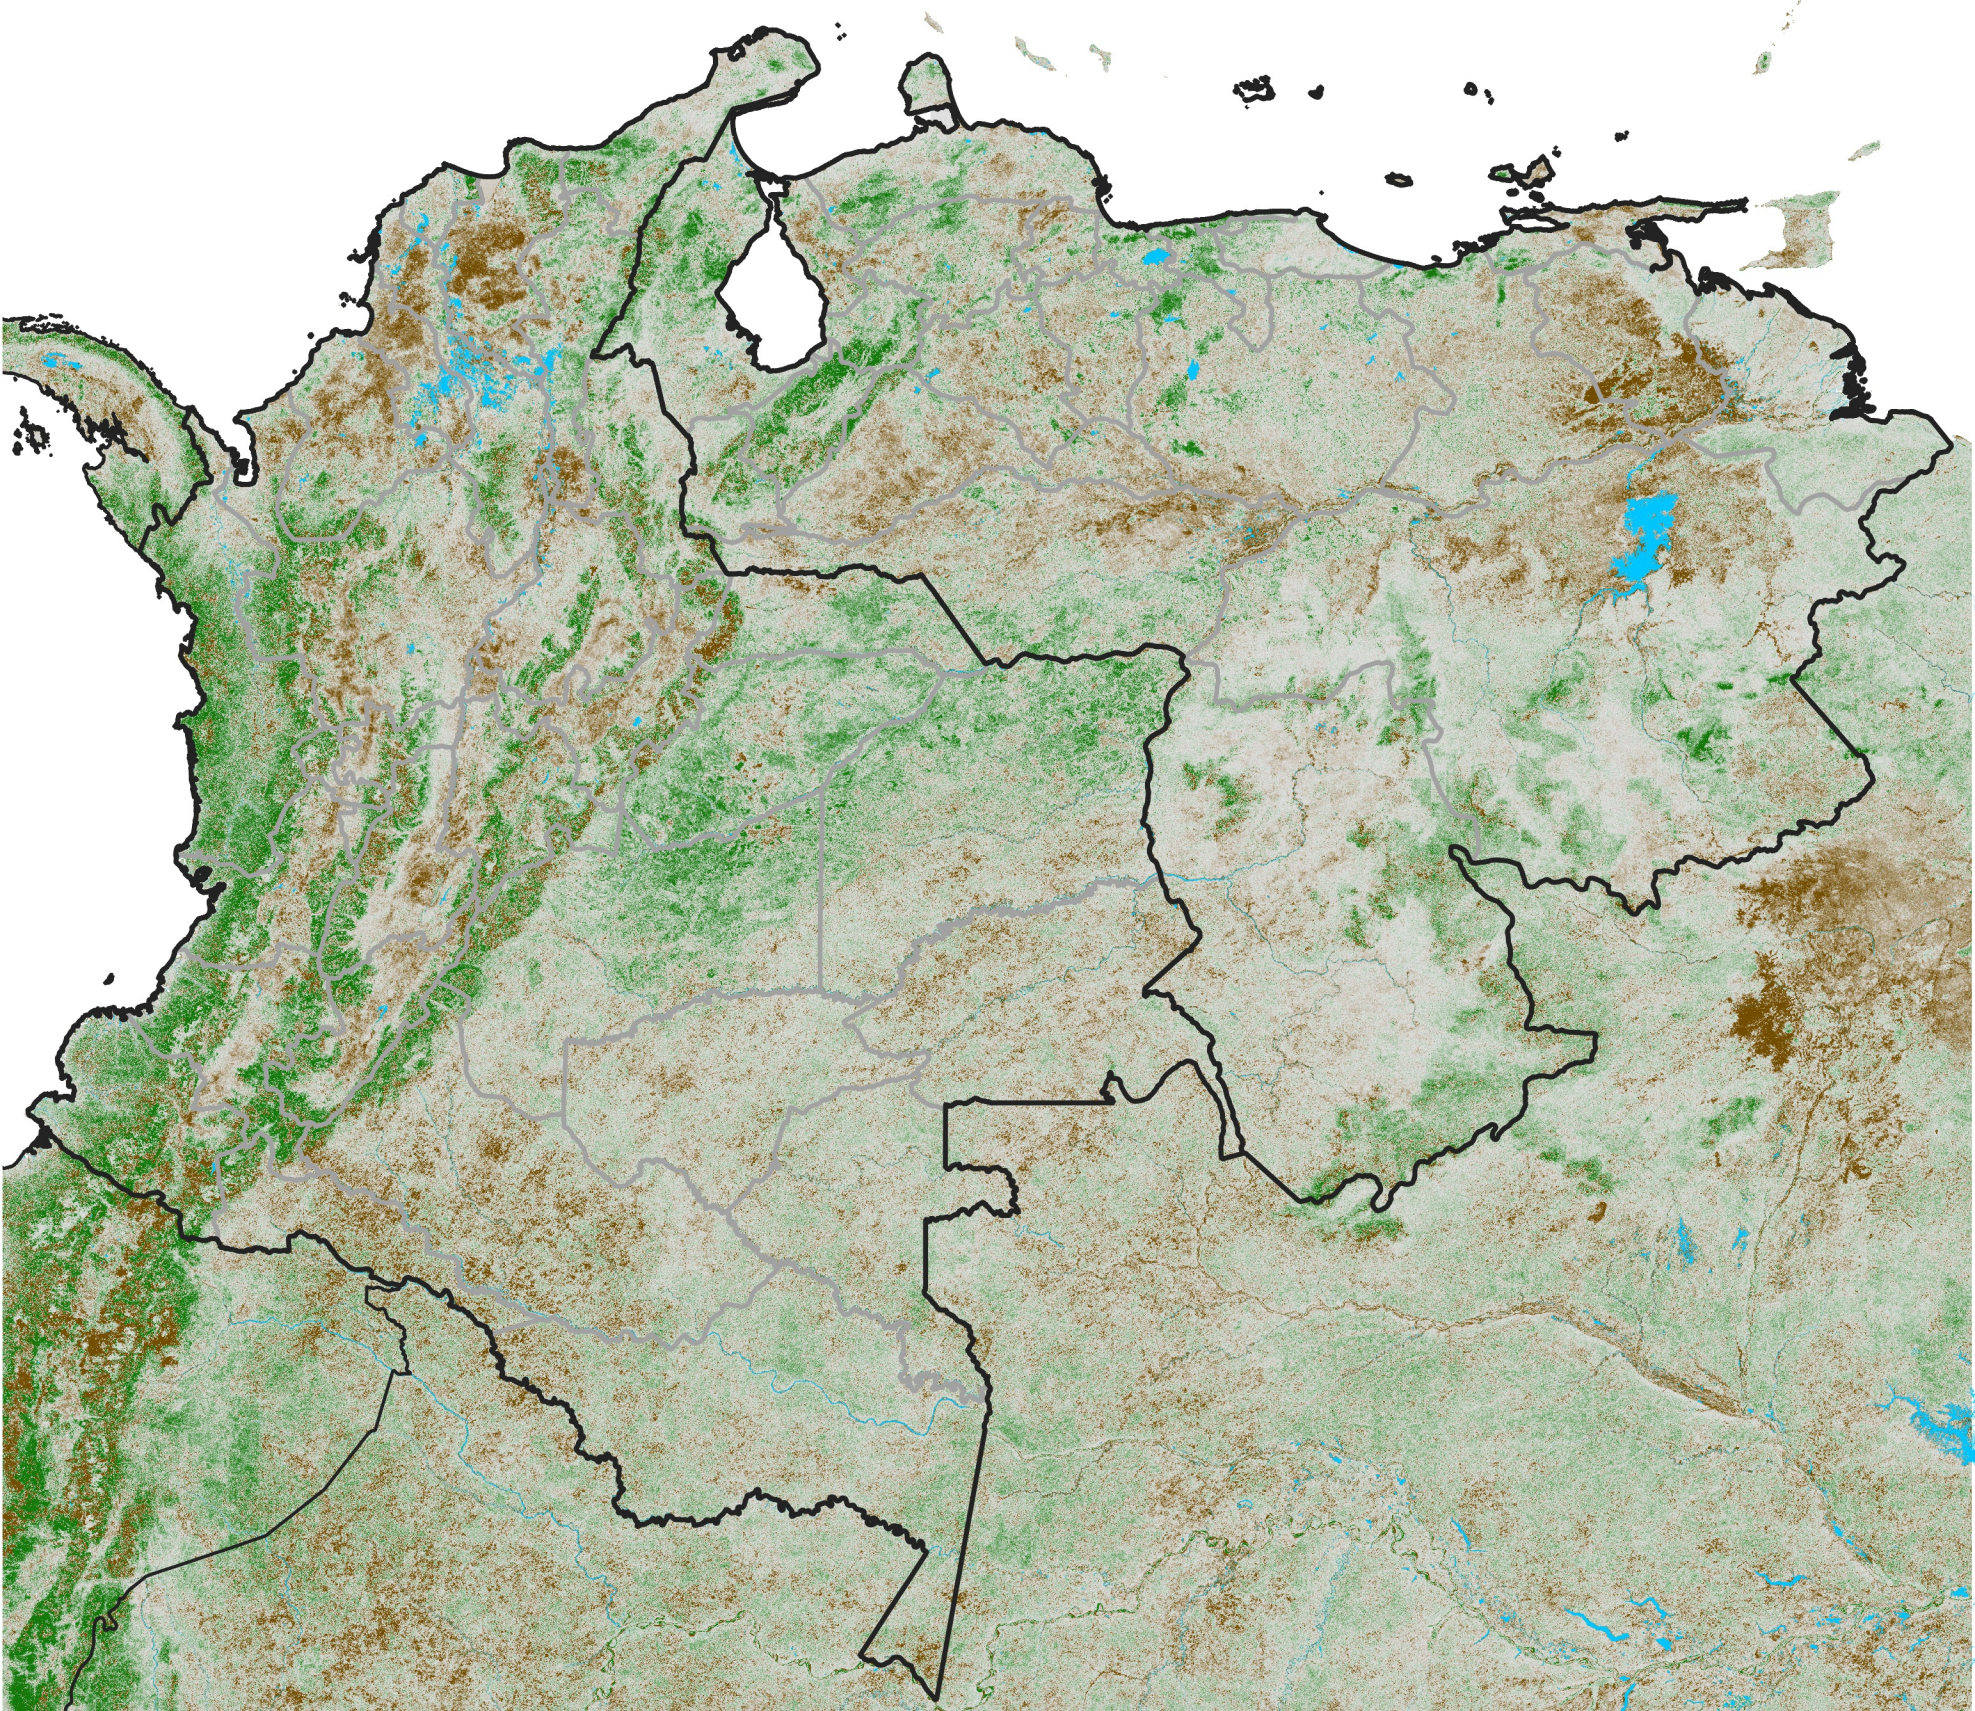

# Colombia Venezuela NDVI Anomaly

2024 minus mean (2003 - 2022)

Period 09 / March 21 - 31, 2024

## NDVI Anomaly

< -0.3   -0.2   -0.1   -0.05   0.05   0.1   0.2   > 0.3

Negative

No Difference

Positive