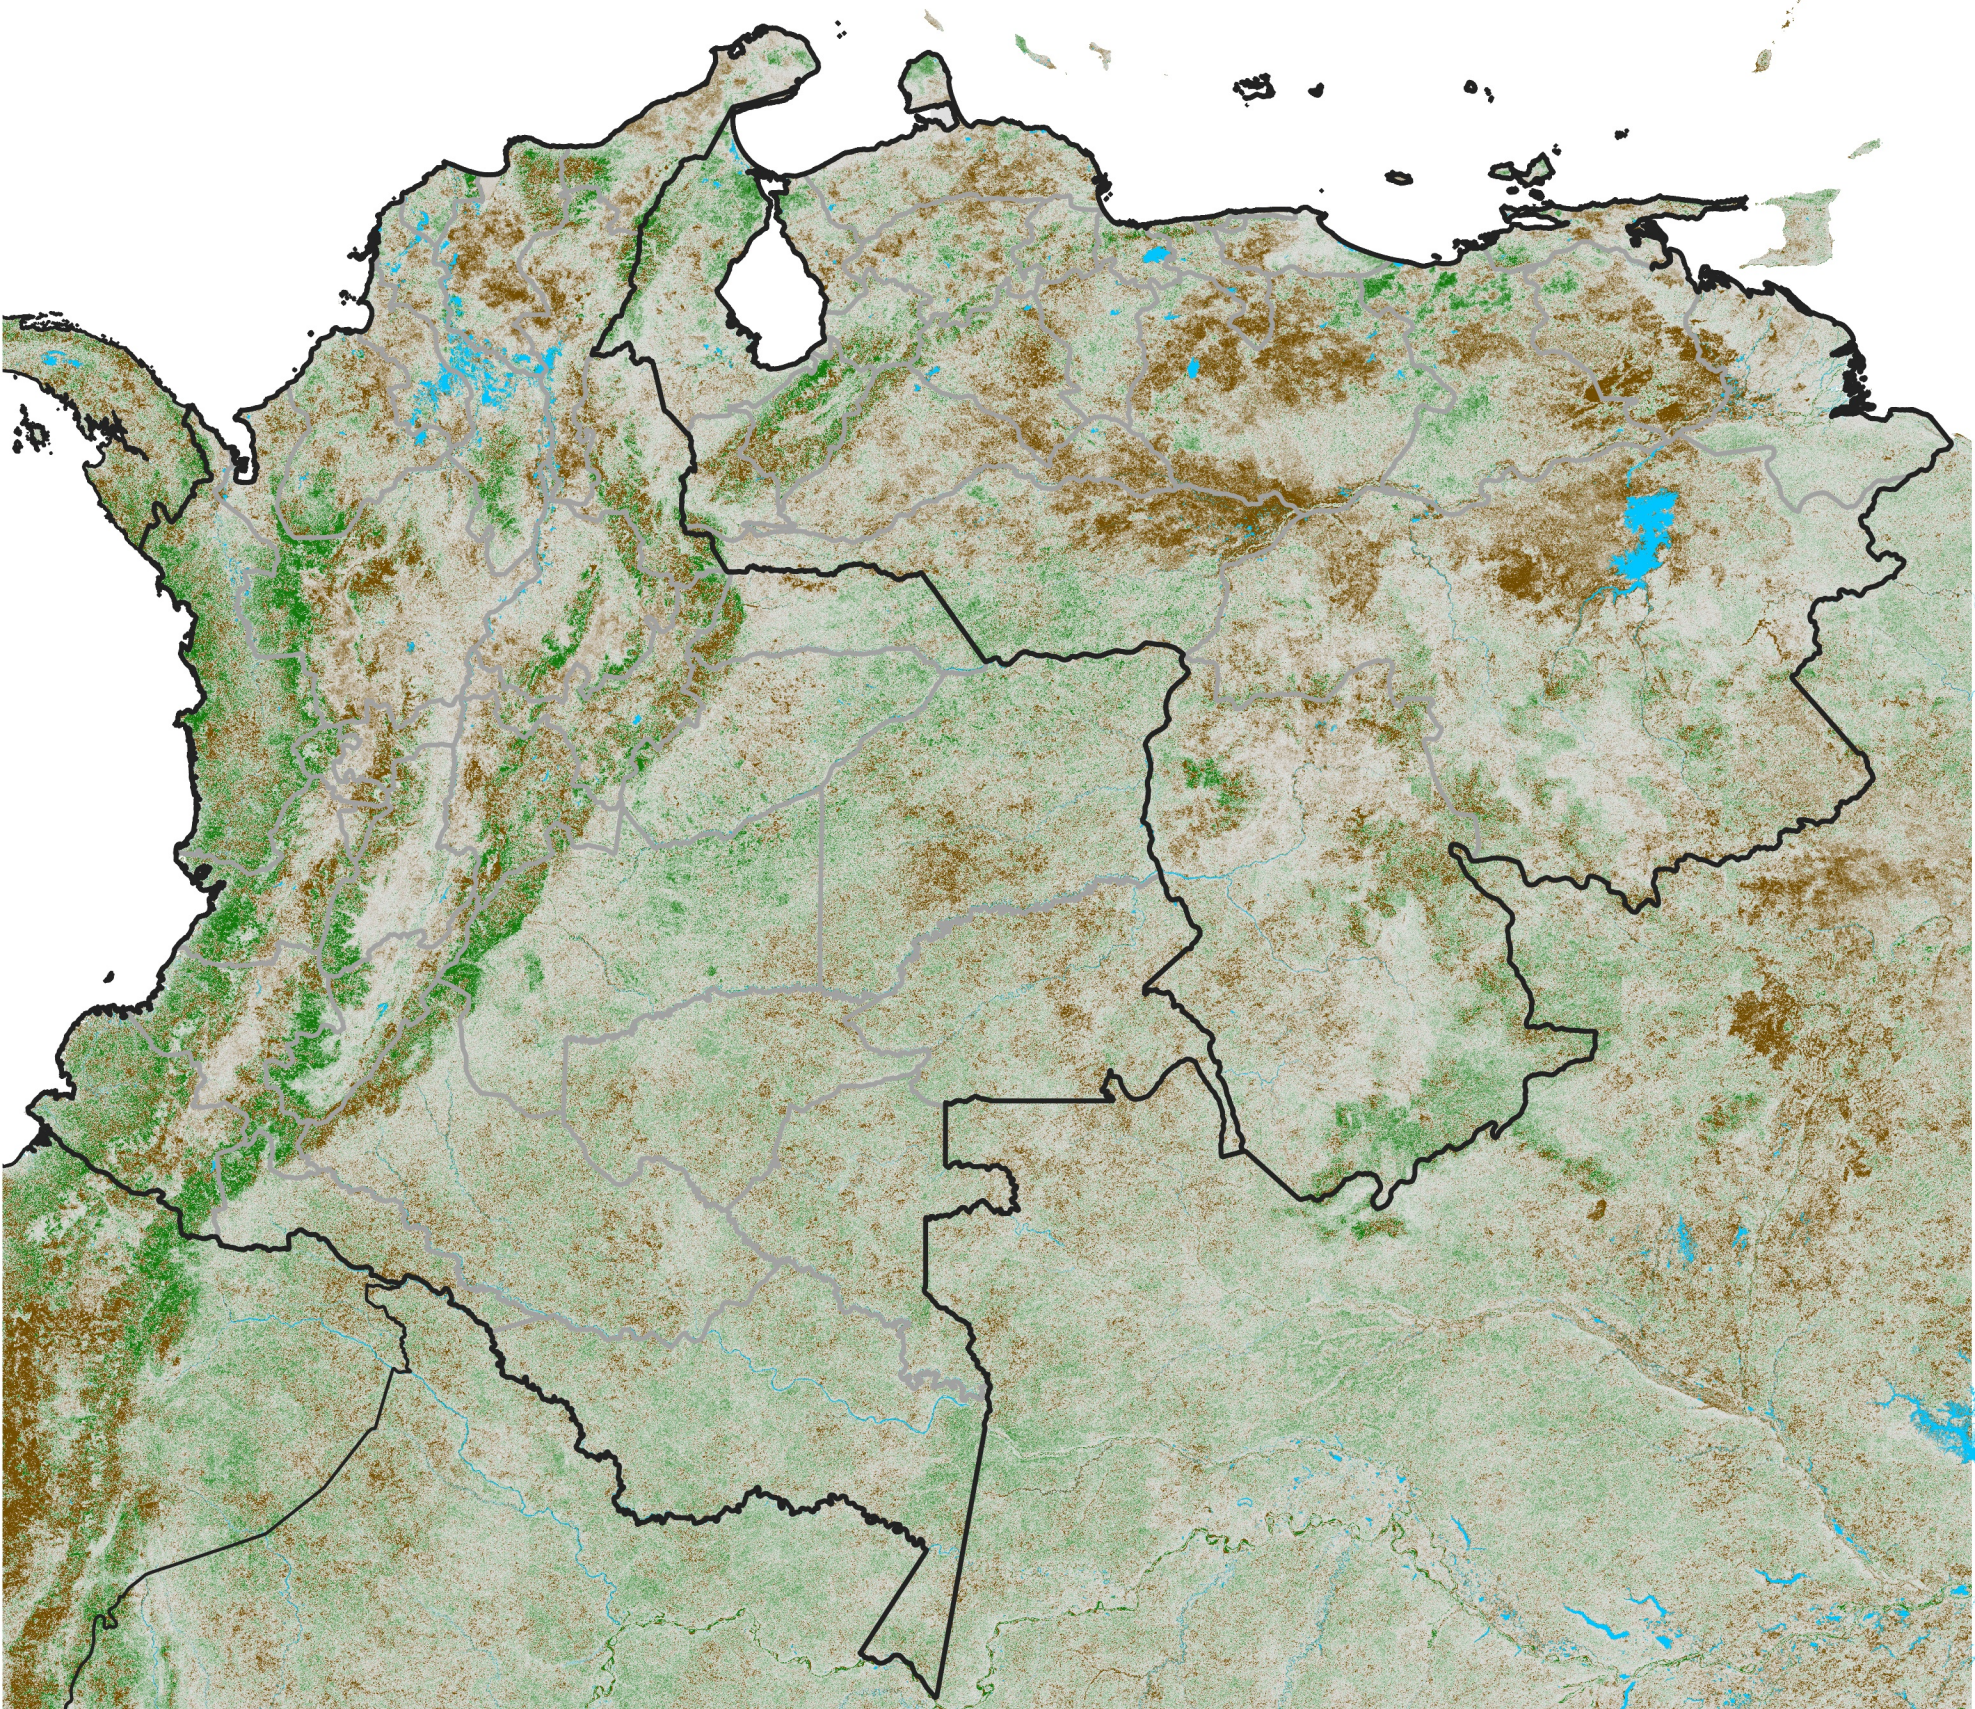

Colombia Venezuela NDVI Anomaly

2024 minus mean (2003 - 2022)

Period 13 / May 01 - 10, 2024

NDVI Anomaly

< -0.3 -0.2 -0.1 -0.05 0.05 0.1 0.2 > 0.3

Negative

No Difference

Positive