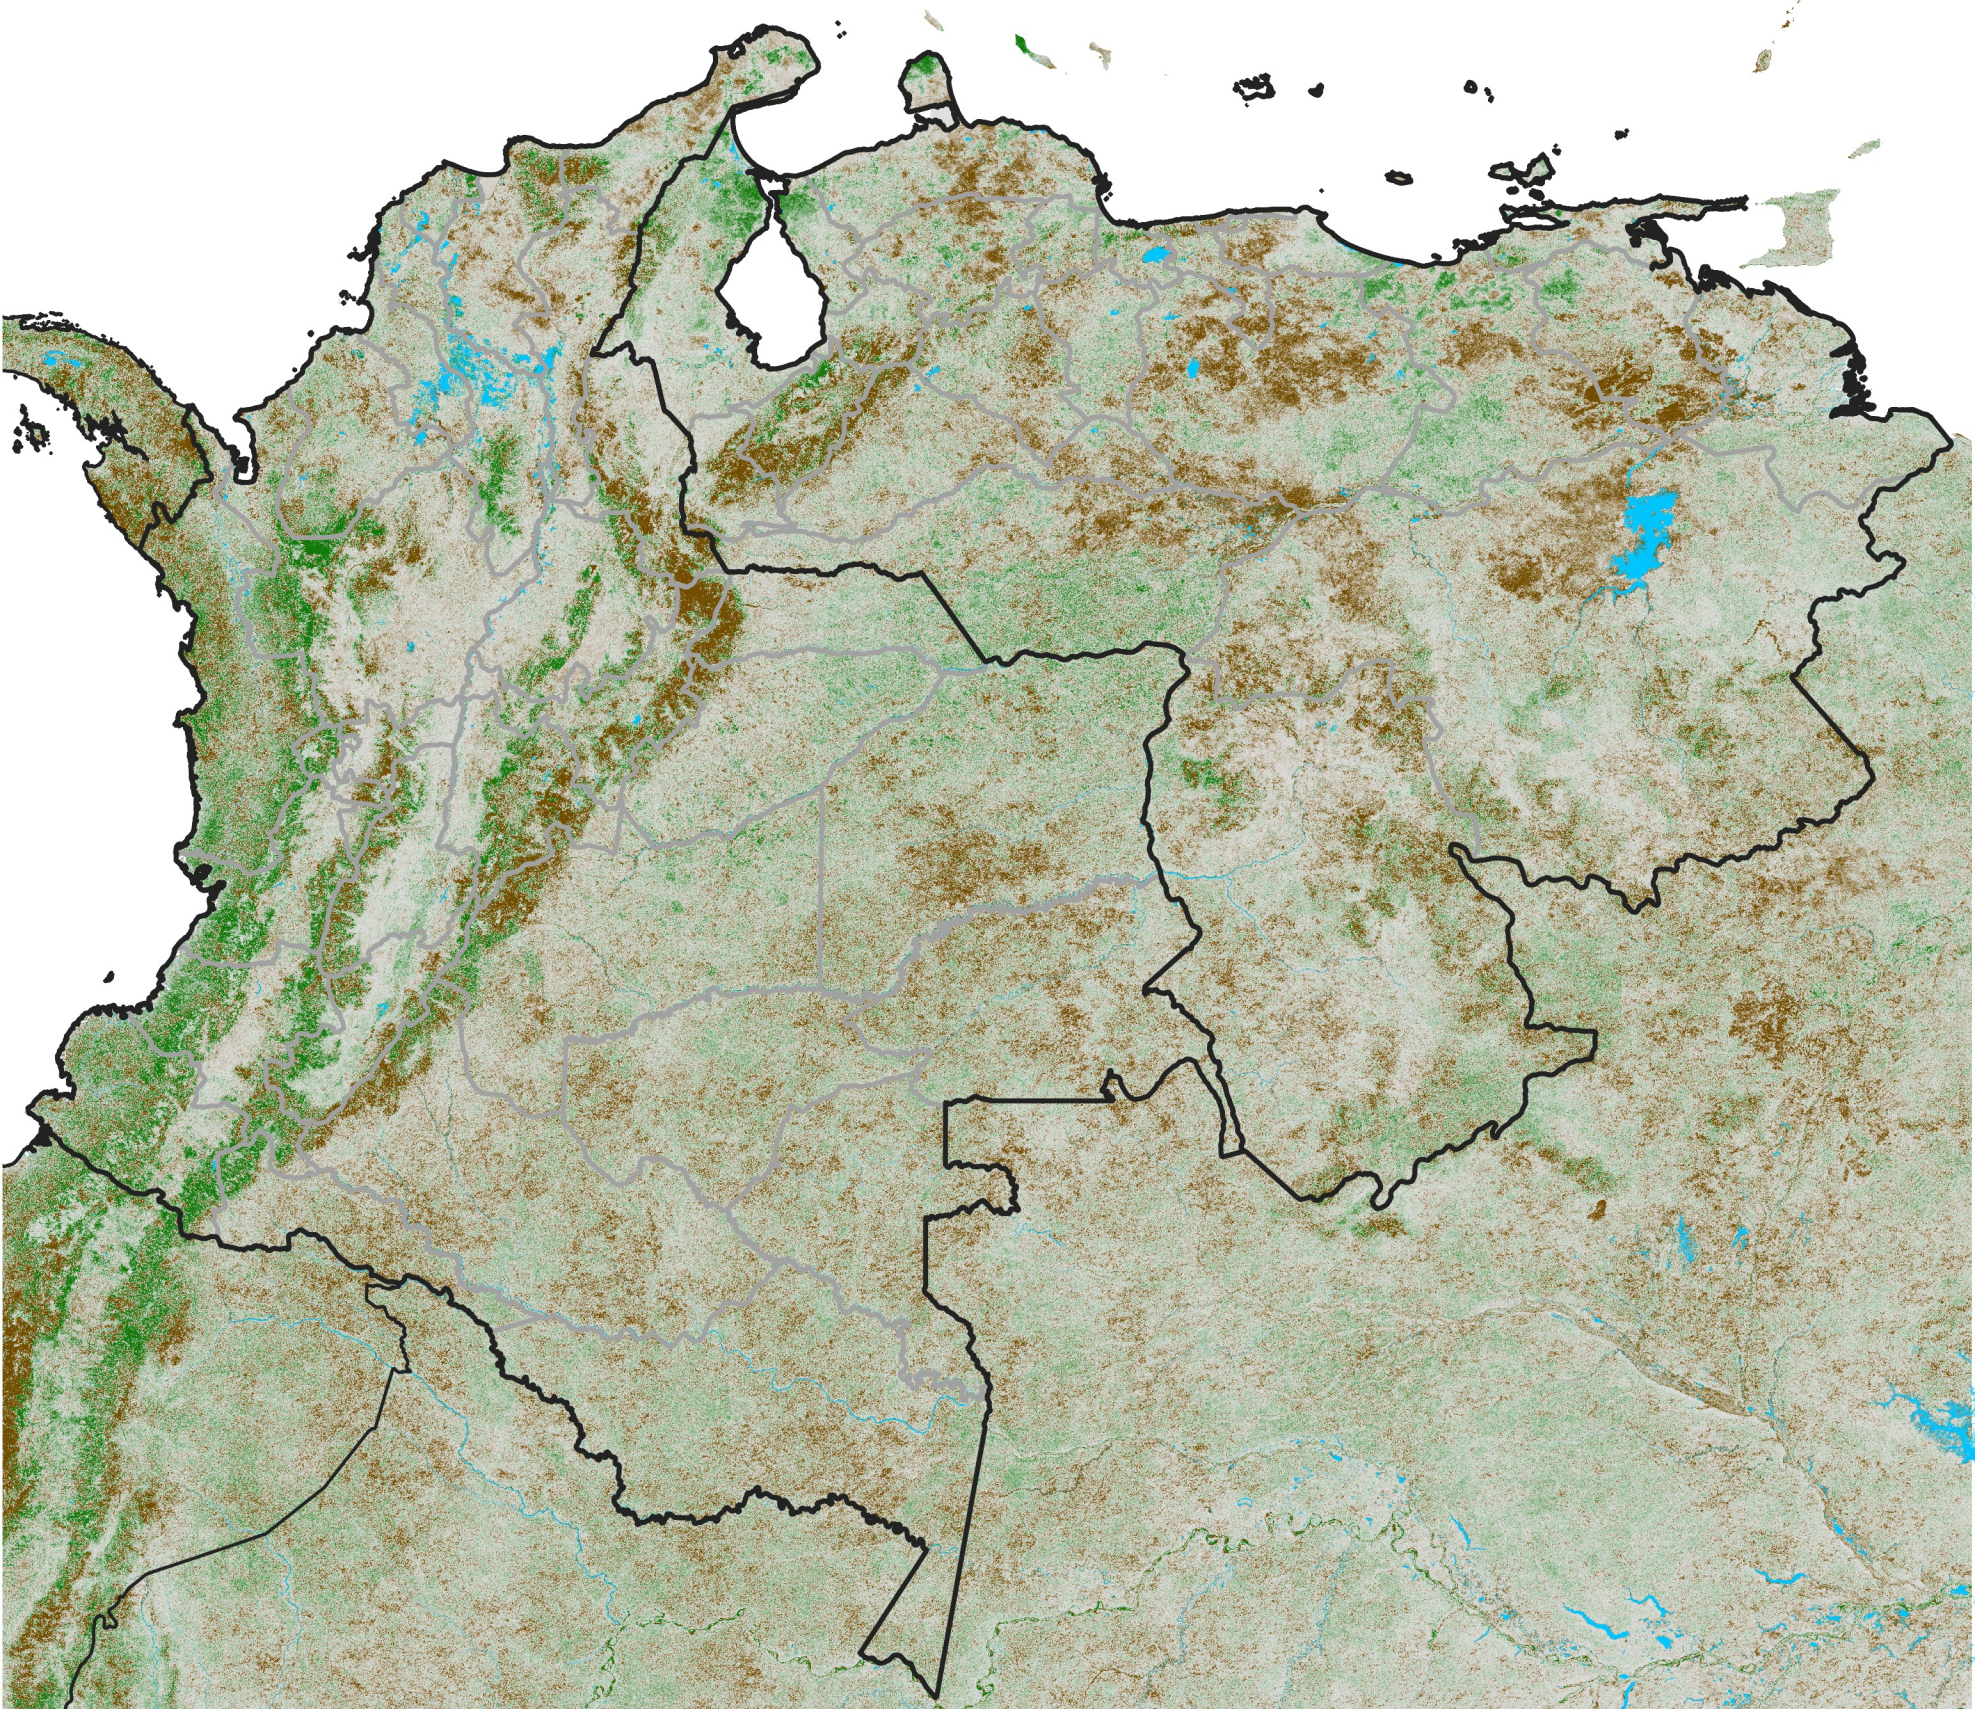

Colombia Venezuela NDVI Anomaly

2024 minus mean (2003 - 2022)

Period 15 / May 21 - 31, 2024

NDVI Anomaly

< -0.3 -0.2 -0.1 -0.05 0.05 0.1 0.2 > 0.3

Negative

No Difference

Positive