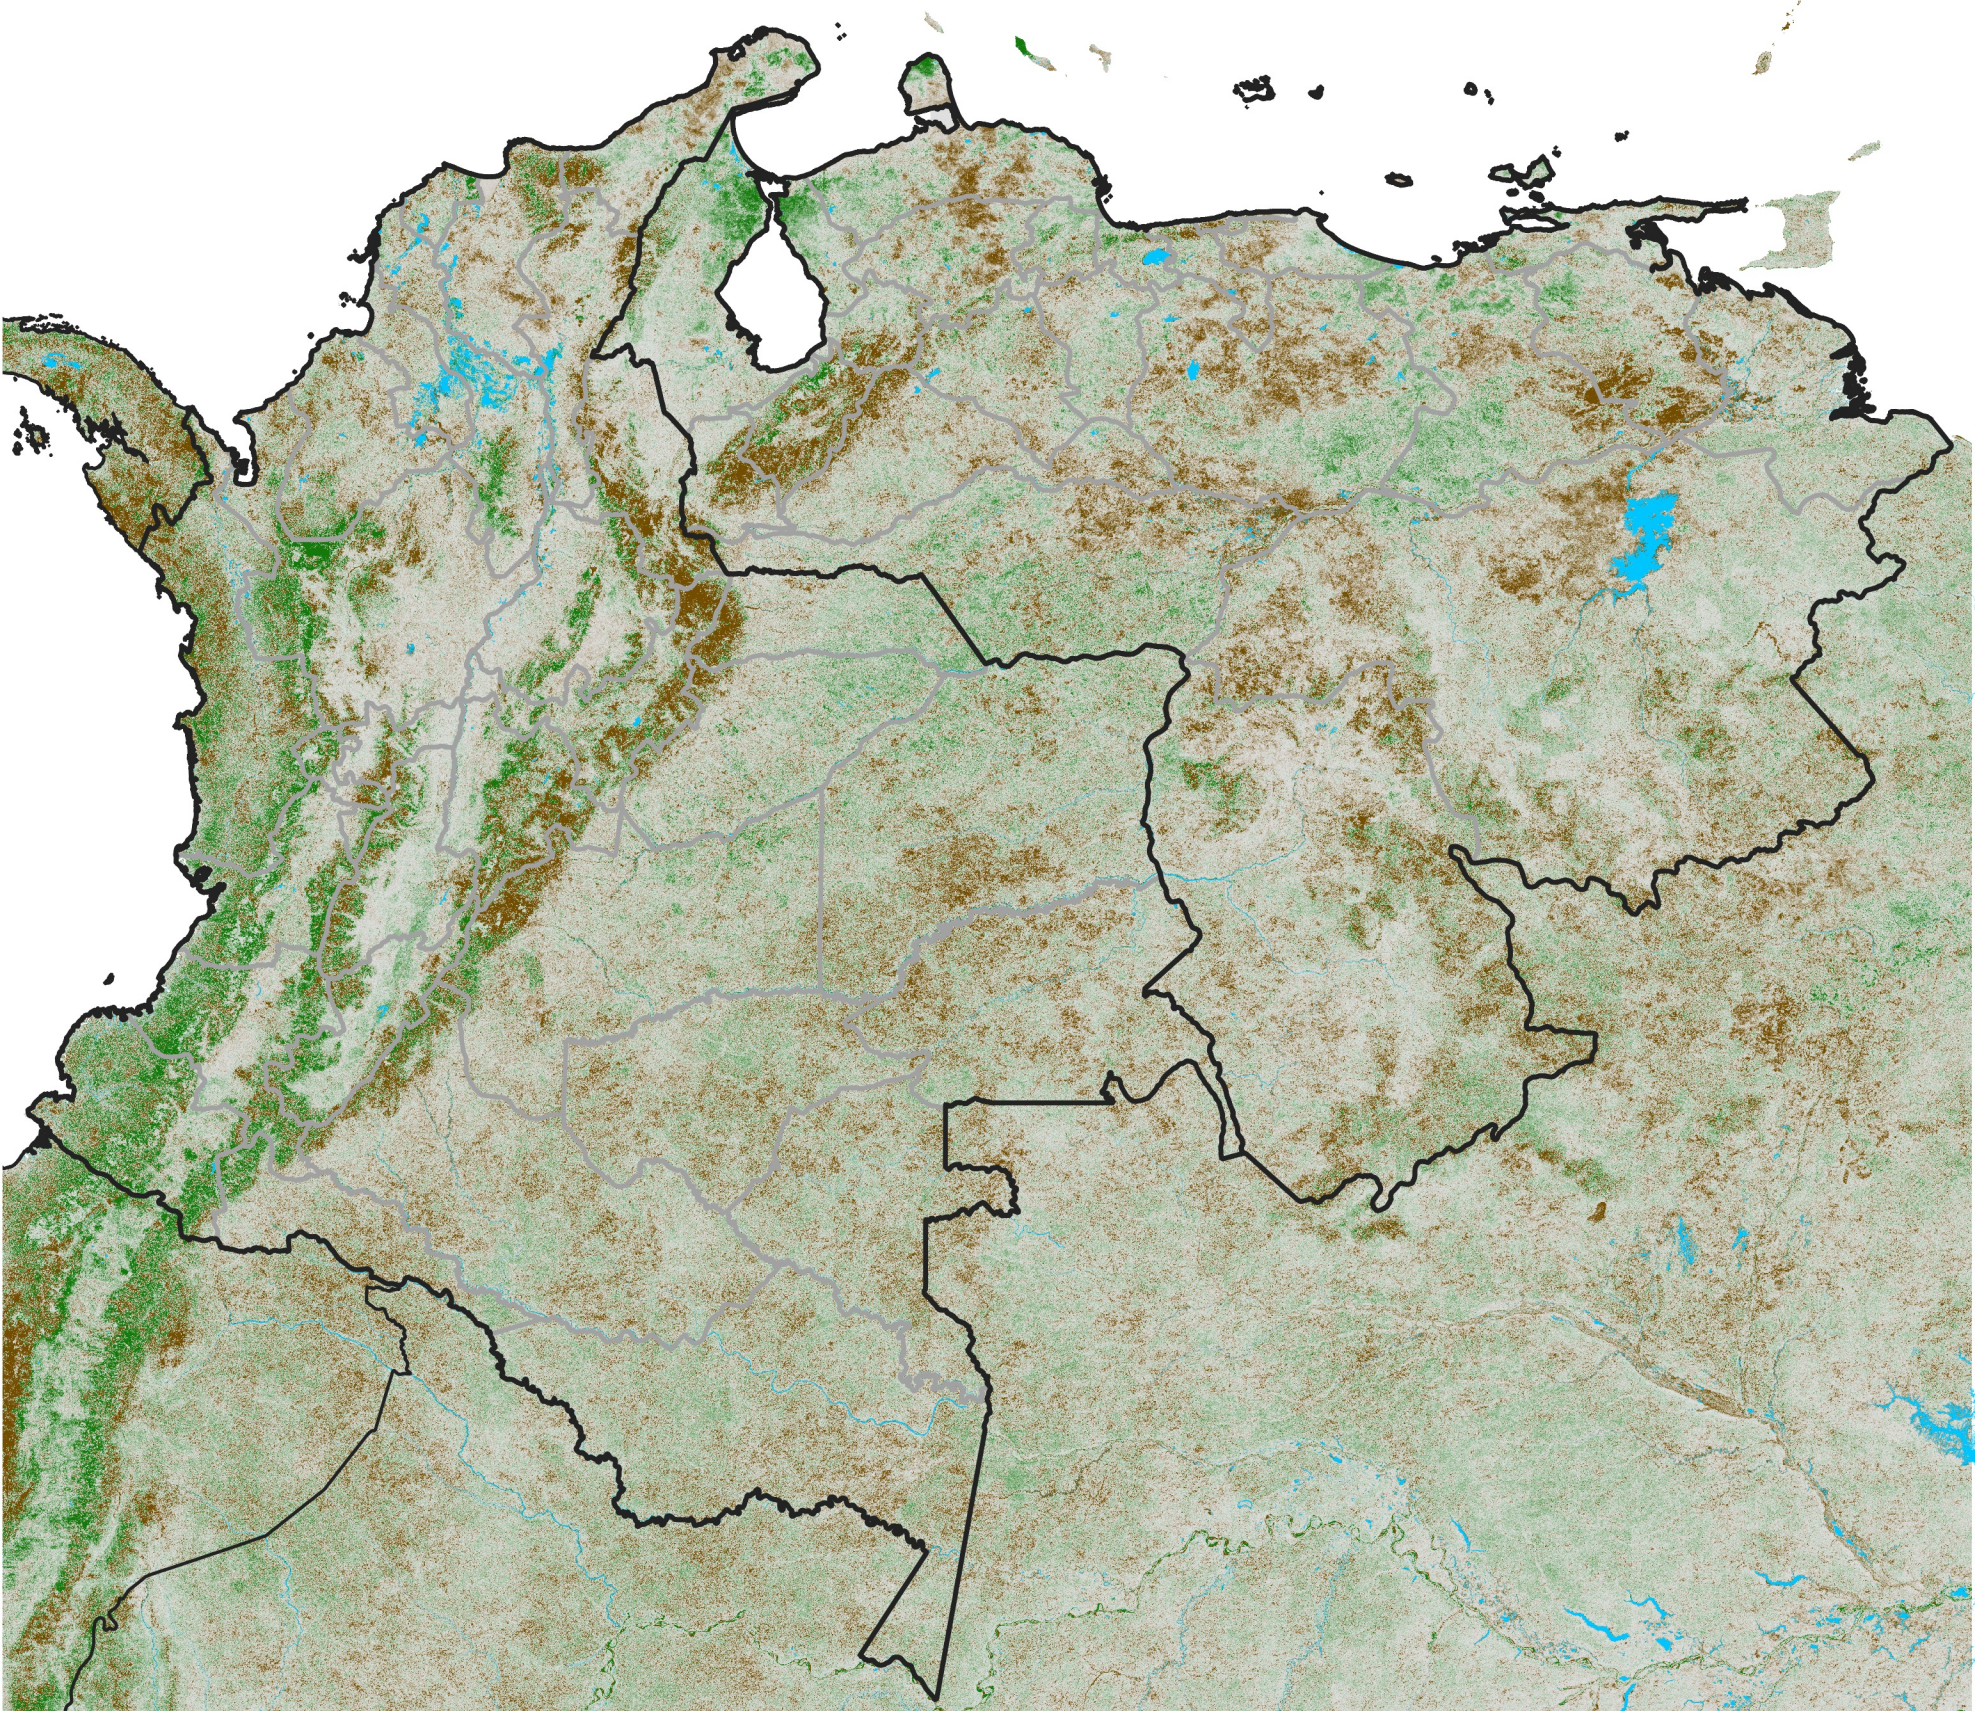

Colombia Venezuela NDVI Anomaly

2024 minus mean (2003 - 2022)

Period 16 / June 01 - 10, 2024

NDVI Anomaly

< -0.3 -0.2 -0.1 -0.05 0.05 0.1 0.2 > 0.3

Negative

No Difference

Positive