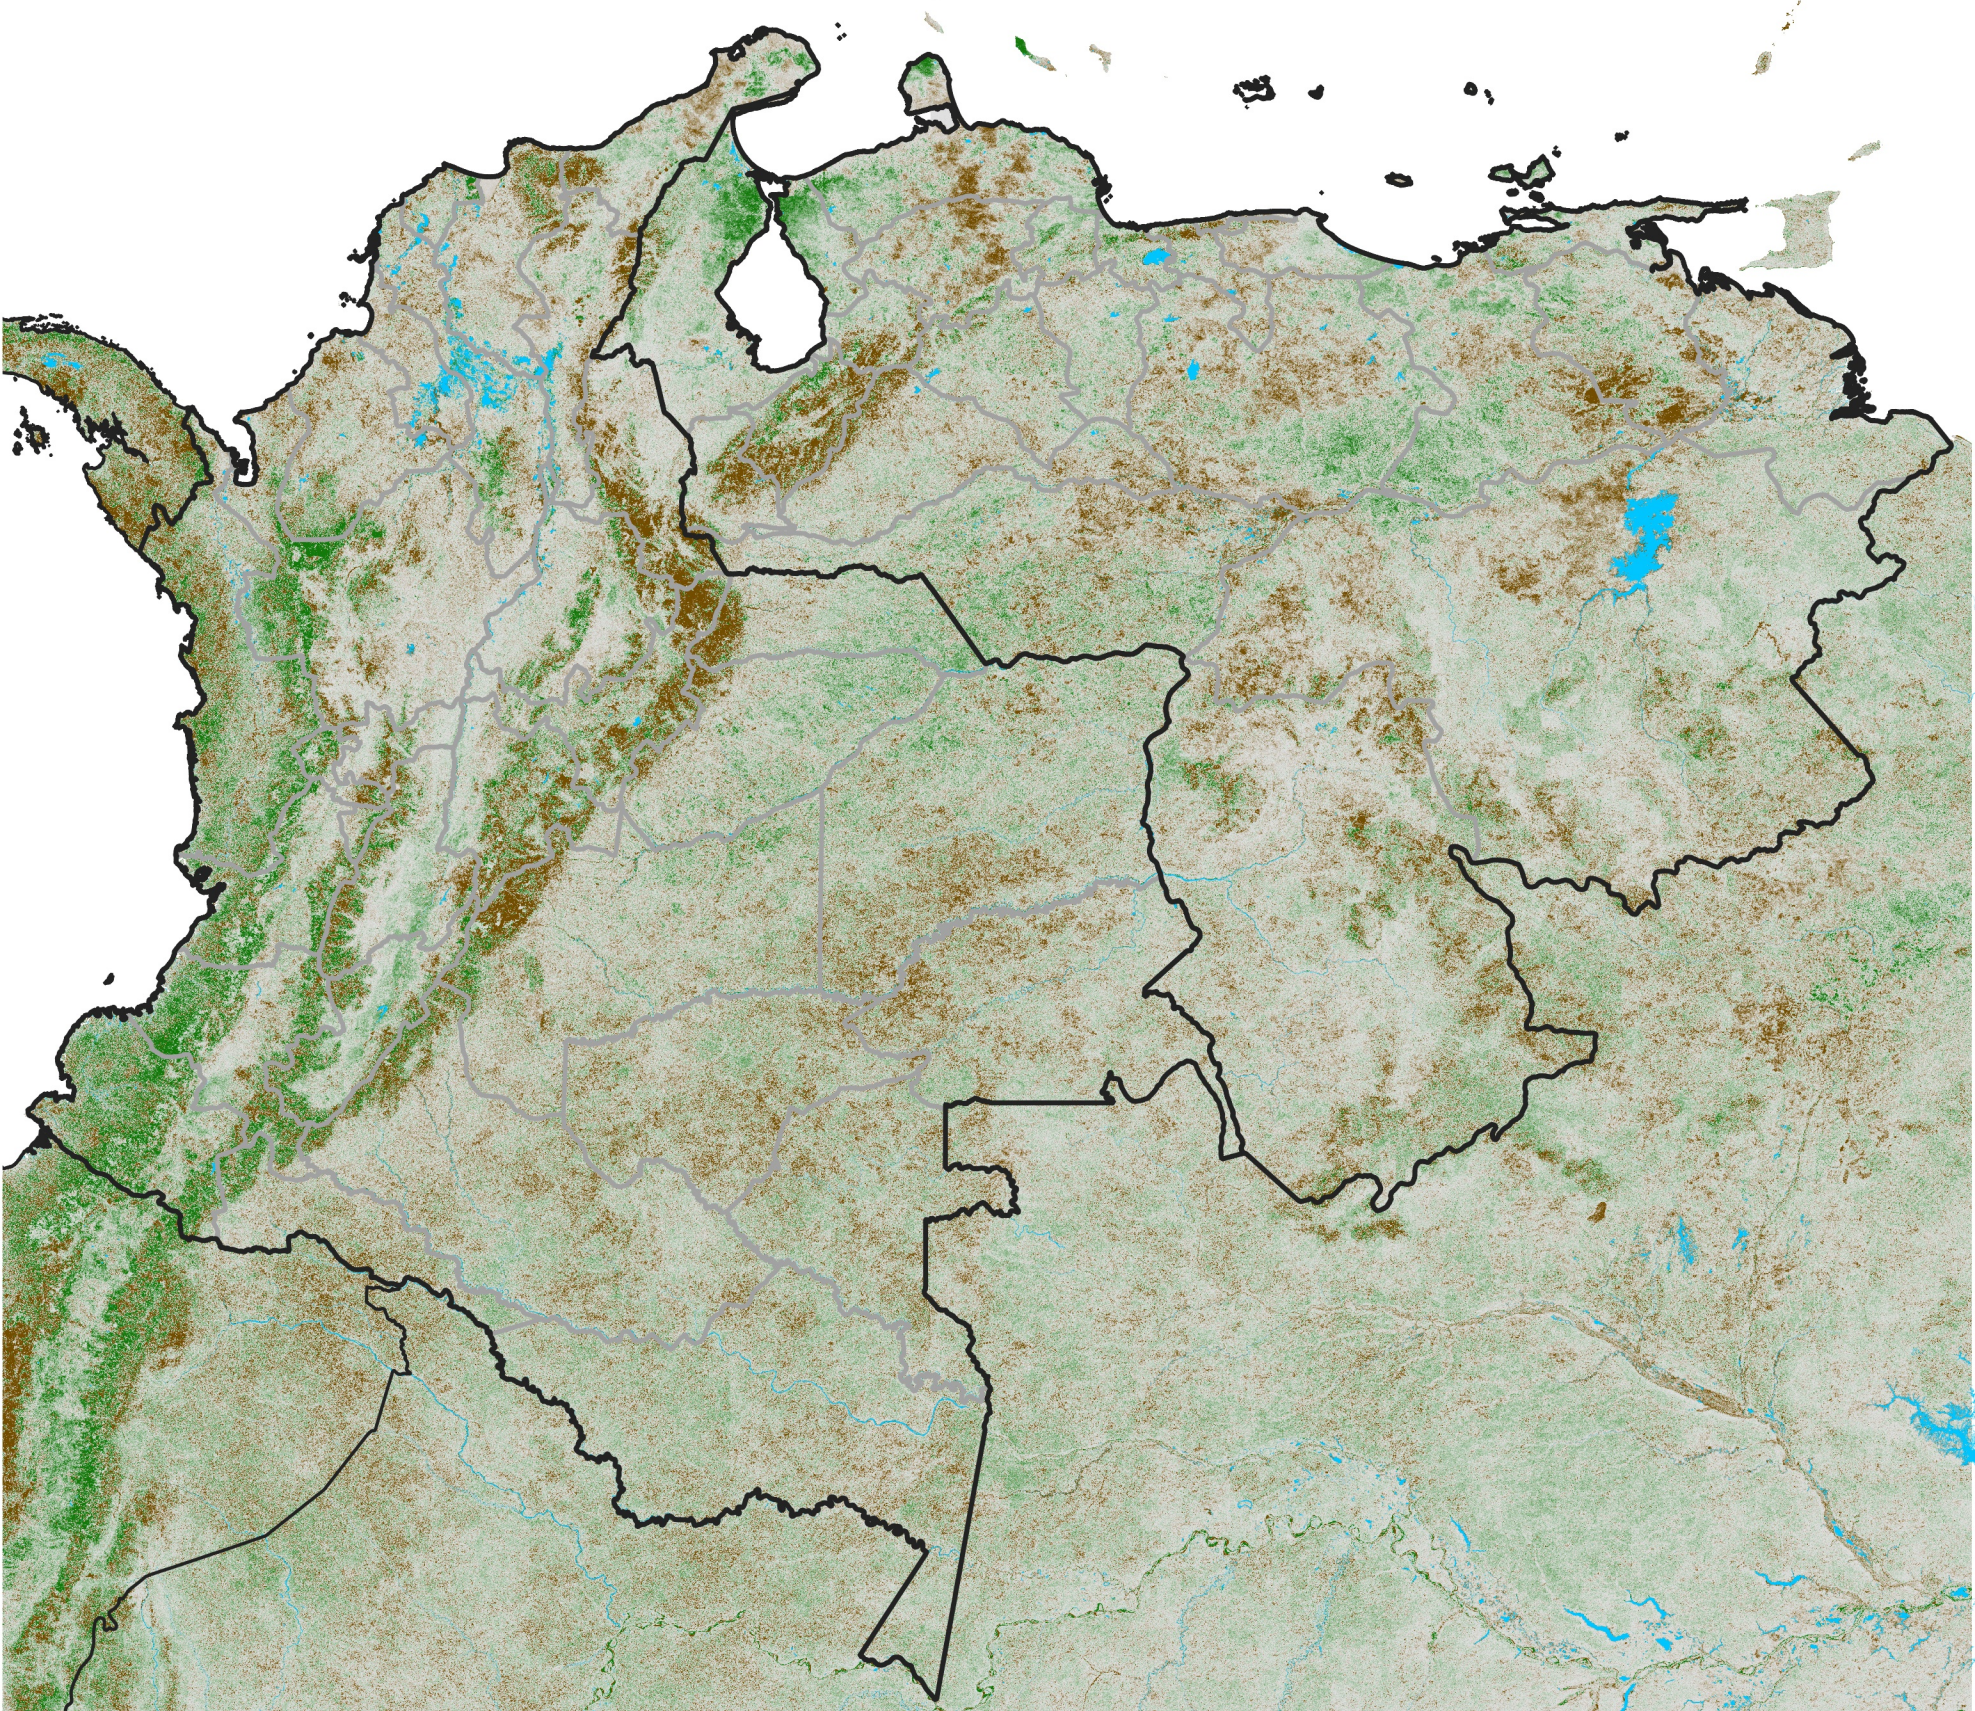

# Colombia Venezuela NDVI Anomaly

2024 minus mean (2003 - 2022)

Period 17 / June 11 - 20, 2024

## NDVI Anomaly

< -0.3   -0.2   -0.1   -0.05   0.05   0.1   0.2   > 0.3

Negative

No Difference

Positive