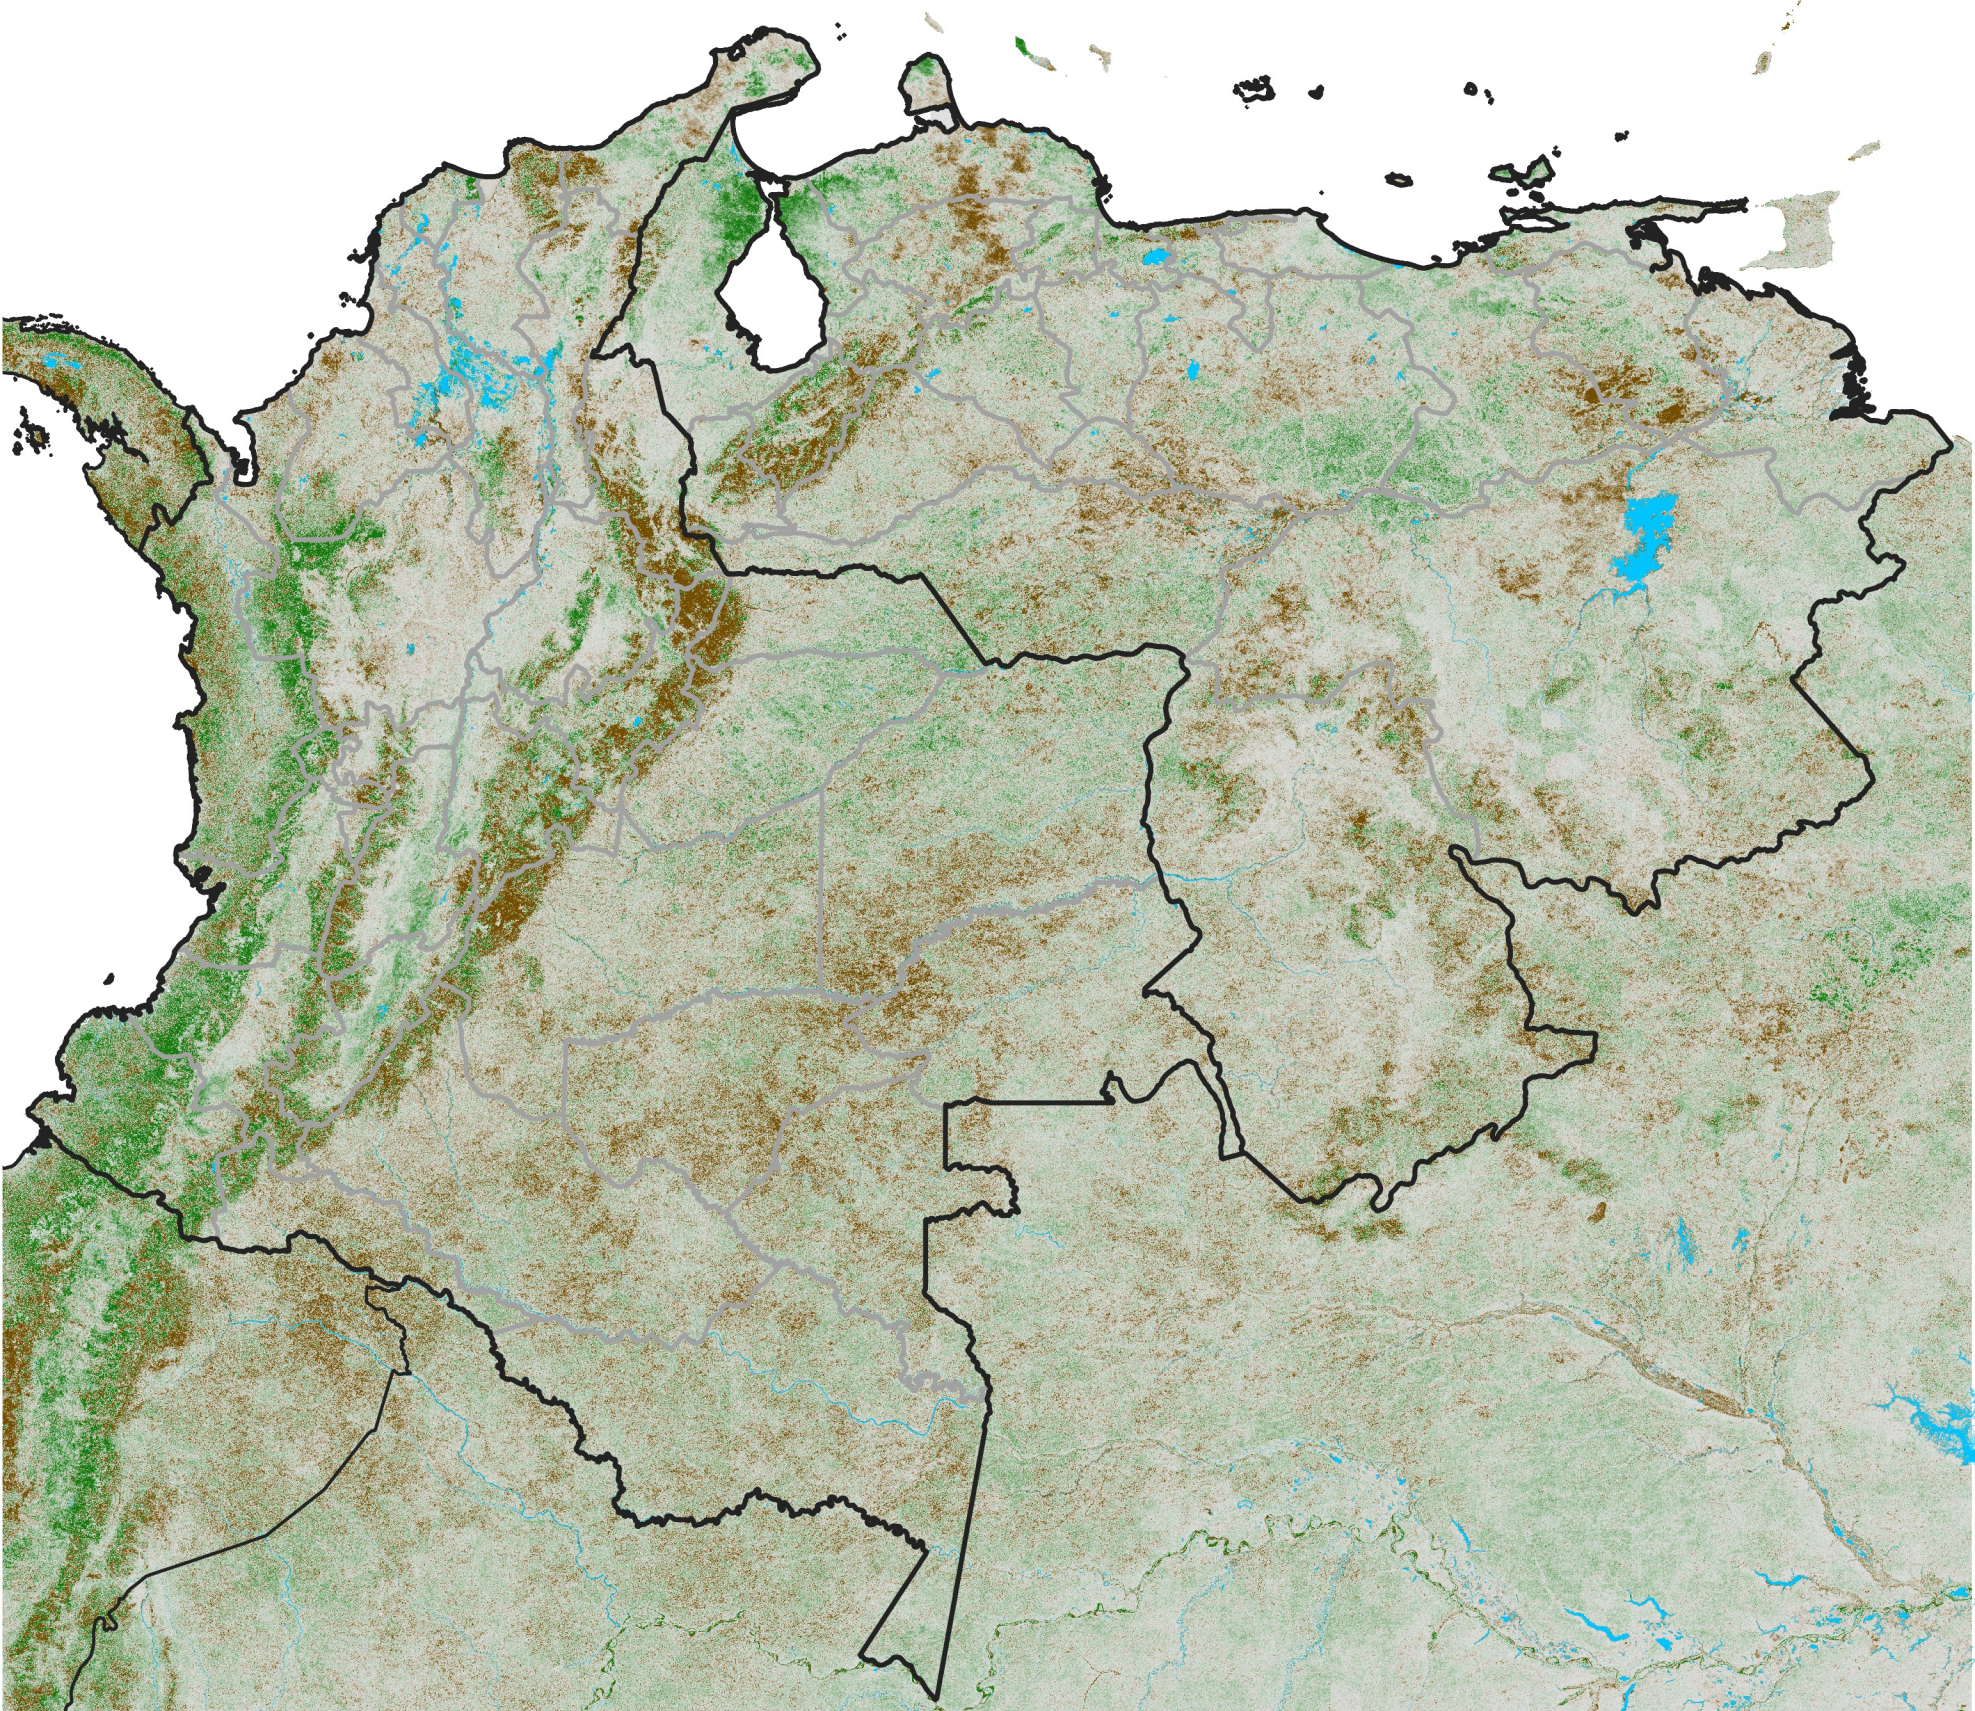

Colombia Venezuela NDVI Anomaly

2024 minus mean (2003 - 2022)

Period 18 / June 21 - 30, 2024

NDVI Anomaly

< -0.3 -0.2 -0.1 -0.05 0.05 0.1 0.2 > 0.3

Negative

No Difference

Positive