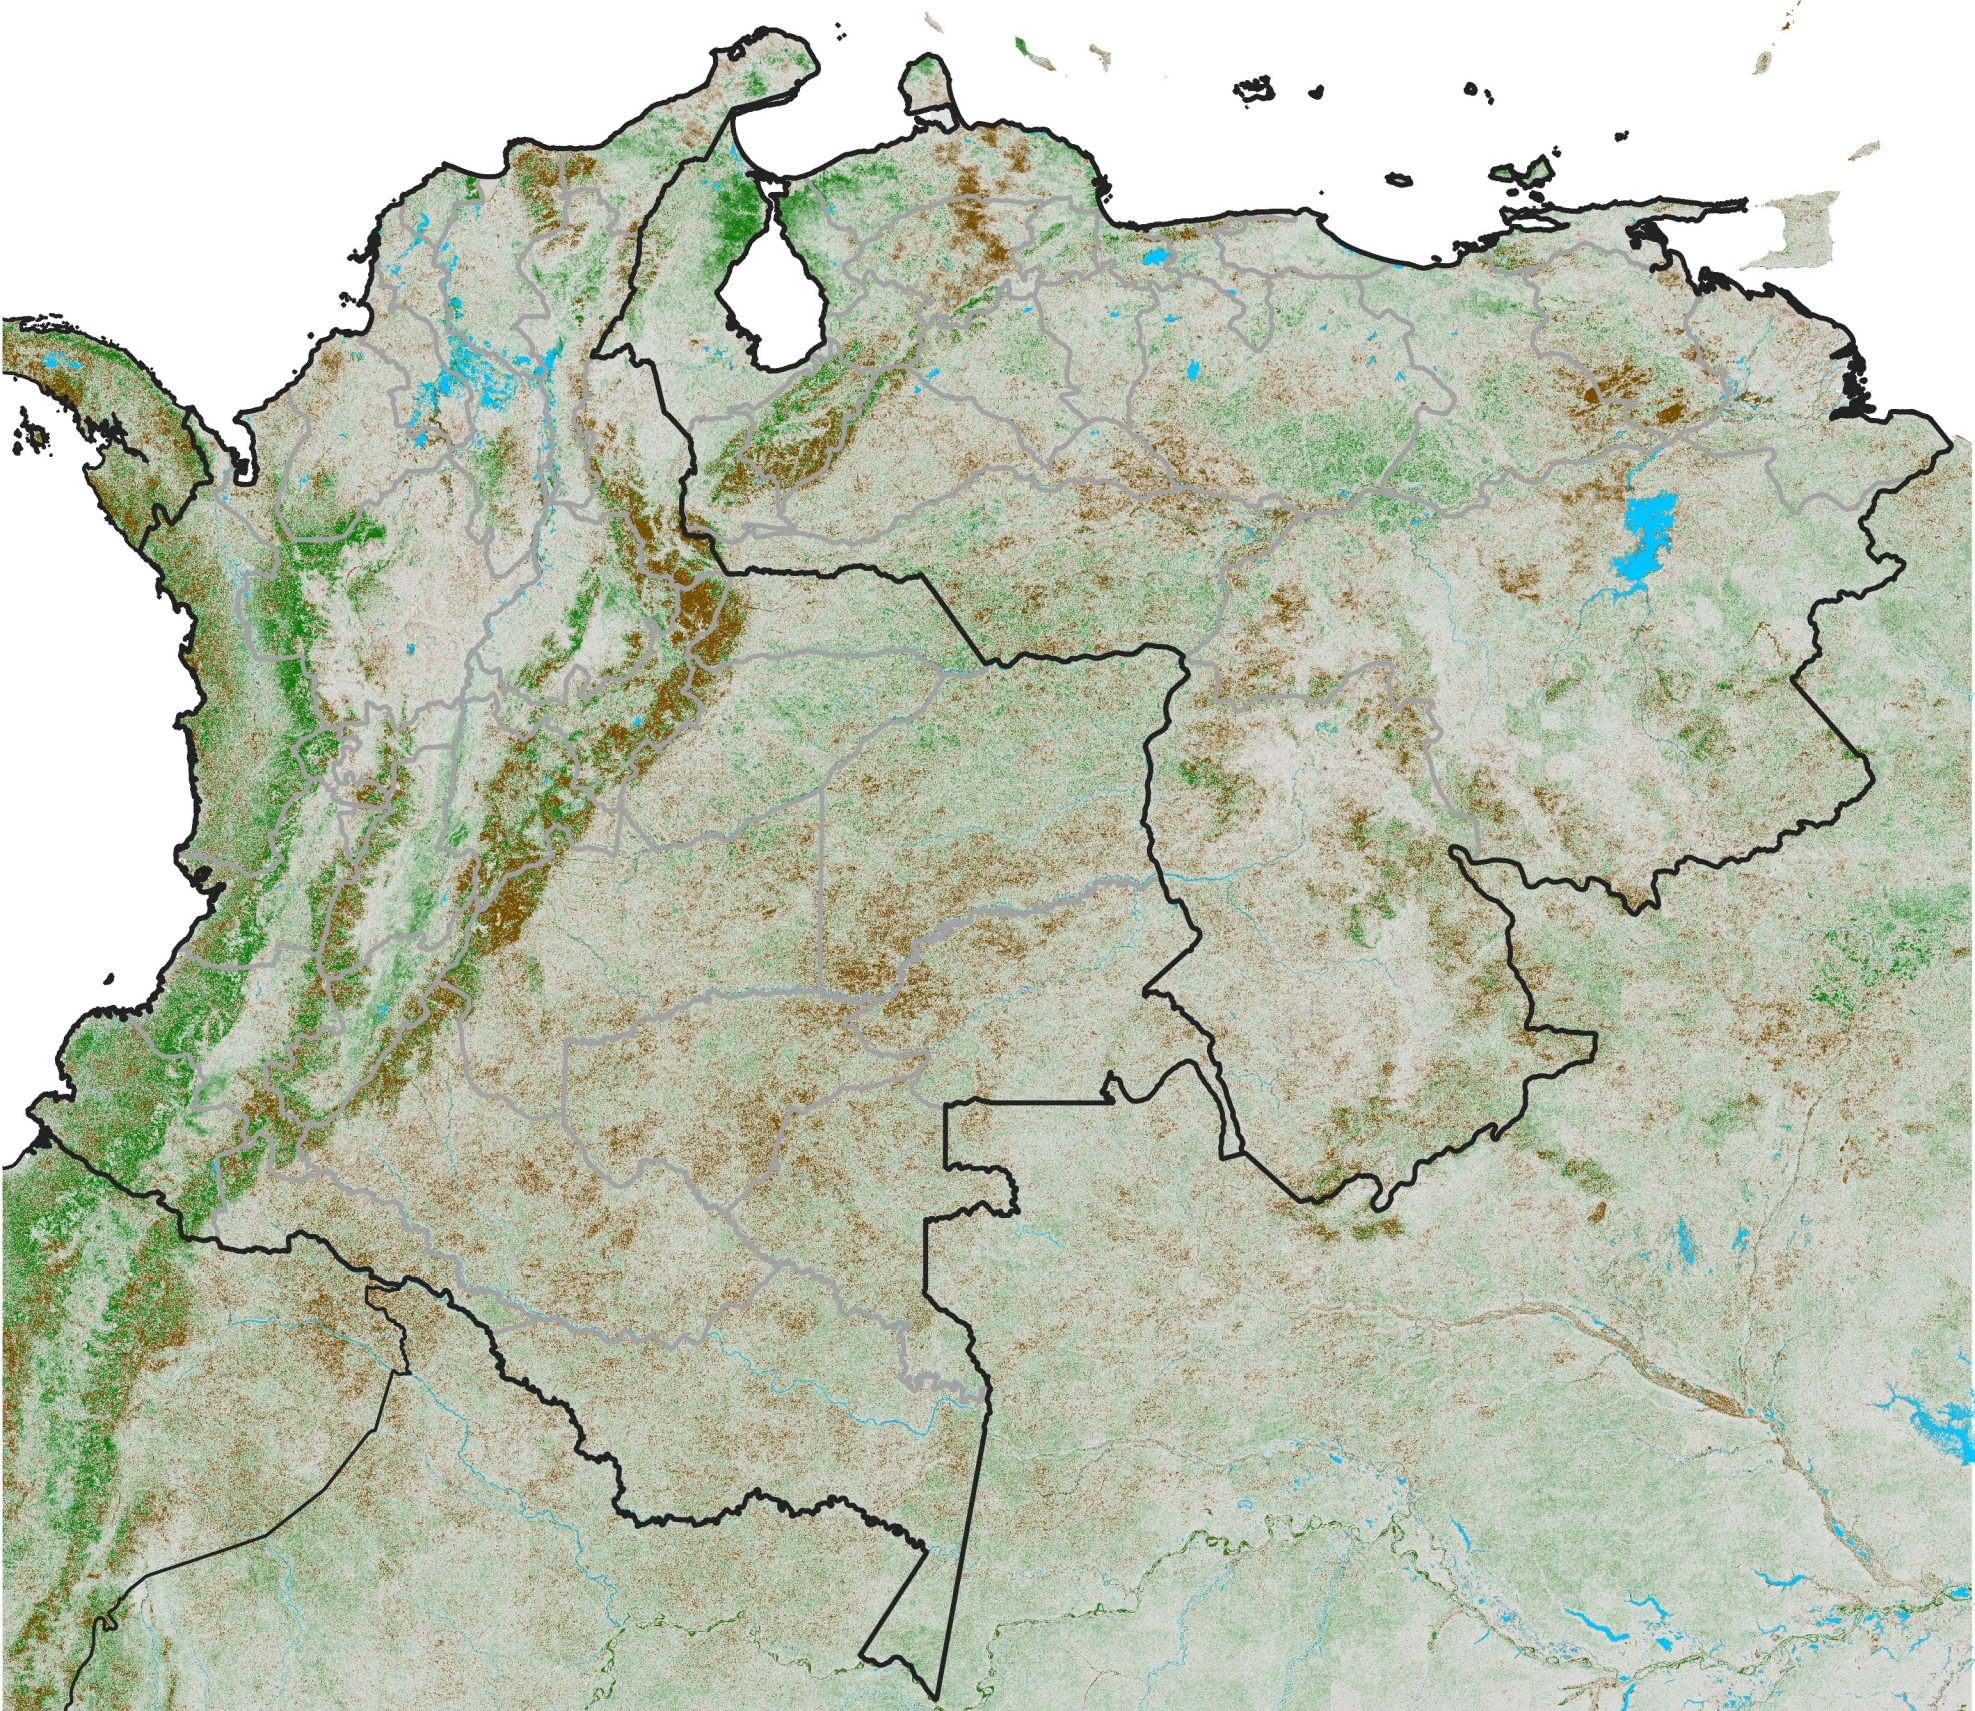

Colombia Venezuela NDVI Anomaly

2024 minus mean (2003 - 2022)

Period 19 / July 01 - 10, 2024

NDVI Anomaly

< -0.3 -0.2 -0.1 -0.05 0.05 0.1 0.2 > 0.3

Negative

No Difference

Positive