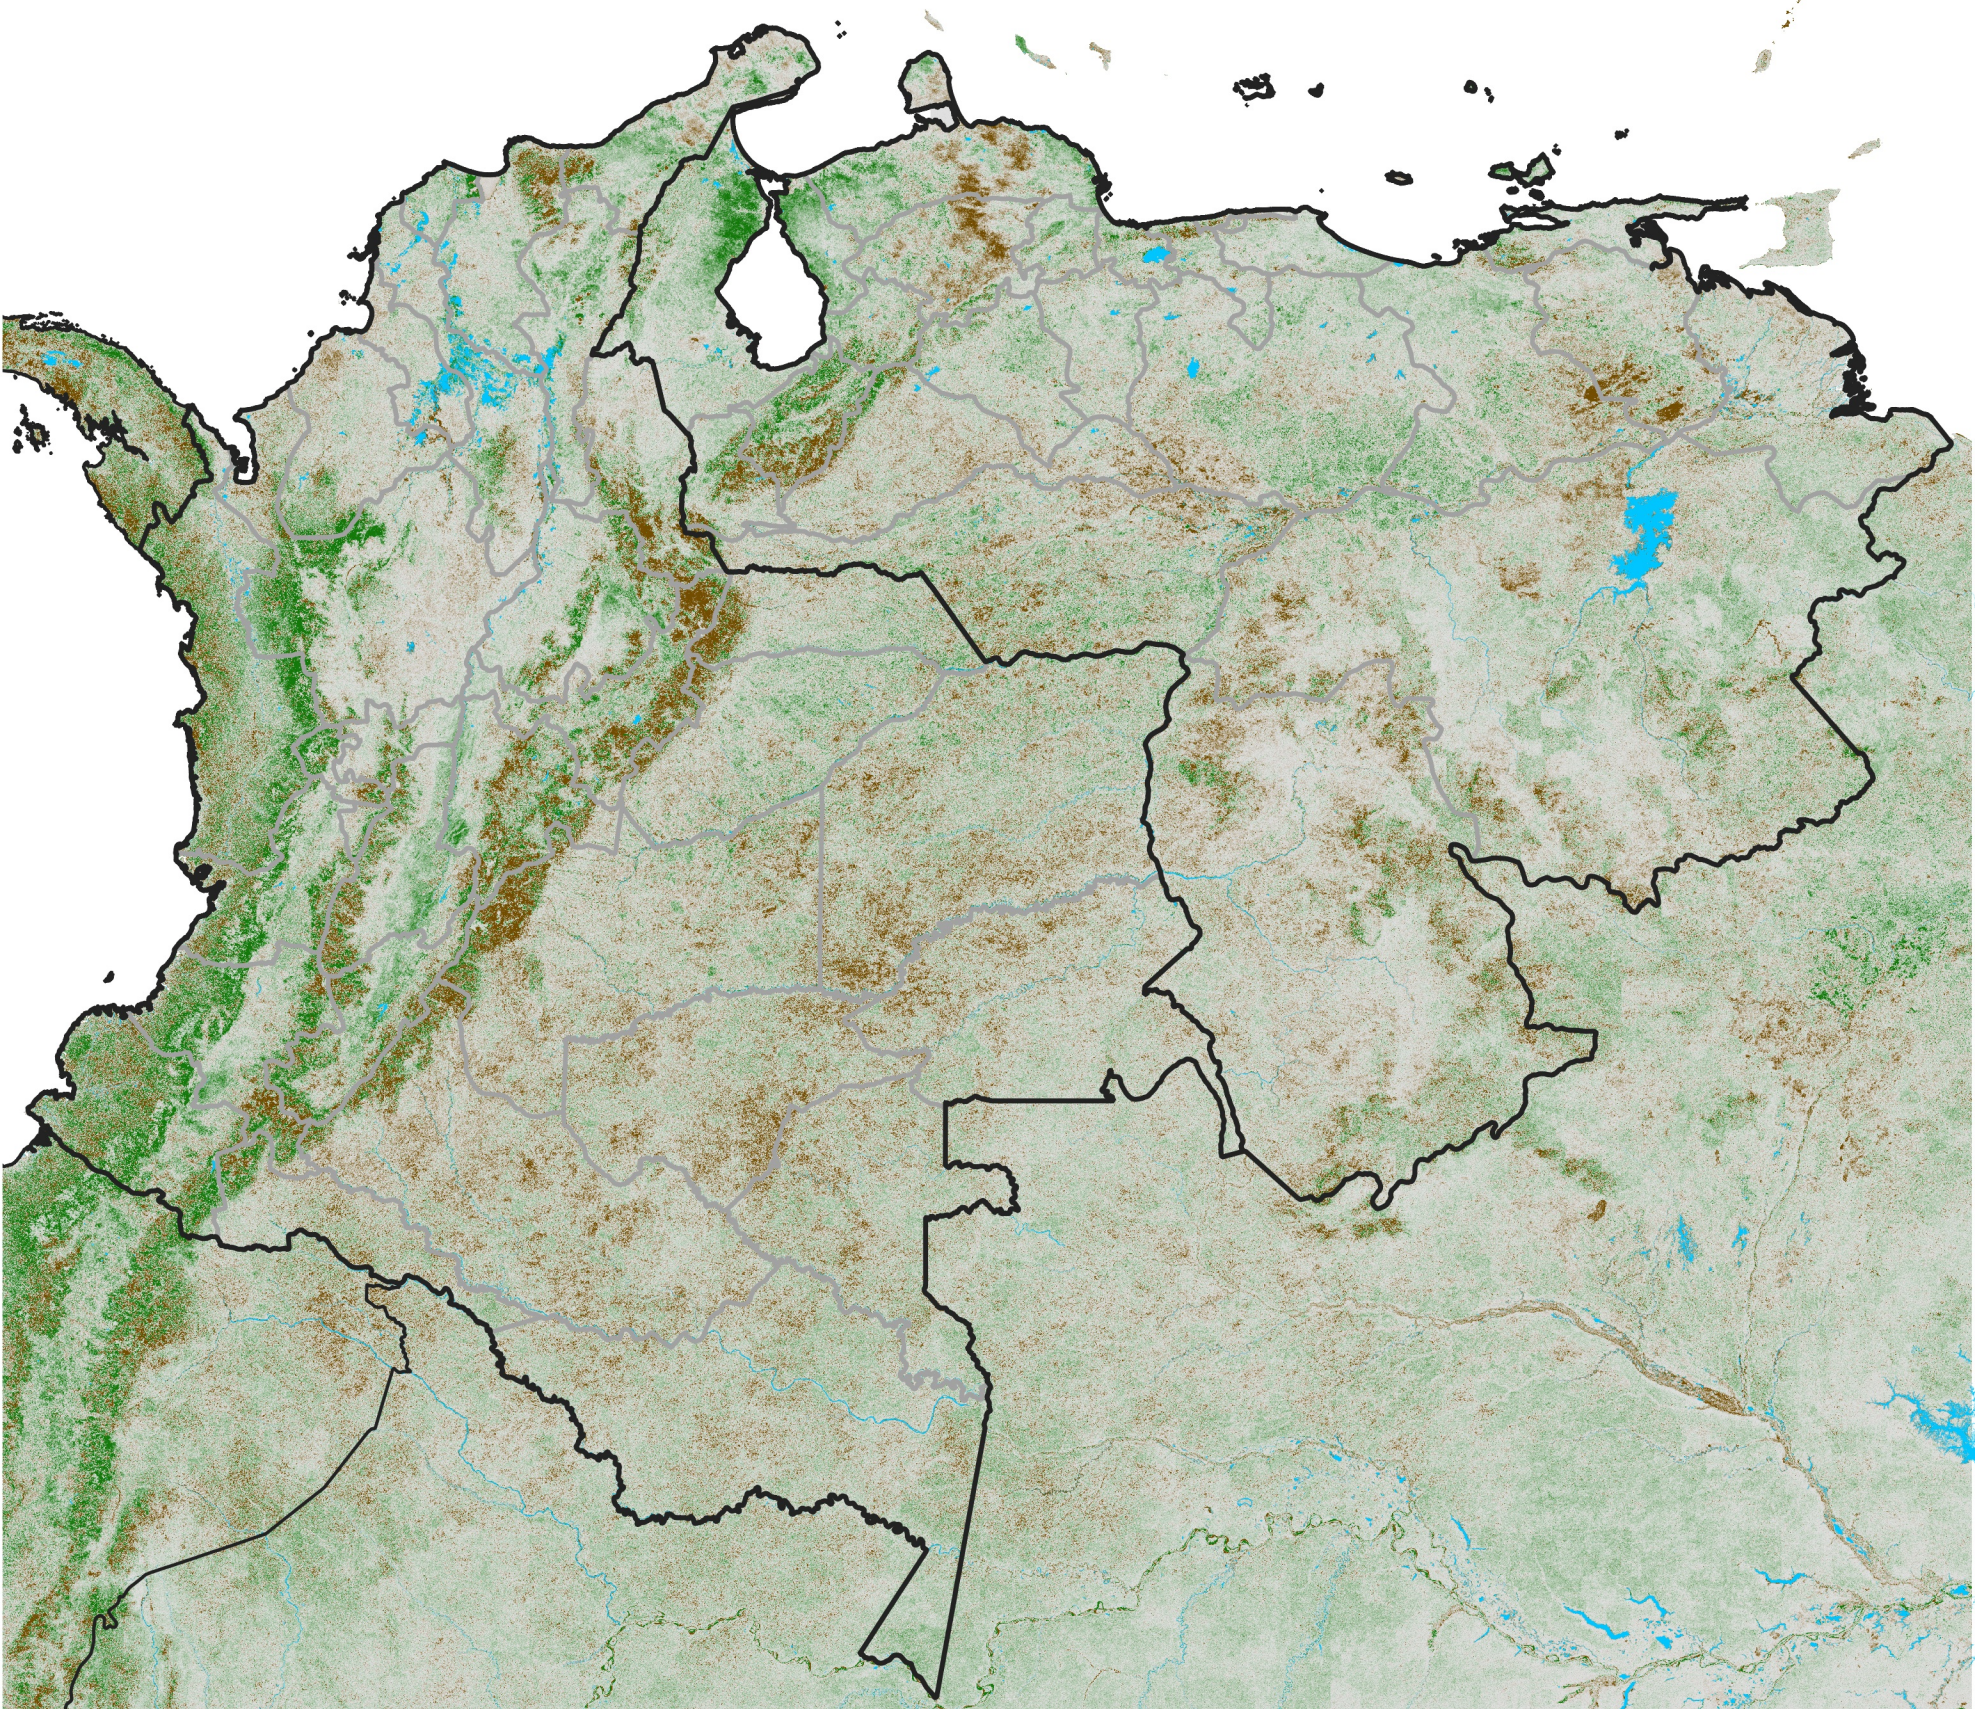

# Colombia Venezuela NDVI Anomaly

2024 minus mean (2003 - 2022)

Period 20 / July 11 - 20, 2024

## NDVI Anomaly

< -0.3   -0.2   -0.1   -0.05   0.05   0.1   0.2   > 0.3

Negative

No Difference

Positive