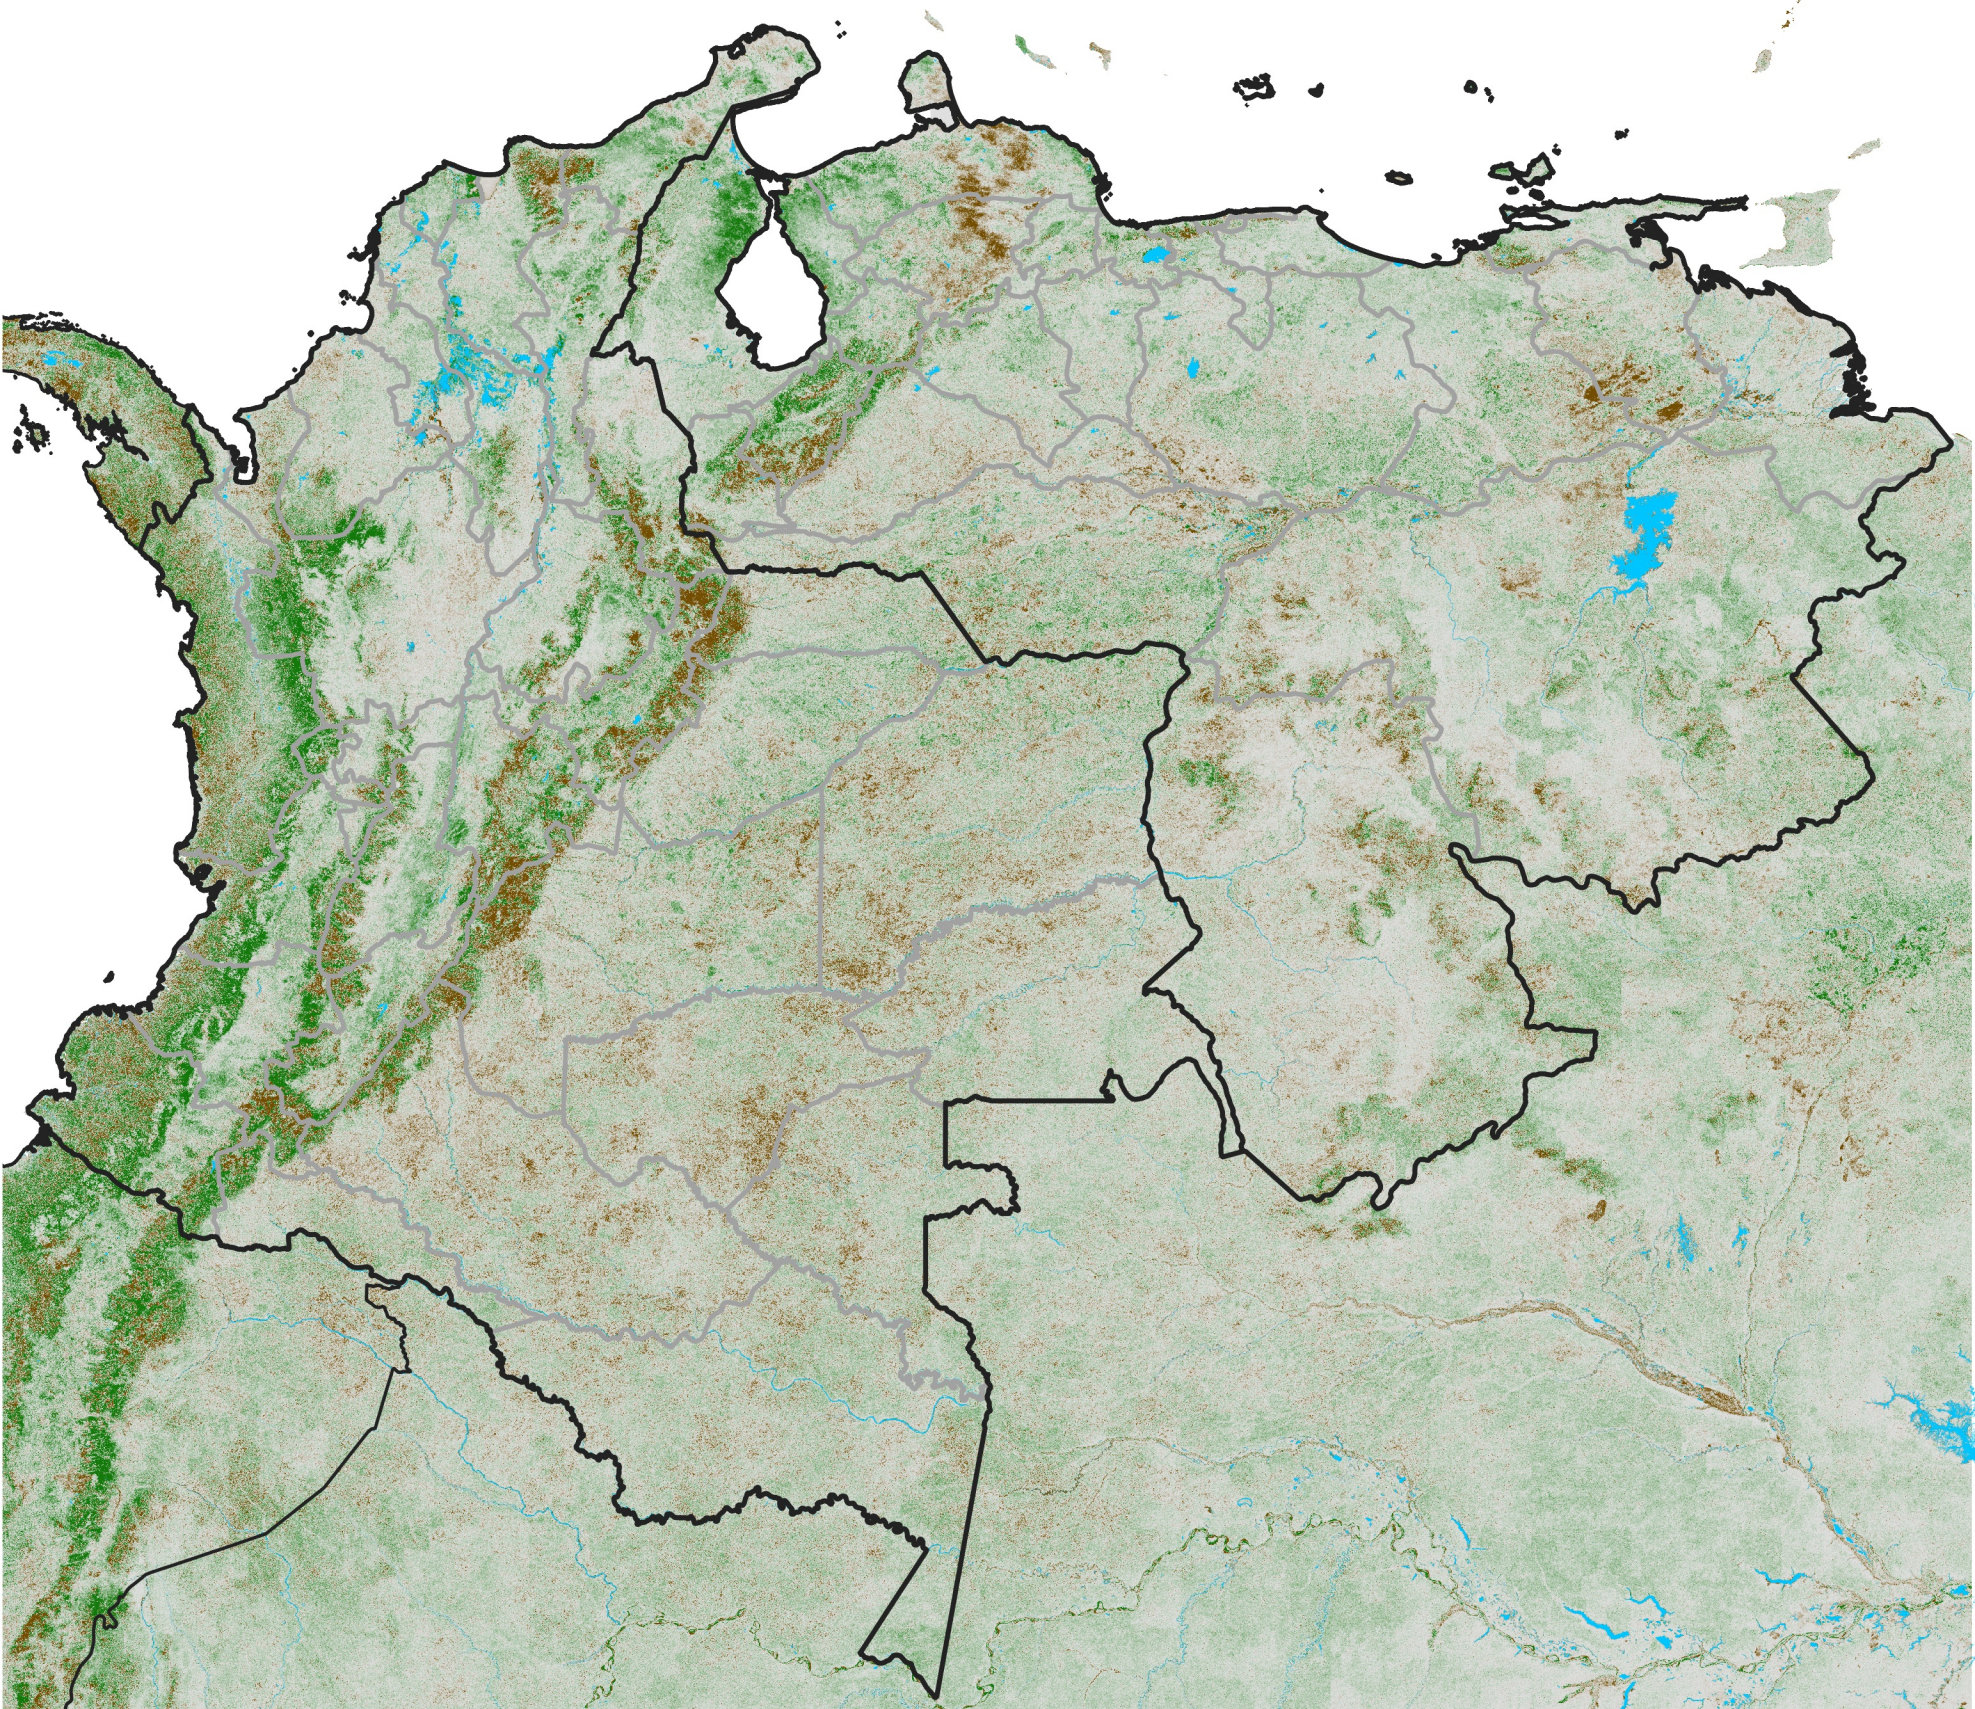

Colombia Venezuela NDVI Anomaly

2024 minus mean (2003 - 2022)

Period 21 / July 21 - 31, 2024

NDVI Anomaly

< -0.3 -0.2 -0.1 -0.05 0.05 0.1 0.2 >0.3

Negative

No Difference

Positive