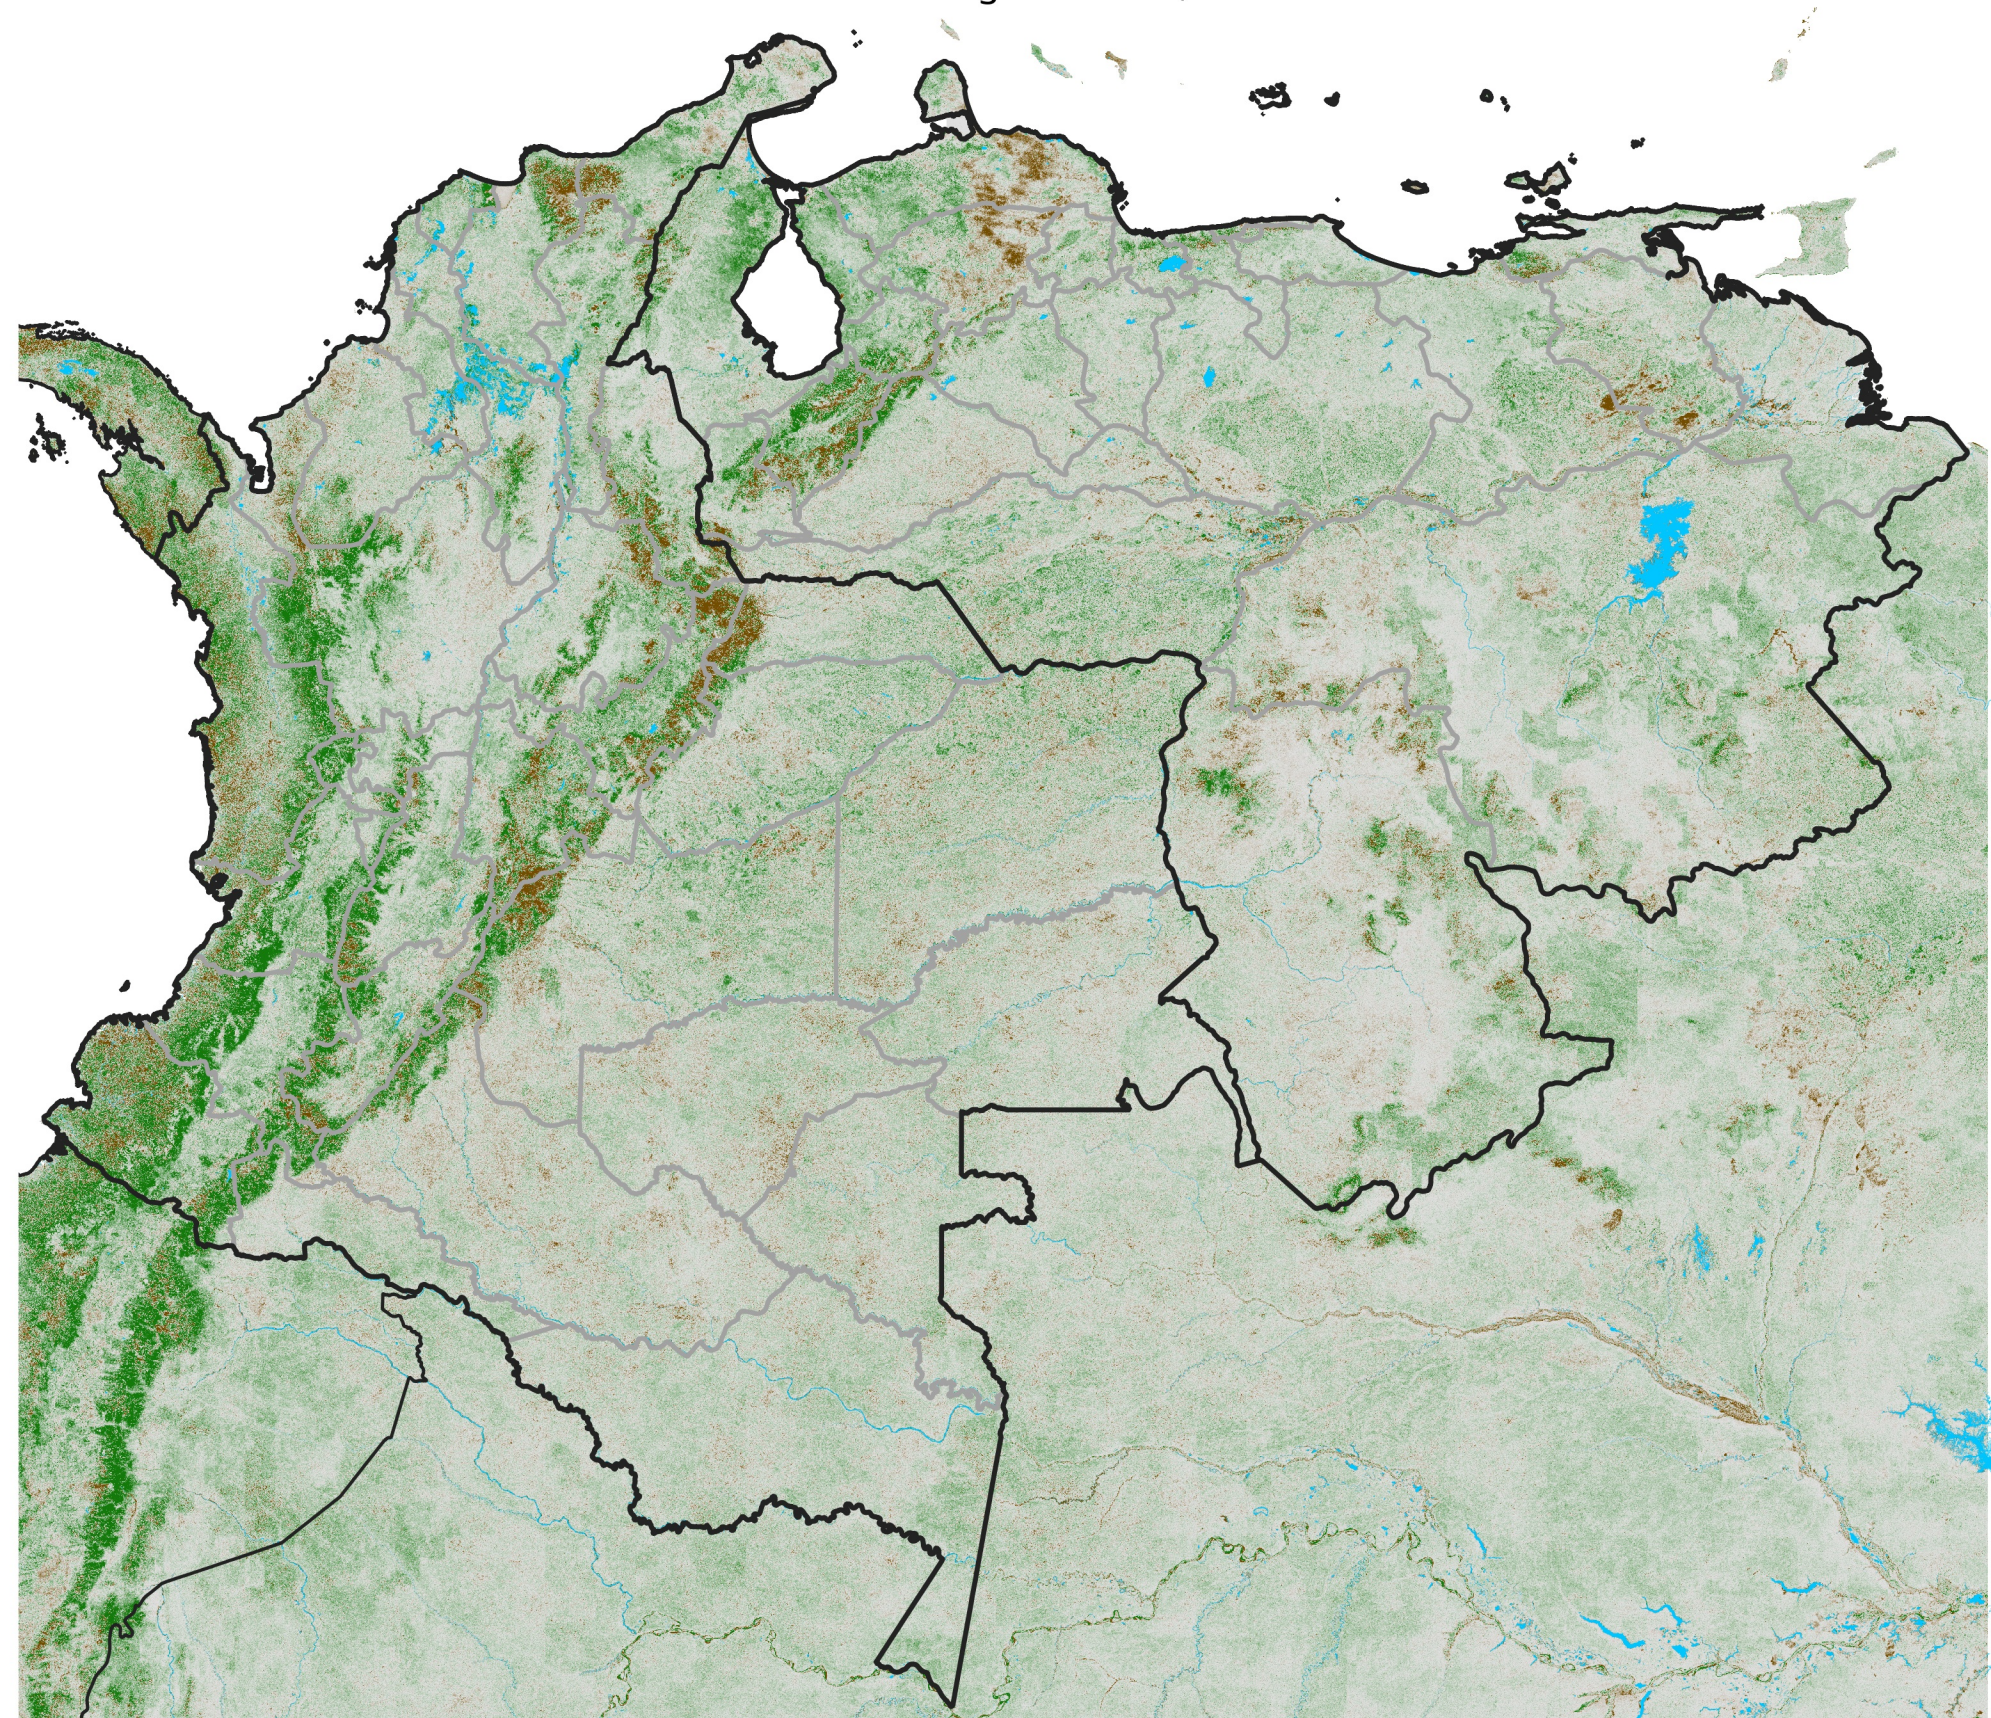

Colombia Venezuela NDVI Anomaly

2024 minus mean (2003 - 2022)

Period 23 / August 11 - 20, 2024

NDVI Anomaly

< -0.3 -0.2 -0.1 -0.05 0.05 0.1 0.2 >0.3

Negative

No Difference

Positive