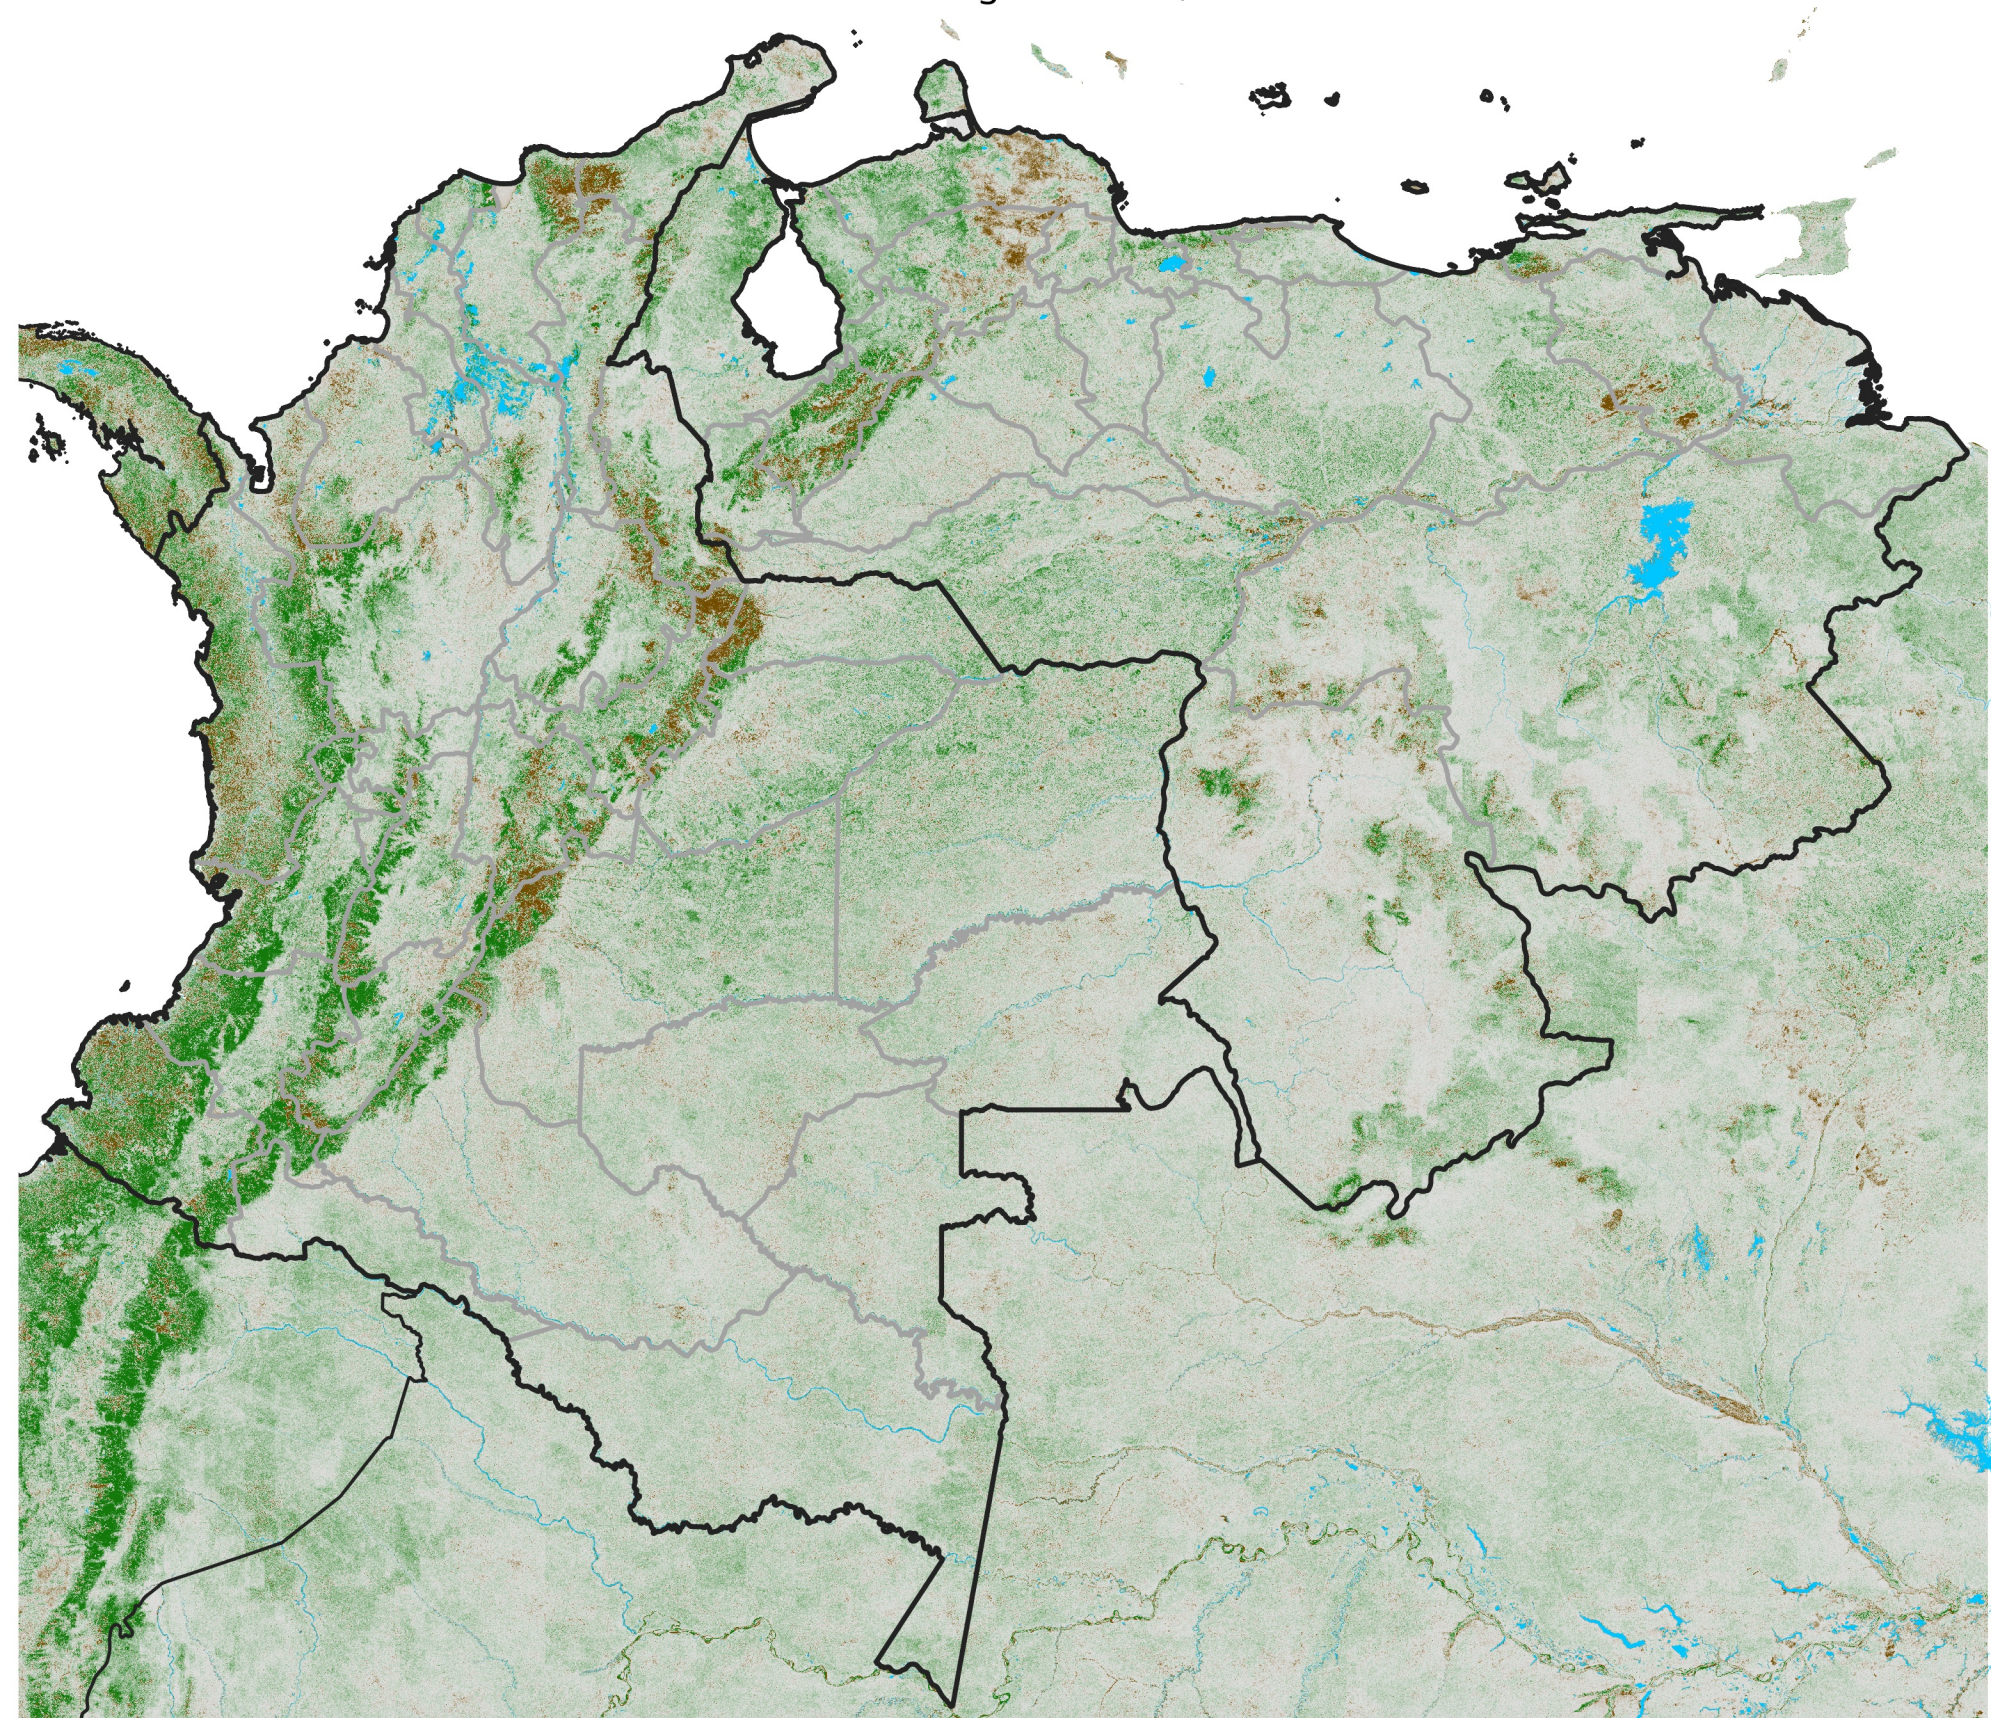

Colombia Venezuela NDVI Anomaly

2024 minus mean (2003 - 2022)

Period 24 / August 21 - 31, 2024

NDVI Anomaly

< -0.3 -0.2 -0.1 -0.05 0.05 0.1 0.2 >0.3

Negative

No Difference

Positive