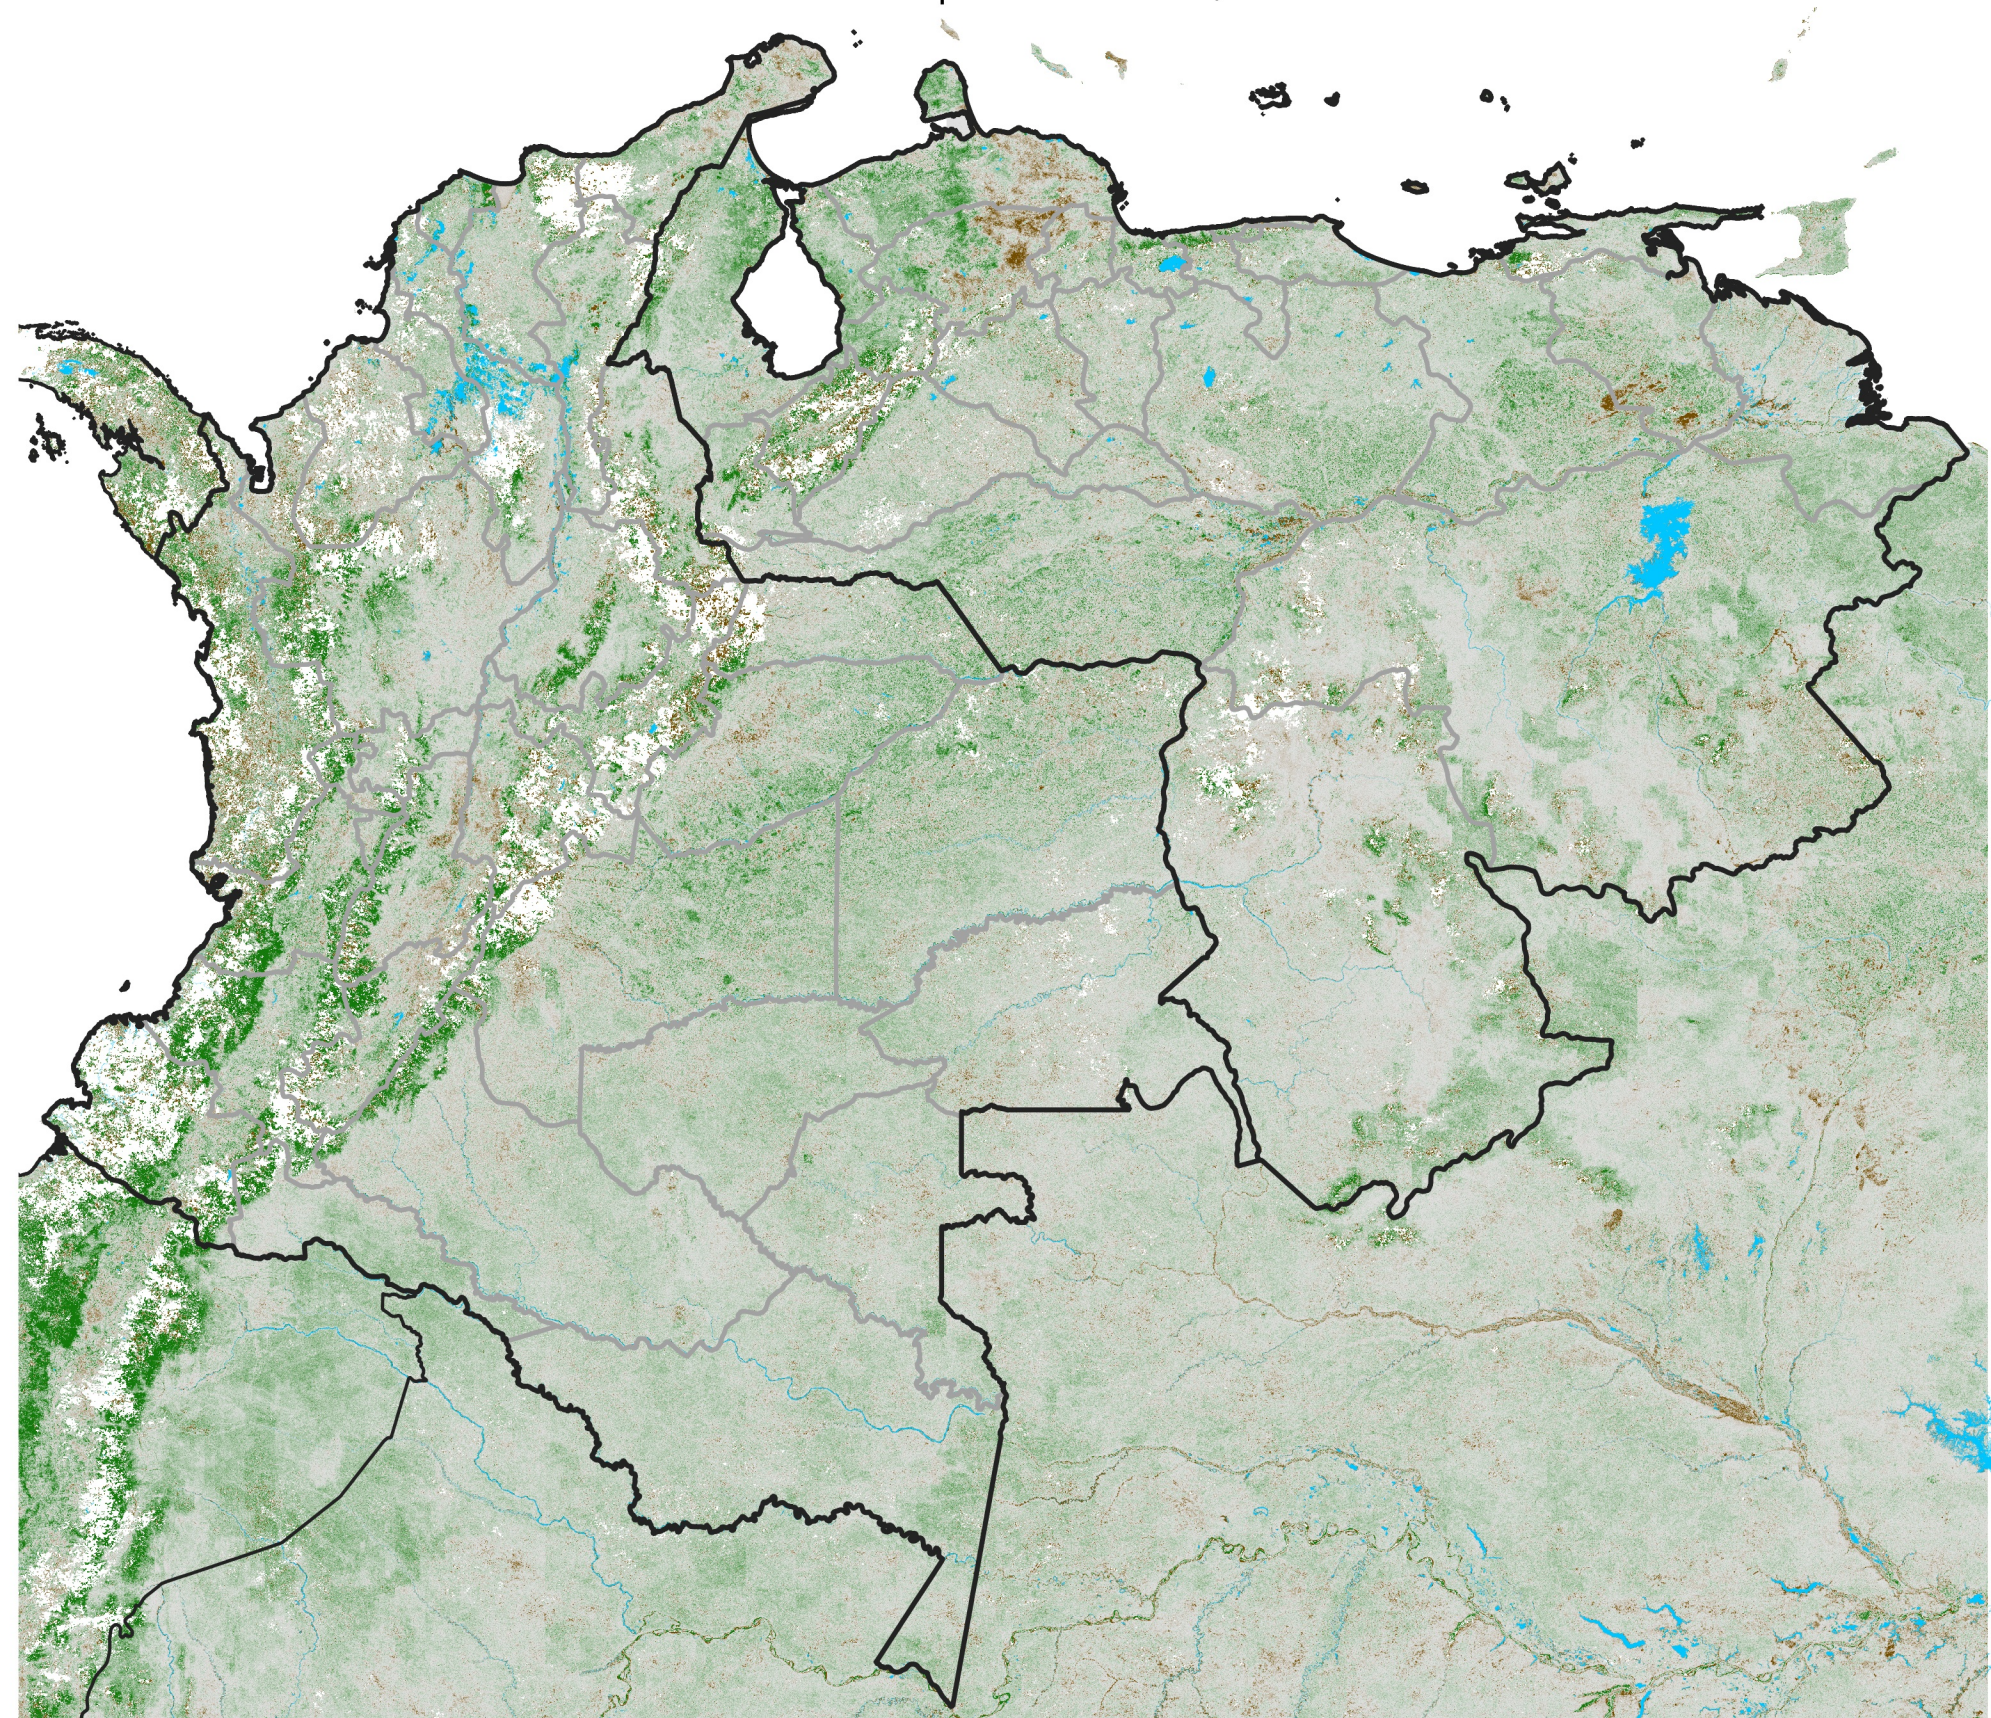

Colombia Venezuela NDVI Anomaly

2024 minus mean (2003 - 2022)
Period 25 / September 01 - 10, 2024

NDVI Anomaly

< -0.3 -0.2 -0.1 -0.05 0.05 0.1 0.2 >0.3

Negative

No Difference

Positive