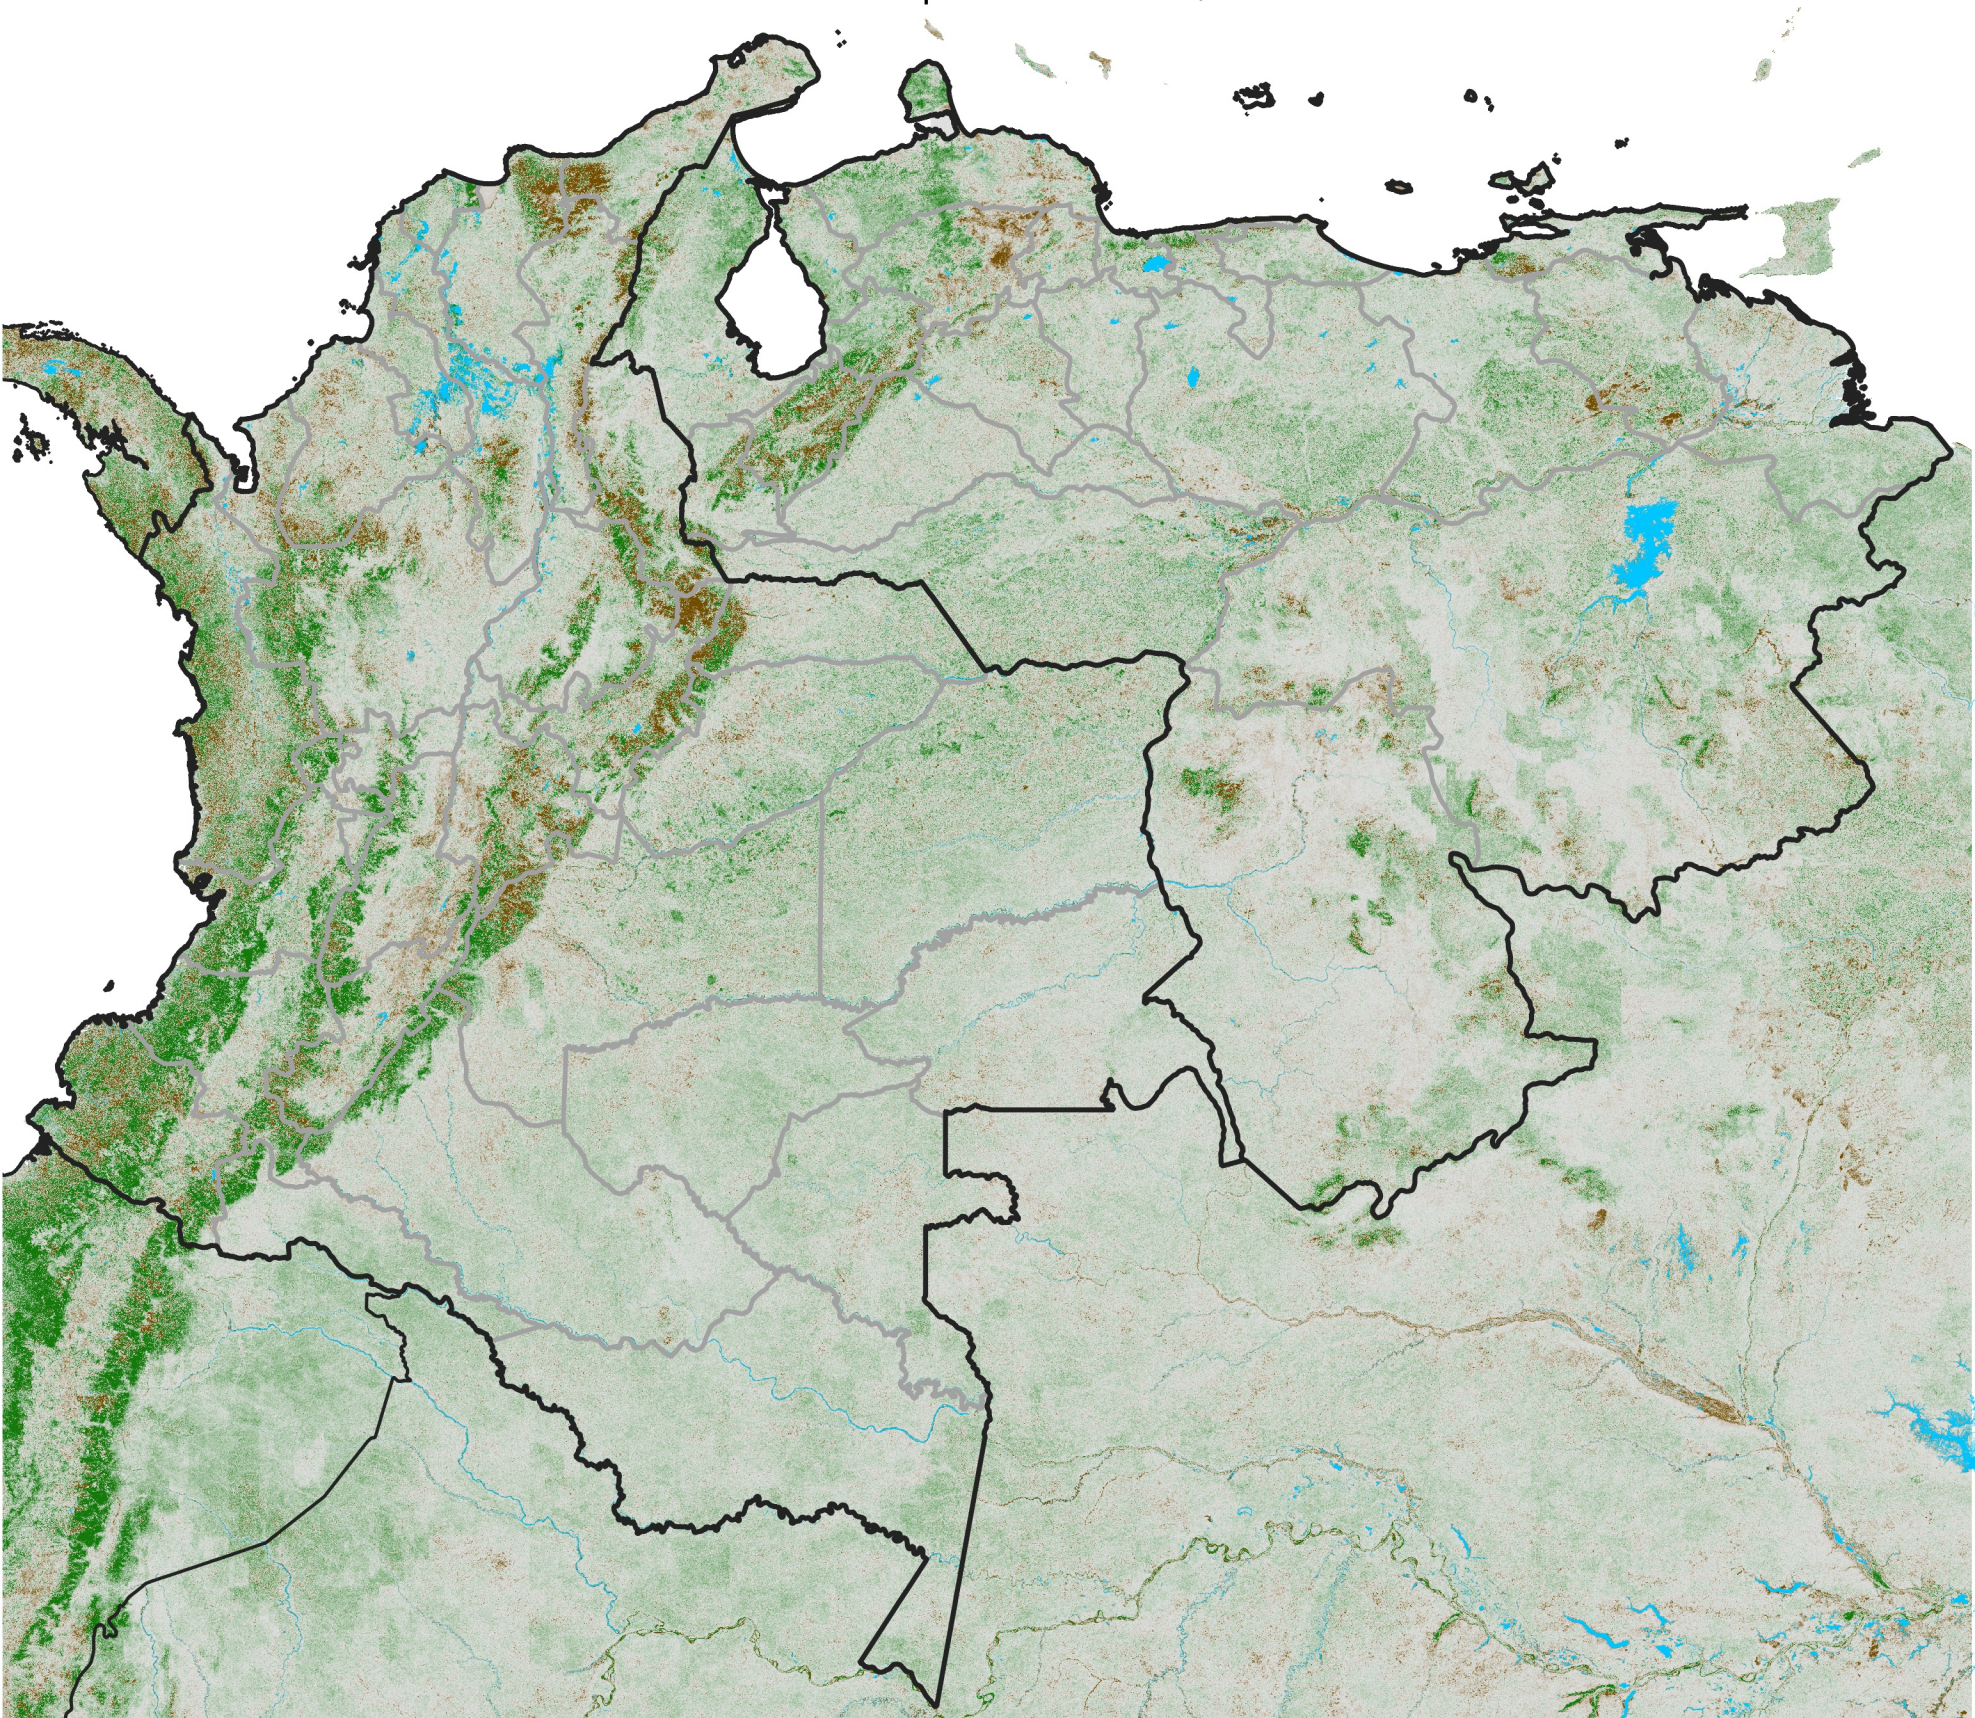

Colombia Venezuela NDVI Anomaly

2024 minus mean (2003 - 2022)
Period 26 / September 11 - 20, 2024

NDVI Anomaly

< -0.3 -0.2 -0.1 -0.05 0.05 0.1 0.2 >0.3

Negative

No Difference

Positive