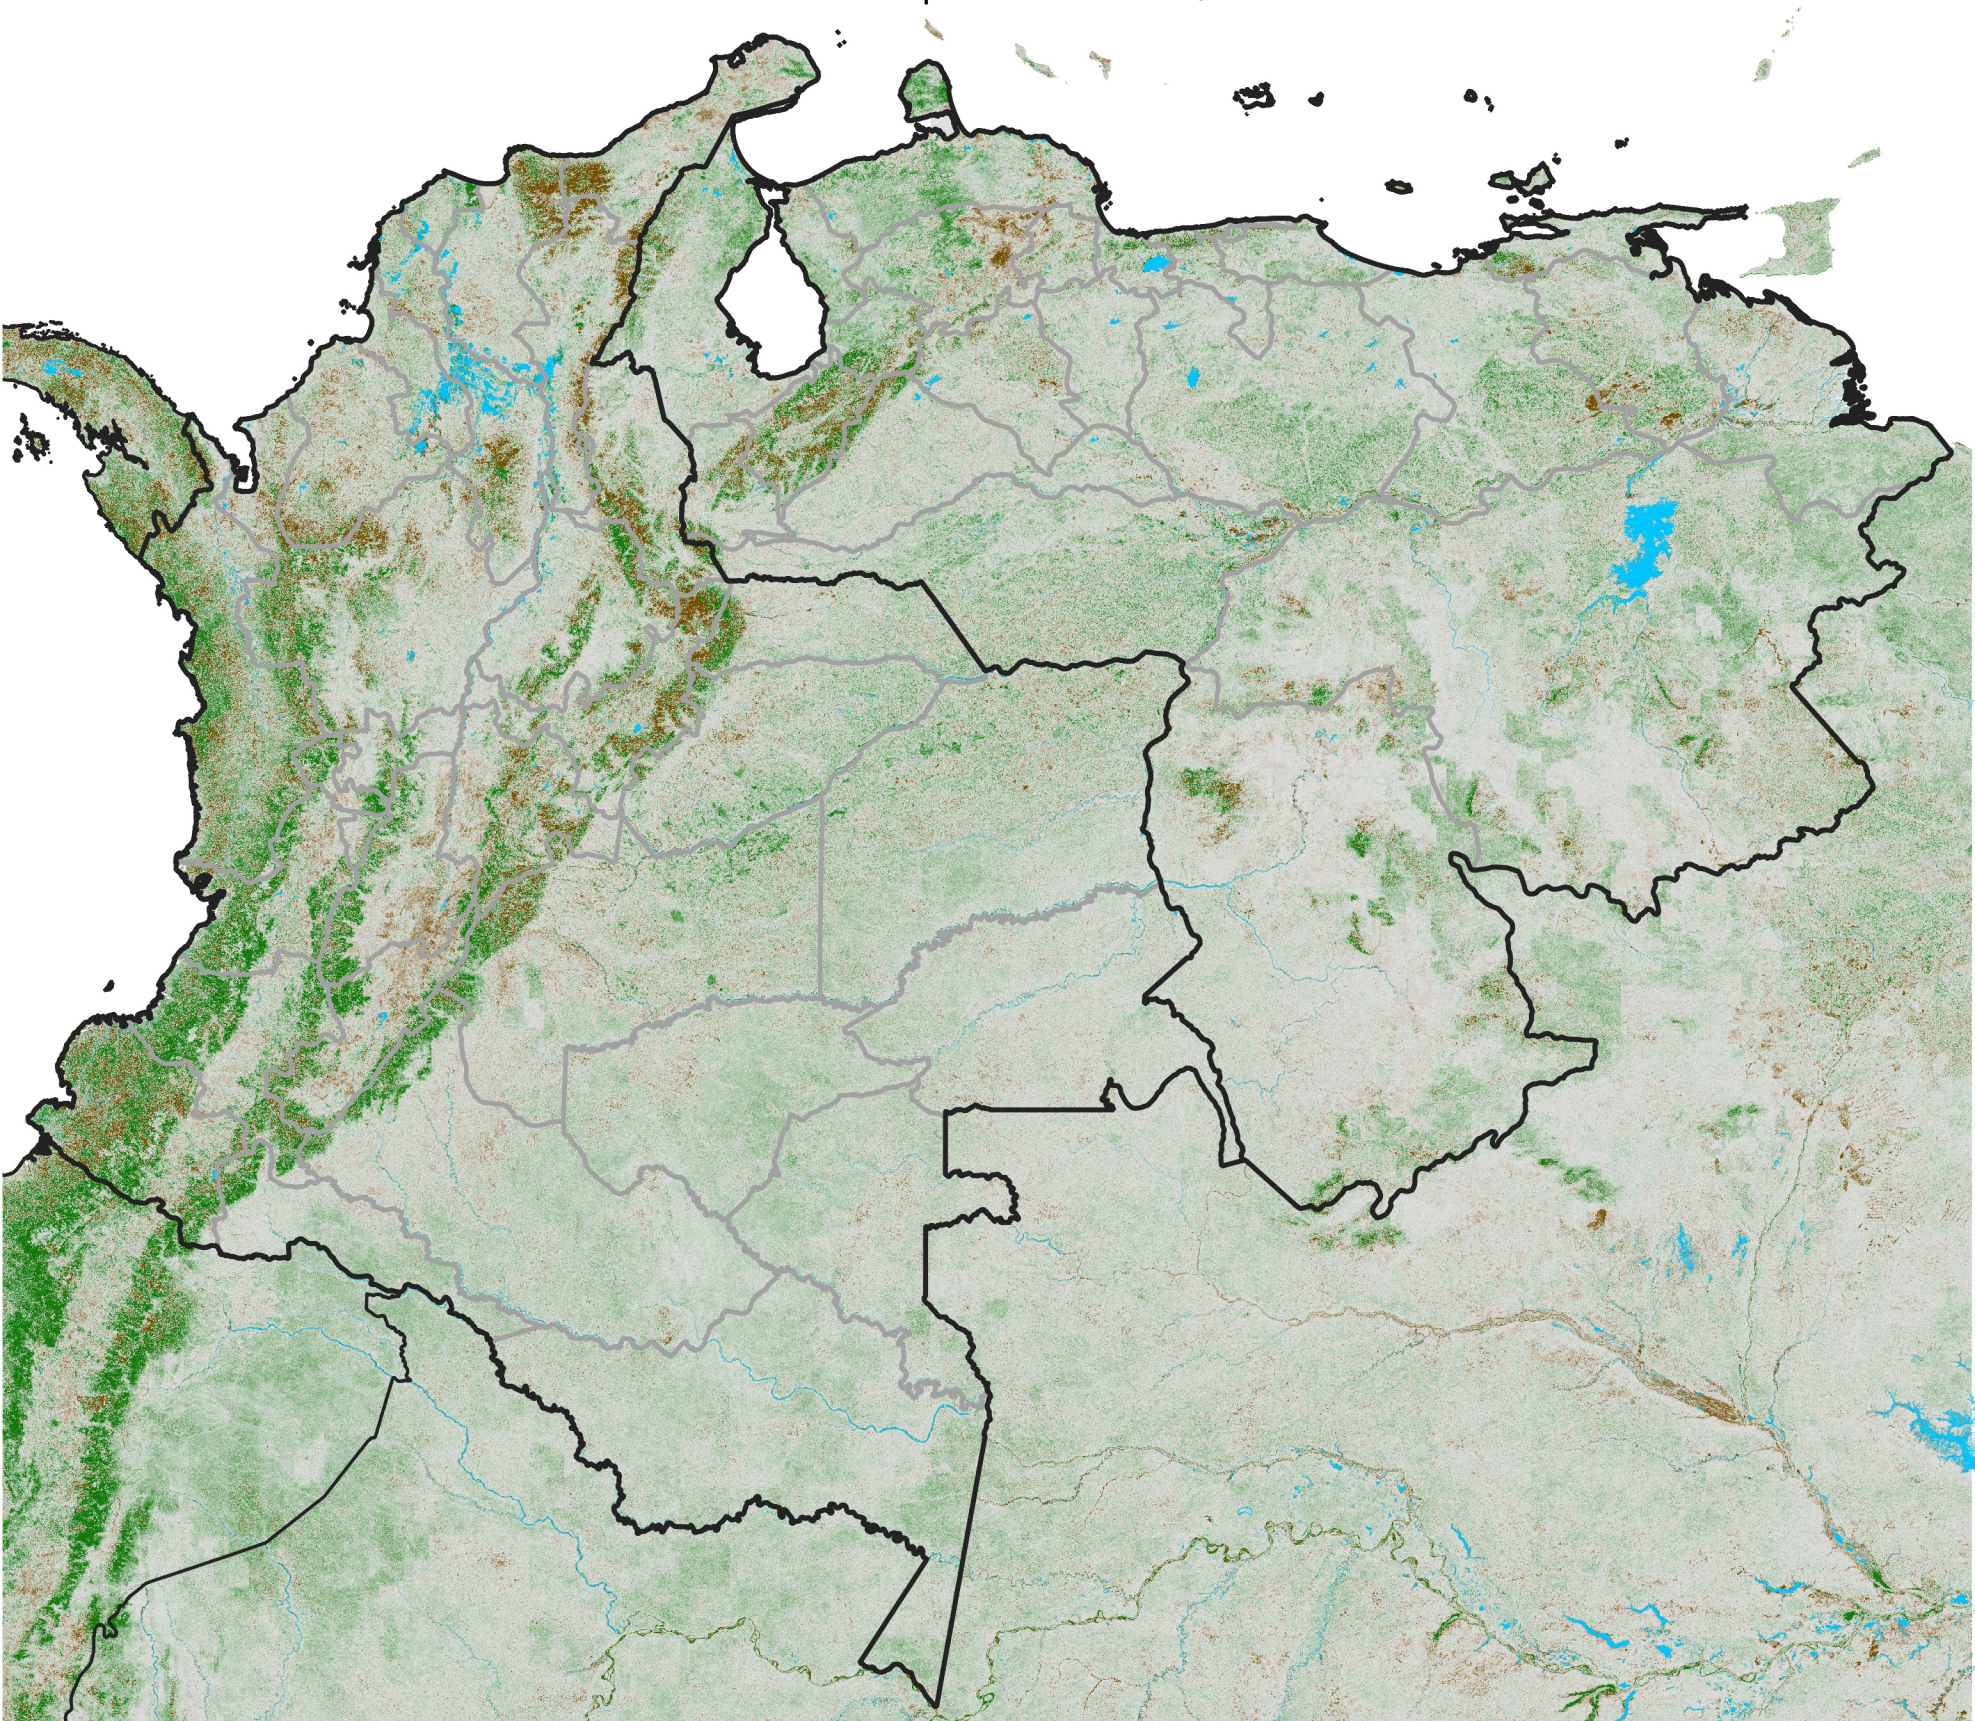

Colombia Venezuela NDVI Anomaly

2024 minus mean (2003 - 2022)
Period 27 / September 21 - 30, 2024

NDVI Anomaly

< -0.3 -0.2 -0.1 -0.05 0.05 0.1 0.2 >0.3

Negative

No Difference

Positive