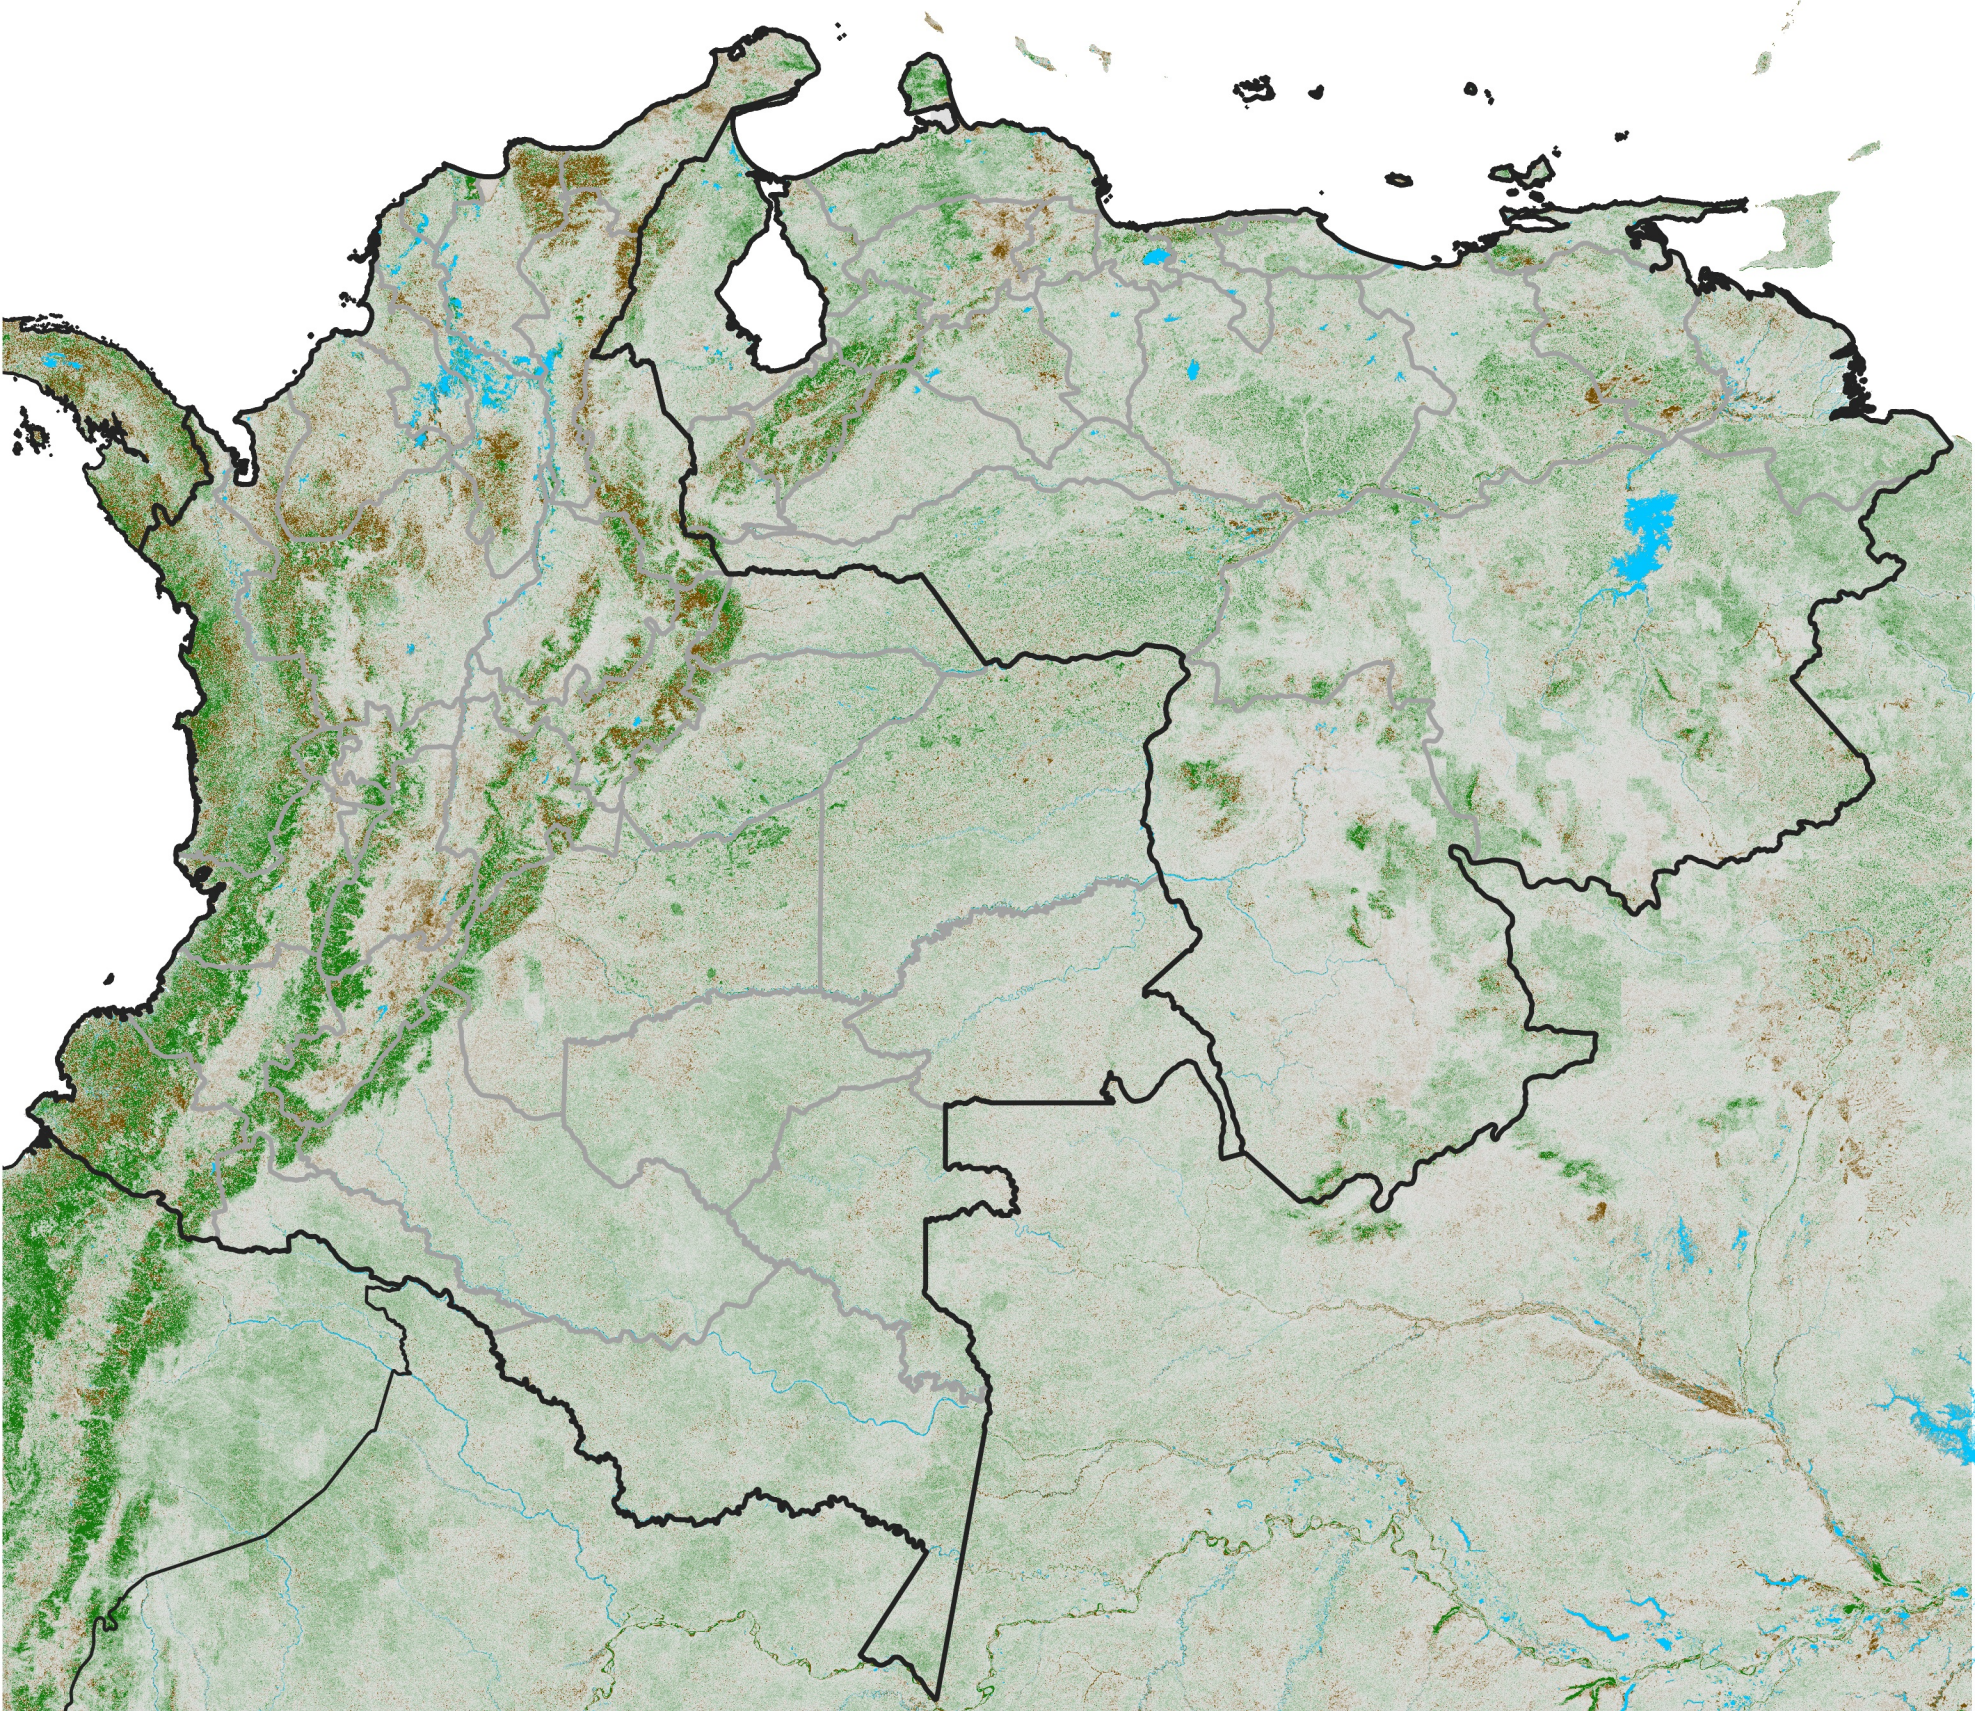

# Colombia Venezuela NDVI Anomaly

2024 minus mean (2003 - 2022)  
Period 28 / October 01 - 10, 2024

## NDVI Anomaly

< -0.3   -0.2   -0.1   -0.05   0.05   0.1   0.2   >0.3

Negative

No Difference

Positive