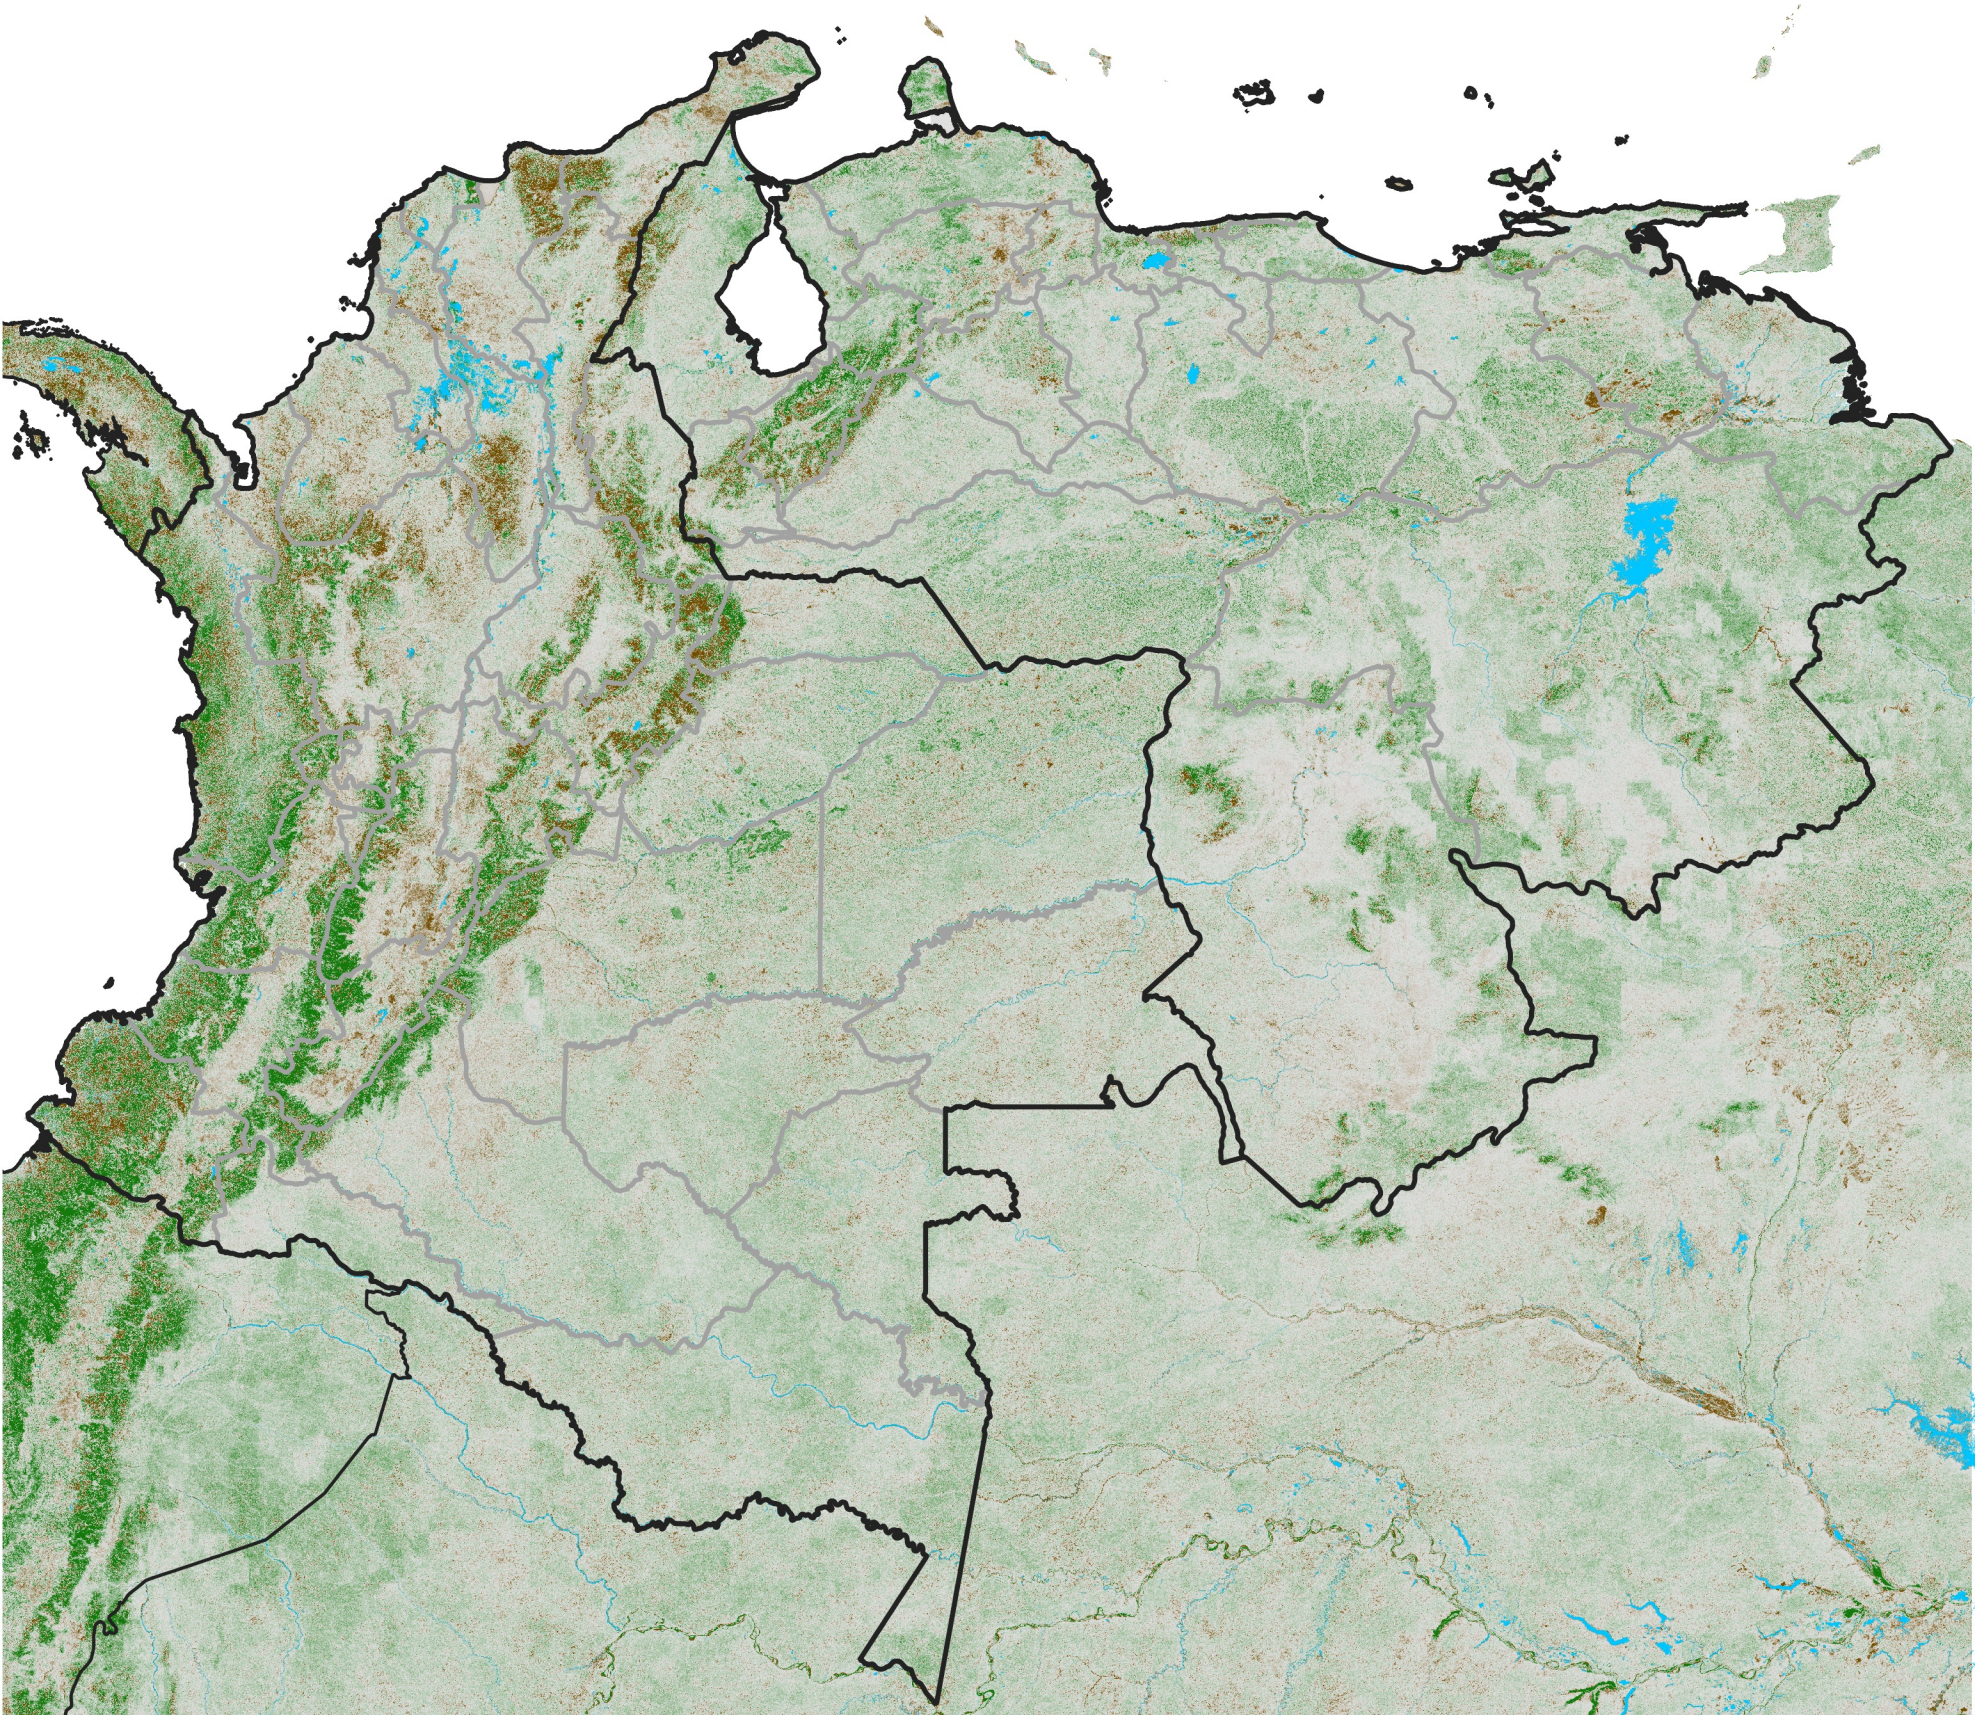

Colombia Venezuela NDVI Anomaly

2024 minus mean (2003 - 2022)
Period 29 / October 11 - 20, 2024

NDVI Anomaly

< -0.3 -0.2 -0.1 -0.05 0.05 0.1 0.2 > 0.3

Negative

No Difference

Positive