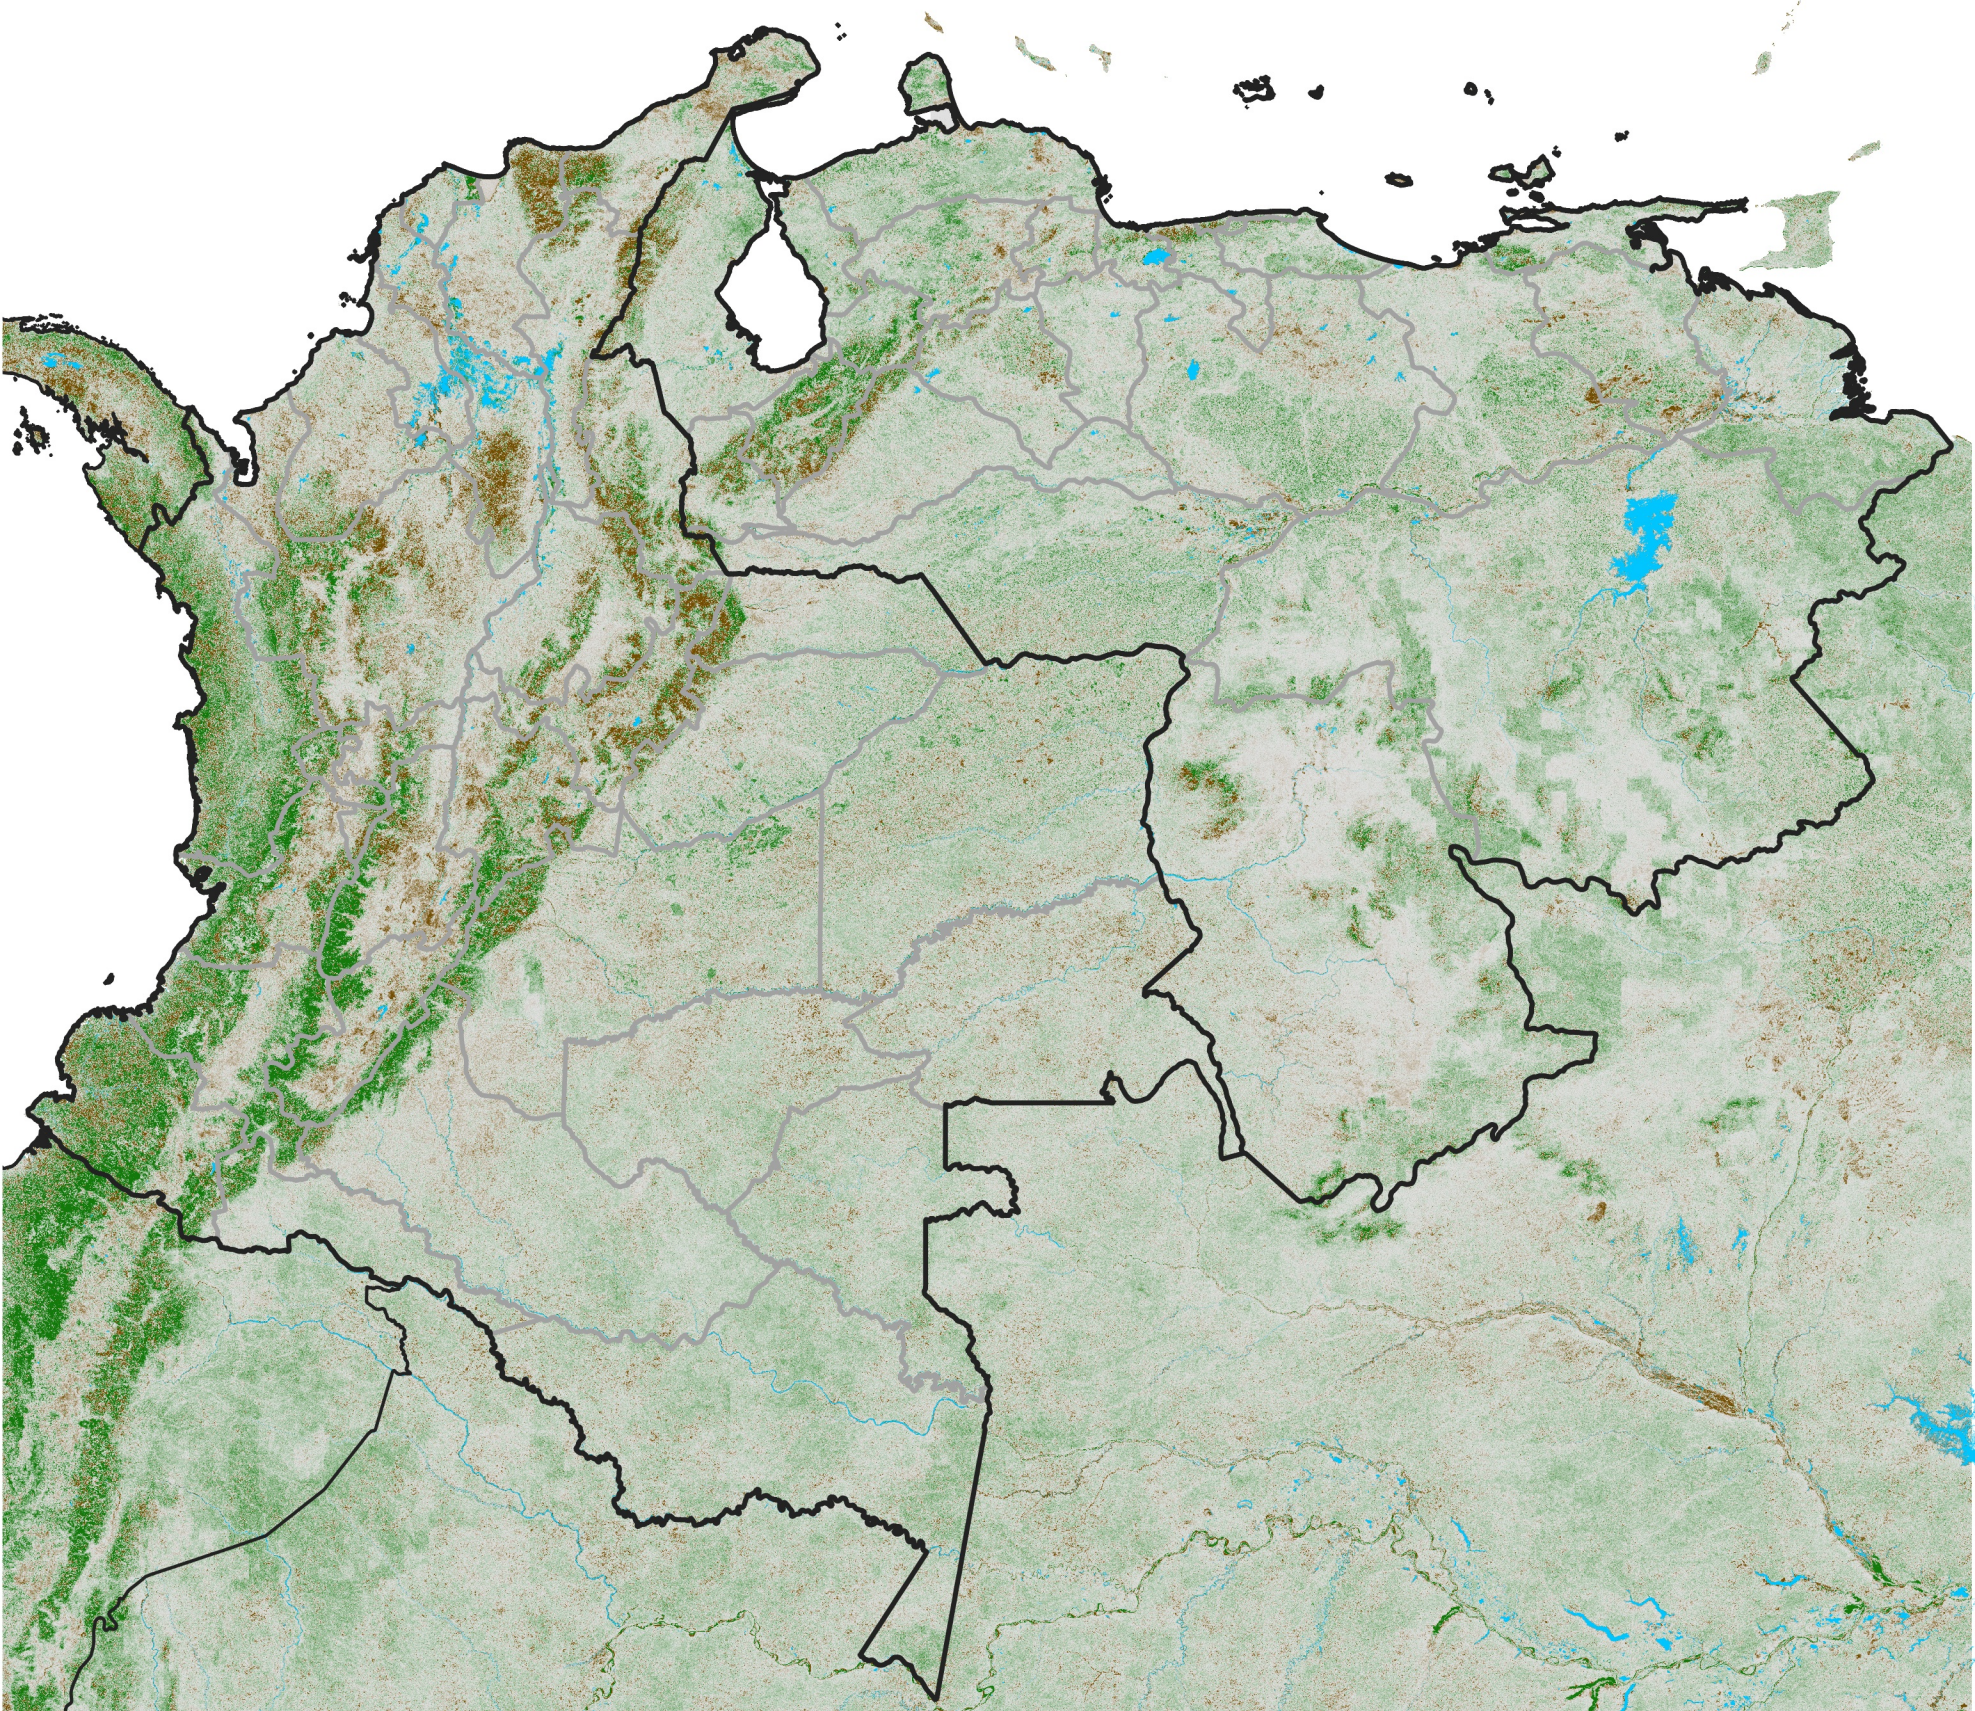

# Colombia Venezuela NDVI Anomaly

2024 minus mean (2003 - 2022)  
Period 30 / October 21 - 31, 2024

## NDVI Anomaly

< -0.3   -0.2   -0.1   -0.05   0.05   0.1   0.2   > 0.3

Negative

No Difference

Positive