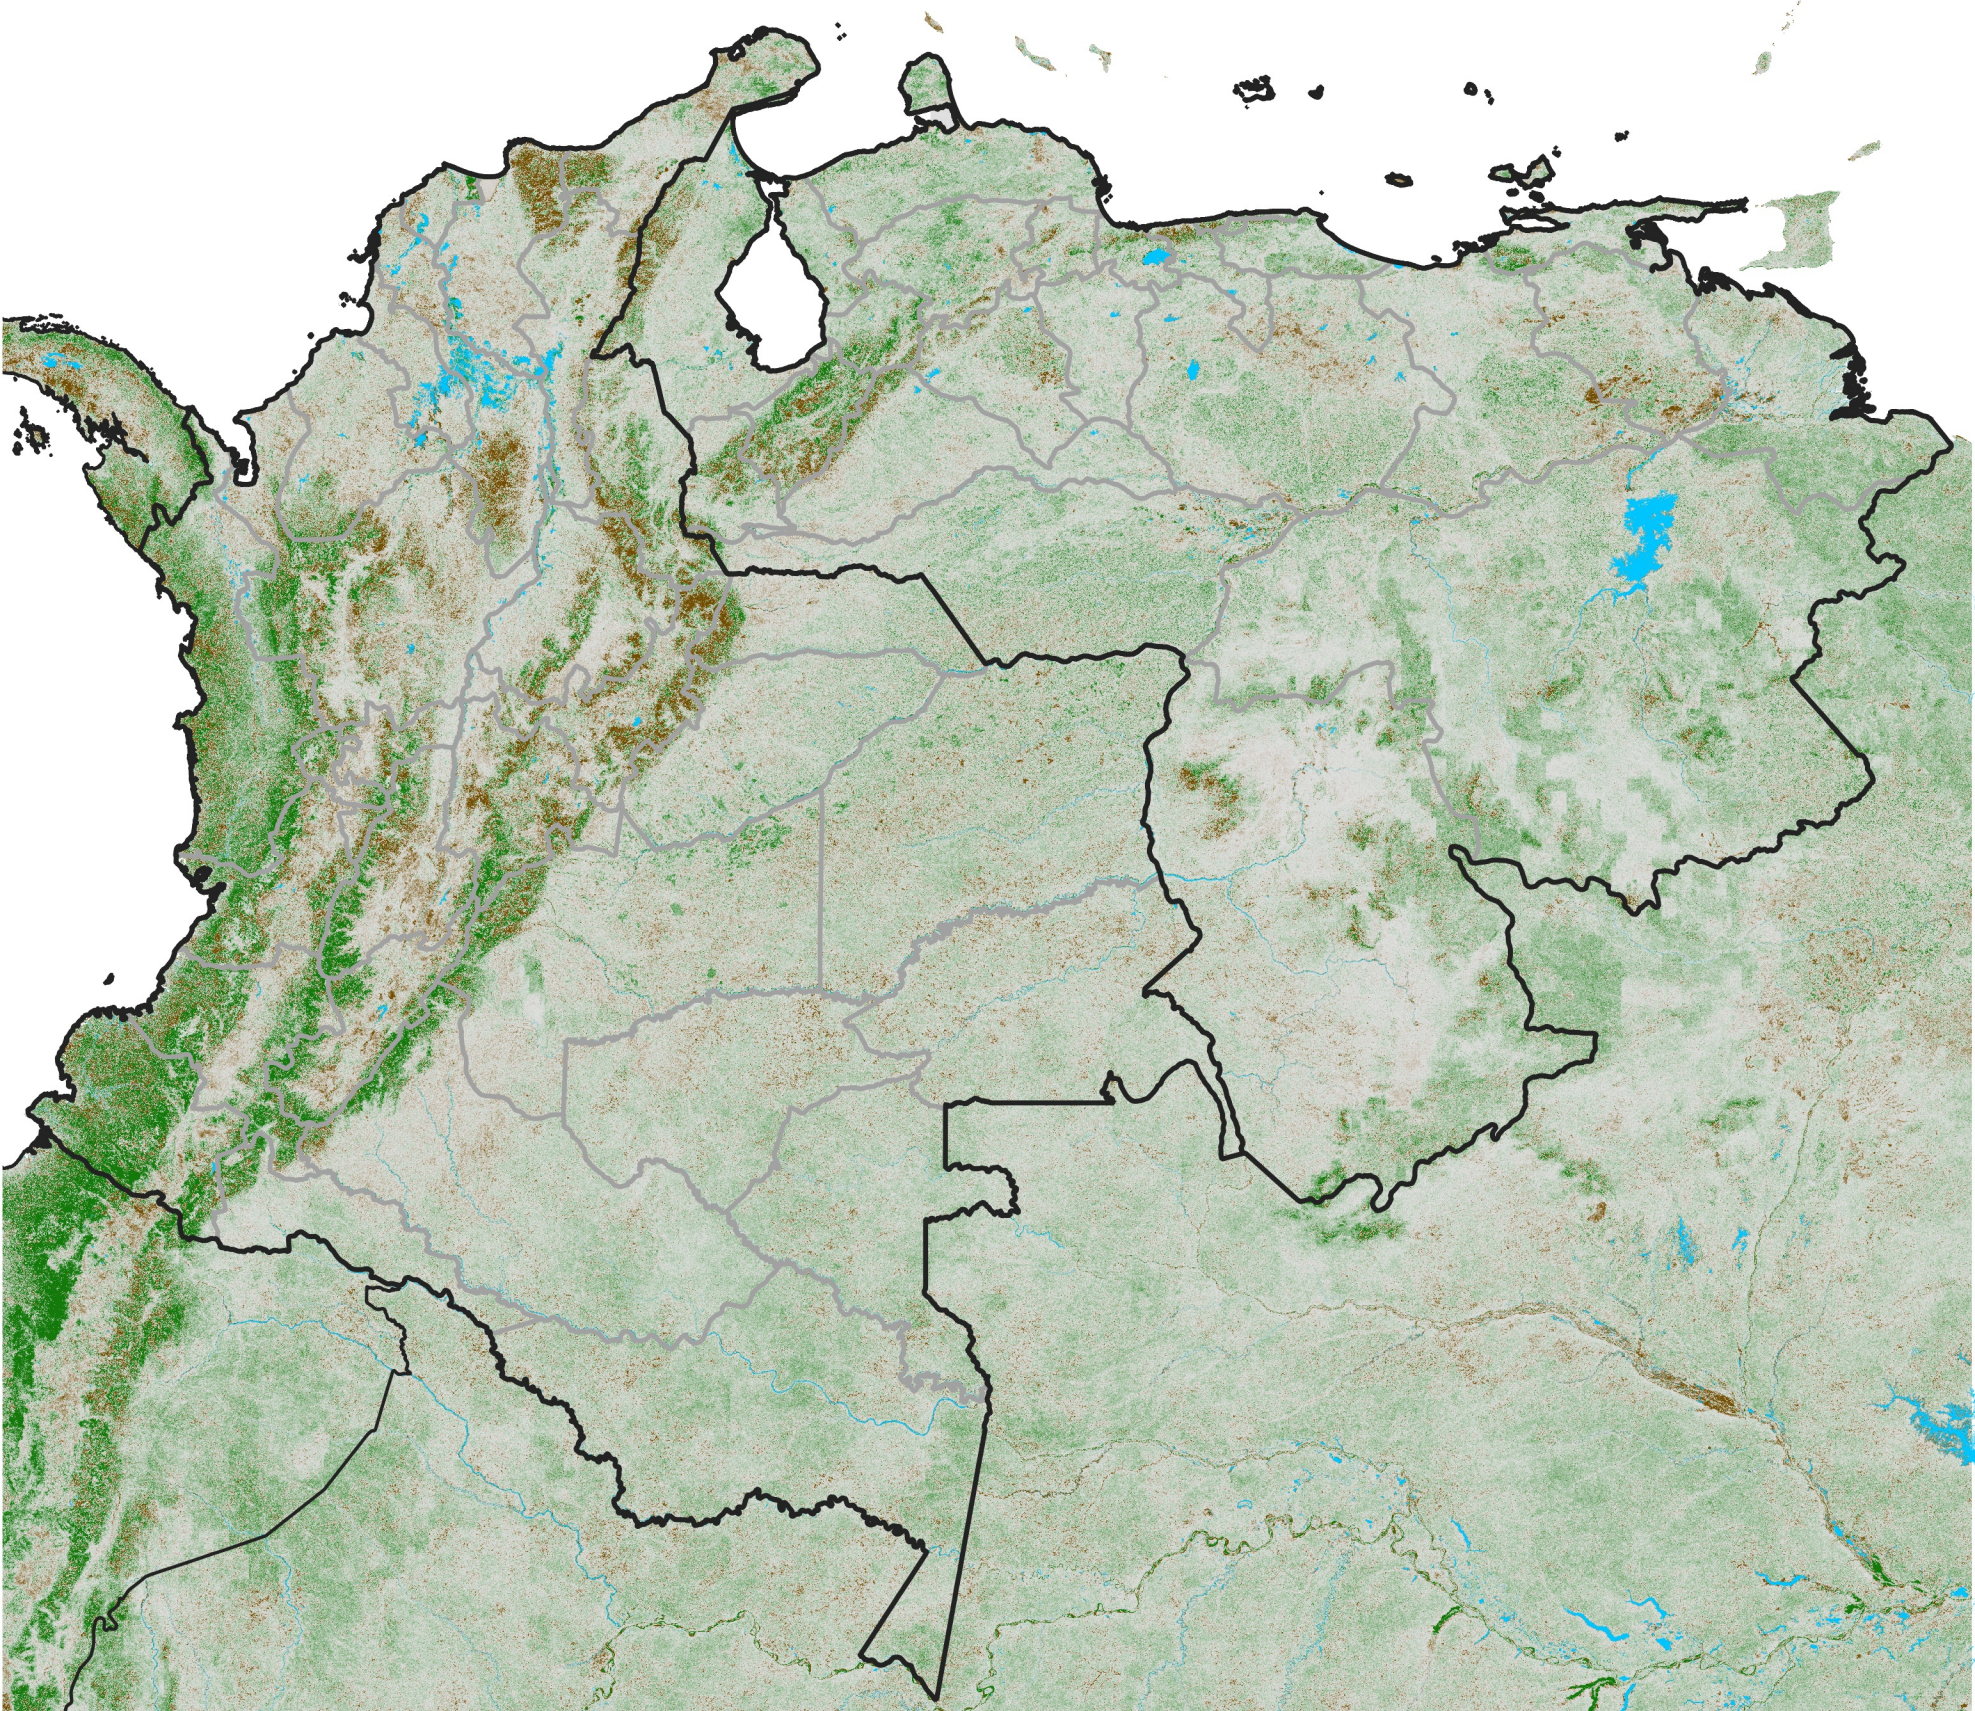

Colombia Venezuela NDVI Anomaly

2024 minus mean (2003 - 2022)
Period 31 / November 01 - 10, 2024

NDVI Anomaly

< -0.3 -0.2 -0.1 -0.05 0.05 0.1 0.2 > 0.3

Negative

No Difference

Positive