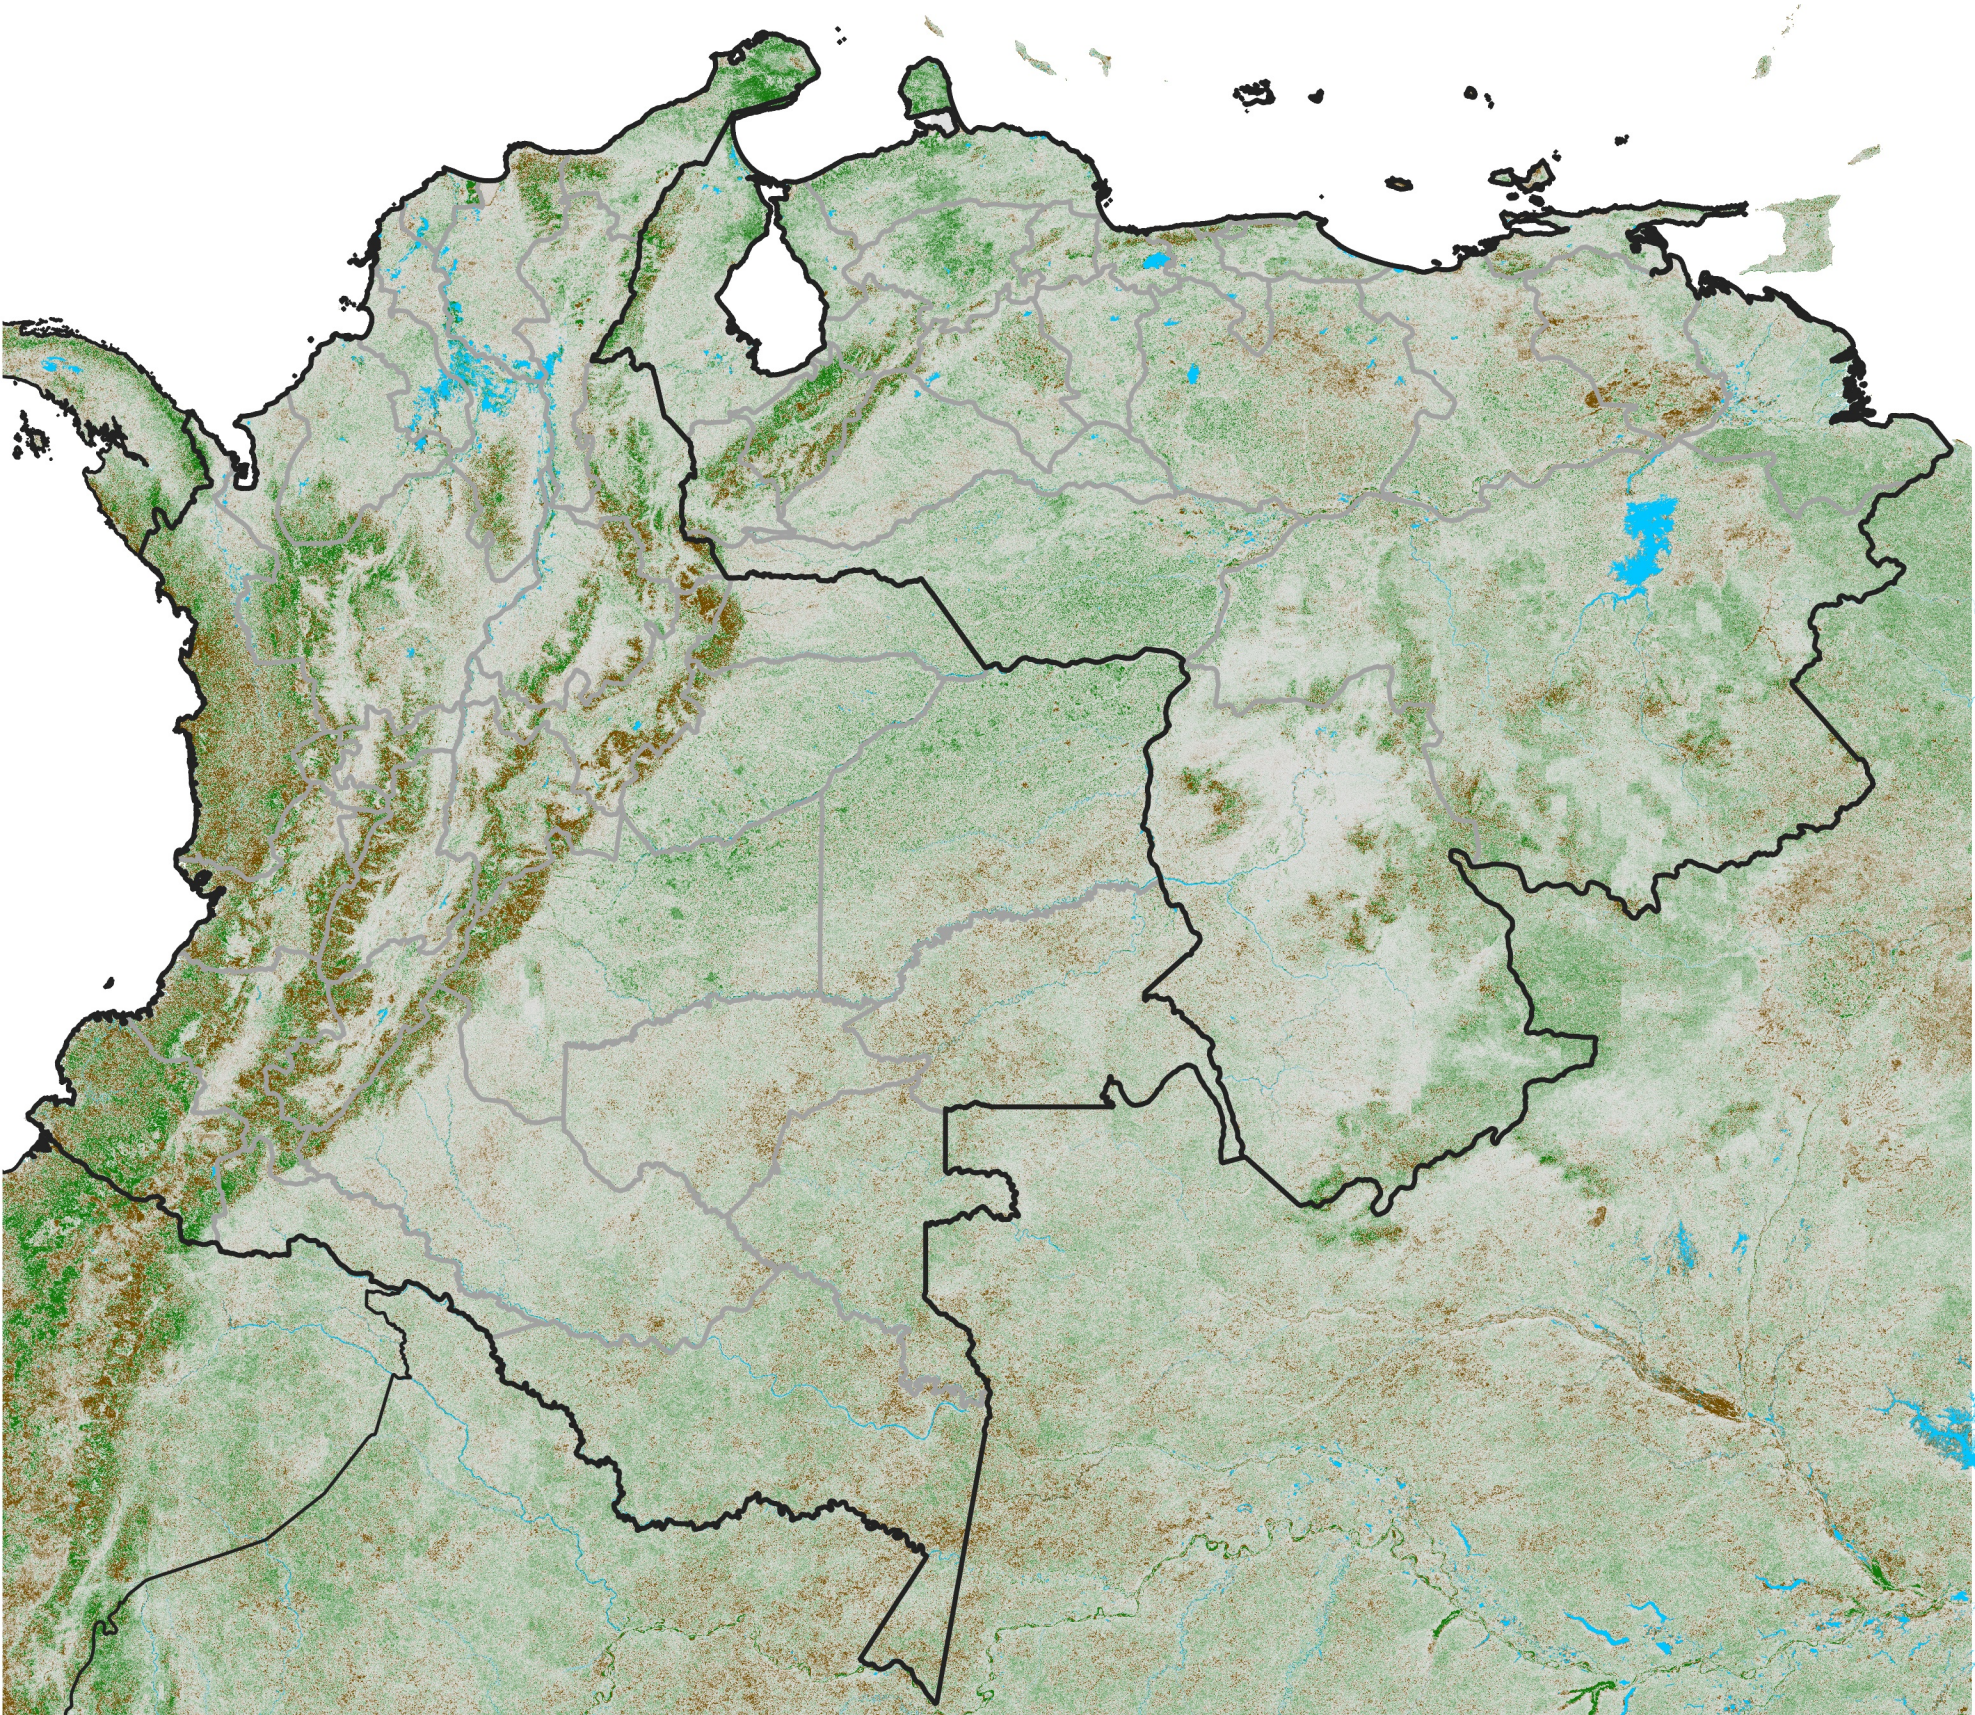

Colombia Venezuela NDVI Anomaly

2024 minus mean (2003 - 2022)
Period 34 / December 01 - 10, 2024

NDVI Anomaly

< -0.3 -0.2 -0.1 -0.05 0.05 0.1 0.2 > 0.3

Negative

No Difference

Positive