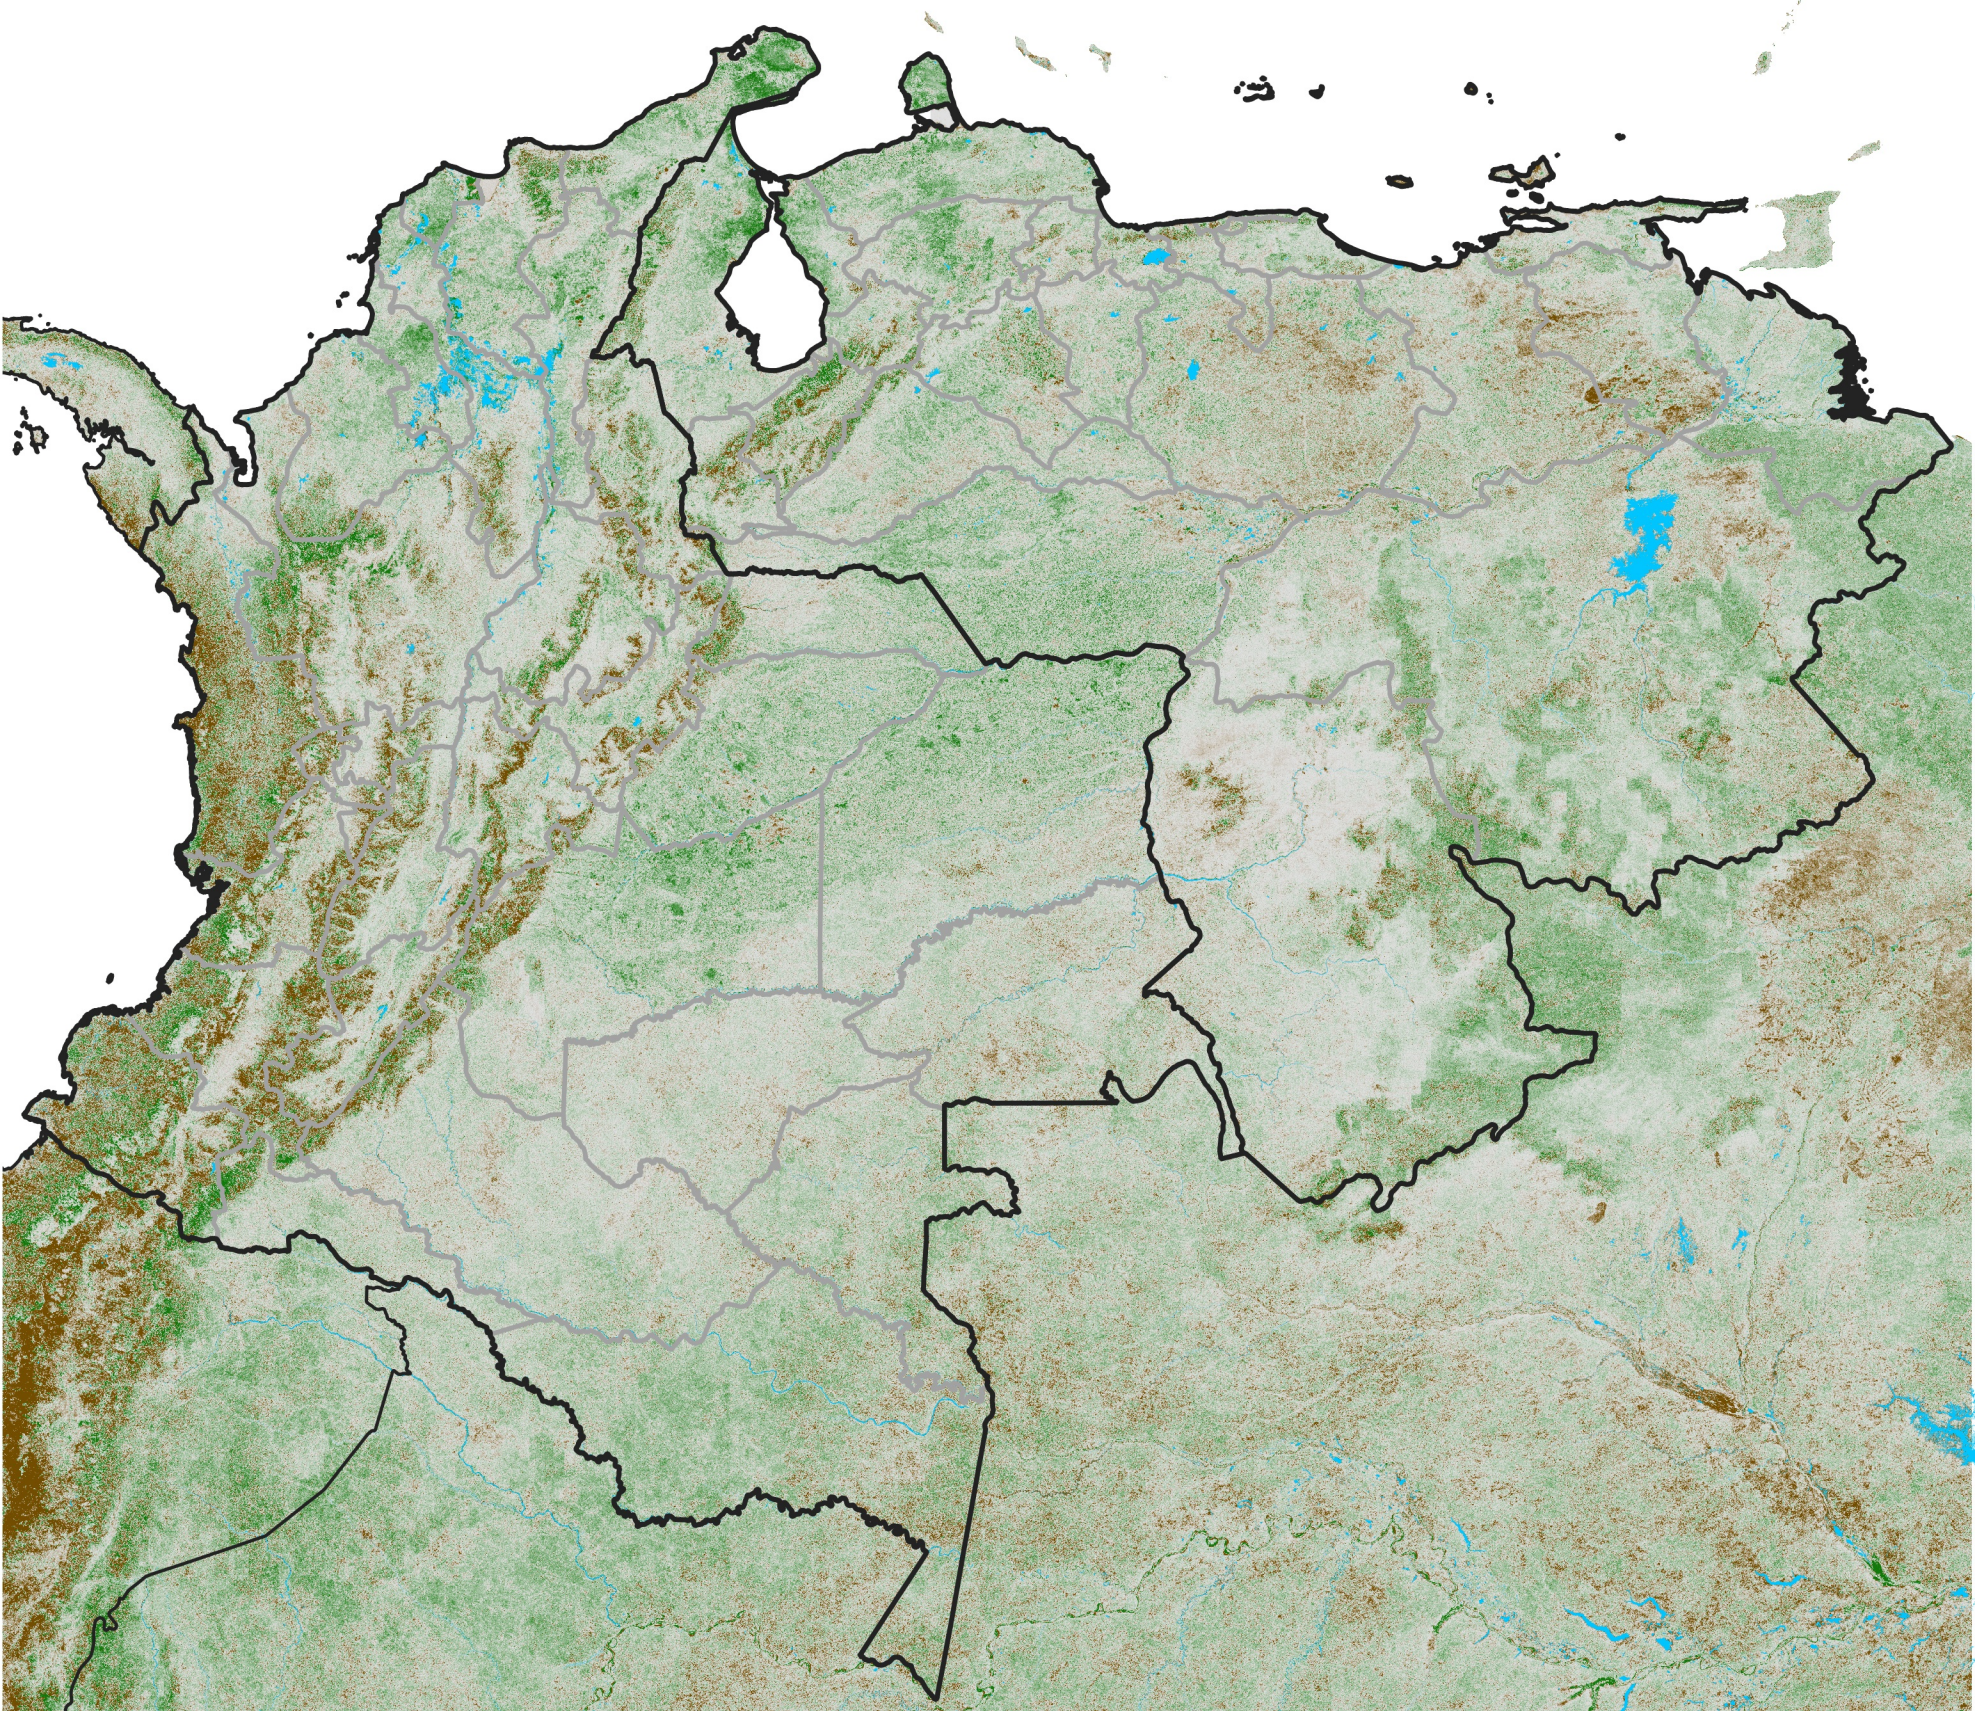

Colombia Venezuela NDVI Anomaly

2024 minus mean (2003 - 2022)
Period 36 / December 21 - 31, 2024

NDVI Anomaly

< -0.3 -0.2 -0.1 -0.05 0.05 0.1 0.2 > 0.3

Negative

No Difference

Positive