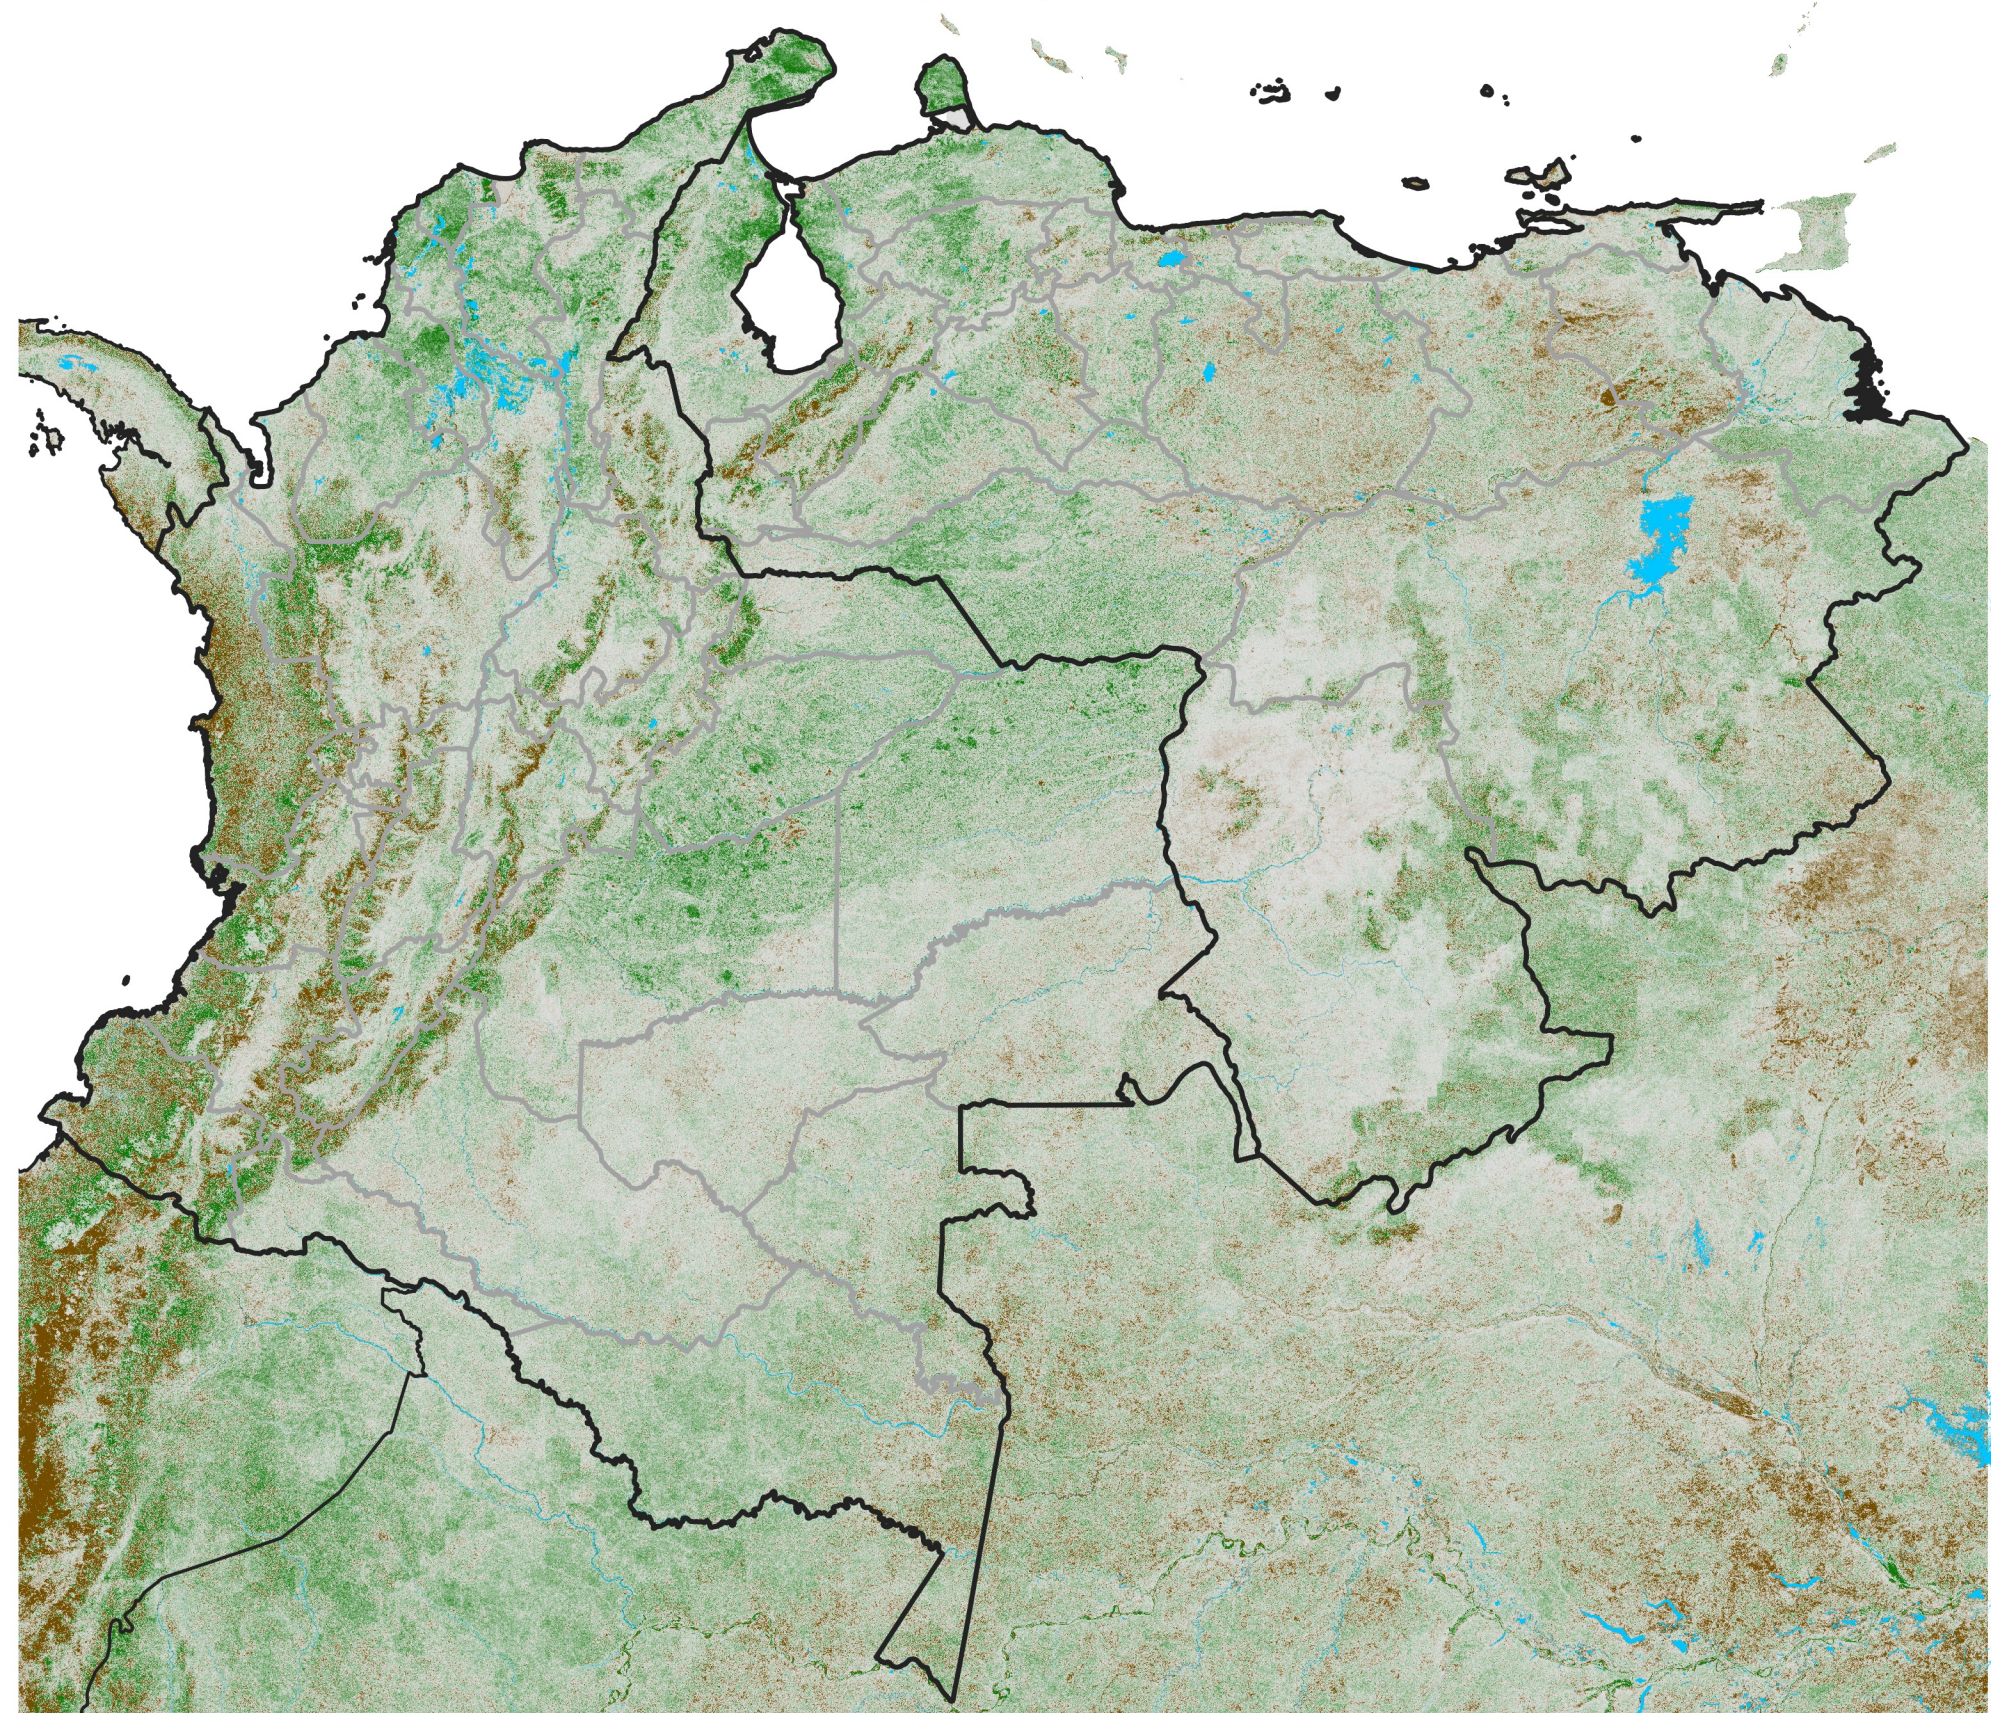

Colombia Venezuela NDVI Anomaly

2025 minus mean (2003 - 2022)

Period 01 / January 01 - 10, 2025

NDVI Anomaly

< -0.3 -0.2 -0.1 -0.05 0.05 0.1 0.2 > 0.3

Negative

No Difference

Positive