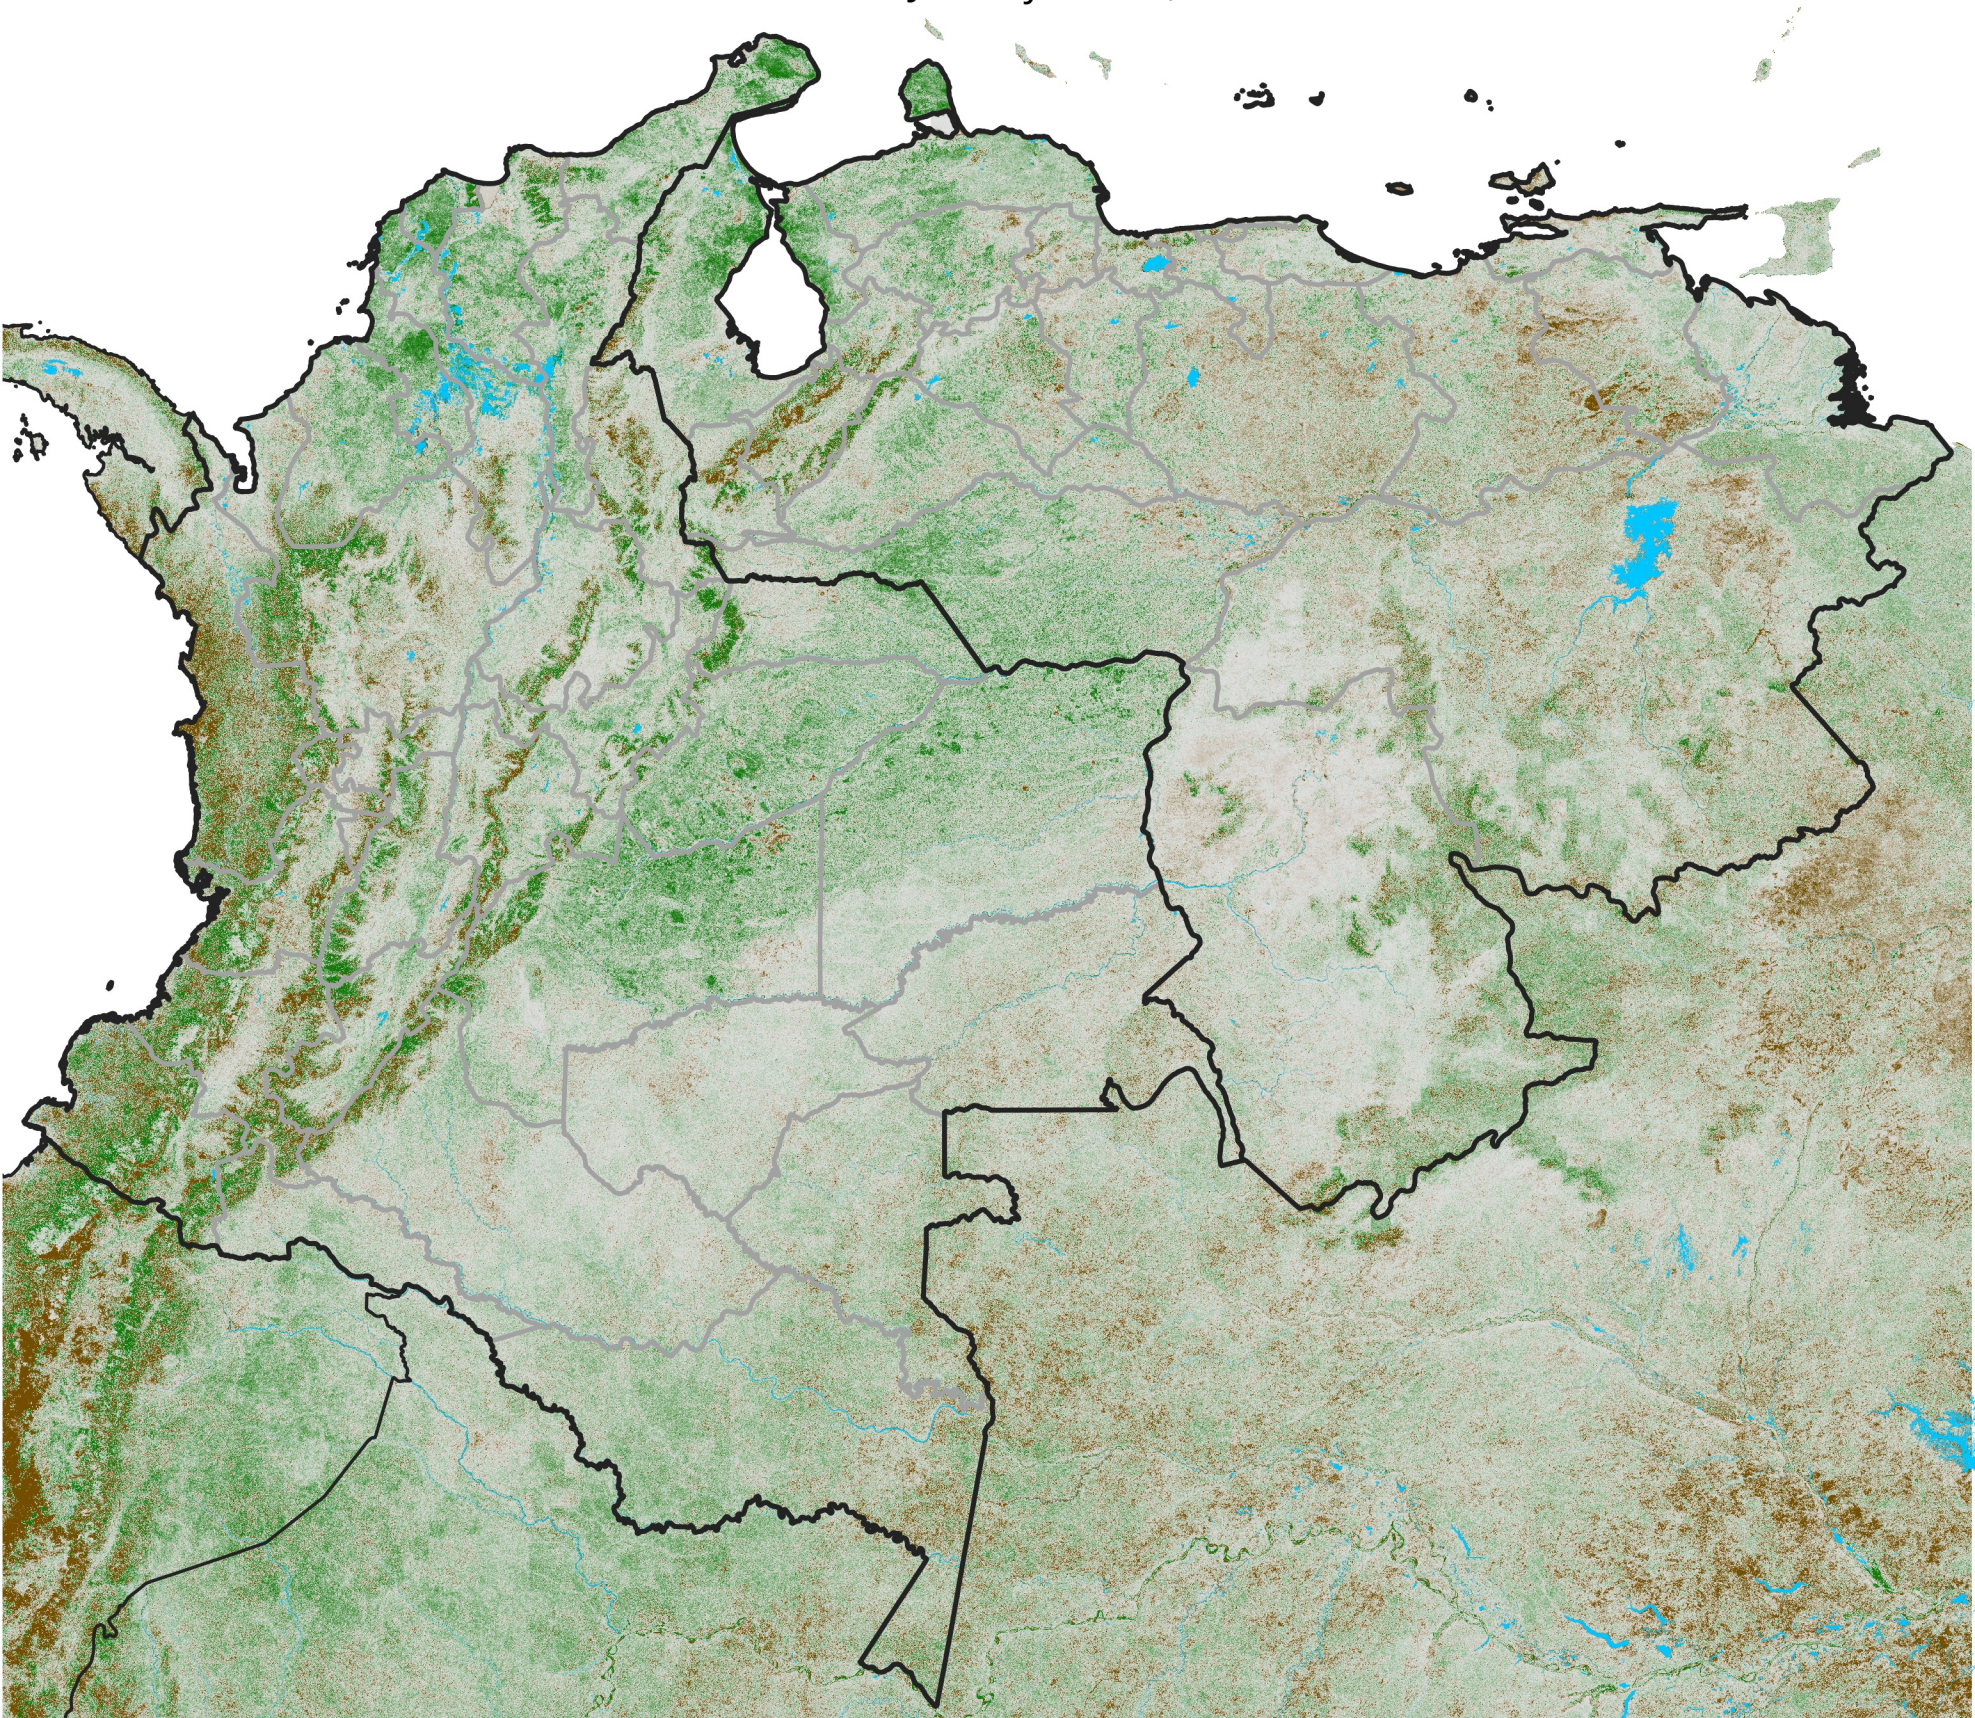

Colombia Venezuela NDVI Anomaly

2025 minus mean (2003 - 2022)

Period 02 / January 11 - 20, 2025

NDVI Anomaly

< -0.3 -0.2 -0.1 -0.05 0.05 0.1 0.2 > 0.3

Negative

No Difference

Positive