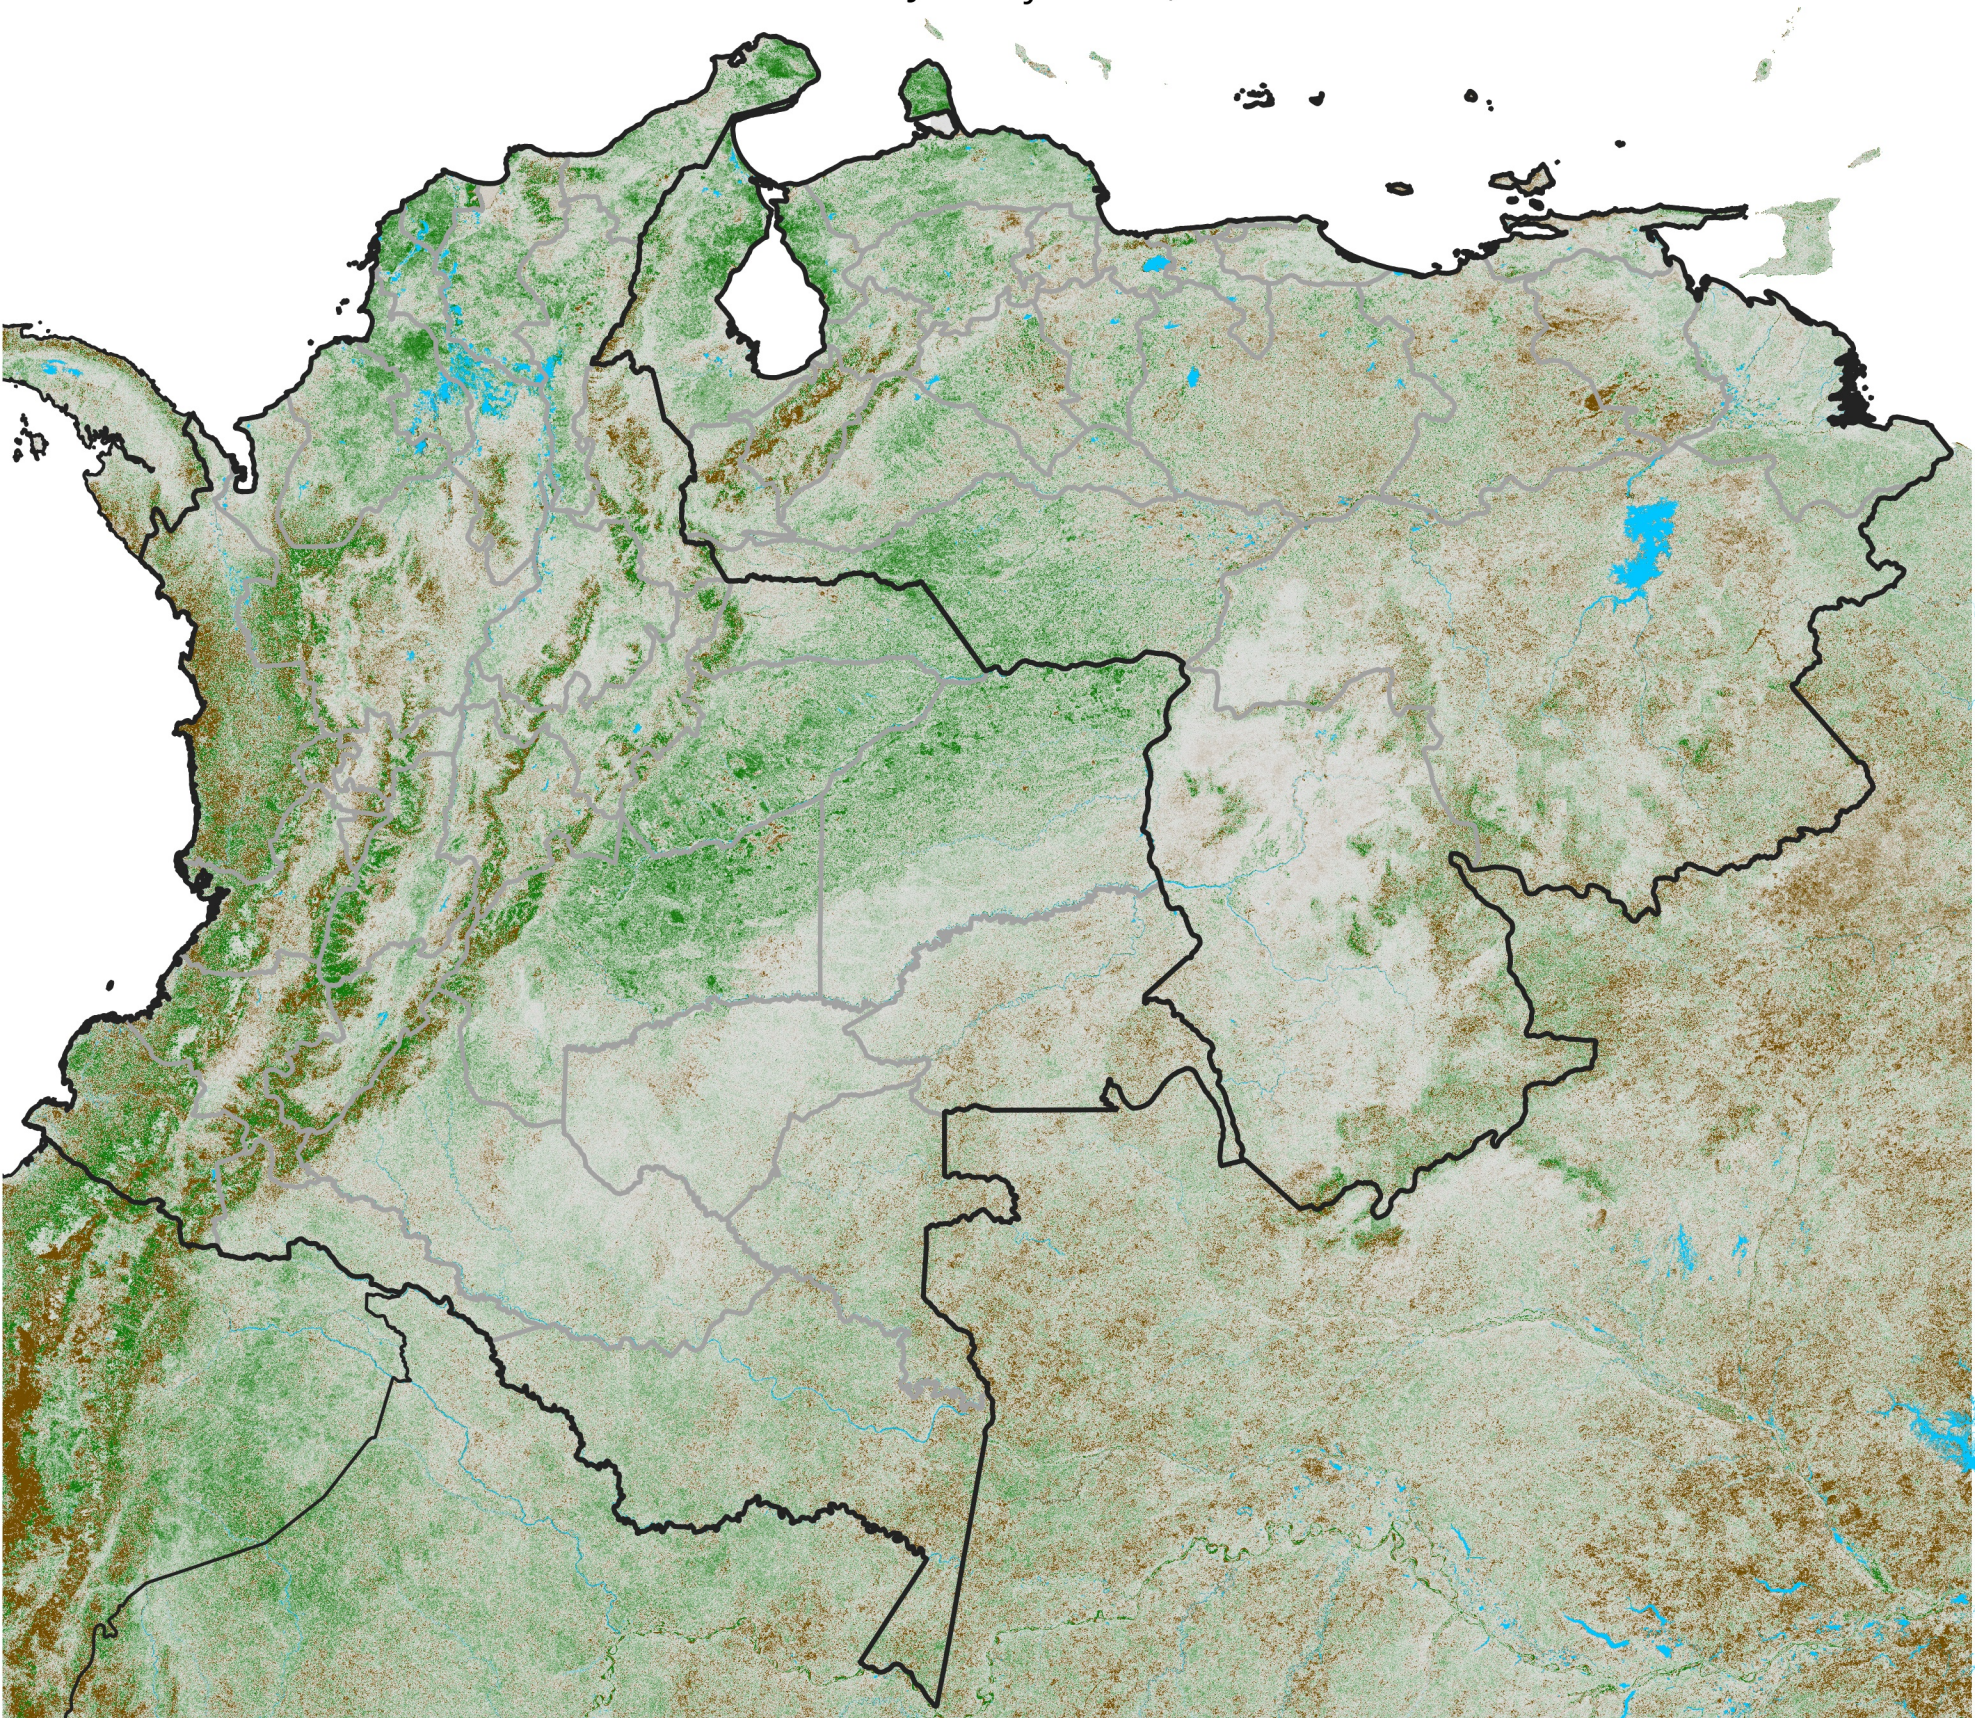

Colombia Venezuela NDVI Anomaly

2025 minus mean (2003 - 2022)

Period 03 / January 21 - 31, 2025

NDVI Anomaly

< -0.3 -0.2 -0.1 -0.05 0.05 0.1 0.2 > 0.3

Negative

No Difference

Positive