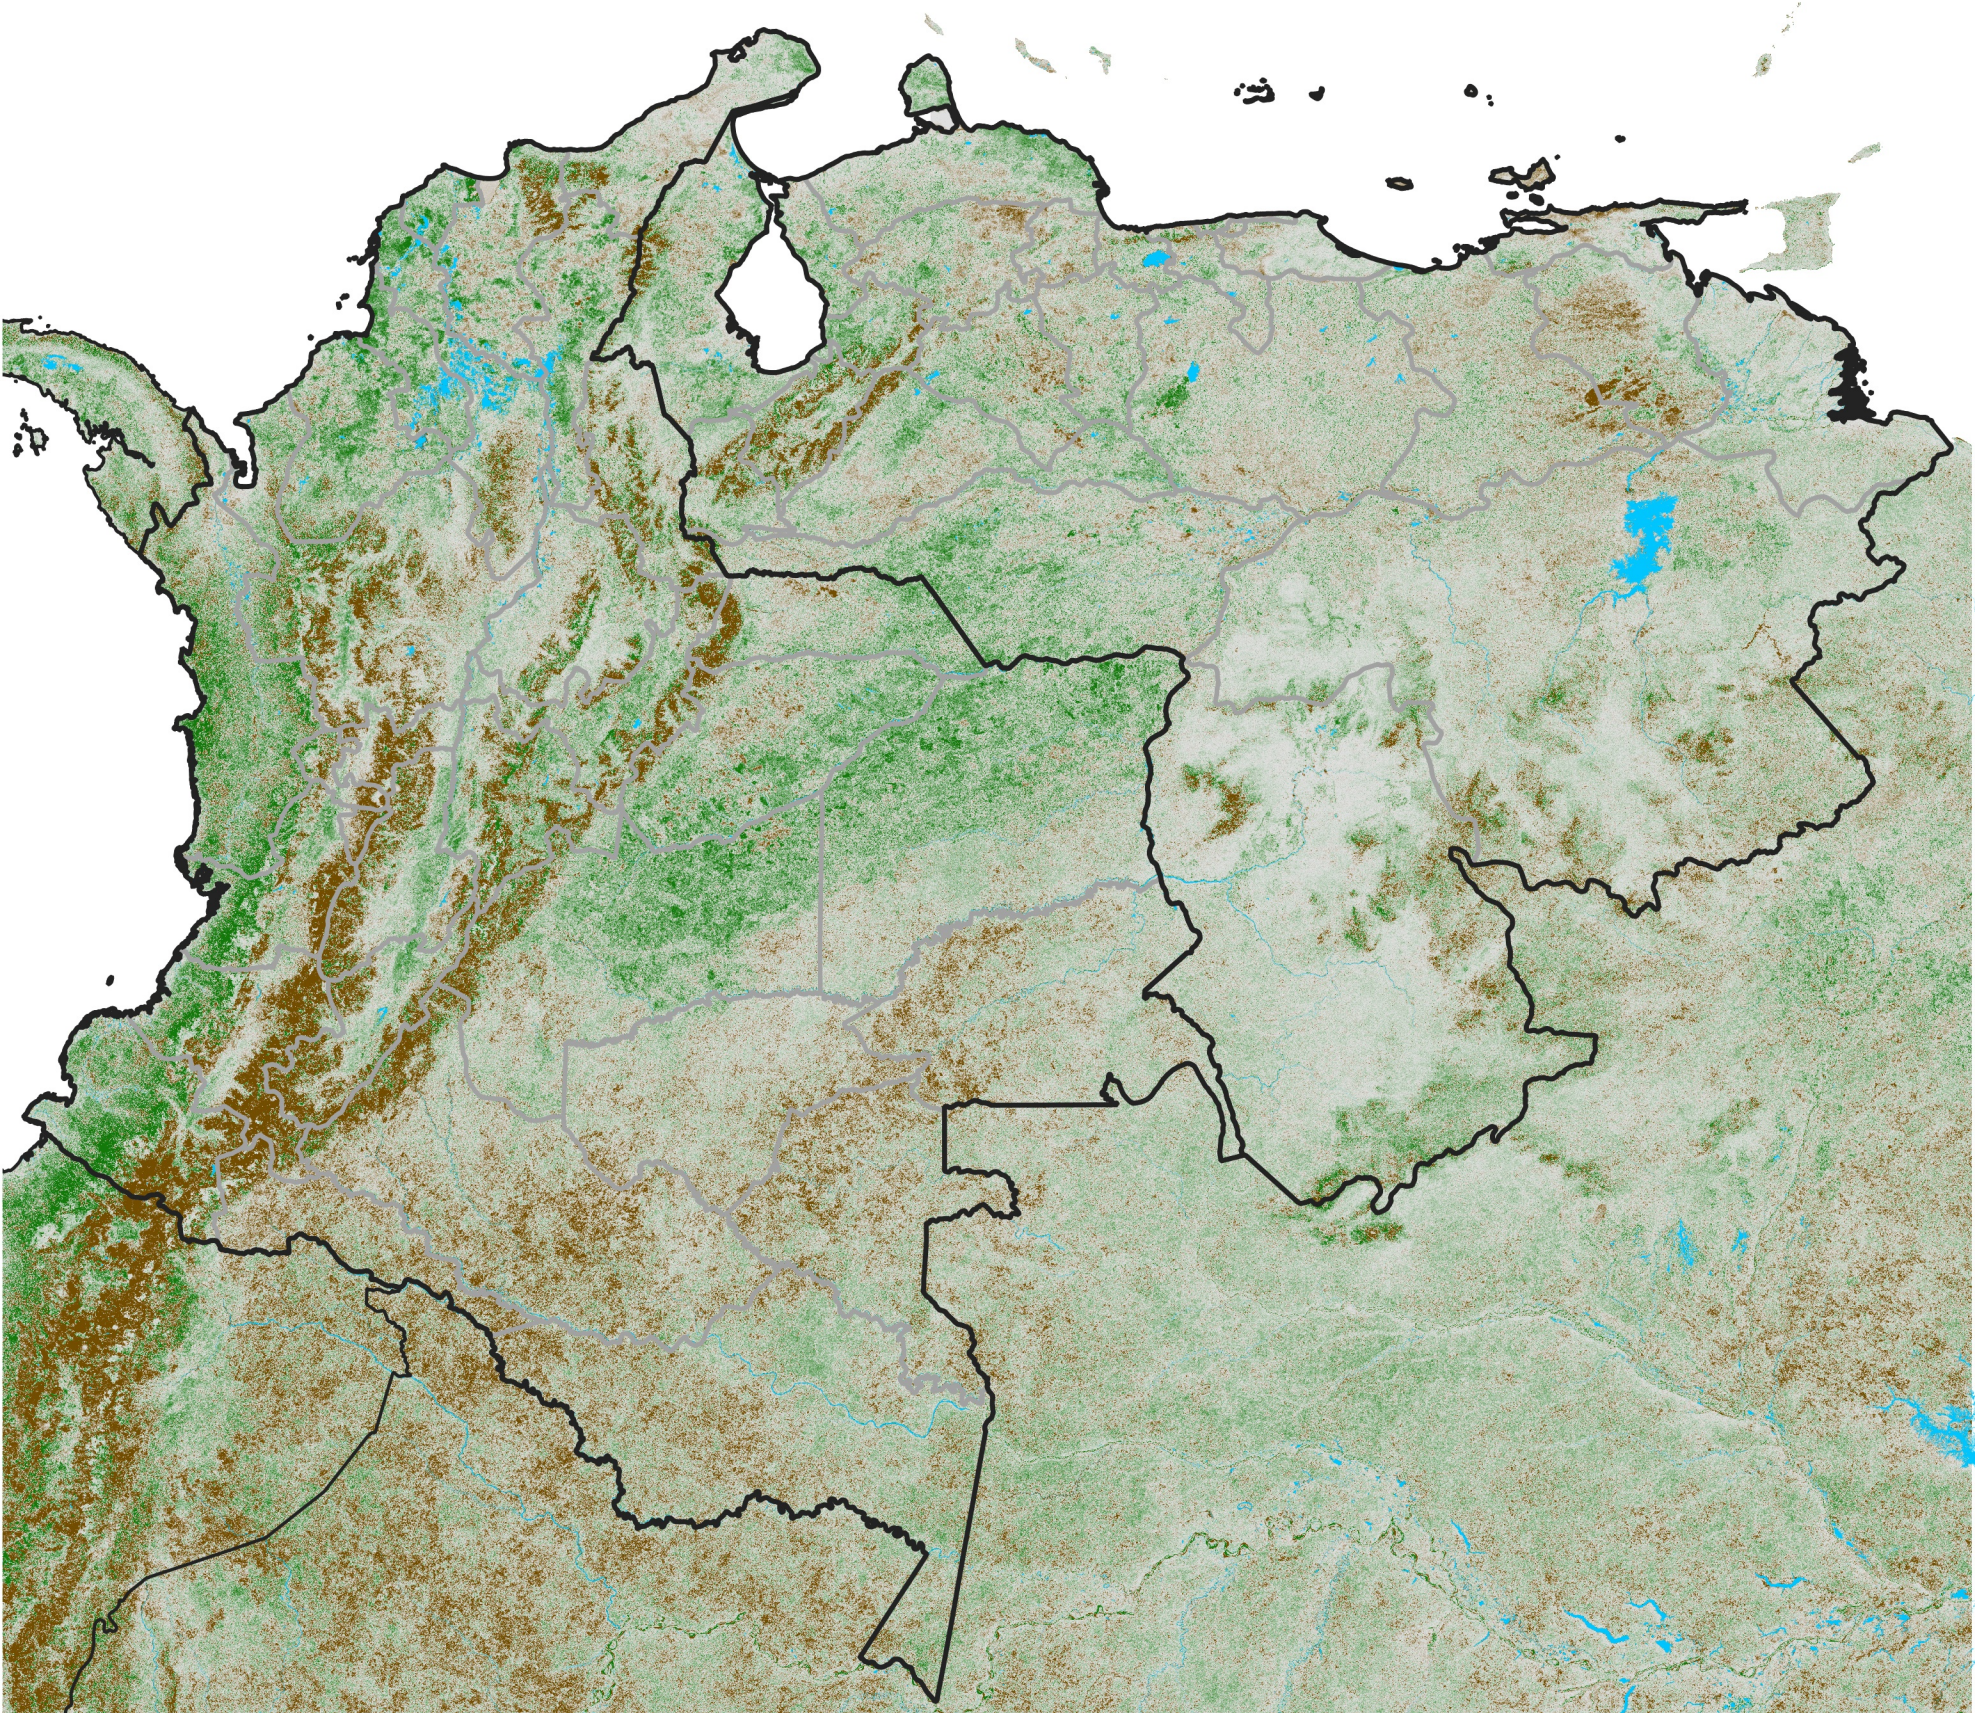

# Colombia Venezuela NDVI Anomaly

2025 minus mean (2003 - 2022)

Period 08 / March 11 - 20, 2025

## NDVI Anomaly

< -0.3   -0.2   -0.1   -0.05   0.05   0.1   0.2   > 0.3

Negative

No Difference

Positive