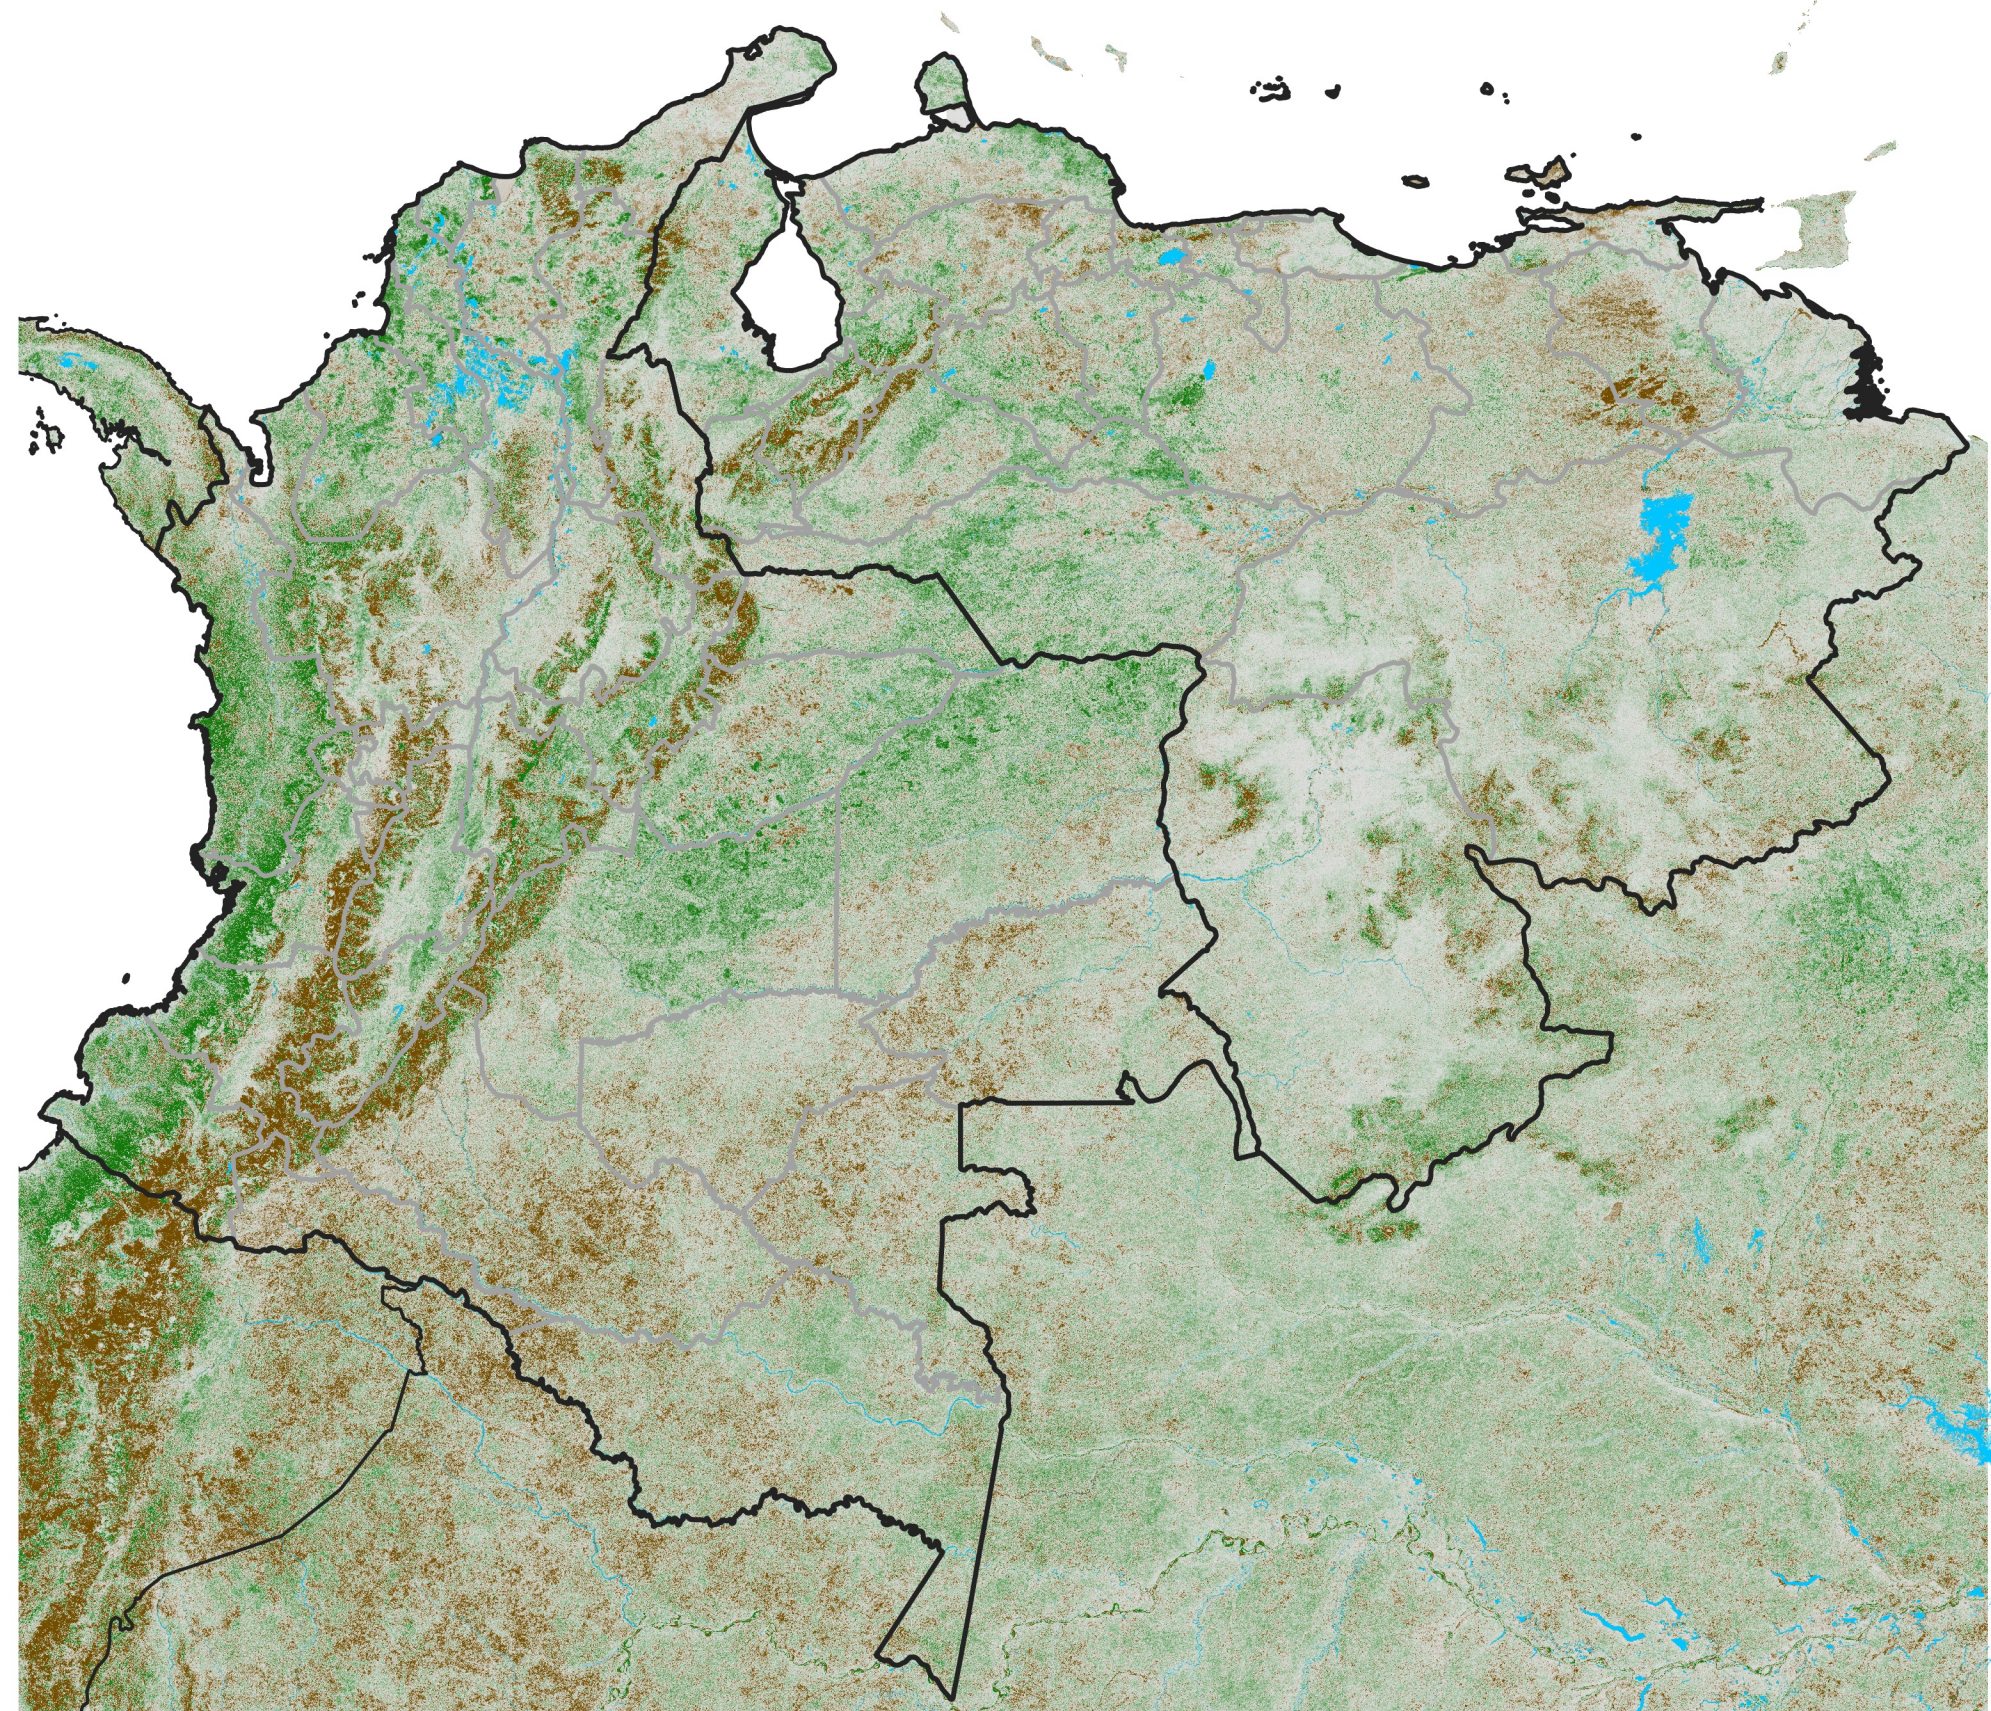

Colombia Venezuela NDVI Anomaly

2025 minus mean (2003 - 2022)

Period 09 / March 21 - 31, 2025

NDVI Anomaly

< -0.3 -0.2 -0.1 -0.05 0.05 0.1 0.2 > 0.3

Negative

No Difference

Positive