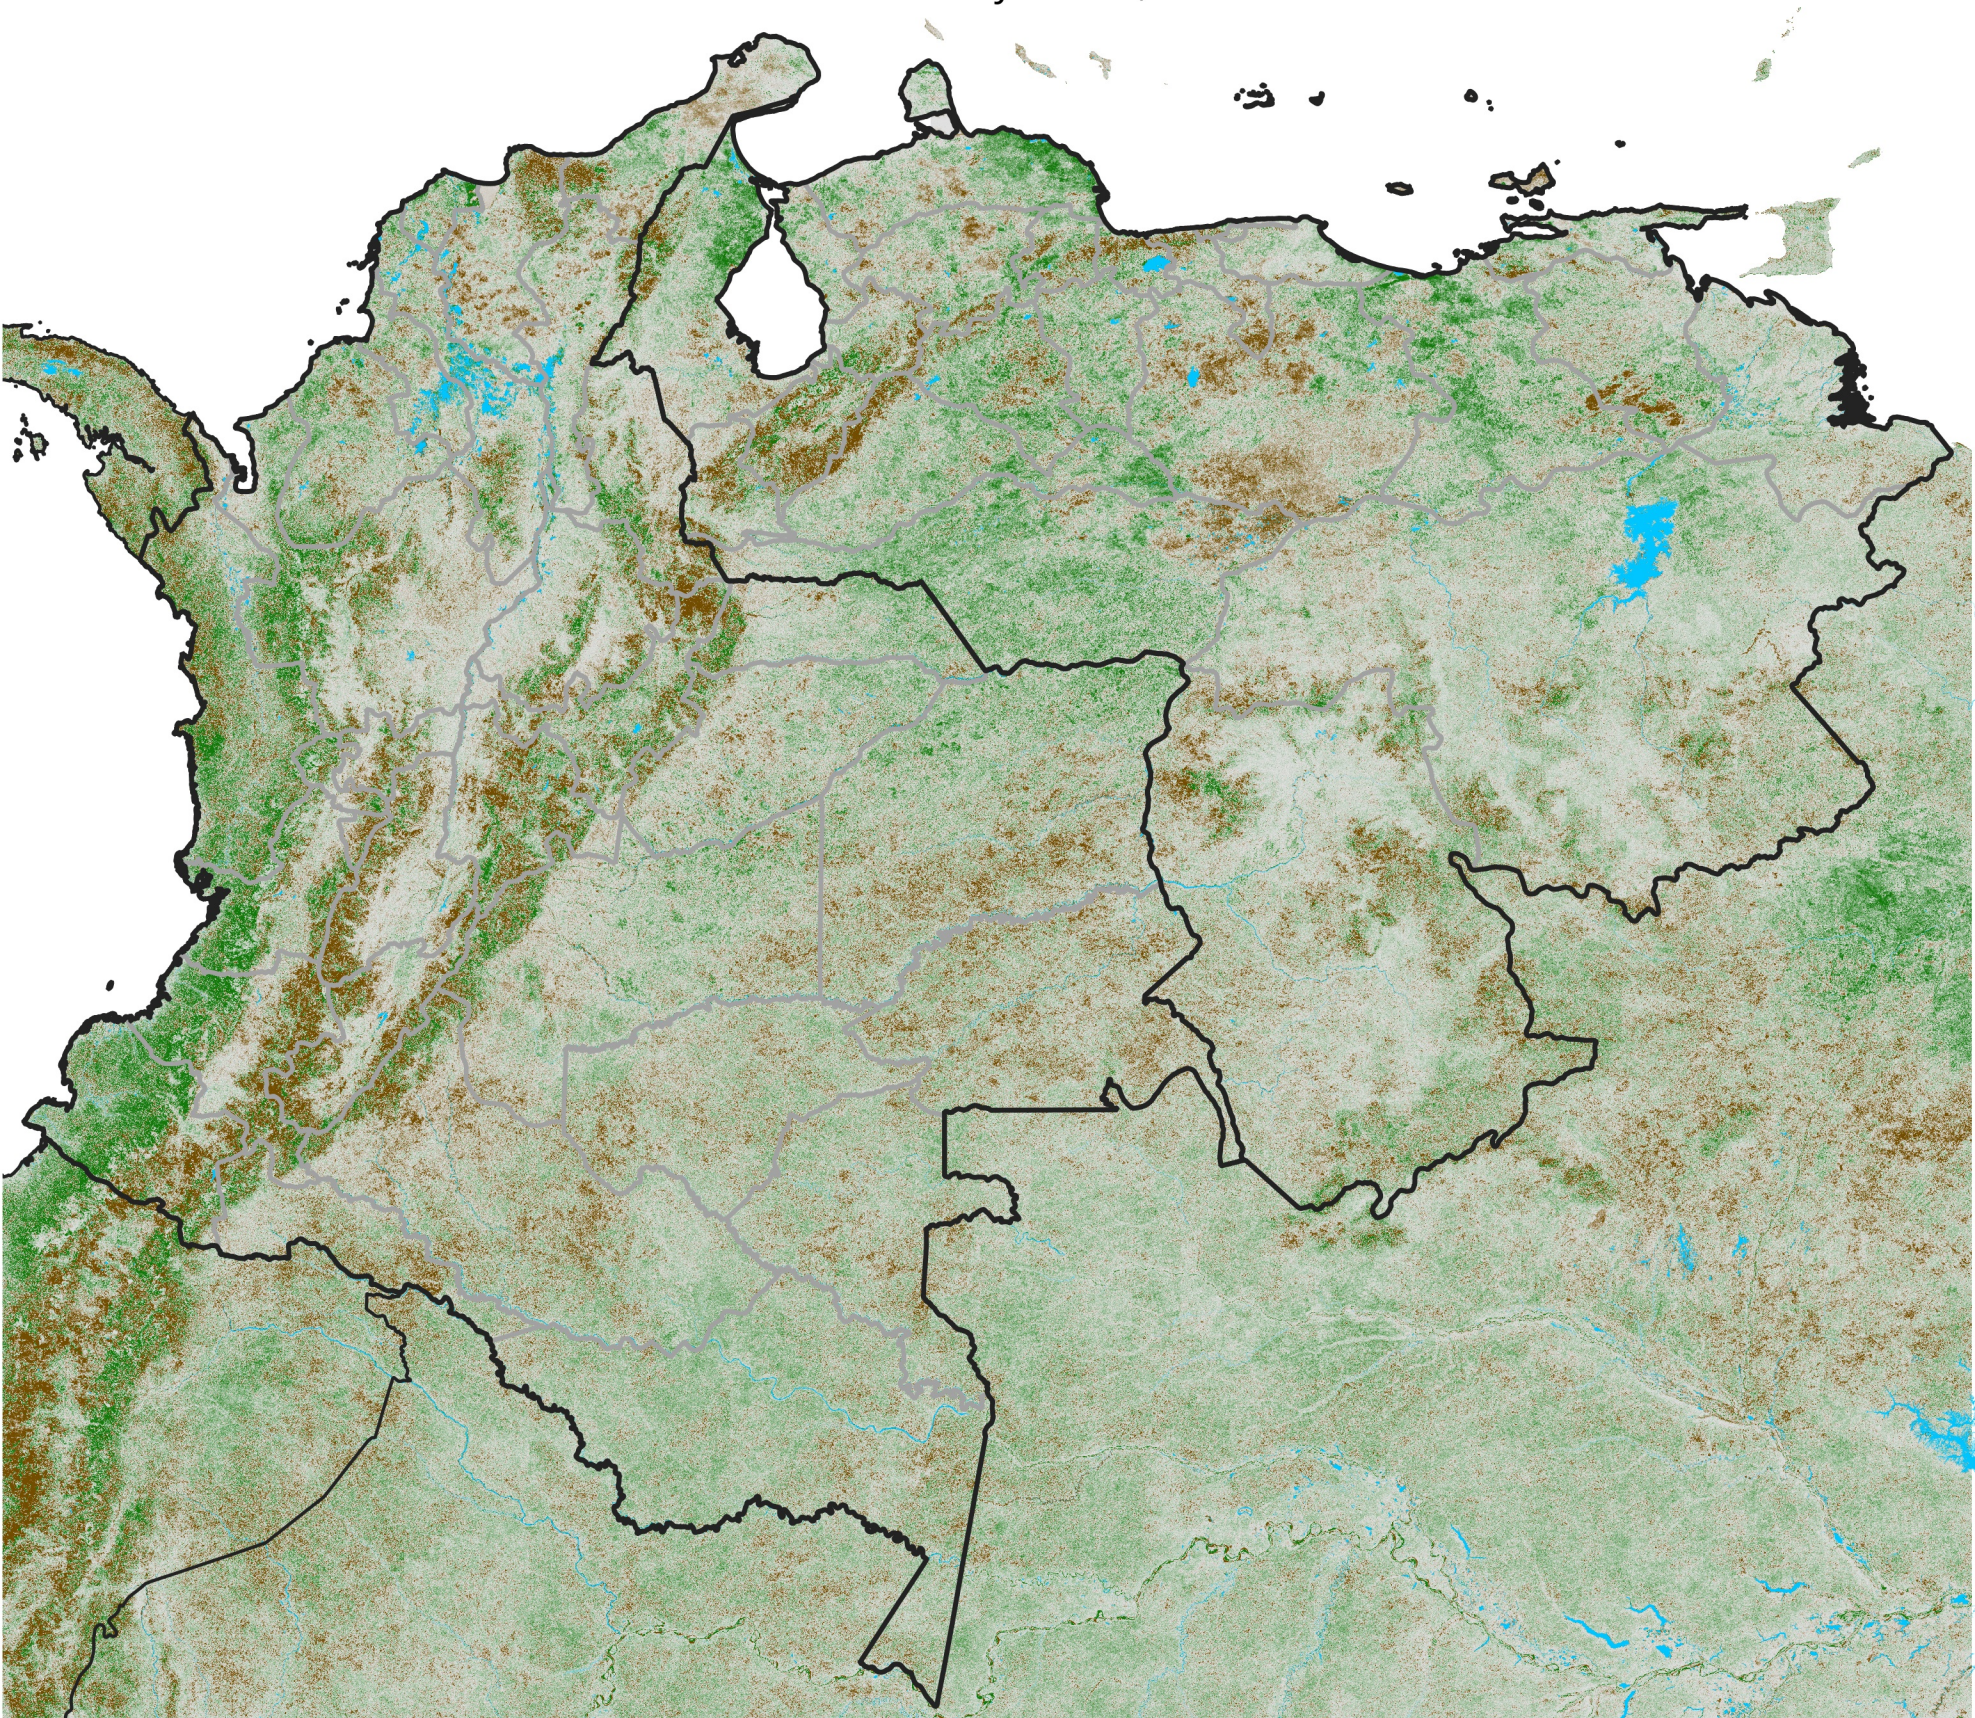

Colombia Venezuela NDVI Anomaly

2025 minus mean (2003 - 2022)

Period 13 / May 01 - 10, 2025

NDVI Anomaly

< -0.3 -0.2 -0.1 -0.05 0.05 0.1 0.2 > 0.3

Negative

No Difference

Positive