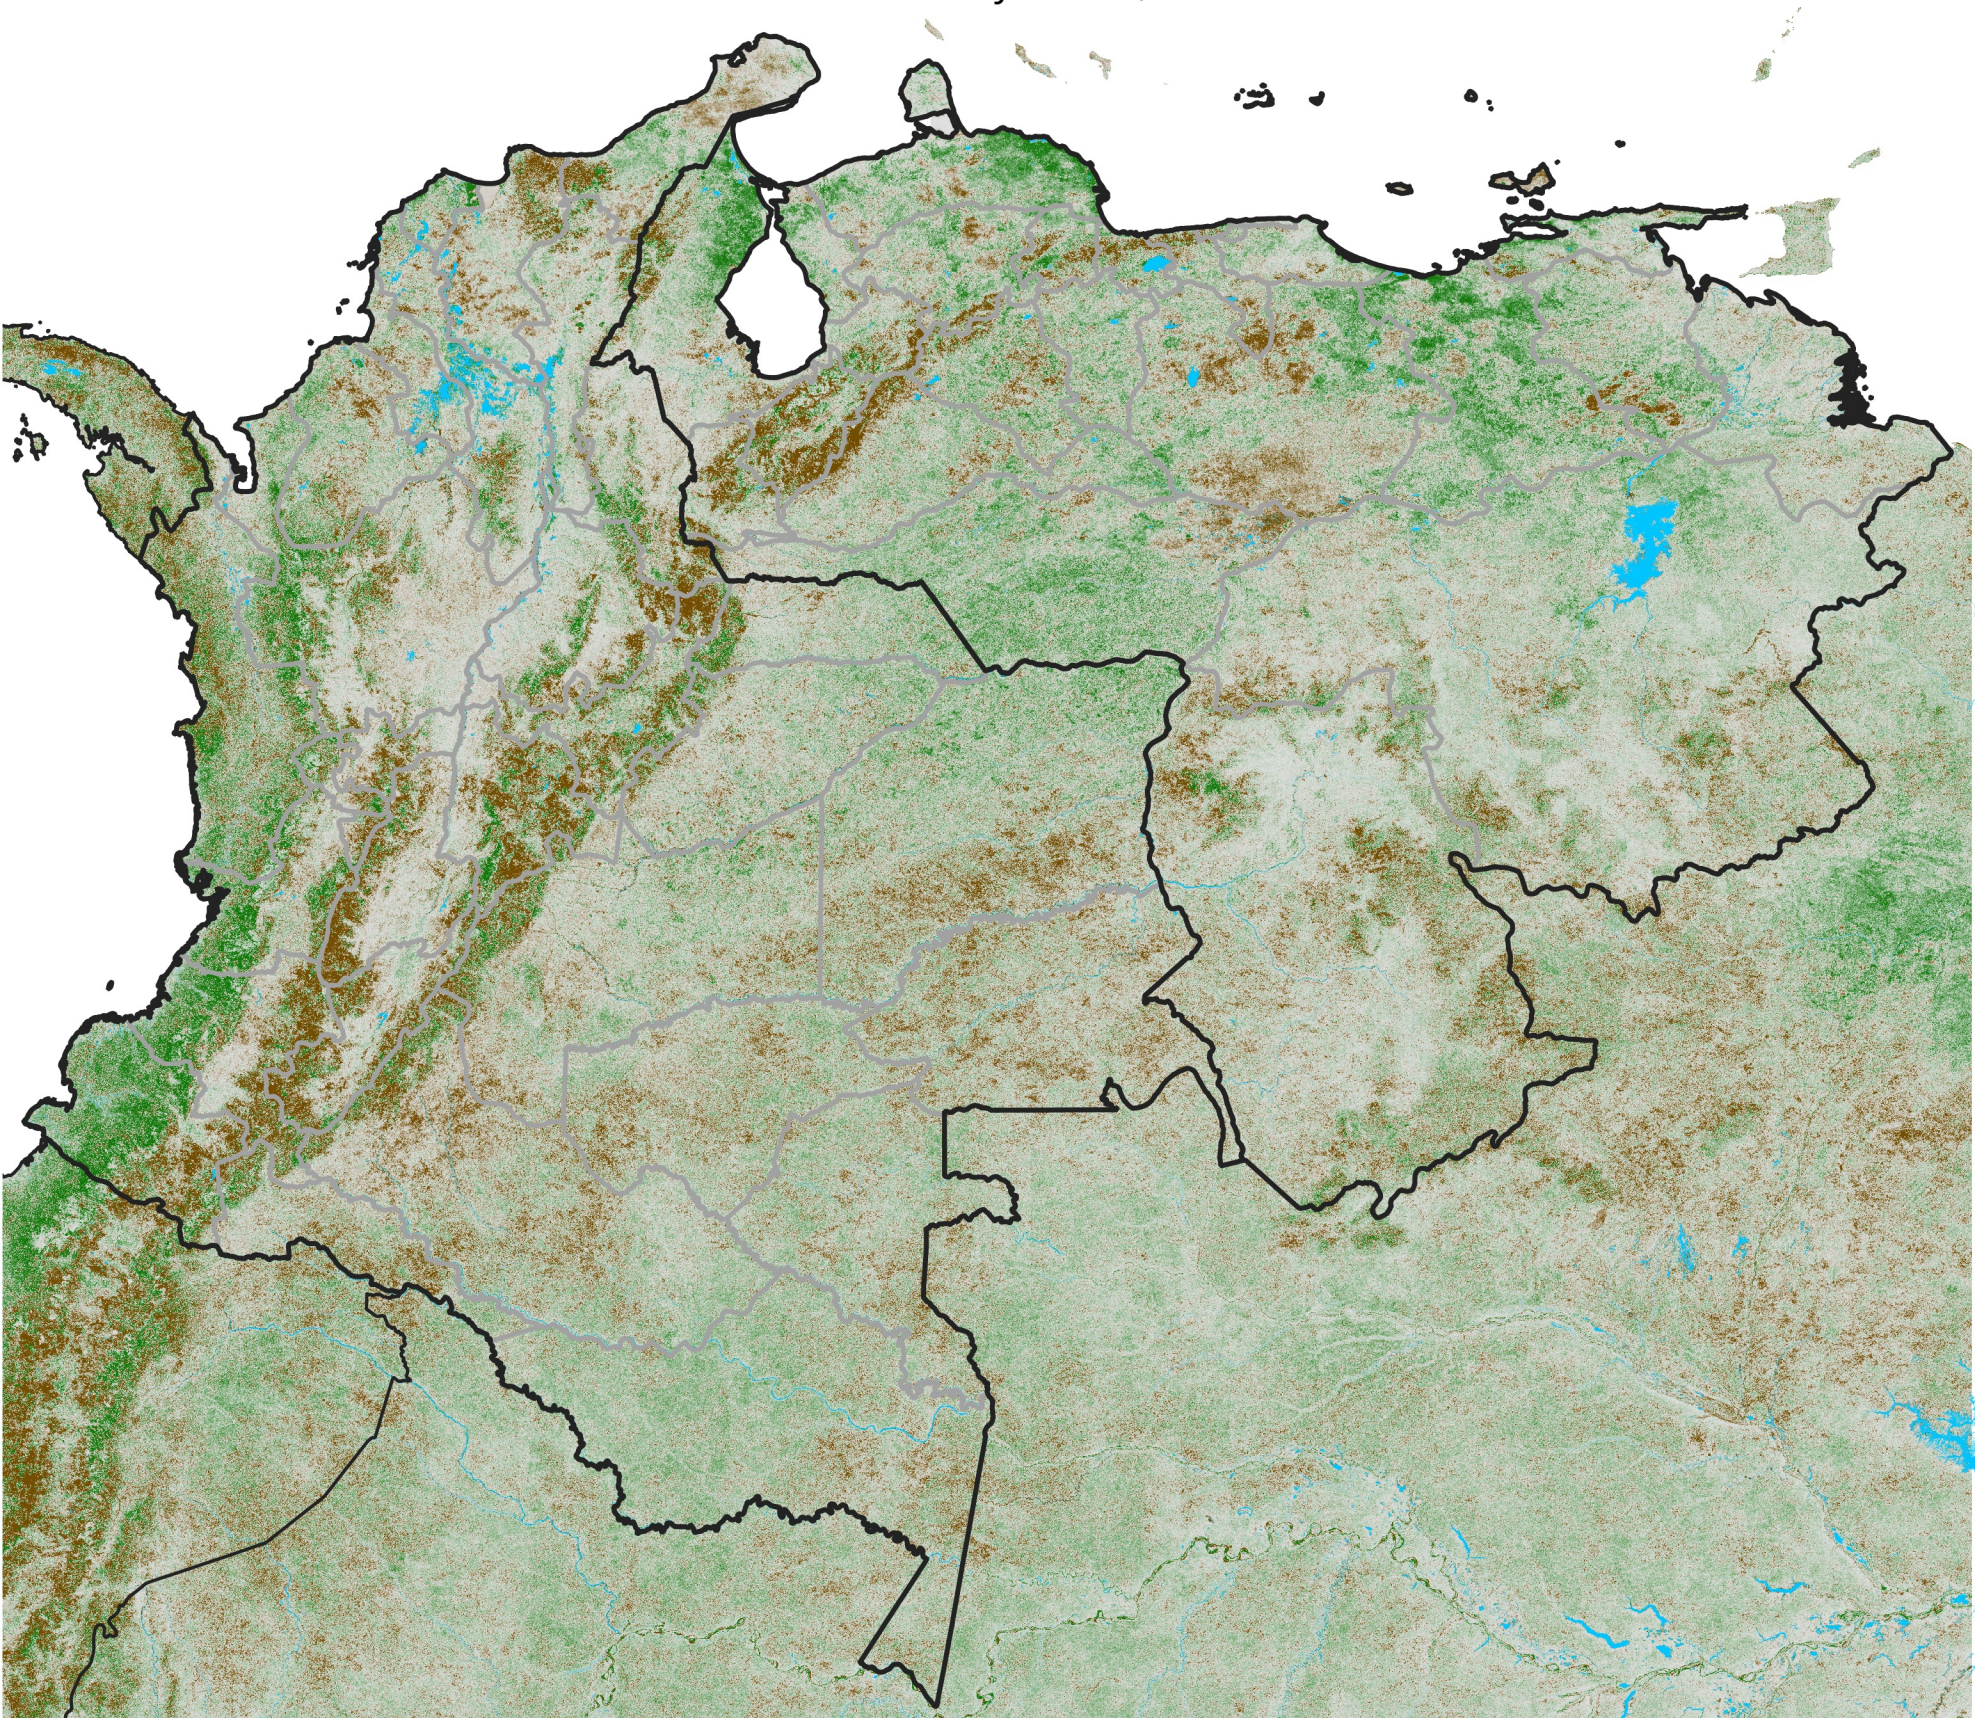

Colombia Venezuela NDVI Anomaly

2025 minus mean (2003 - 2022)

Period 14 / May 11 - 20, 2025

NDVI Anomaly

< -0.3 -0.2 -0.1 -0.05 0.05 0.1 0.2 > 0.3

Negative

No Difference

Positive