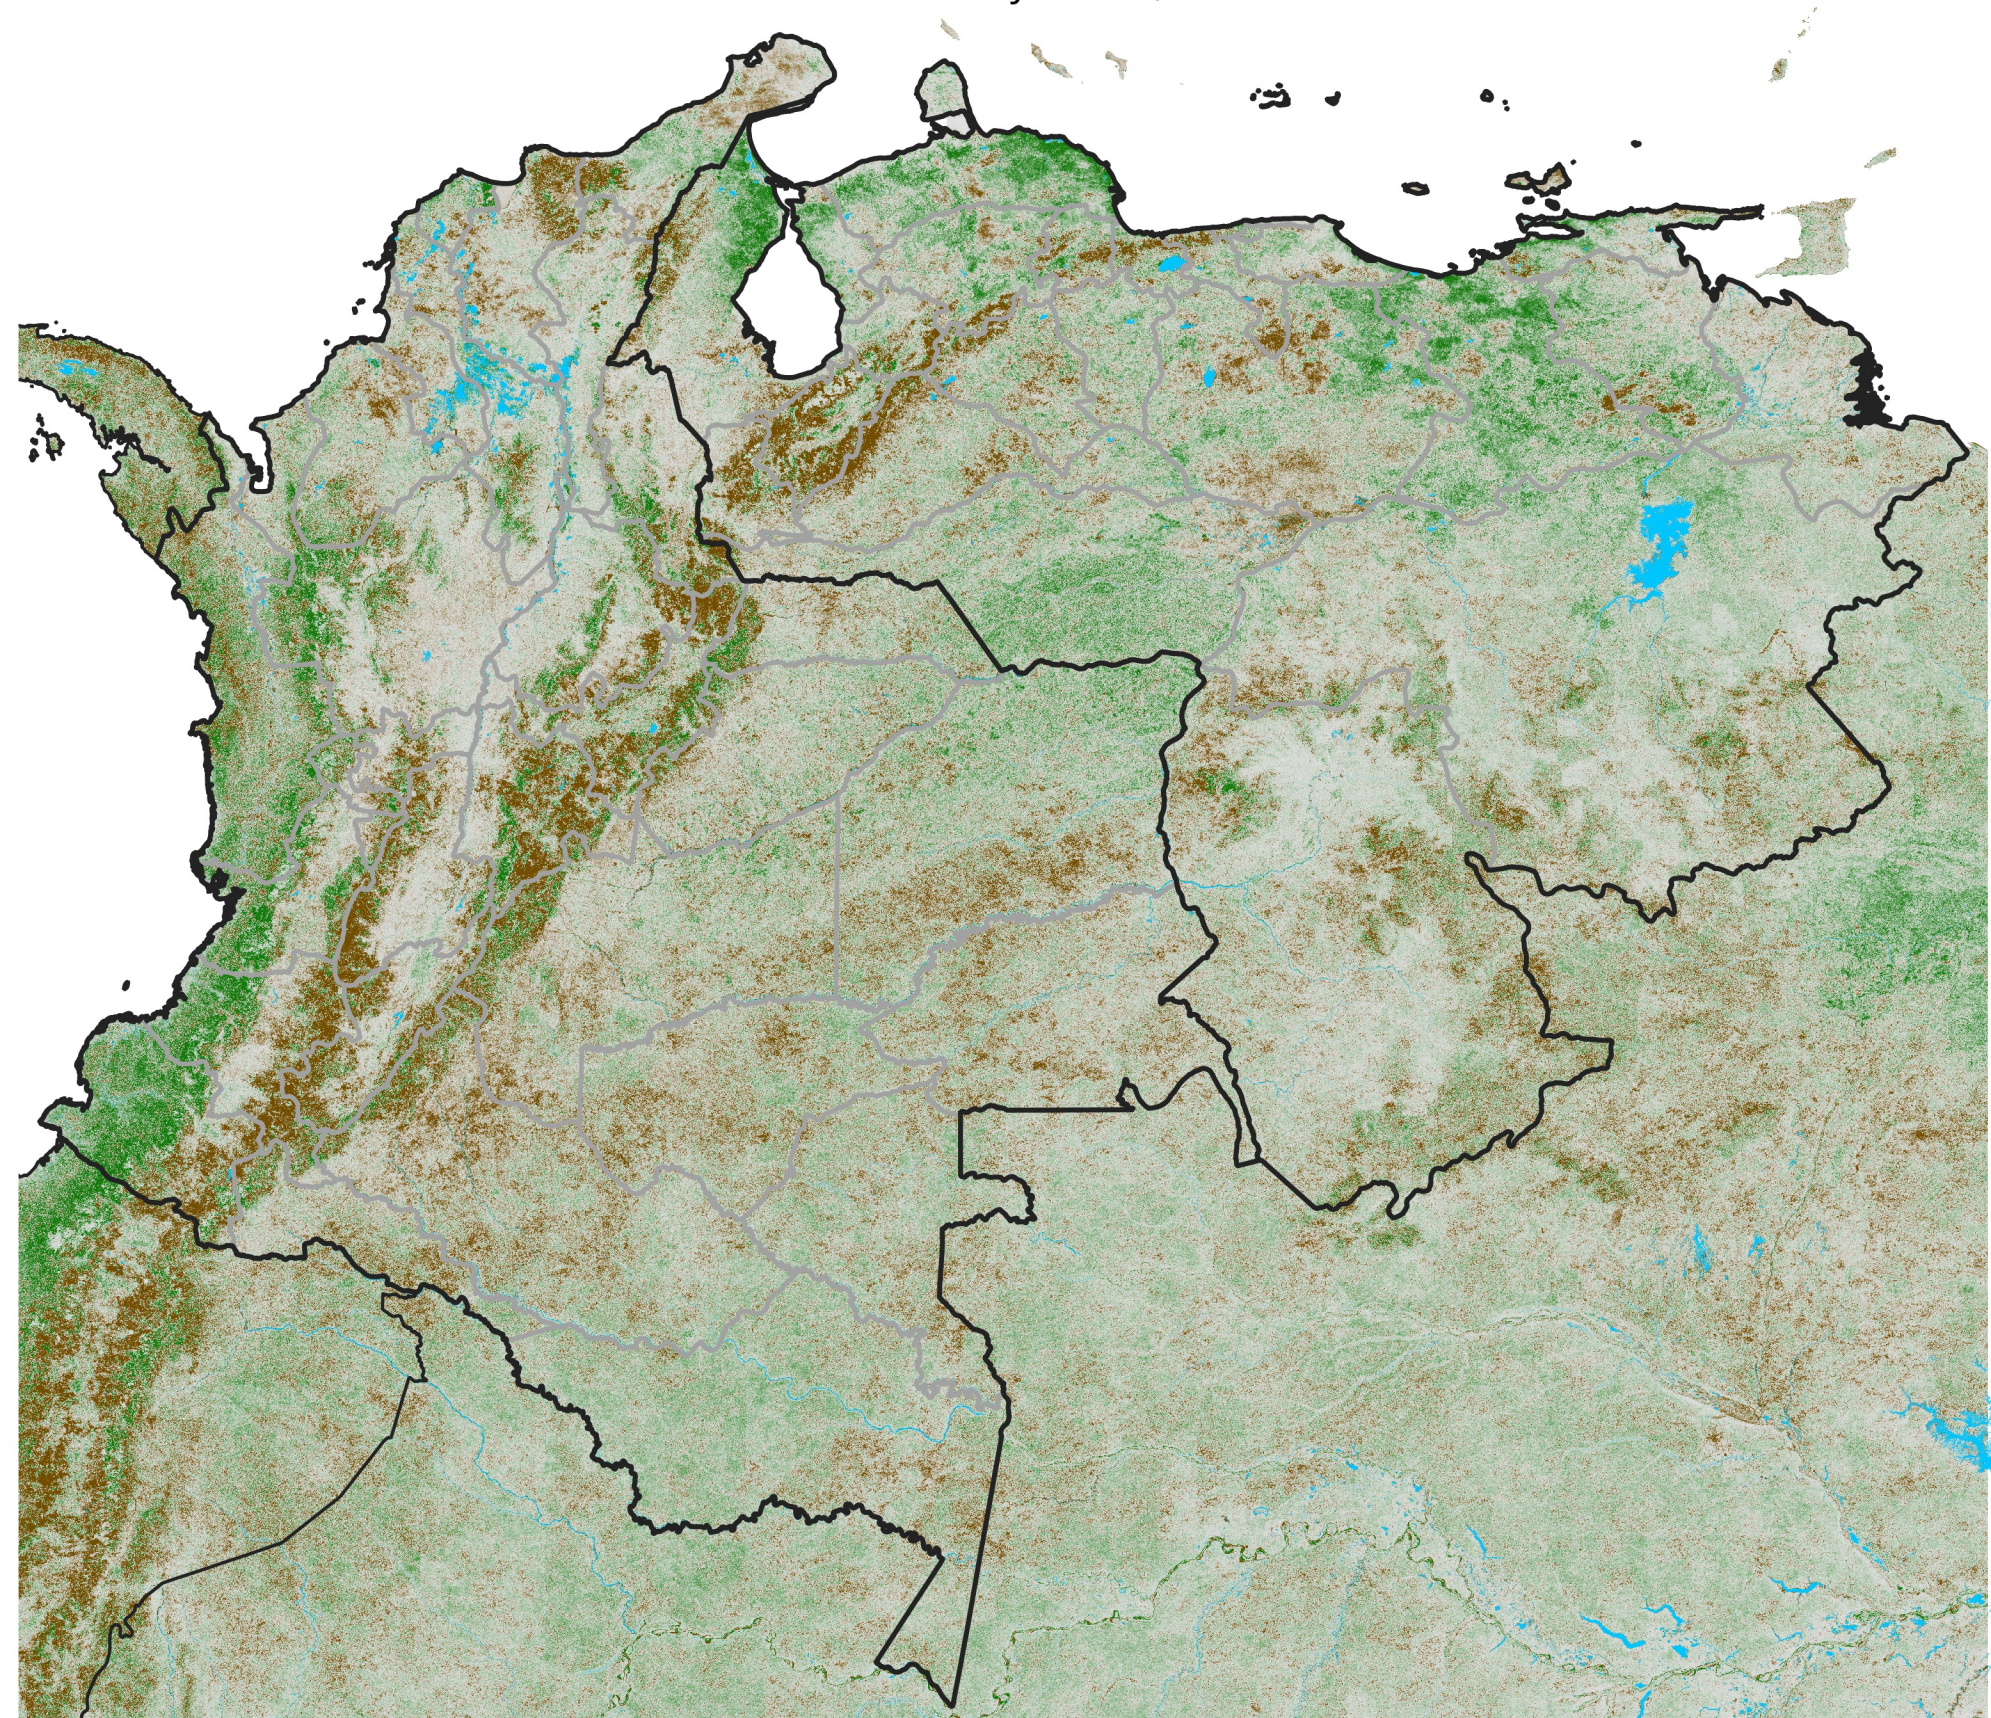

Colombia Venezuela NDVI Anomaly

2025 minus mean (2003 - 2022)

Period 15 / May 21 - 31, 2025

NDVI Anomaly

< -0.3 -0.2 -0.1 -0.05 0.05 0.1 0.2 > 0.3

Negative

No Difference

Positive