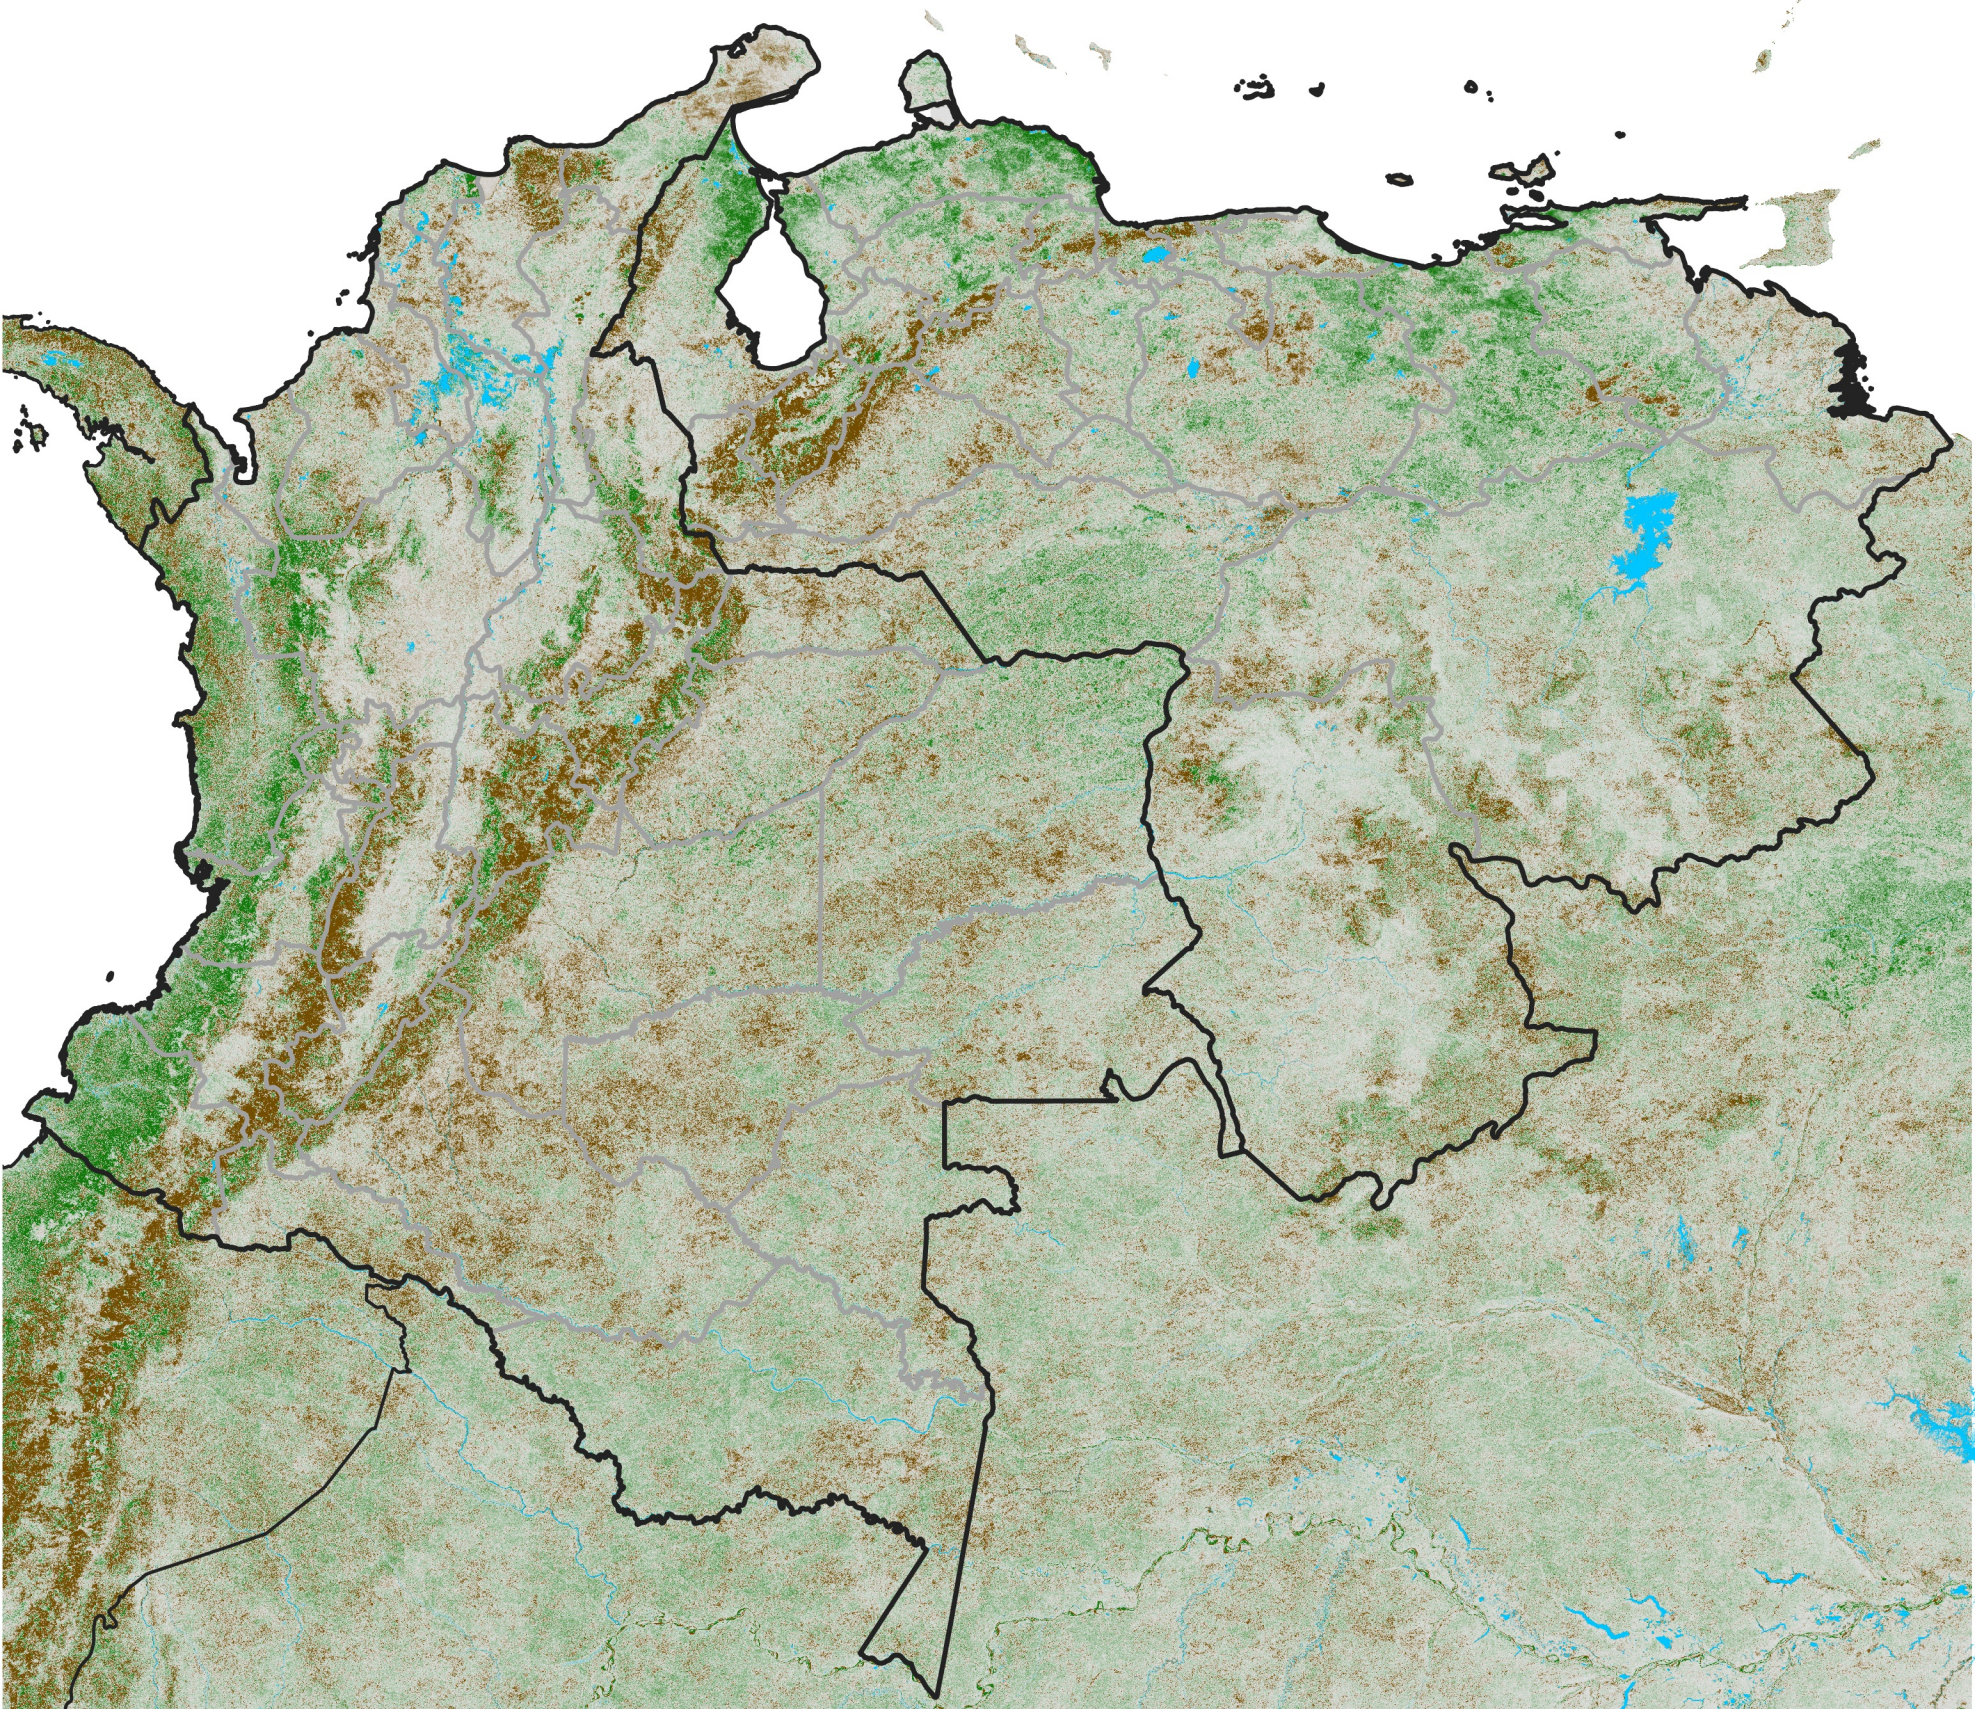

Colombia Venezuela NDVI Anomaly

2025 minus mean (2003 - 2022)

Period 16 / June 01 - 10, 2025

NDVI Anomaly

< -0.3 -0.2 -0.1 -0.05 0.05 0.1 0.2 > 0.3

Negative

No Difference

Positive