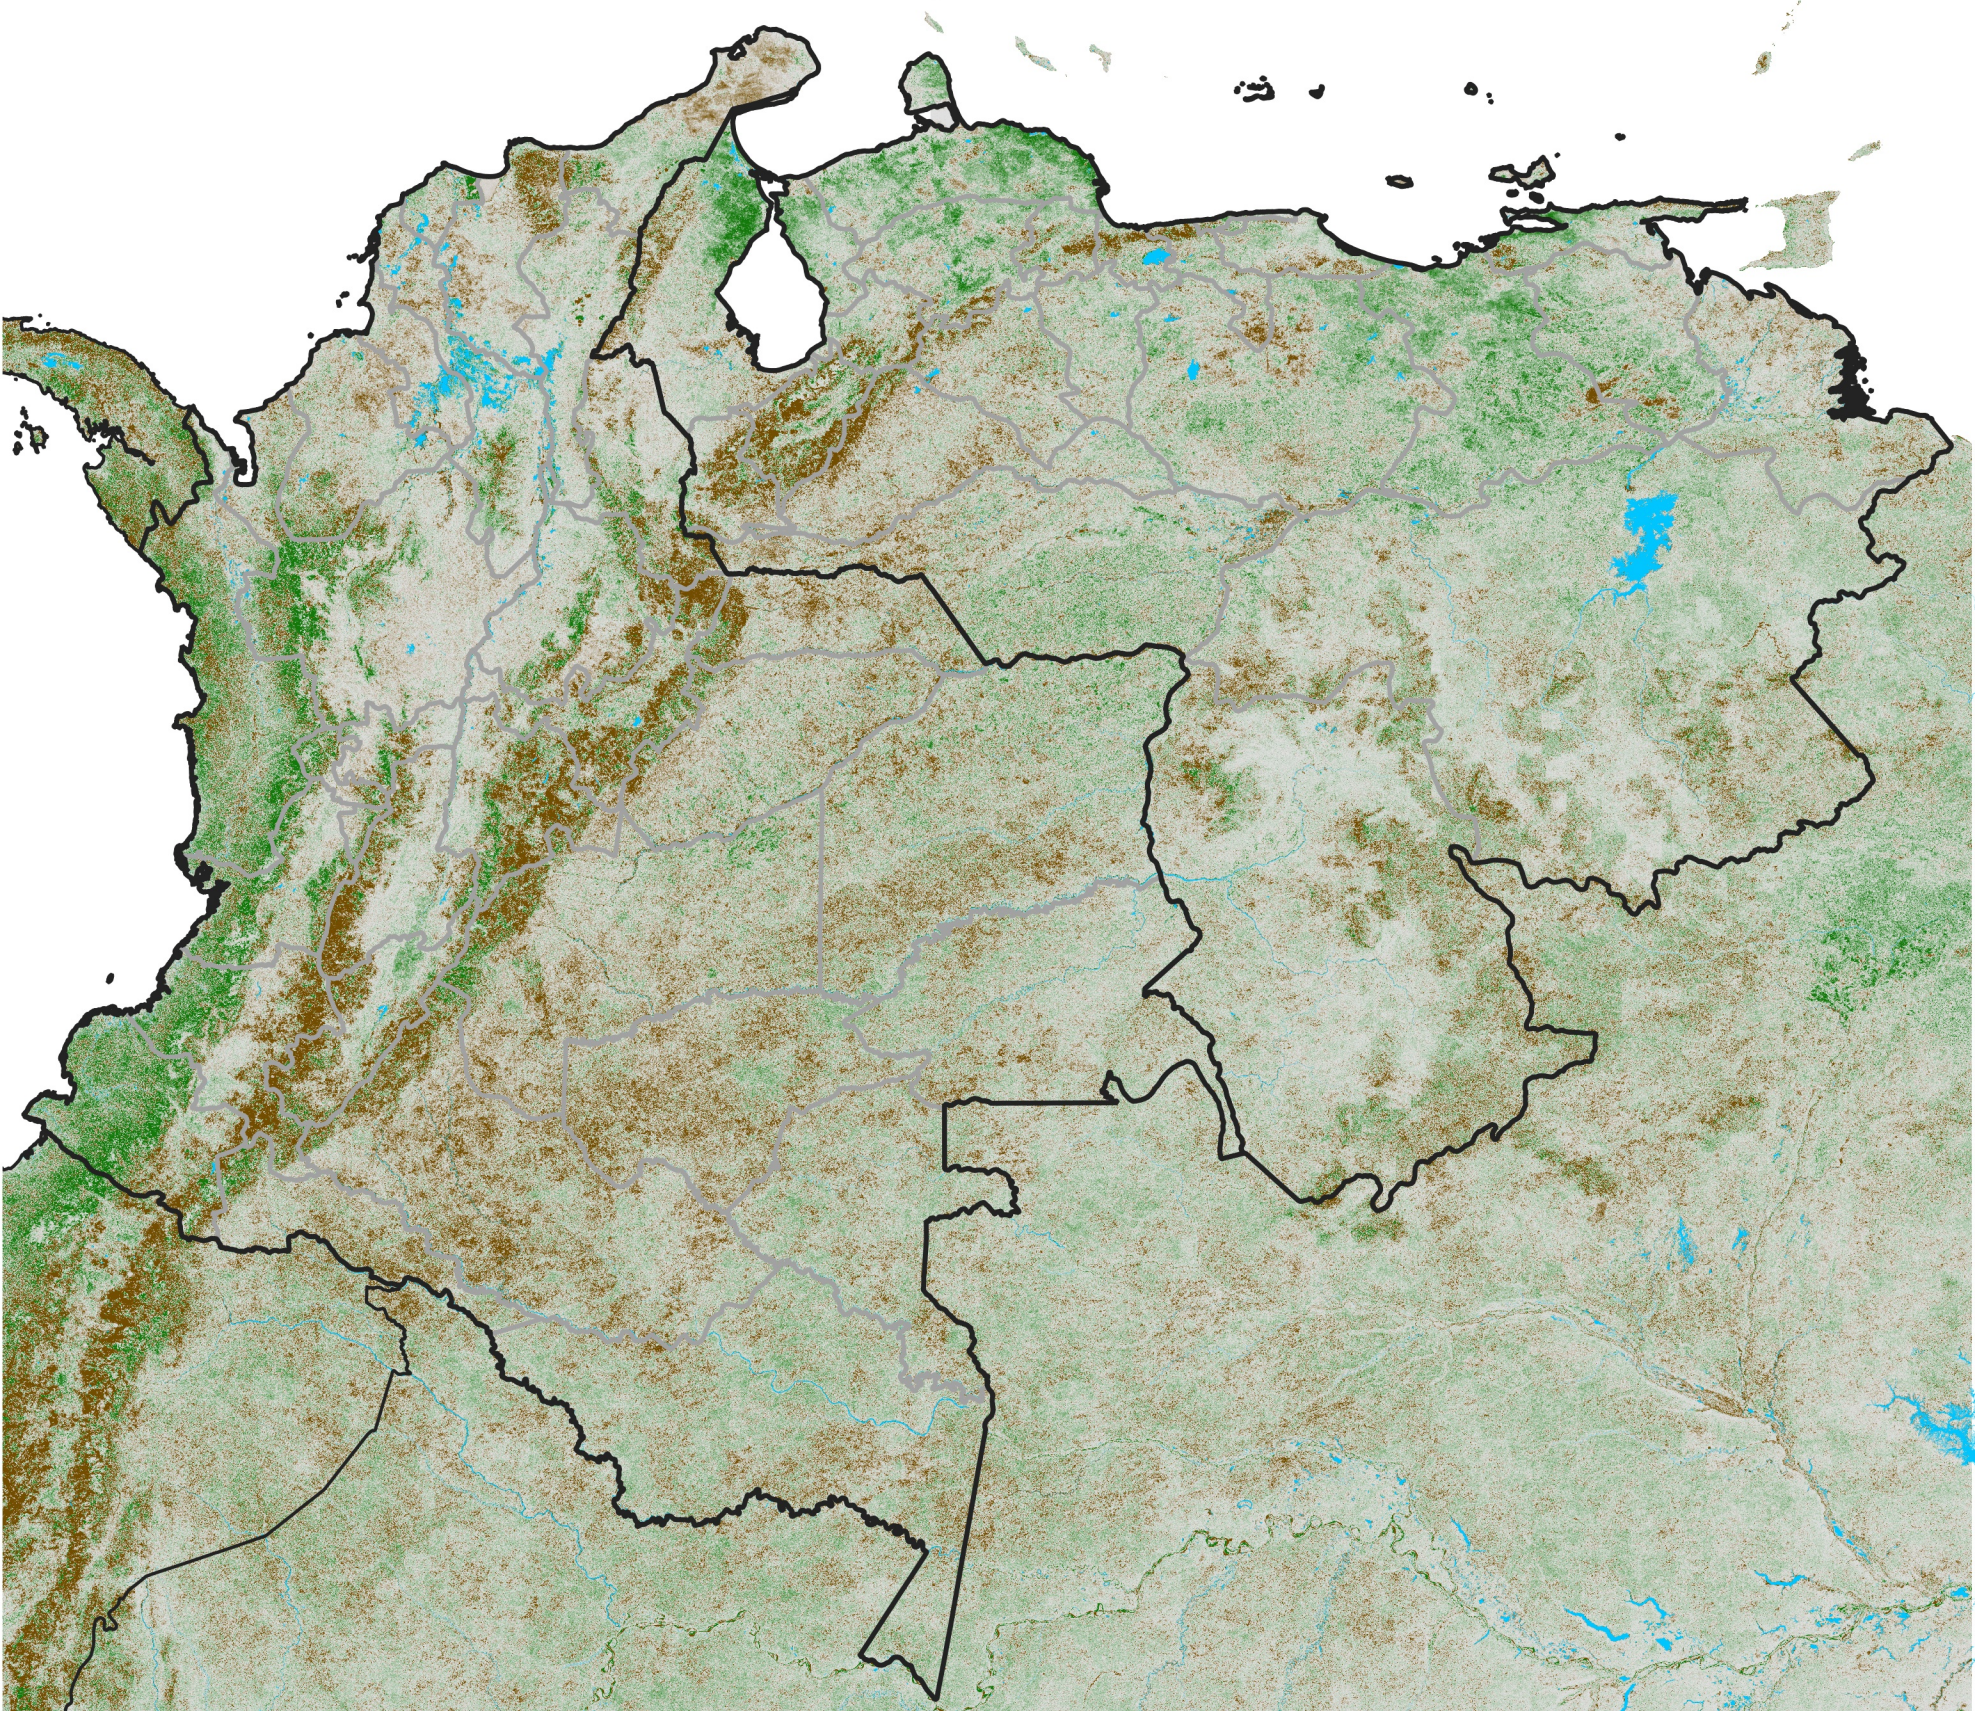

Colombia Venezuela NDVI Anomaly

2025 minus mean (2003 - 2022)

Period 17 / June 11 - 20, 2025

NDVI Anomaly

< -0.3 -0.2 -0.1 -0.05 0.05 0.1 0.2 > 0.3

Negative

No Difference

Positive