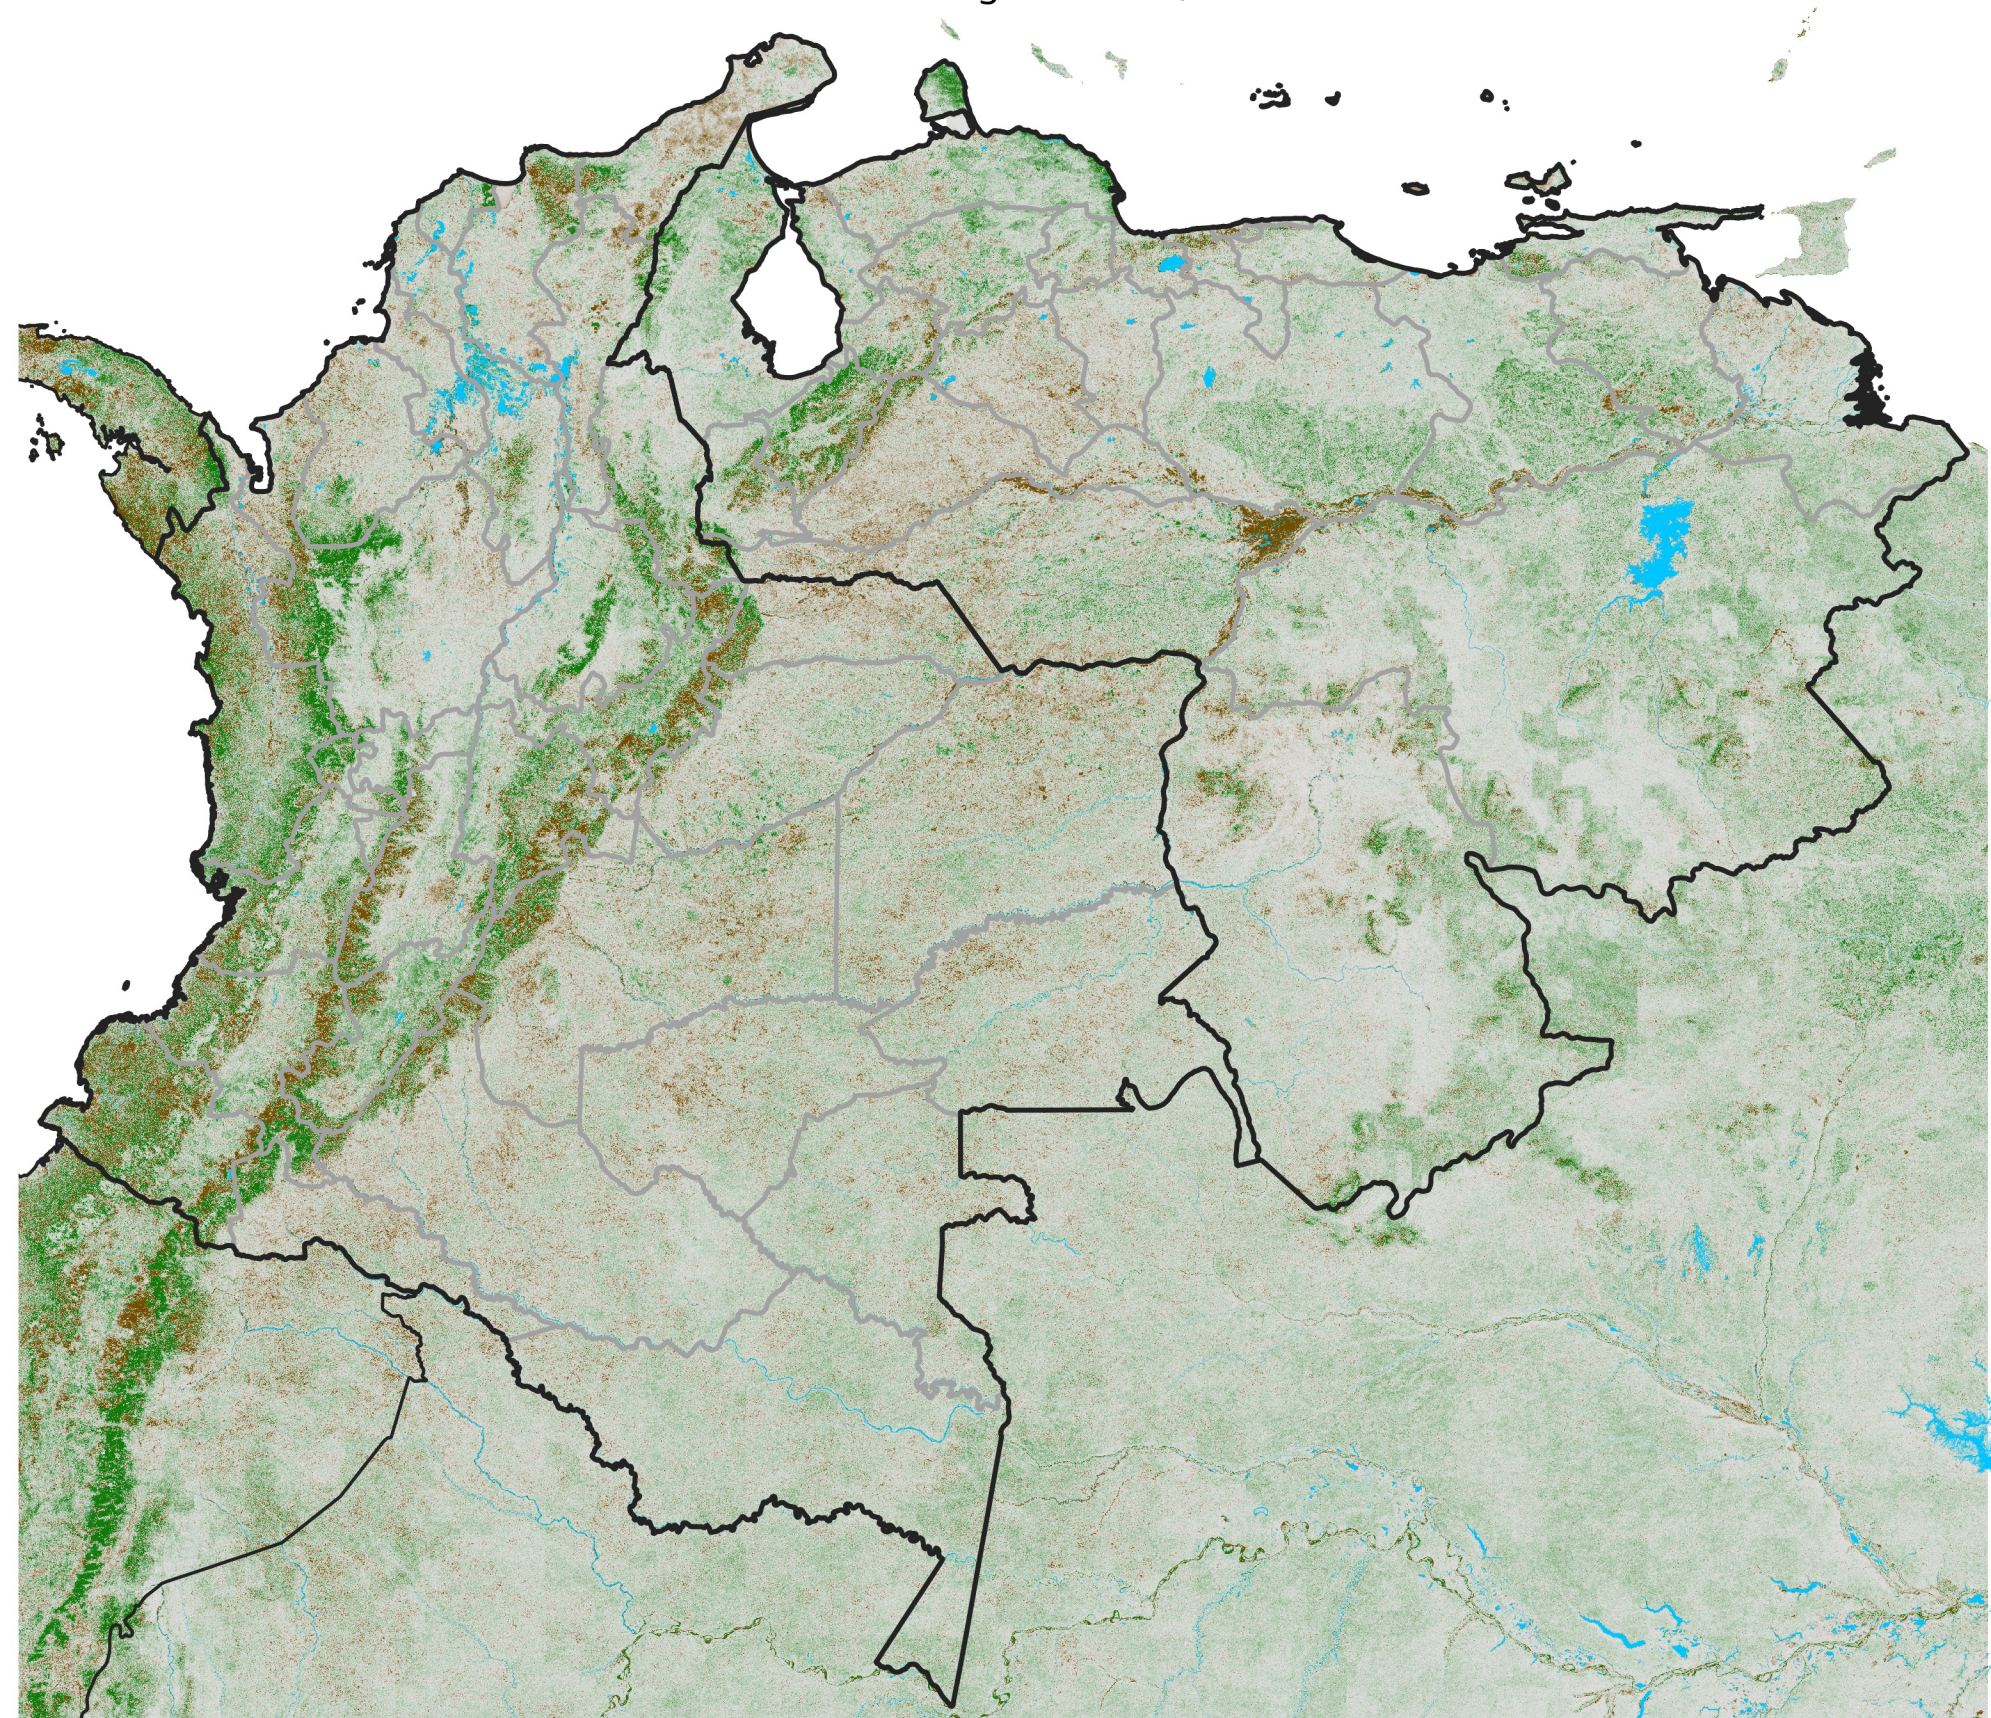

Colombia Venezuela NDVI Anomaly

2025 minus mean (2003 - 2022)

Period 23 / August 11 - 20, 2025

NDVI Anomaly

< -0.3 -0.2 -0.1 -0.05 0.05 0.1 0.2 > 0.3

Negative

No Difference

Positive