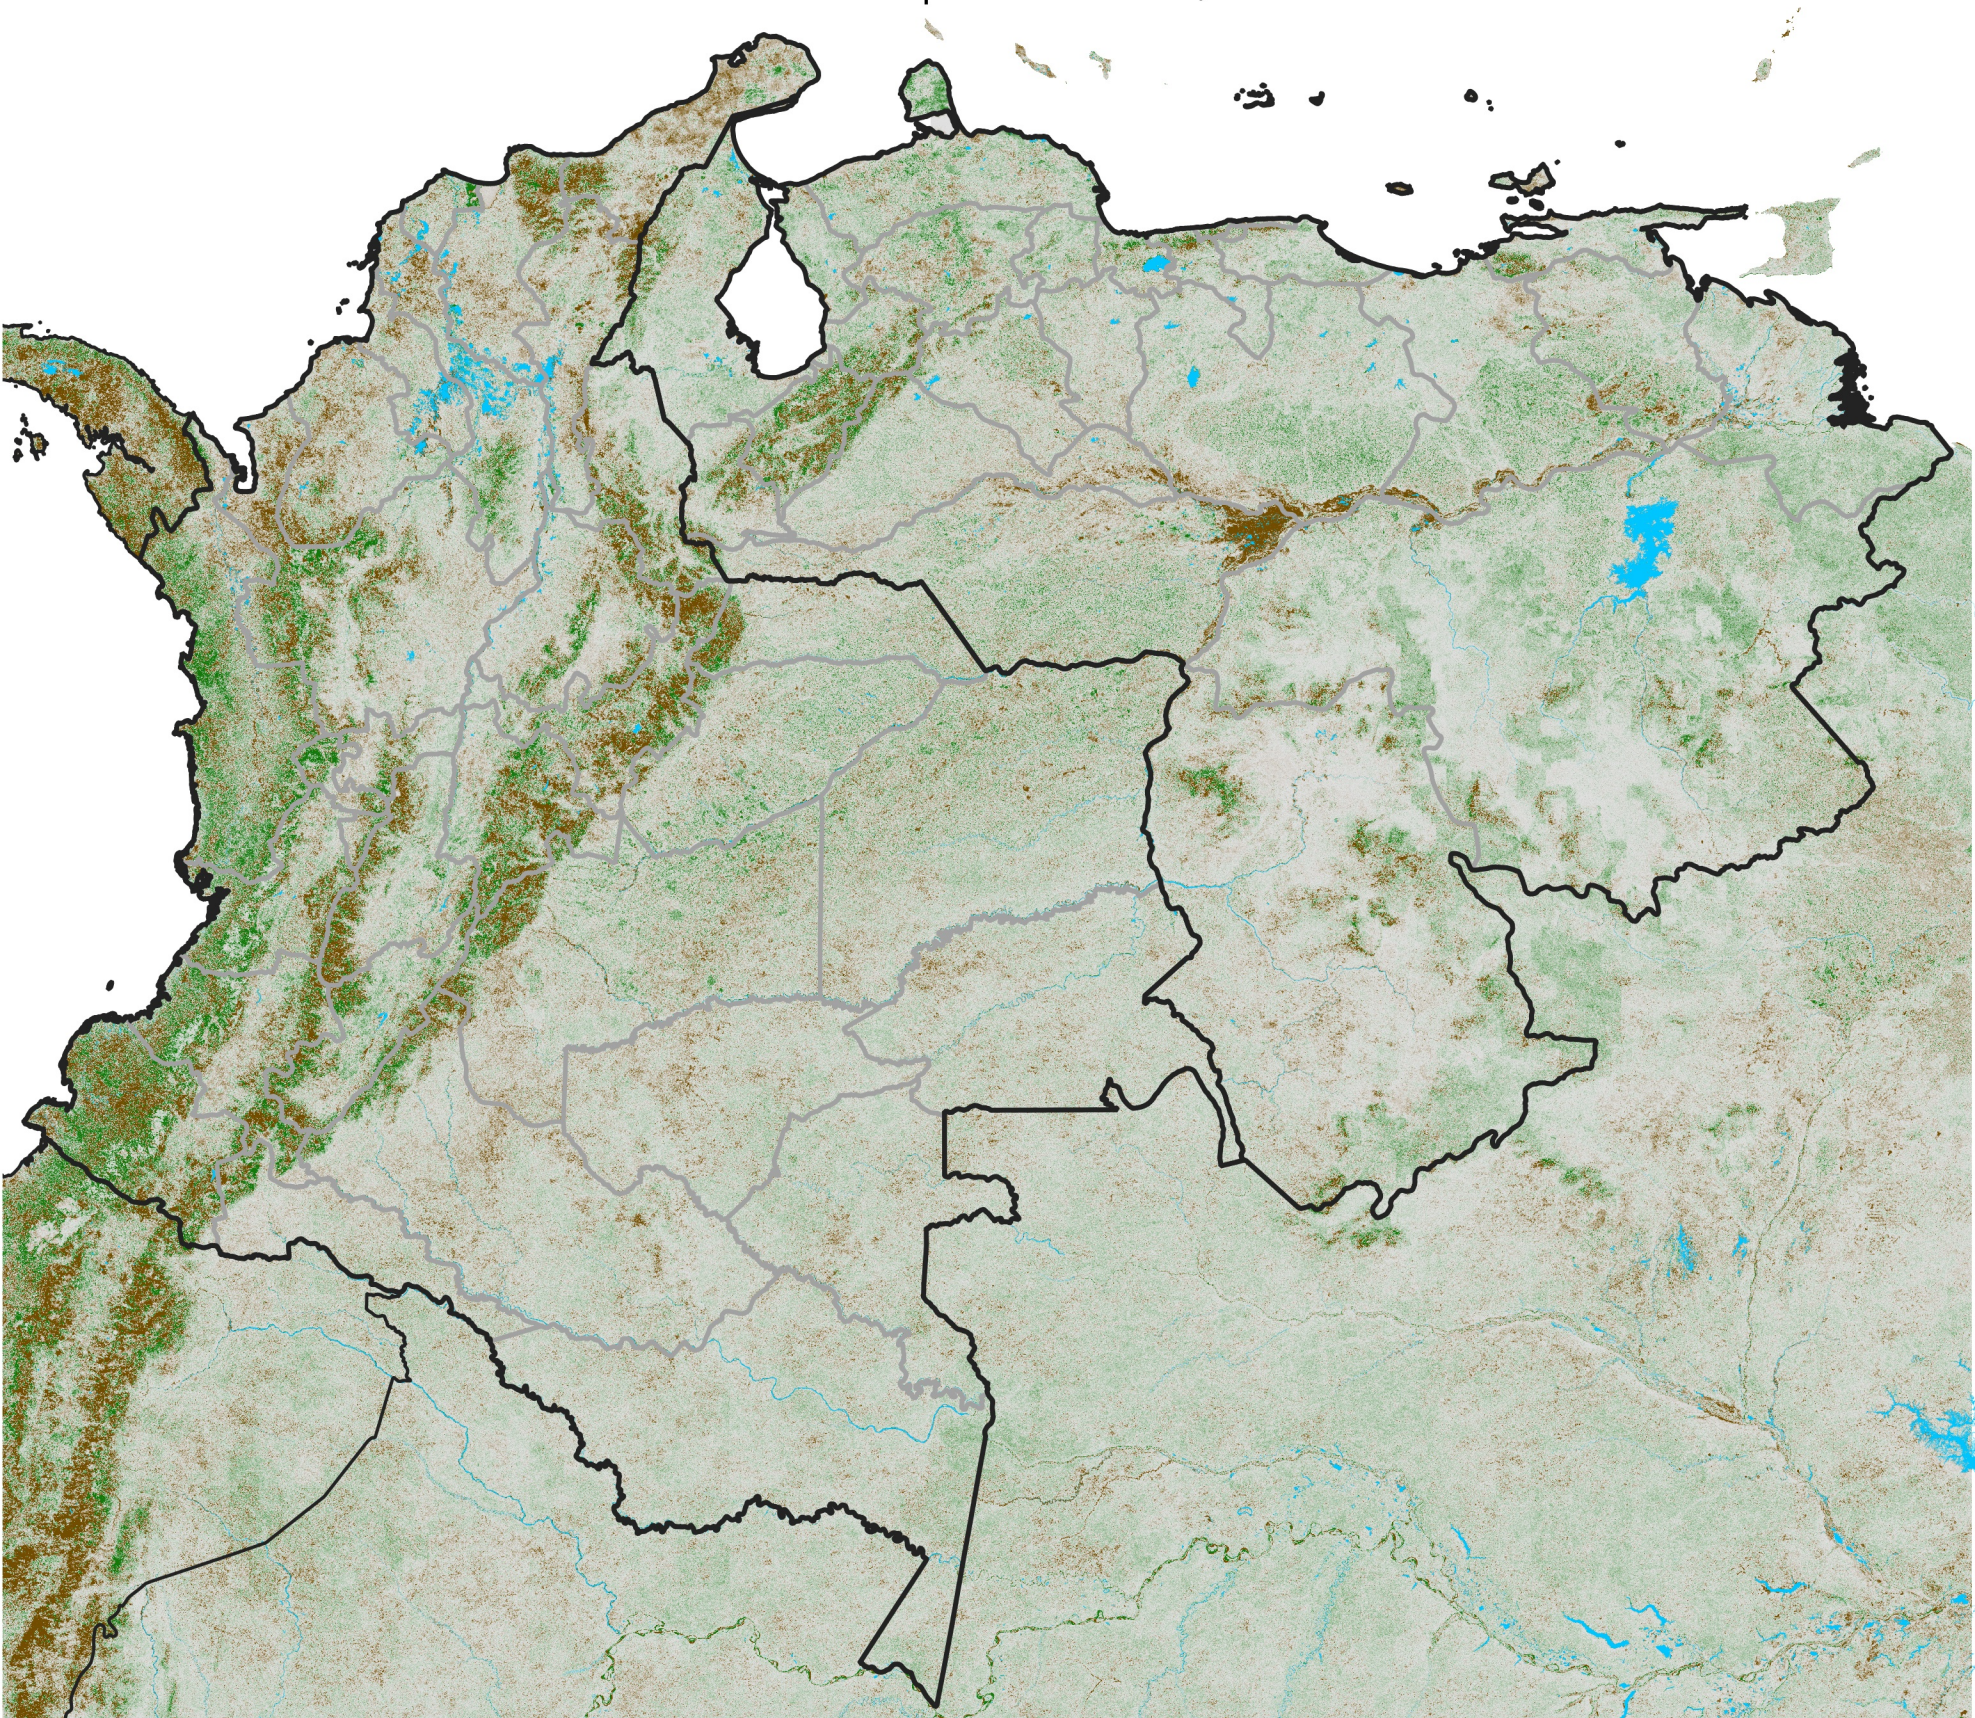

Colombia Venezuela NDVI Anomaly

2025 minus mean (2003 - 2022)
Period 27 / September 21 - 30, 2025

NDVI Anomaly

< -0.3 -0.2 -0.1 -0.05 0.05 0.1 0.2 > 0.3

Negative

No Difference

Positive