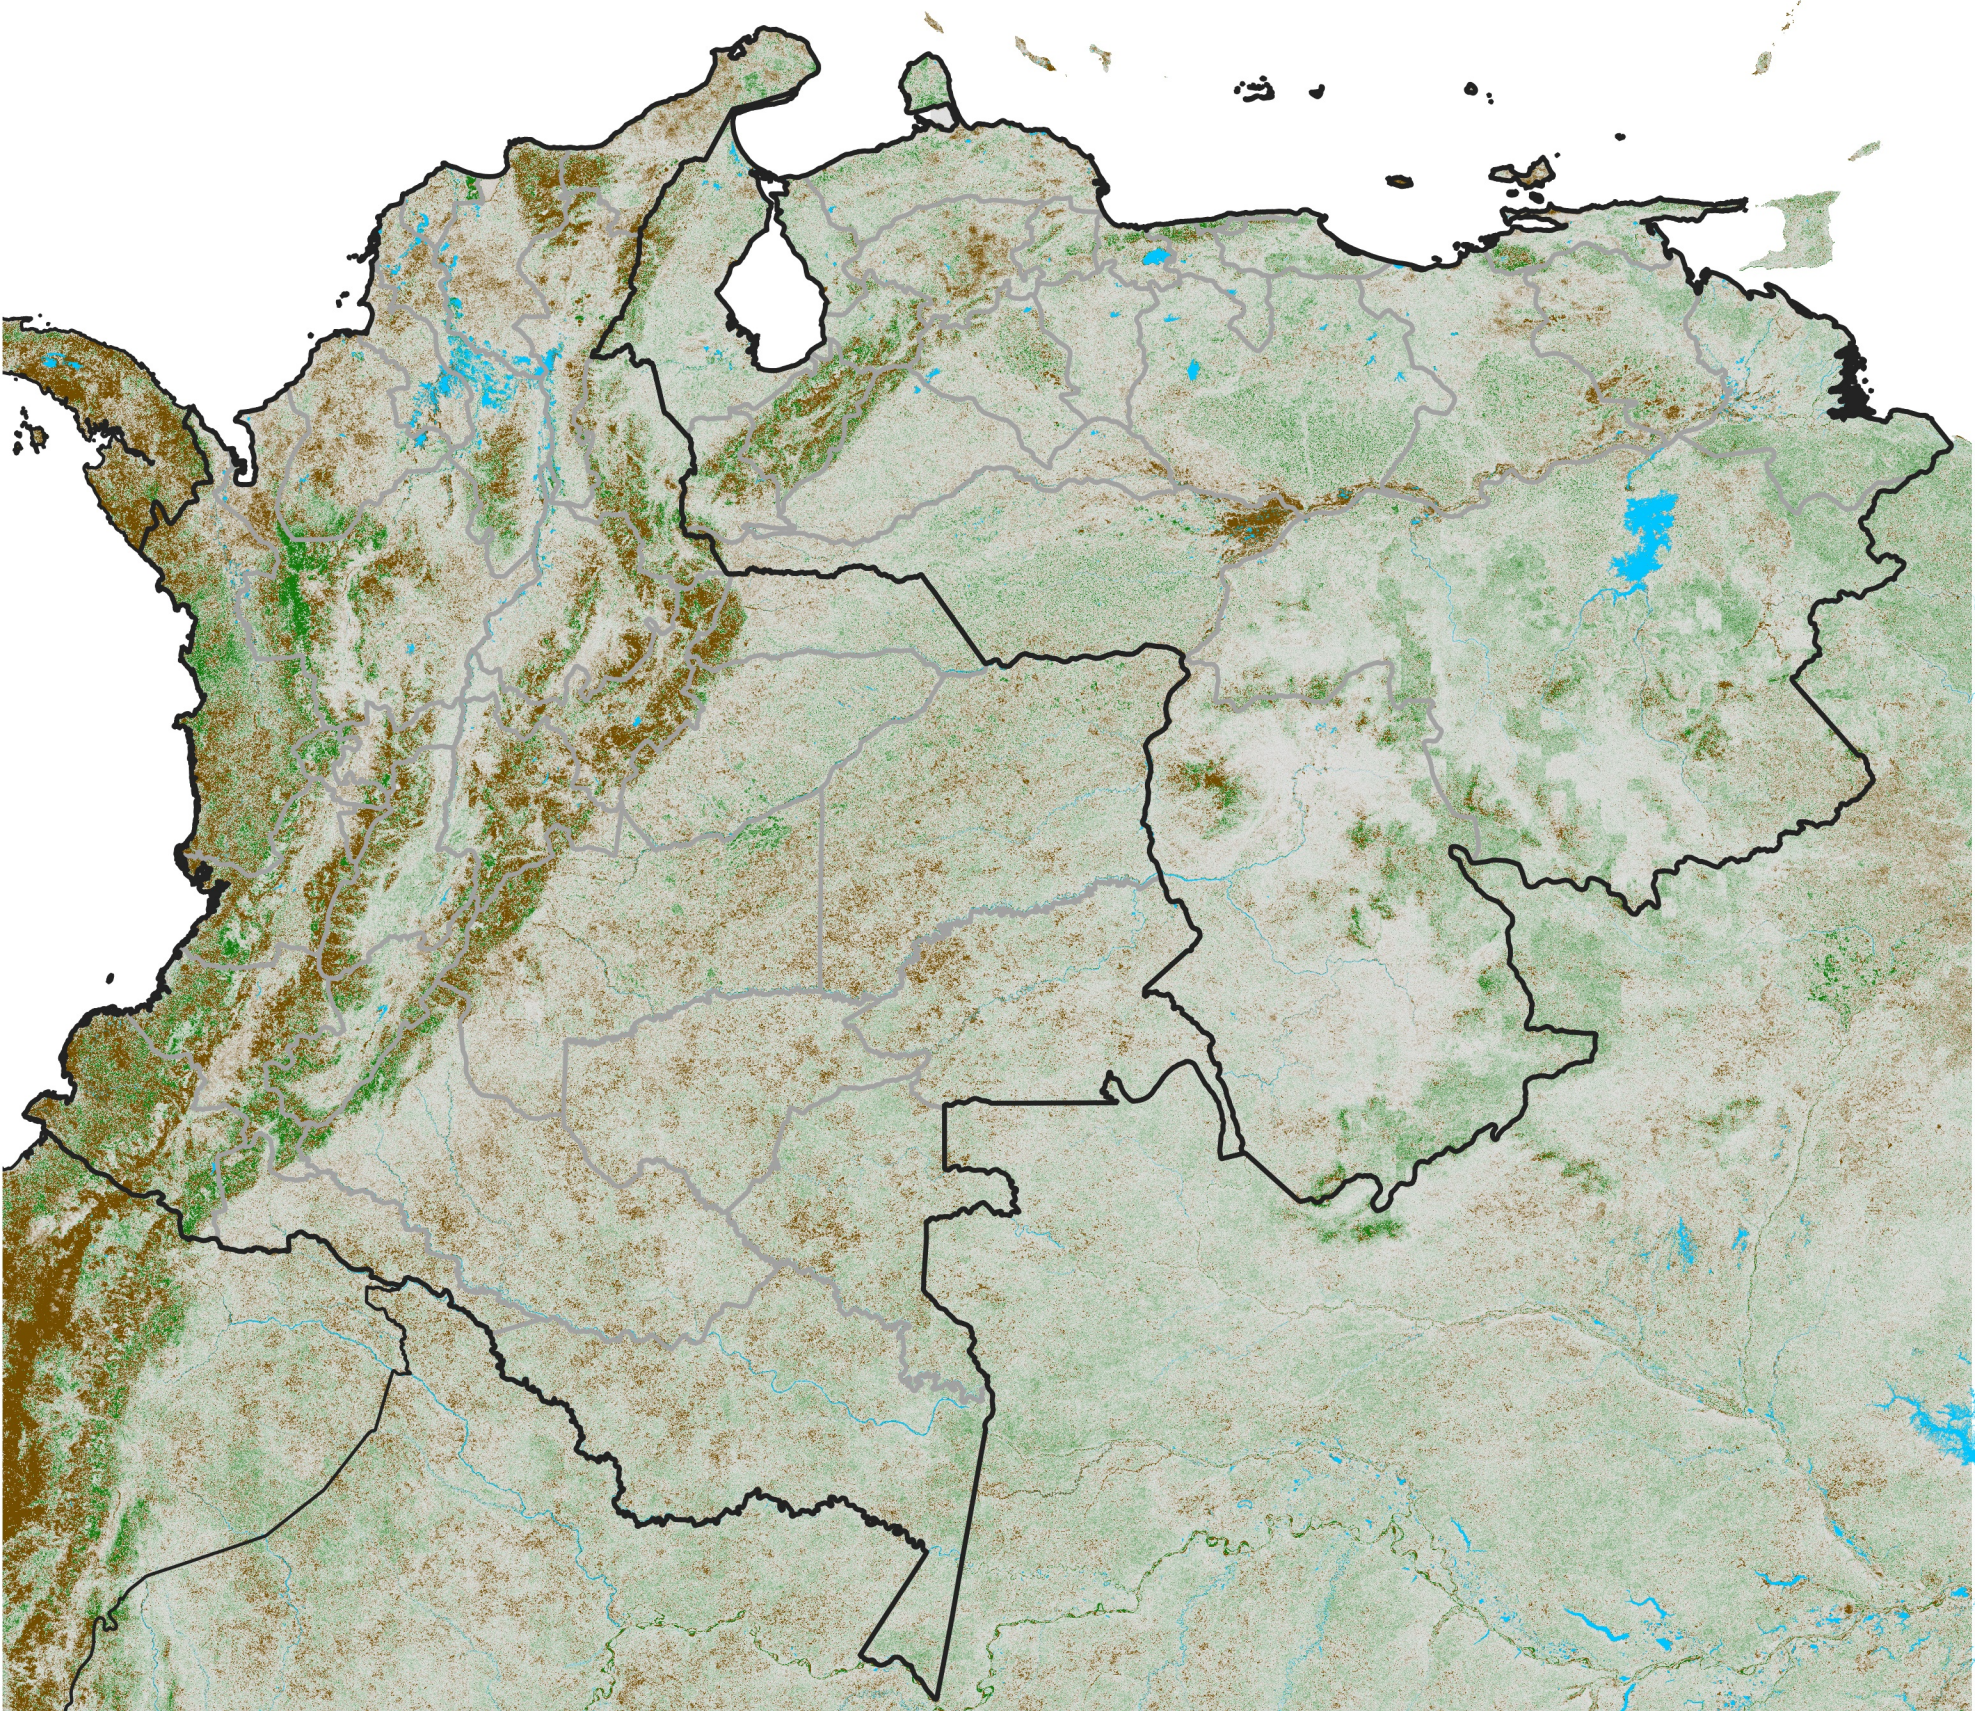

Colombia Venezuela NDVI Anomaly

2025 minus mean (2003 - 2022)
Period 30 / October 21 - 31, 2025

NDVI Anomaly

< -0.3 -0.2 -0.1 -0.05 0.05 0.1 0.2 > 0.3

Negative

No Difference

Positive