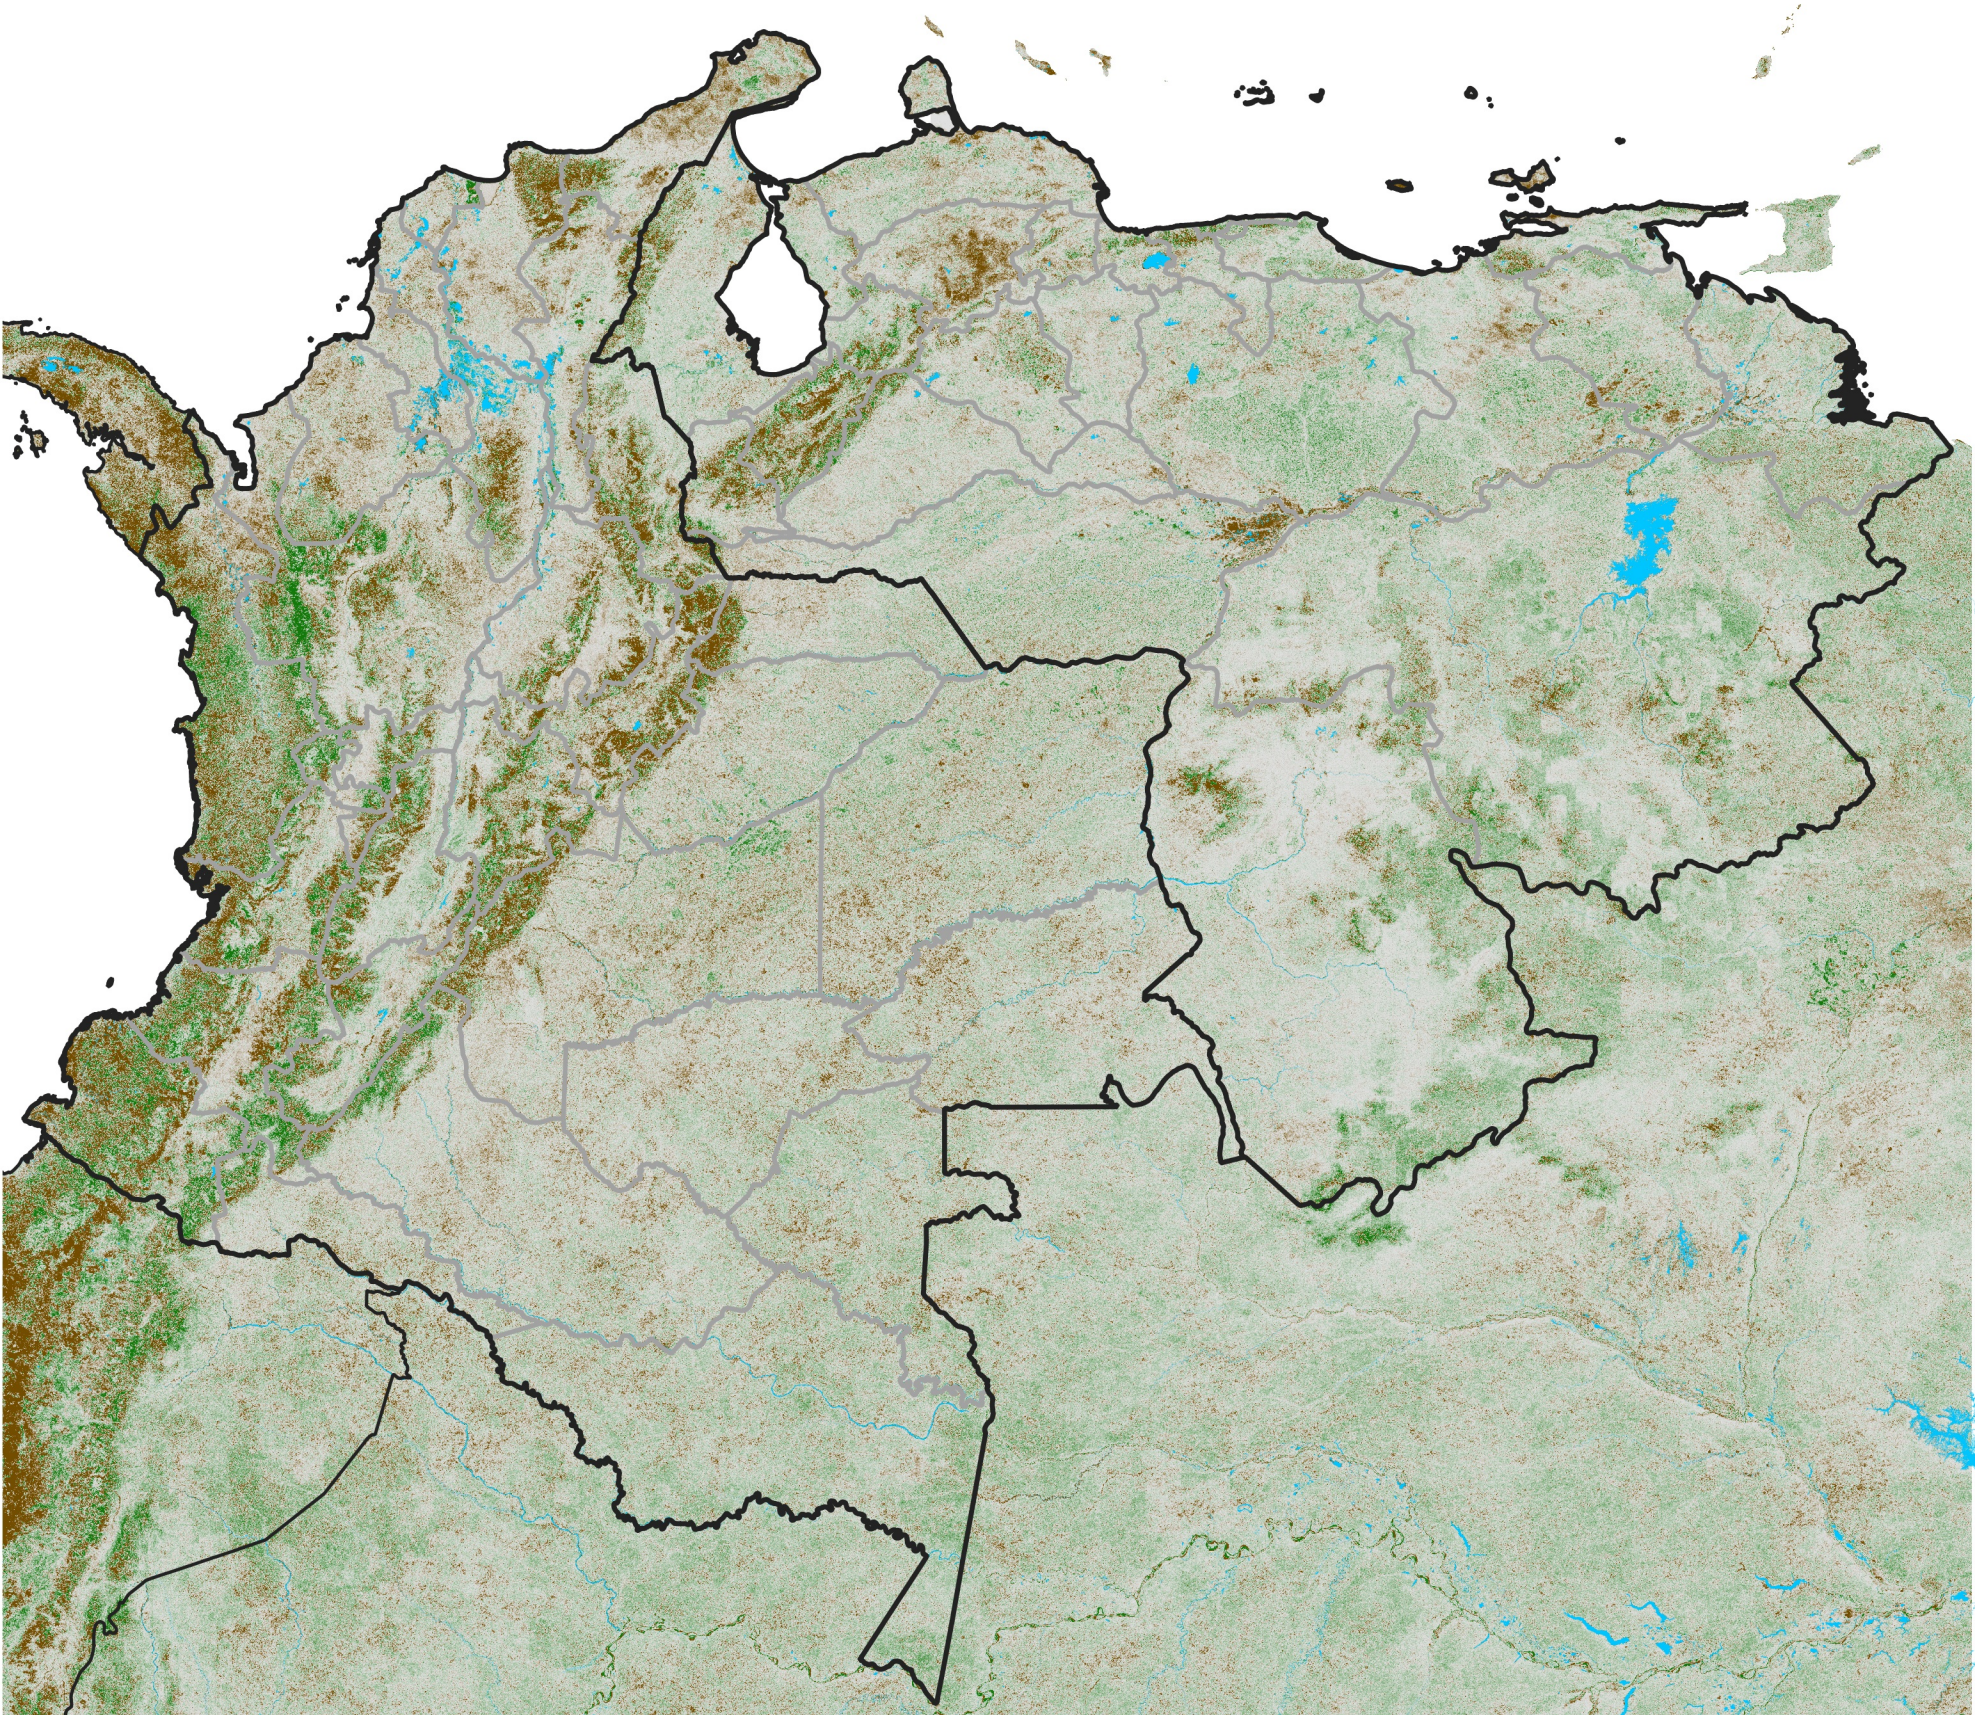

Colombia Venezuela NDVI Anomaly

2025 minus mean (2003 - 2022)
Period 32 / November 11 - 20, 2025

NDVI Anomaly

< -0.3 -0.2 -0.1 -0.05 0.05 0.1 0.2 > 0.3

Negative

No Difference

Positive