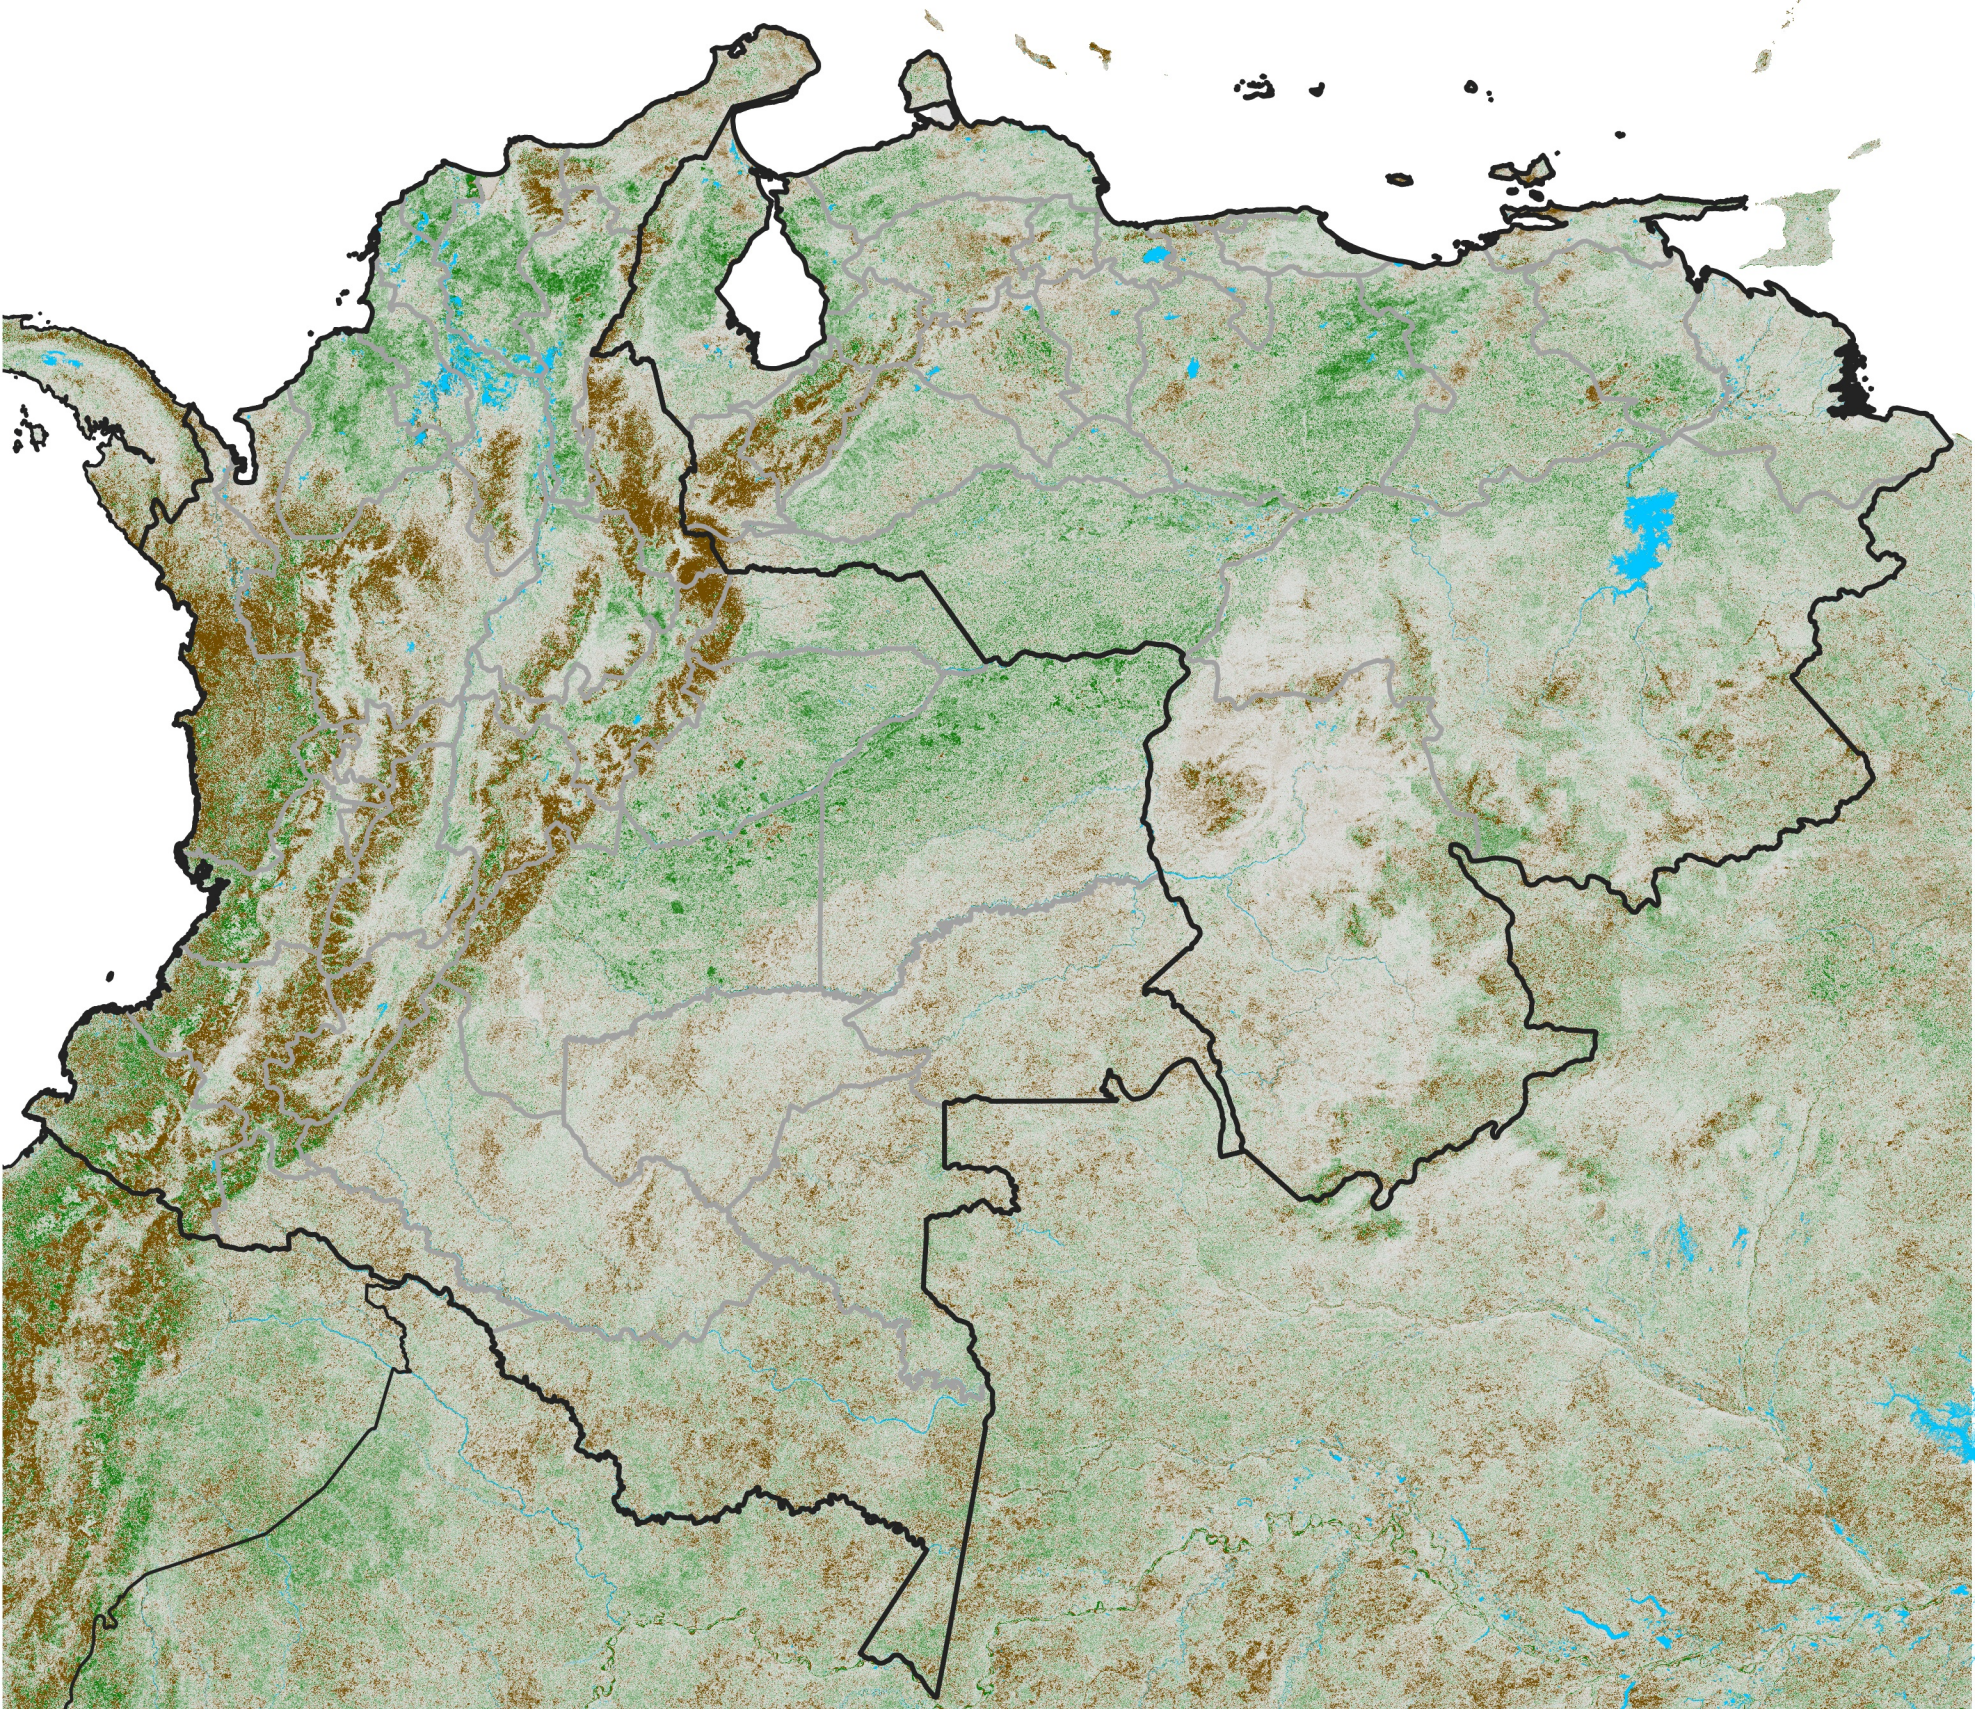

Colombia Venezuela NDVI Anomaly

2026 minus mean (2003 - 2022)

Period 02 / January 11 - 20, 2026

NDVI Anomaly

< -0.3 -0.2 -0.1 -0.05 0.05 0.1 0.2 > 0.3

Negative

No Difference

Positive